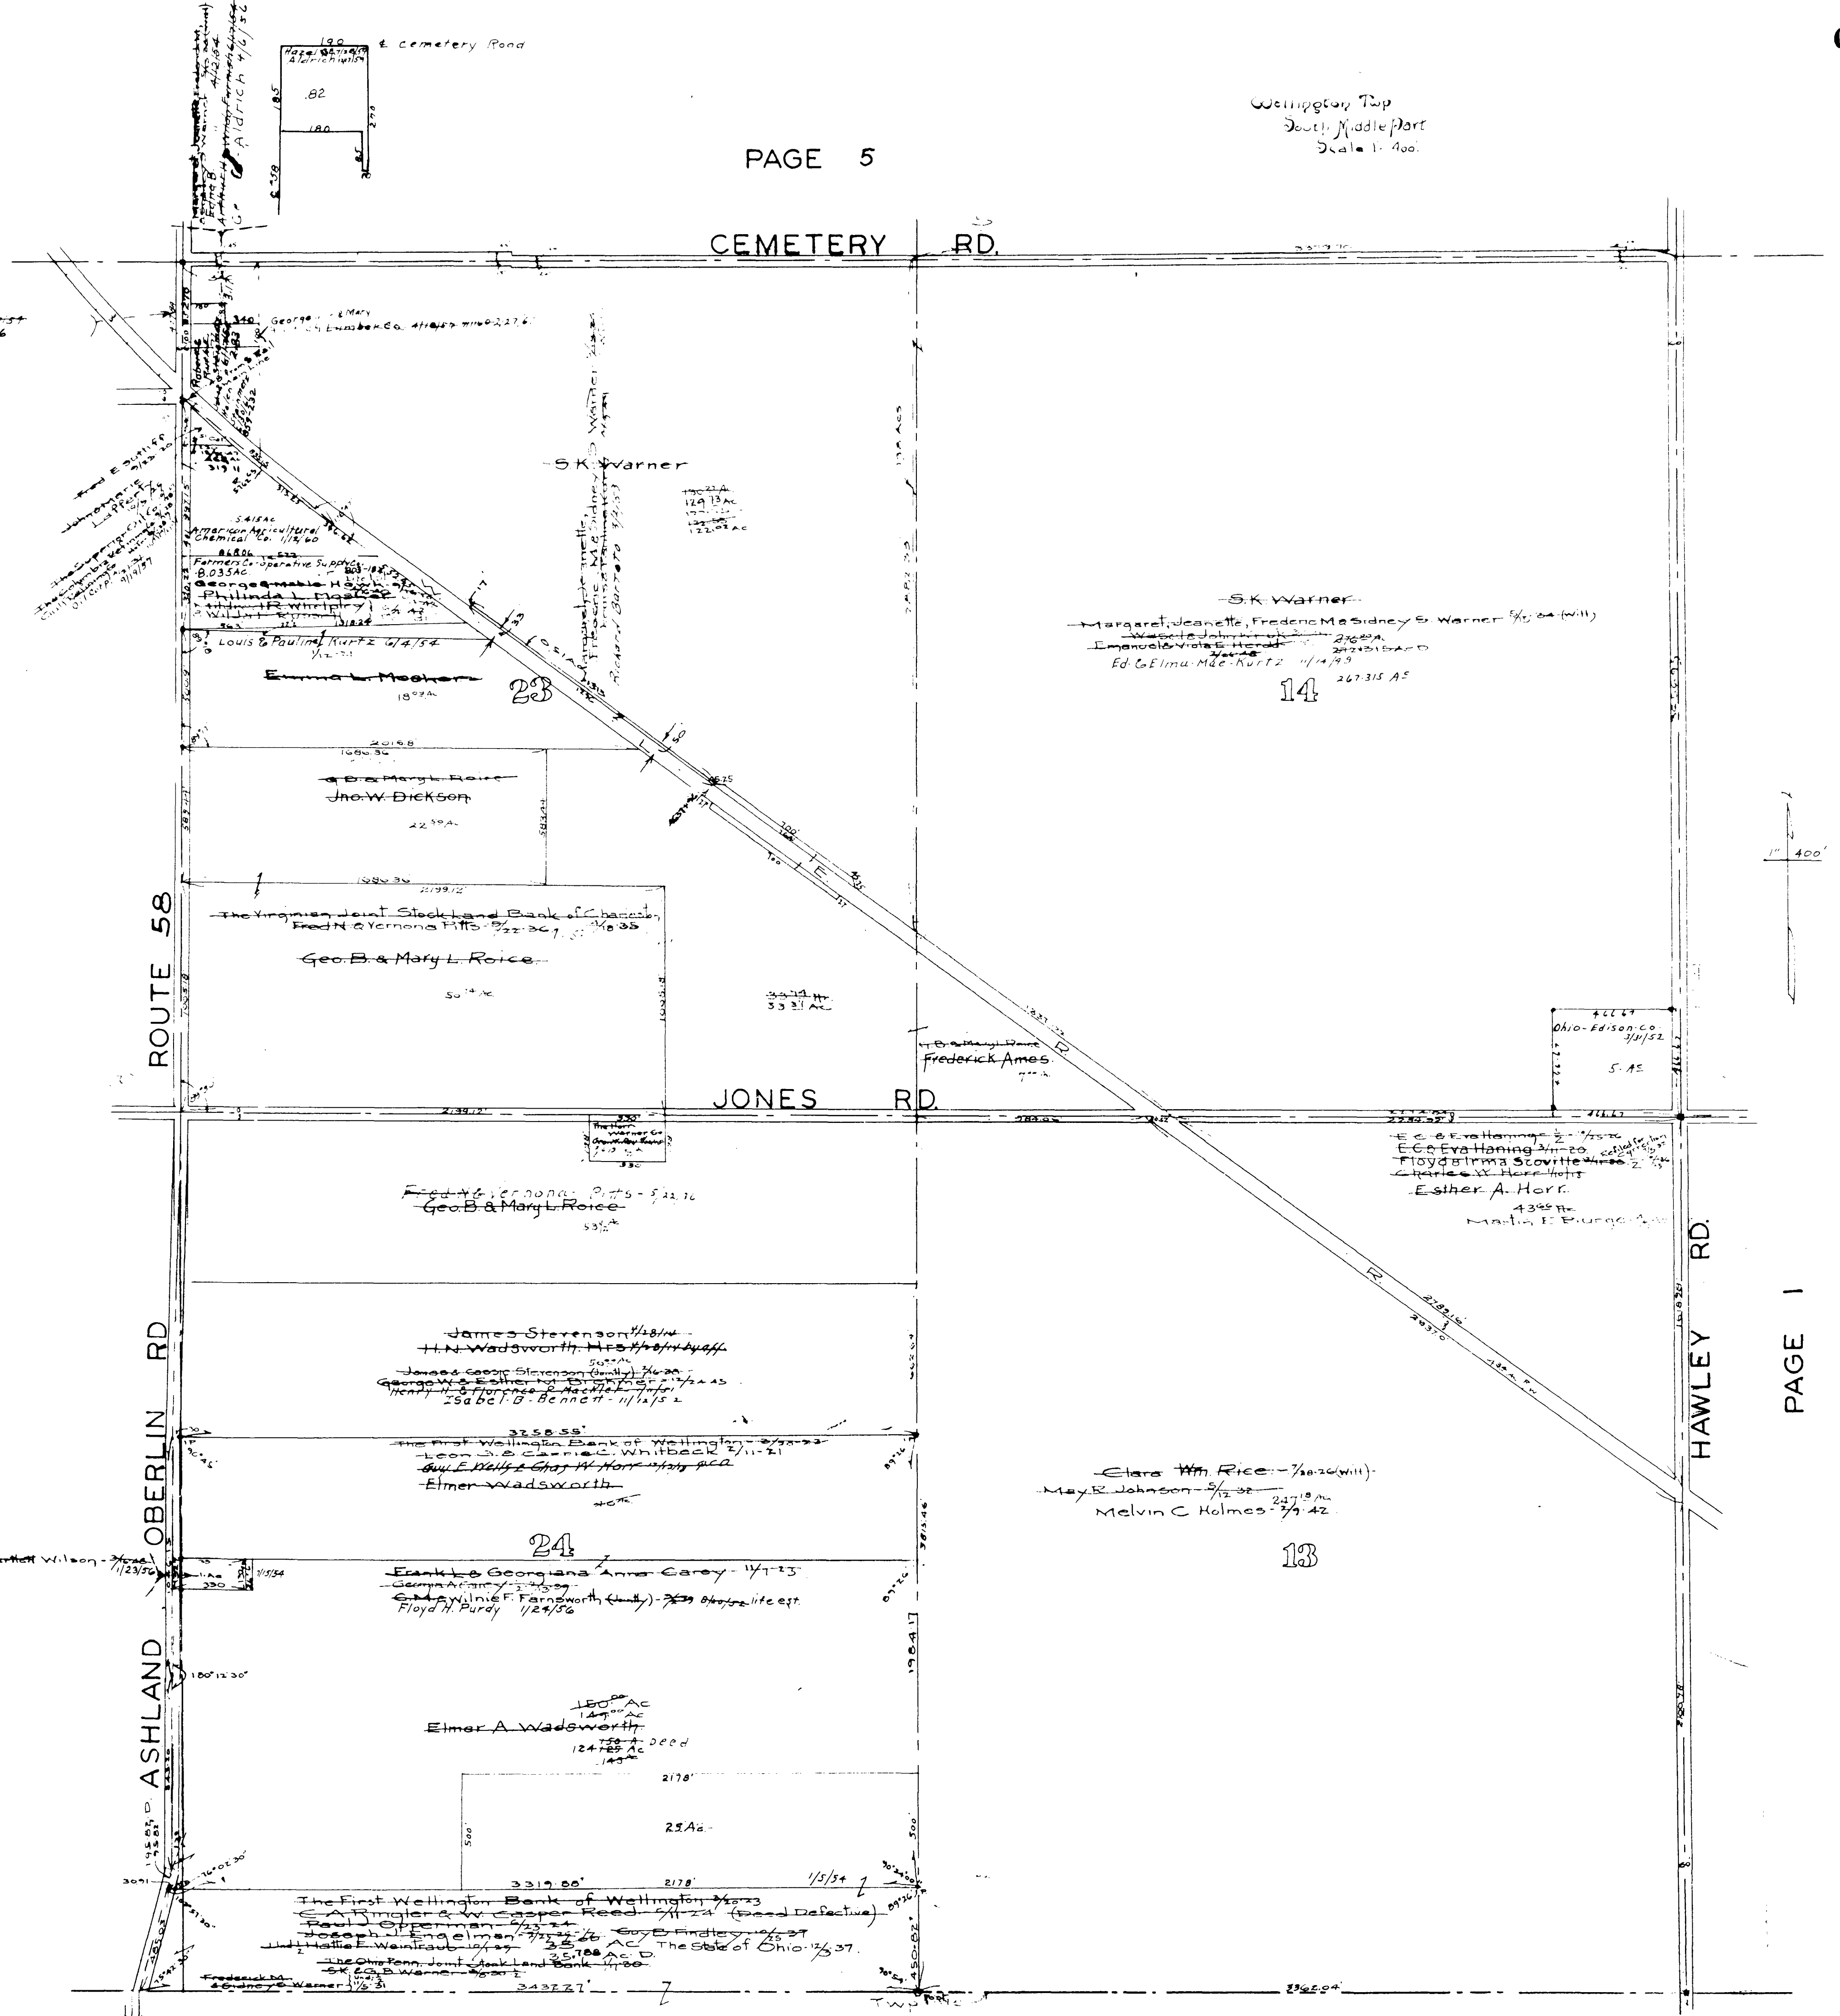

Wellington Twp  
South Middle Part  
Scale 1:400

REUM Pathing against  
Plaza B. Plat. 855-656

PAGE 7

1" = 400'

PAGE 1

MAP OF WELLINGTON TOWNSHIP

COPYRIGHT 1962  
U.S. CODE, TITLE 17  
LORAIN COUNTY, OHIO

Reproduced by,  
Allied Microfilm Corp.  
Akron, Ohio