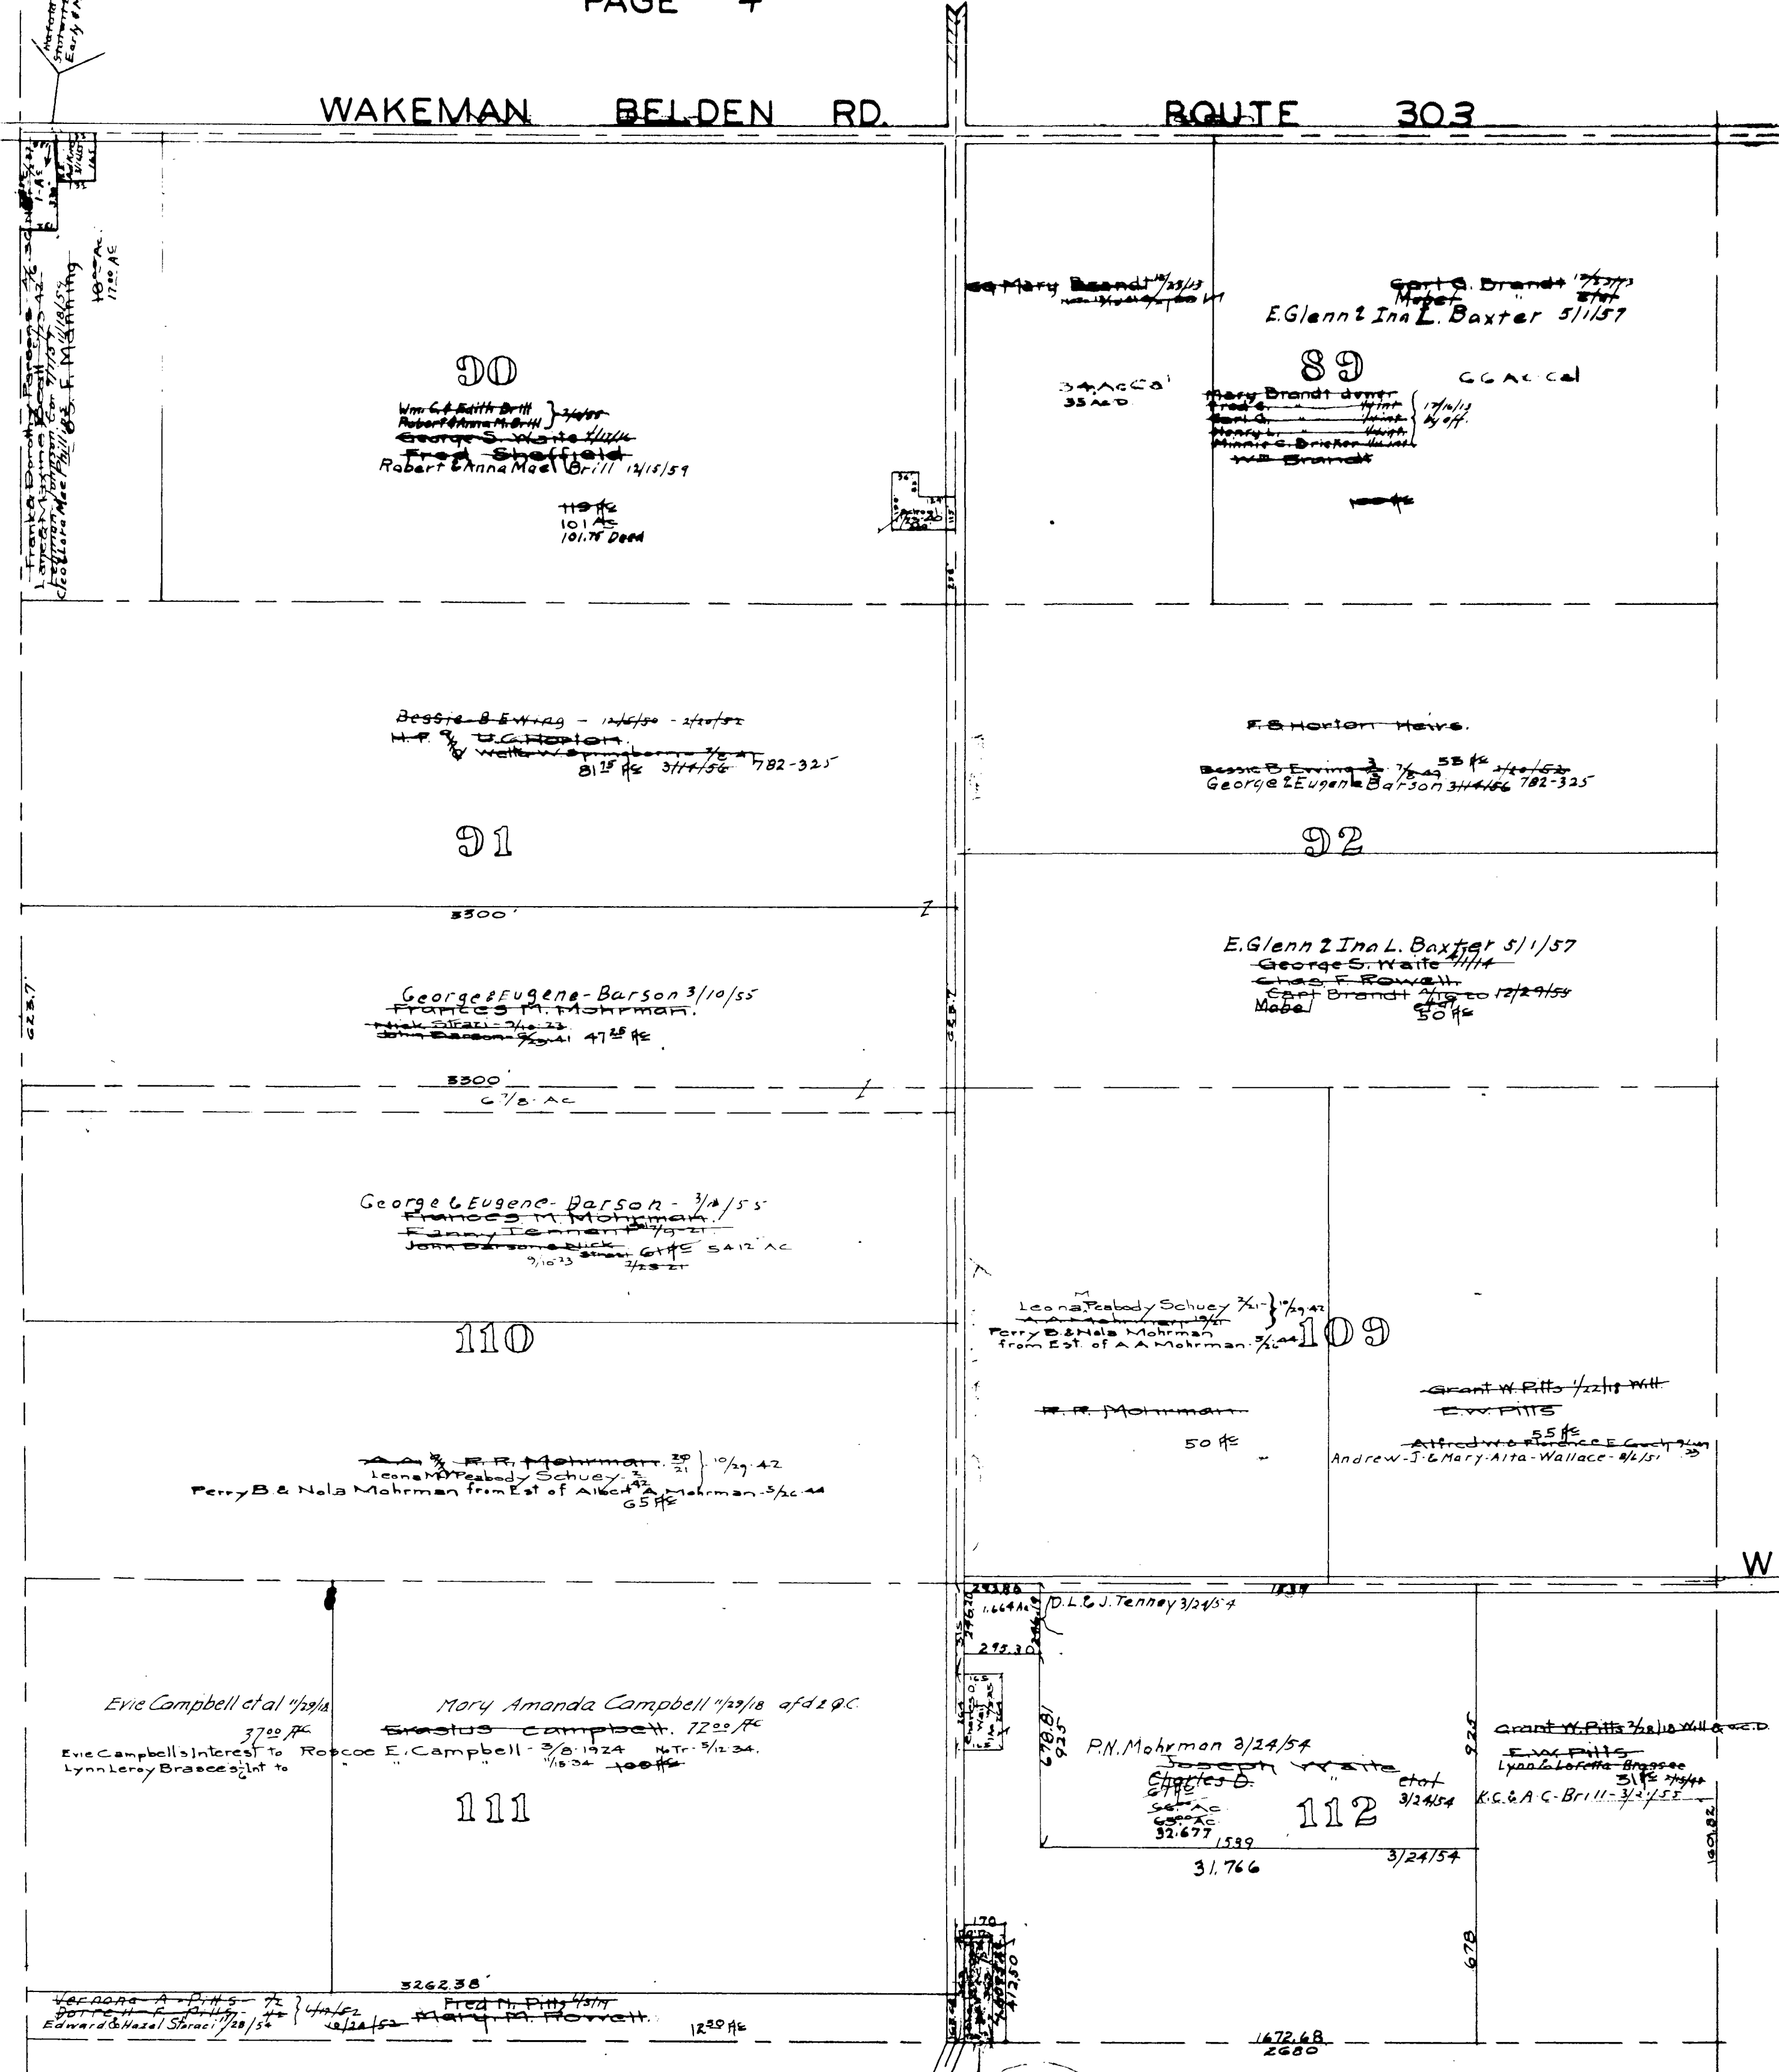

PITTSFIELD TWP.

West Middle Part

Scale-1"=400'

PAGE 4

CAMDEN TWP.

PAGE 6

MAP OF PITTSFIELD TOWNSHIP

COPYRIGHT 1962
 U.S. CODE, TITLE 17
 LORAIN COUNTY, OHIO
 Reproduced by,
 Allied Microfilm Corp.
 Akron, Ohio