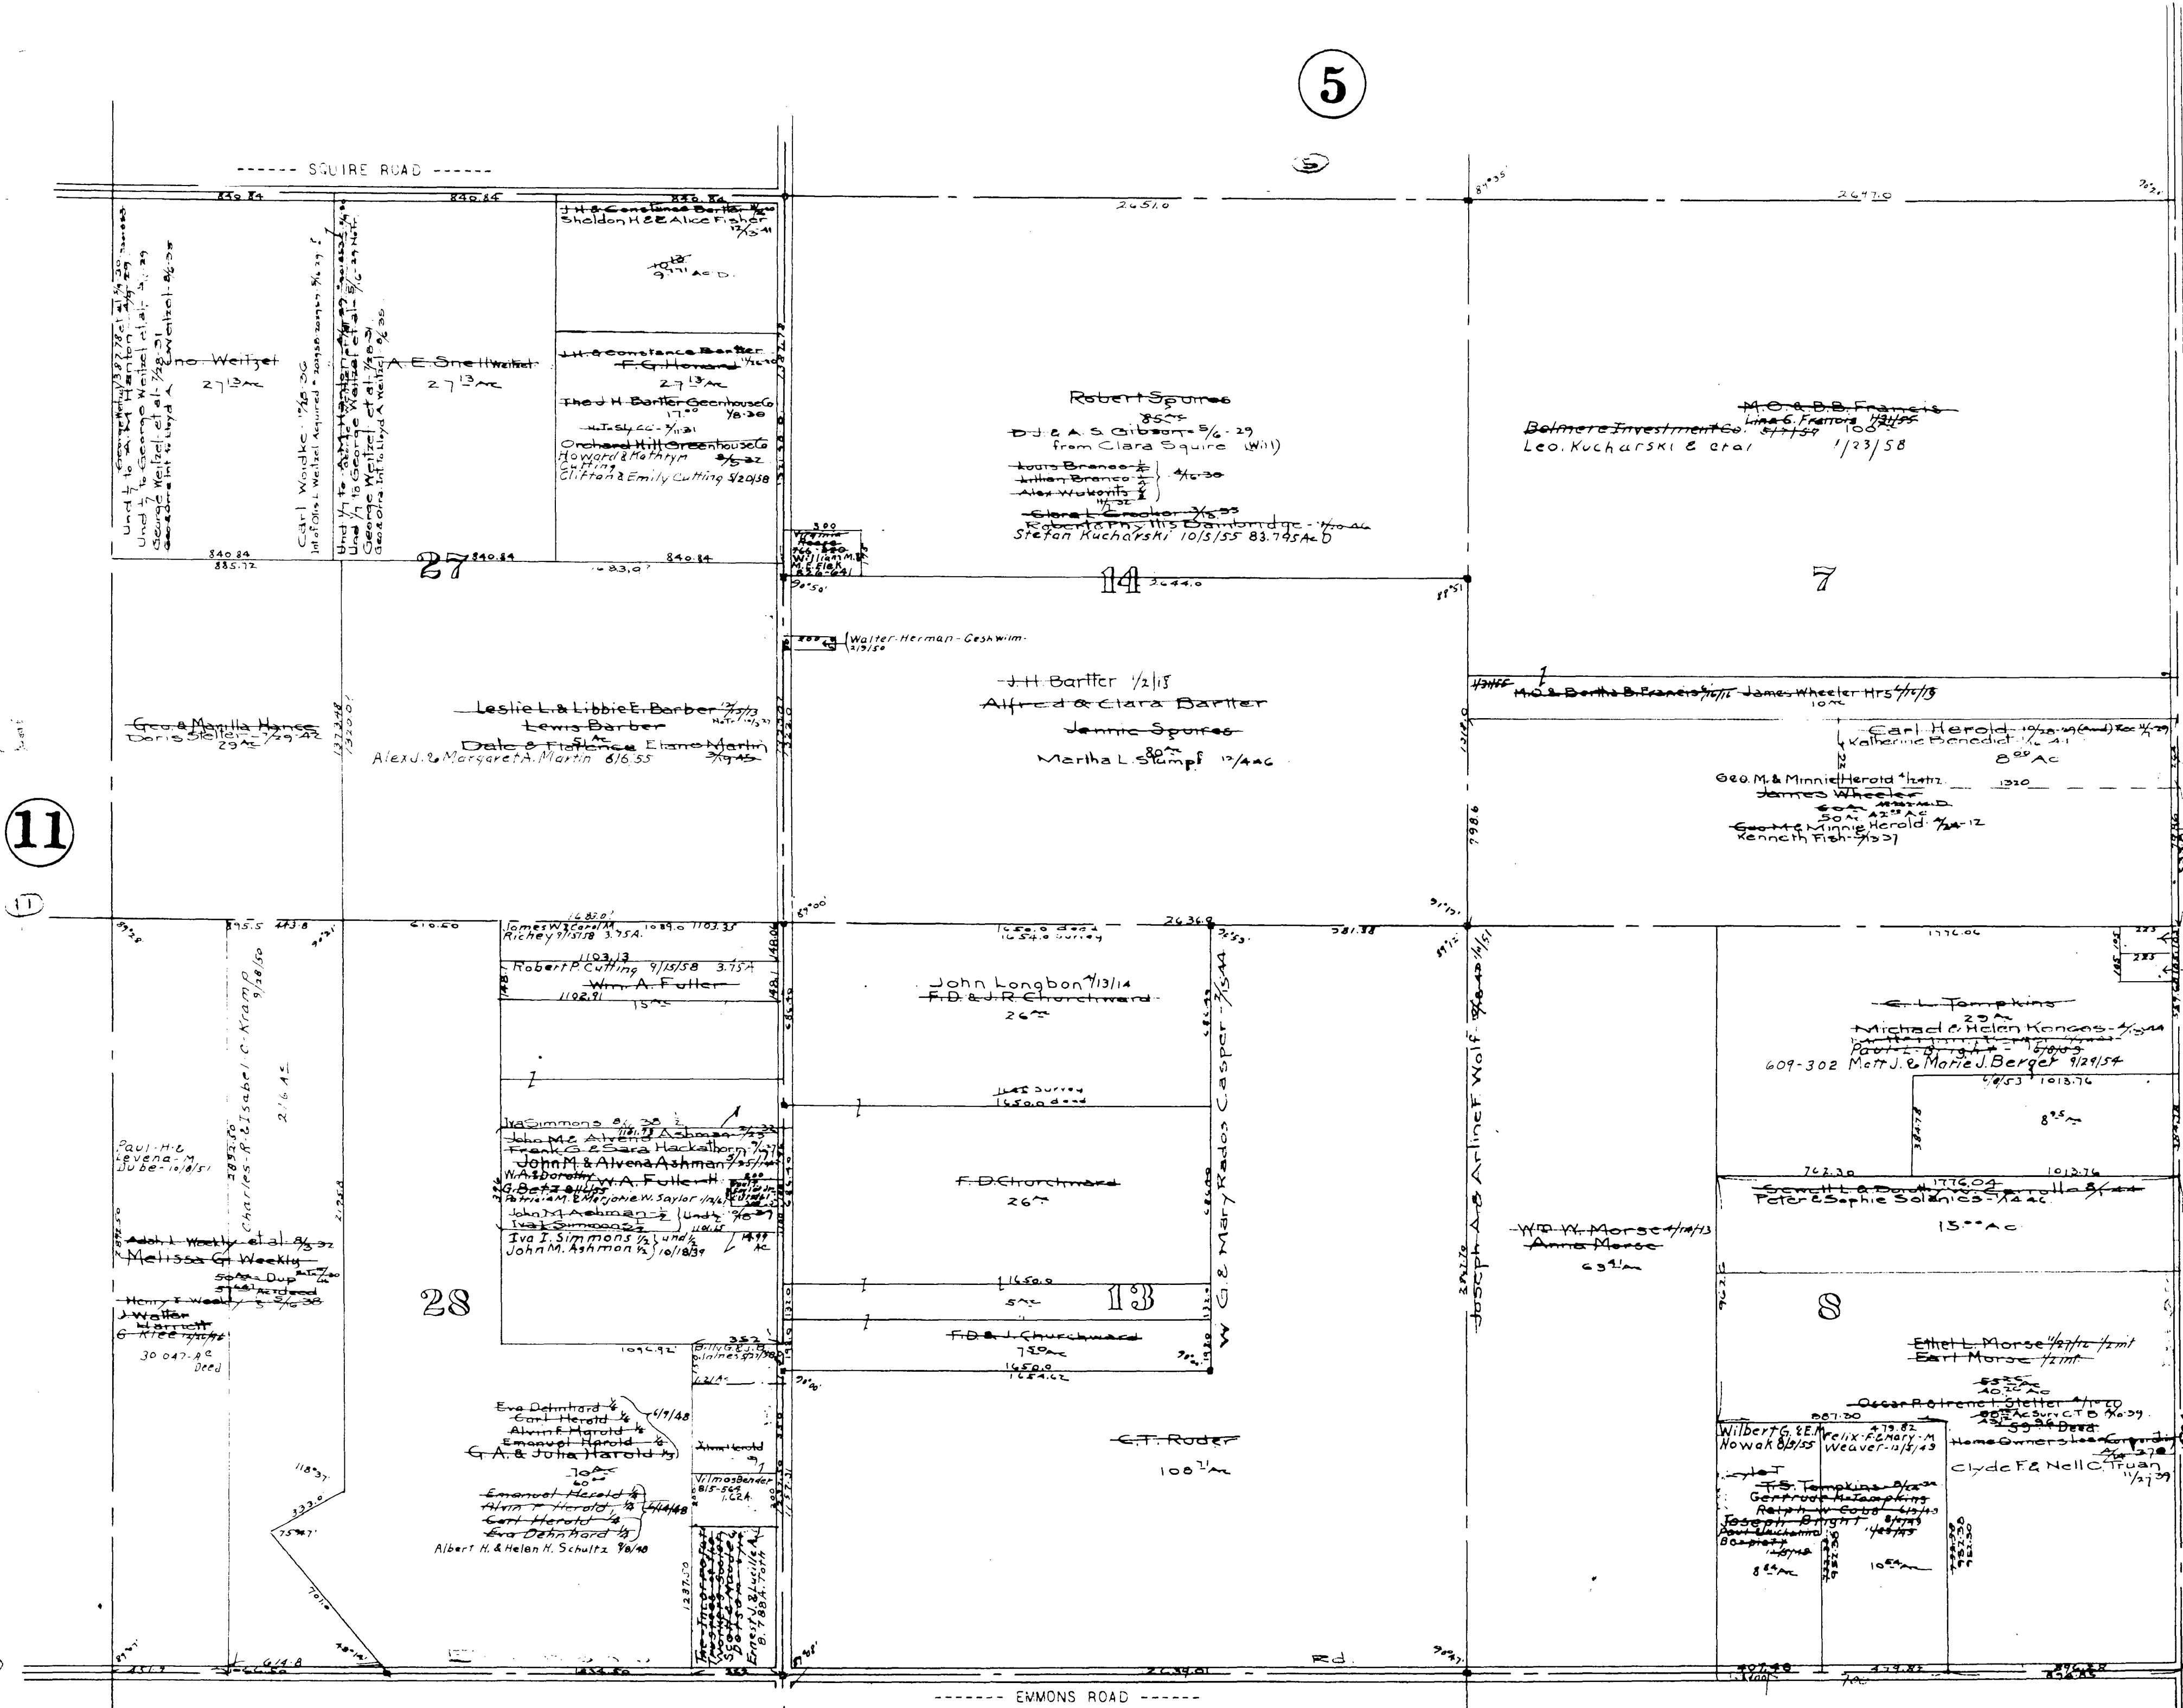

COLUMBIA TWP
East Middle Part
Scale 1"=400'

5

11

13

Robert & Mary Lou Berger 8/27/61
Walter F. & Patricia Patterson 82'-205'

CUYAHOGA COUNTY
STRONGSVILLE TWP.

COLUMBIA TOWNSHIP

COPYRIGHT 1962
U.S. CODE, TITLE 17
LOHAIN COUNTY, OHIO
Reproduced by,
Allied Microfilm Corp.
Akron, Ohio