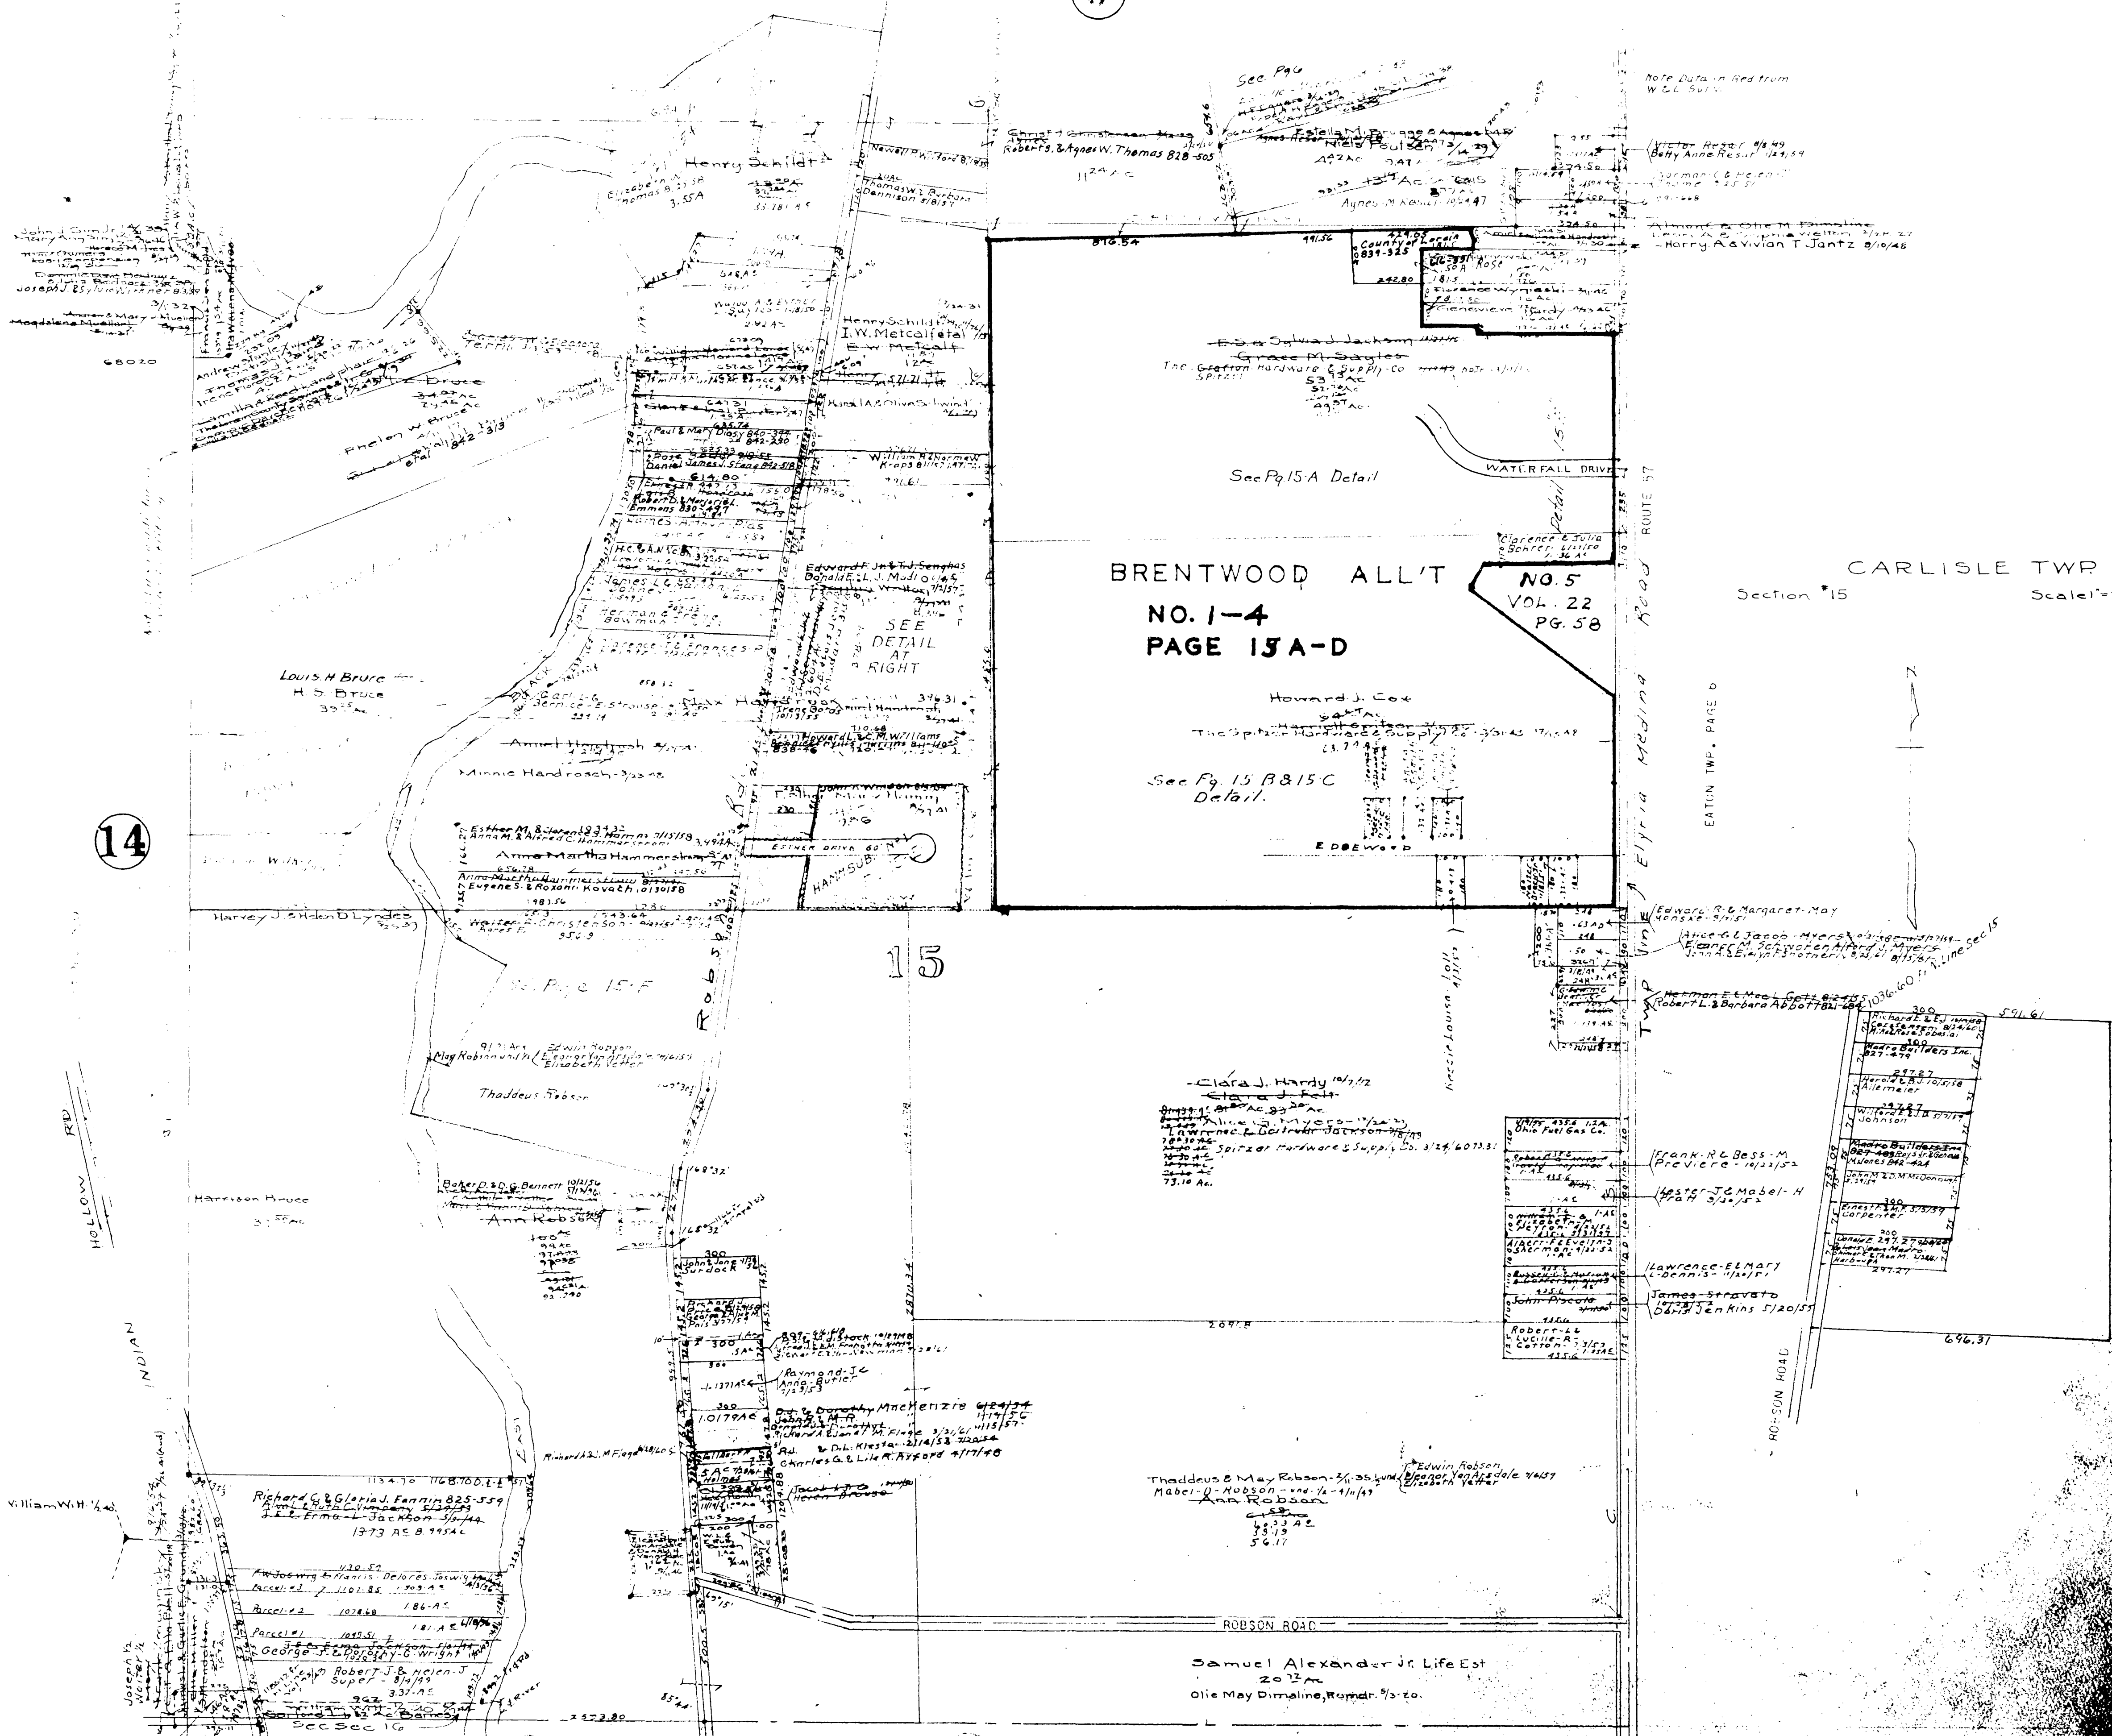

6

14

15

16

MAP OF
CARLISLE TOWNSHIP

COPYRIGHT 1962
U.S. CODE, TITLE 17
LORAIN COUNTY, OHIO
Reproduced by,
Allied Microfilm Corp.
Akron, Ohio

MAP OF
CARLISLE TOWNSHIP

COPYRIGHT 1962
U.S. CODE, TITLE 17
LORAIN COUNTY, OHIO
Reproduced by,
Allied Microfilm Corp.
Akron, Ohio

SPITZER PROPOSED ALLOT # 1.

BRENTWOOD ALLOTMENT No 2.

SECTION 15 CARLISLE TOWNSHIP

SCALE 1" = 60'

Lots in Blank: Spitzer Hardware & Supply Co.

PLAT VOL. 16, Pg. 11, 11A, 11B.

FOR THIS PART SEE Pg. 15-C.

MAP OF
CARLISLE TOWNSHIP

COPYRIGHT 1962
U.S. CODE, TITLE 17
LOHAIN COUNTY, OHIO
Reproduced by,
Allied Microfilm Corp.
Akron, Ohio

BRENTWOOD ALLOTMENT NO 2.
SECTION 15 CARLISLE TWP.
SCALE 1" = 60'
Lots in Blank: Spitzer Hardware & Supply Co.
PLAT VOL. 16, Pg 11, 11-A, 11-B.

COPYRIGHT 1962
U.S. CODE, TITLE 17
LORAIN COUNTY, OHIO
Reproduced by,
Allied Microfilm Corp.
Akron, Ohio

MAP OF
CARLISLE TOWNSHIP

FOR THIS PART SEE Pg. 15-B

BRENTWOOD ALLOTMENT No 4
CARLISLE TWP.
Lots in Blank: John A Spitzer et al.
PLAT VOL. 19, Pg. 20