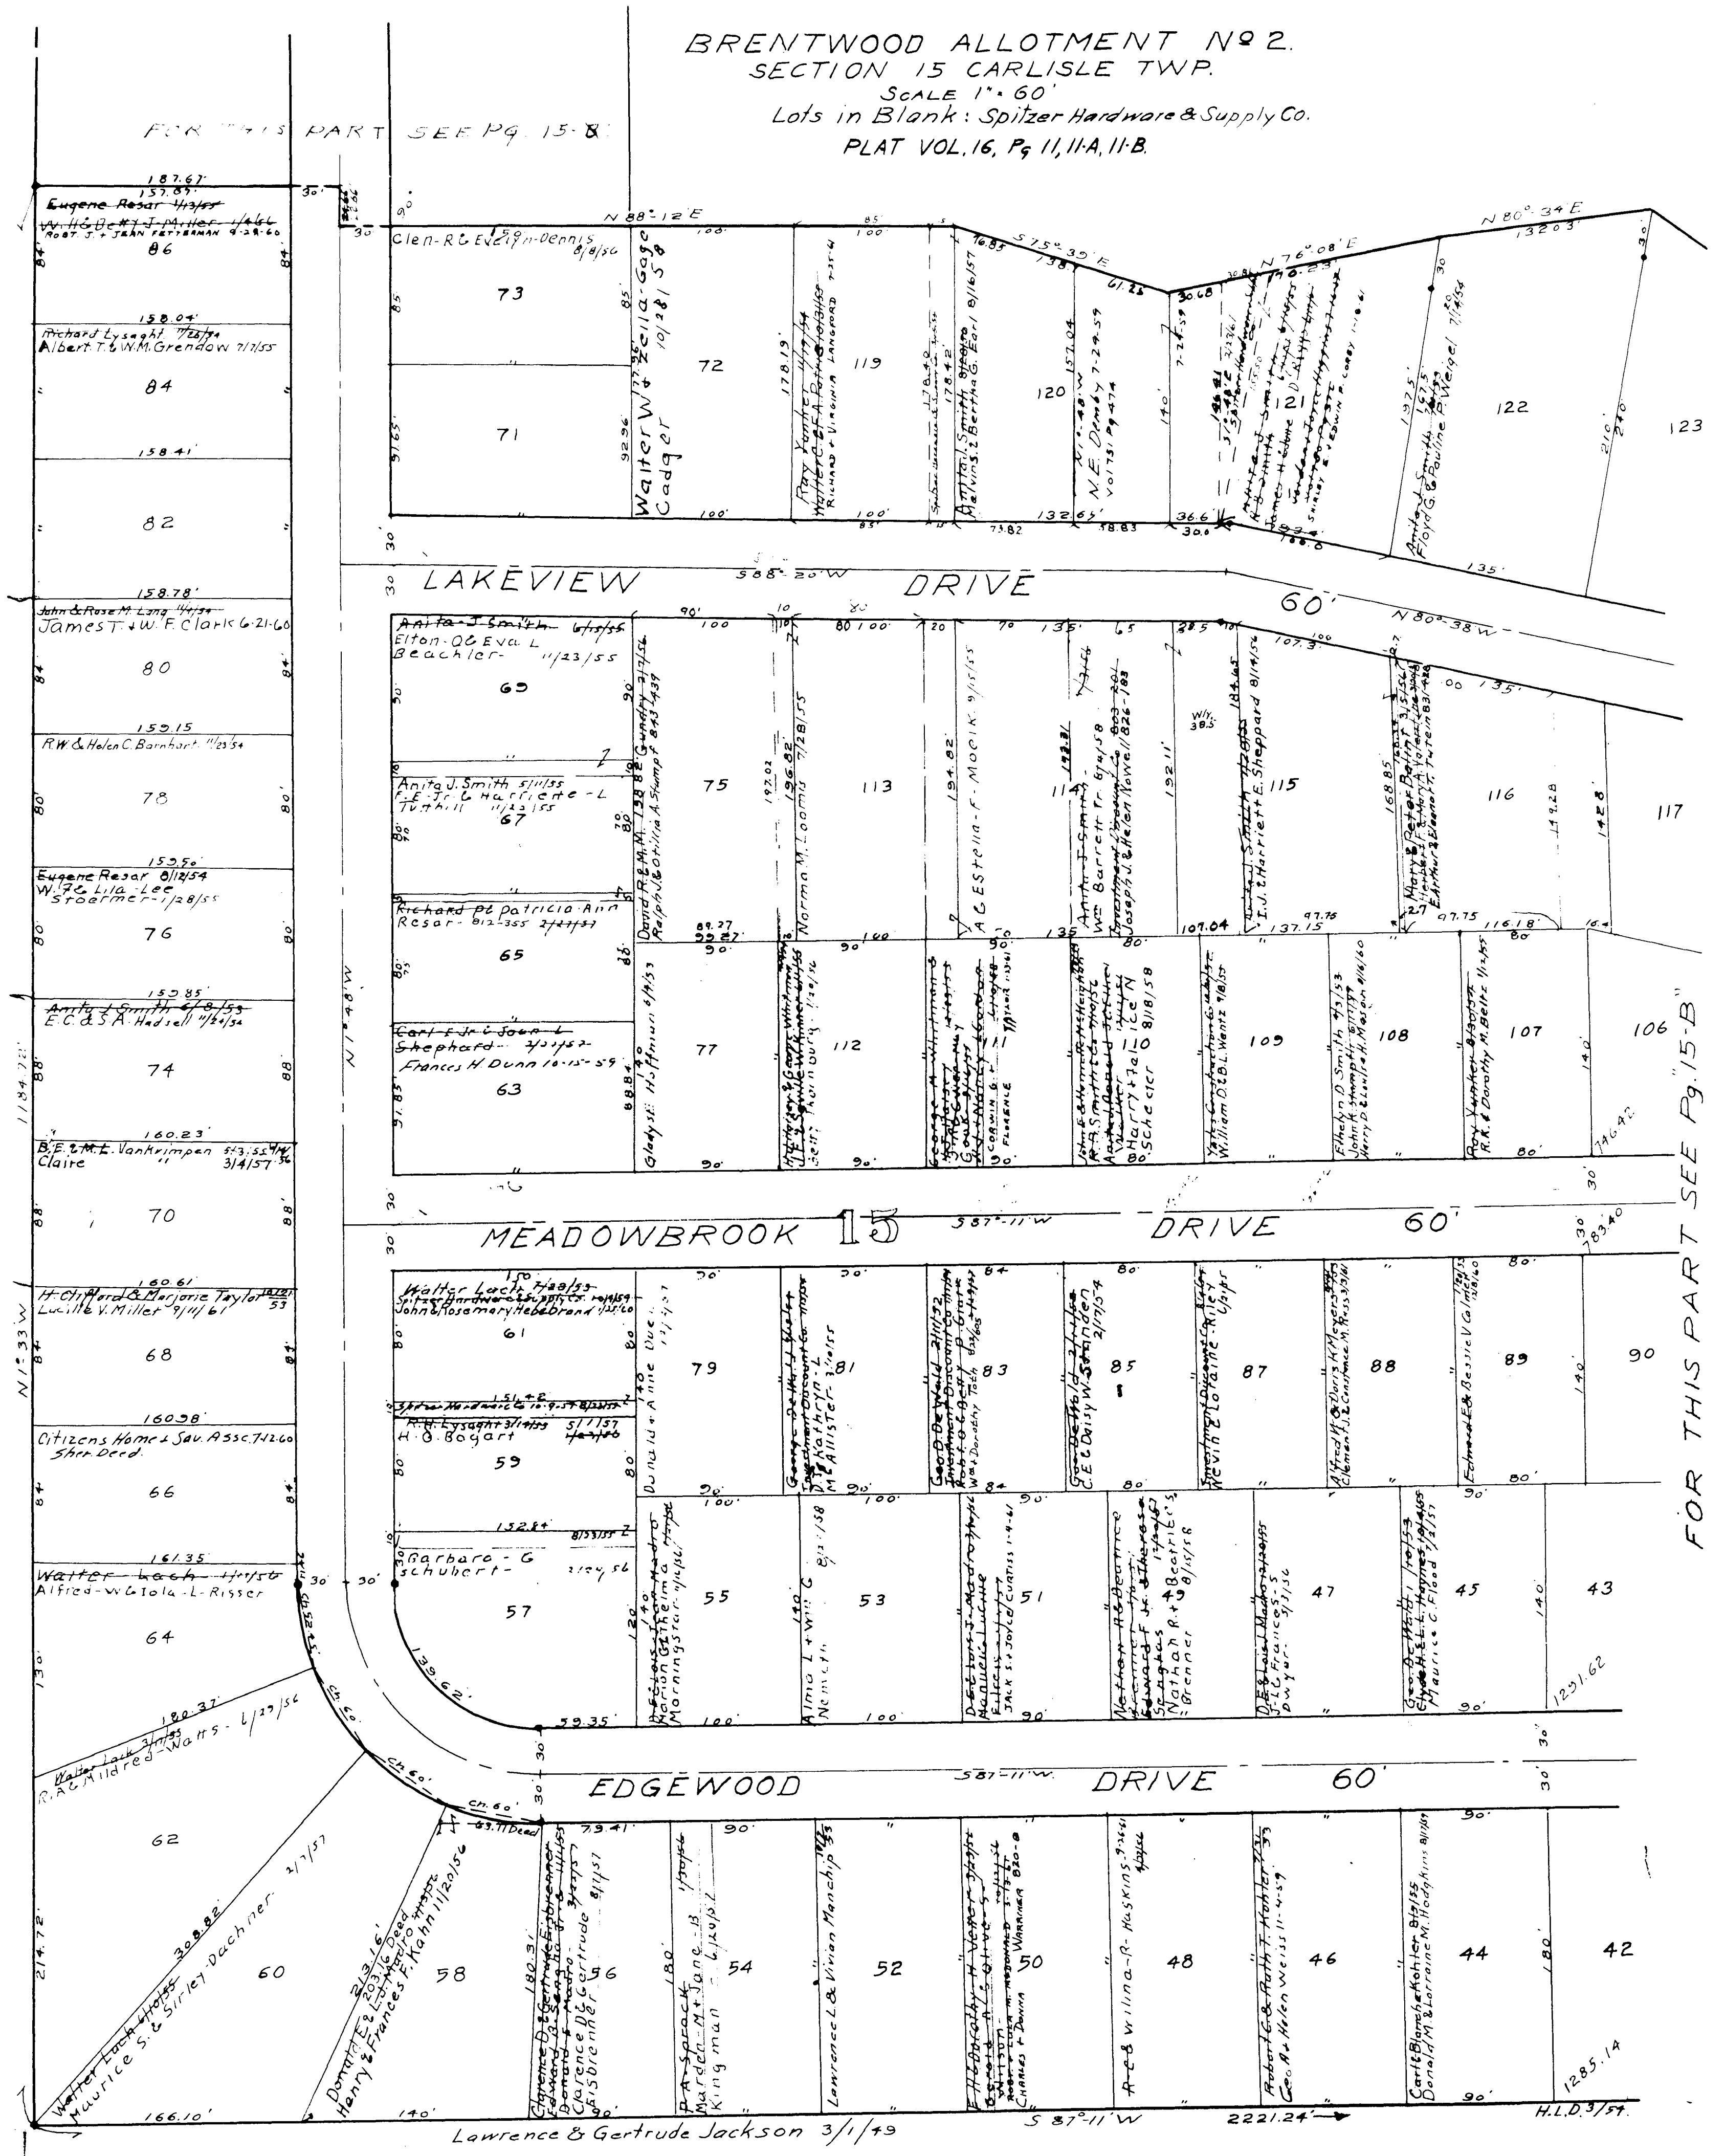

6

14

15

16

MAP OF
CARLISLE TOWNSHIP

COPYRIGHT 1962
U.S. CODE, TITLE 17
LORAIN COUNTY, OHIO
Reproduced by,
Allied Microfilm Corp.
Akron, Ohio

MAP OF
CARLISLE TOWNSHIP

COPYRIGHT 1962
U.S. CODE, TITLE 17
LORAIN COUNTY, OHIO
Reproduced by,
Allied Microfilm Corp.
Akron, Ohio

SPITZER PROPOSED ALLOT # 1.

BRENTWOOD ALLOTMENT No 2.

SECTION 15 CARLISLE TOWNSHIP

SCALE 1" = 60'

Lots in Blank: Spitzer Hardware & Supply Co.

PLAT VOL. 16, Pg. 11, 11A, 11B.

FOR THIS PART SEE Pg. 15-C.

MAP OF
CARLISLE TOWNSHIP

COPYRIGHT 1962
U.S. CODE, TITLE 17
LOHAIN COUNTY, OHIO
Reproduced by,
Allied Microfilm Corp.
Akron, Ohio

BRENTWOOD ALLOTMENT NO 2.
SECTION 15 CARLISLE TWP.
SCALE 1" = 60'
Lots in Blank: Spitzer Hardware & Supply Co.
PLAT VOL. 16, Pg 11, 11-A, 11-B.

COPYRIGHT 1962
U.S. CODE, TITLE 17
LORAIN COUNTY, OHIO
Reproduced by,
Allied Microfilm Corp.
Akron, Ohio

MAP OF
CARLISLE TOWNSHIP

FOR THIS PART SEE Pg. 15-B

BRENTWOOD ALLOTMENT No 4
CARLISLE TWP.
Lots in Blank: John A Spitzer et al.
PLAT VOL. 19, Pg. 20