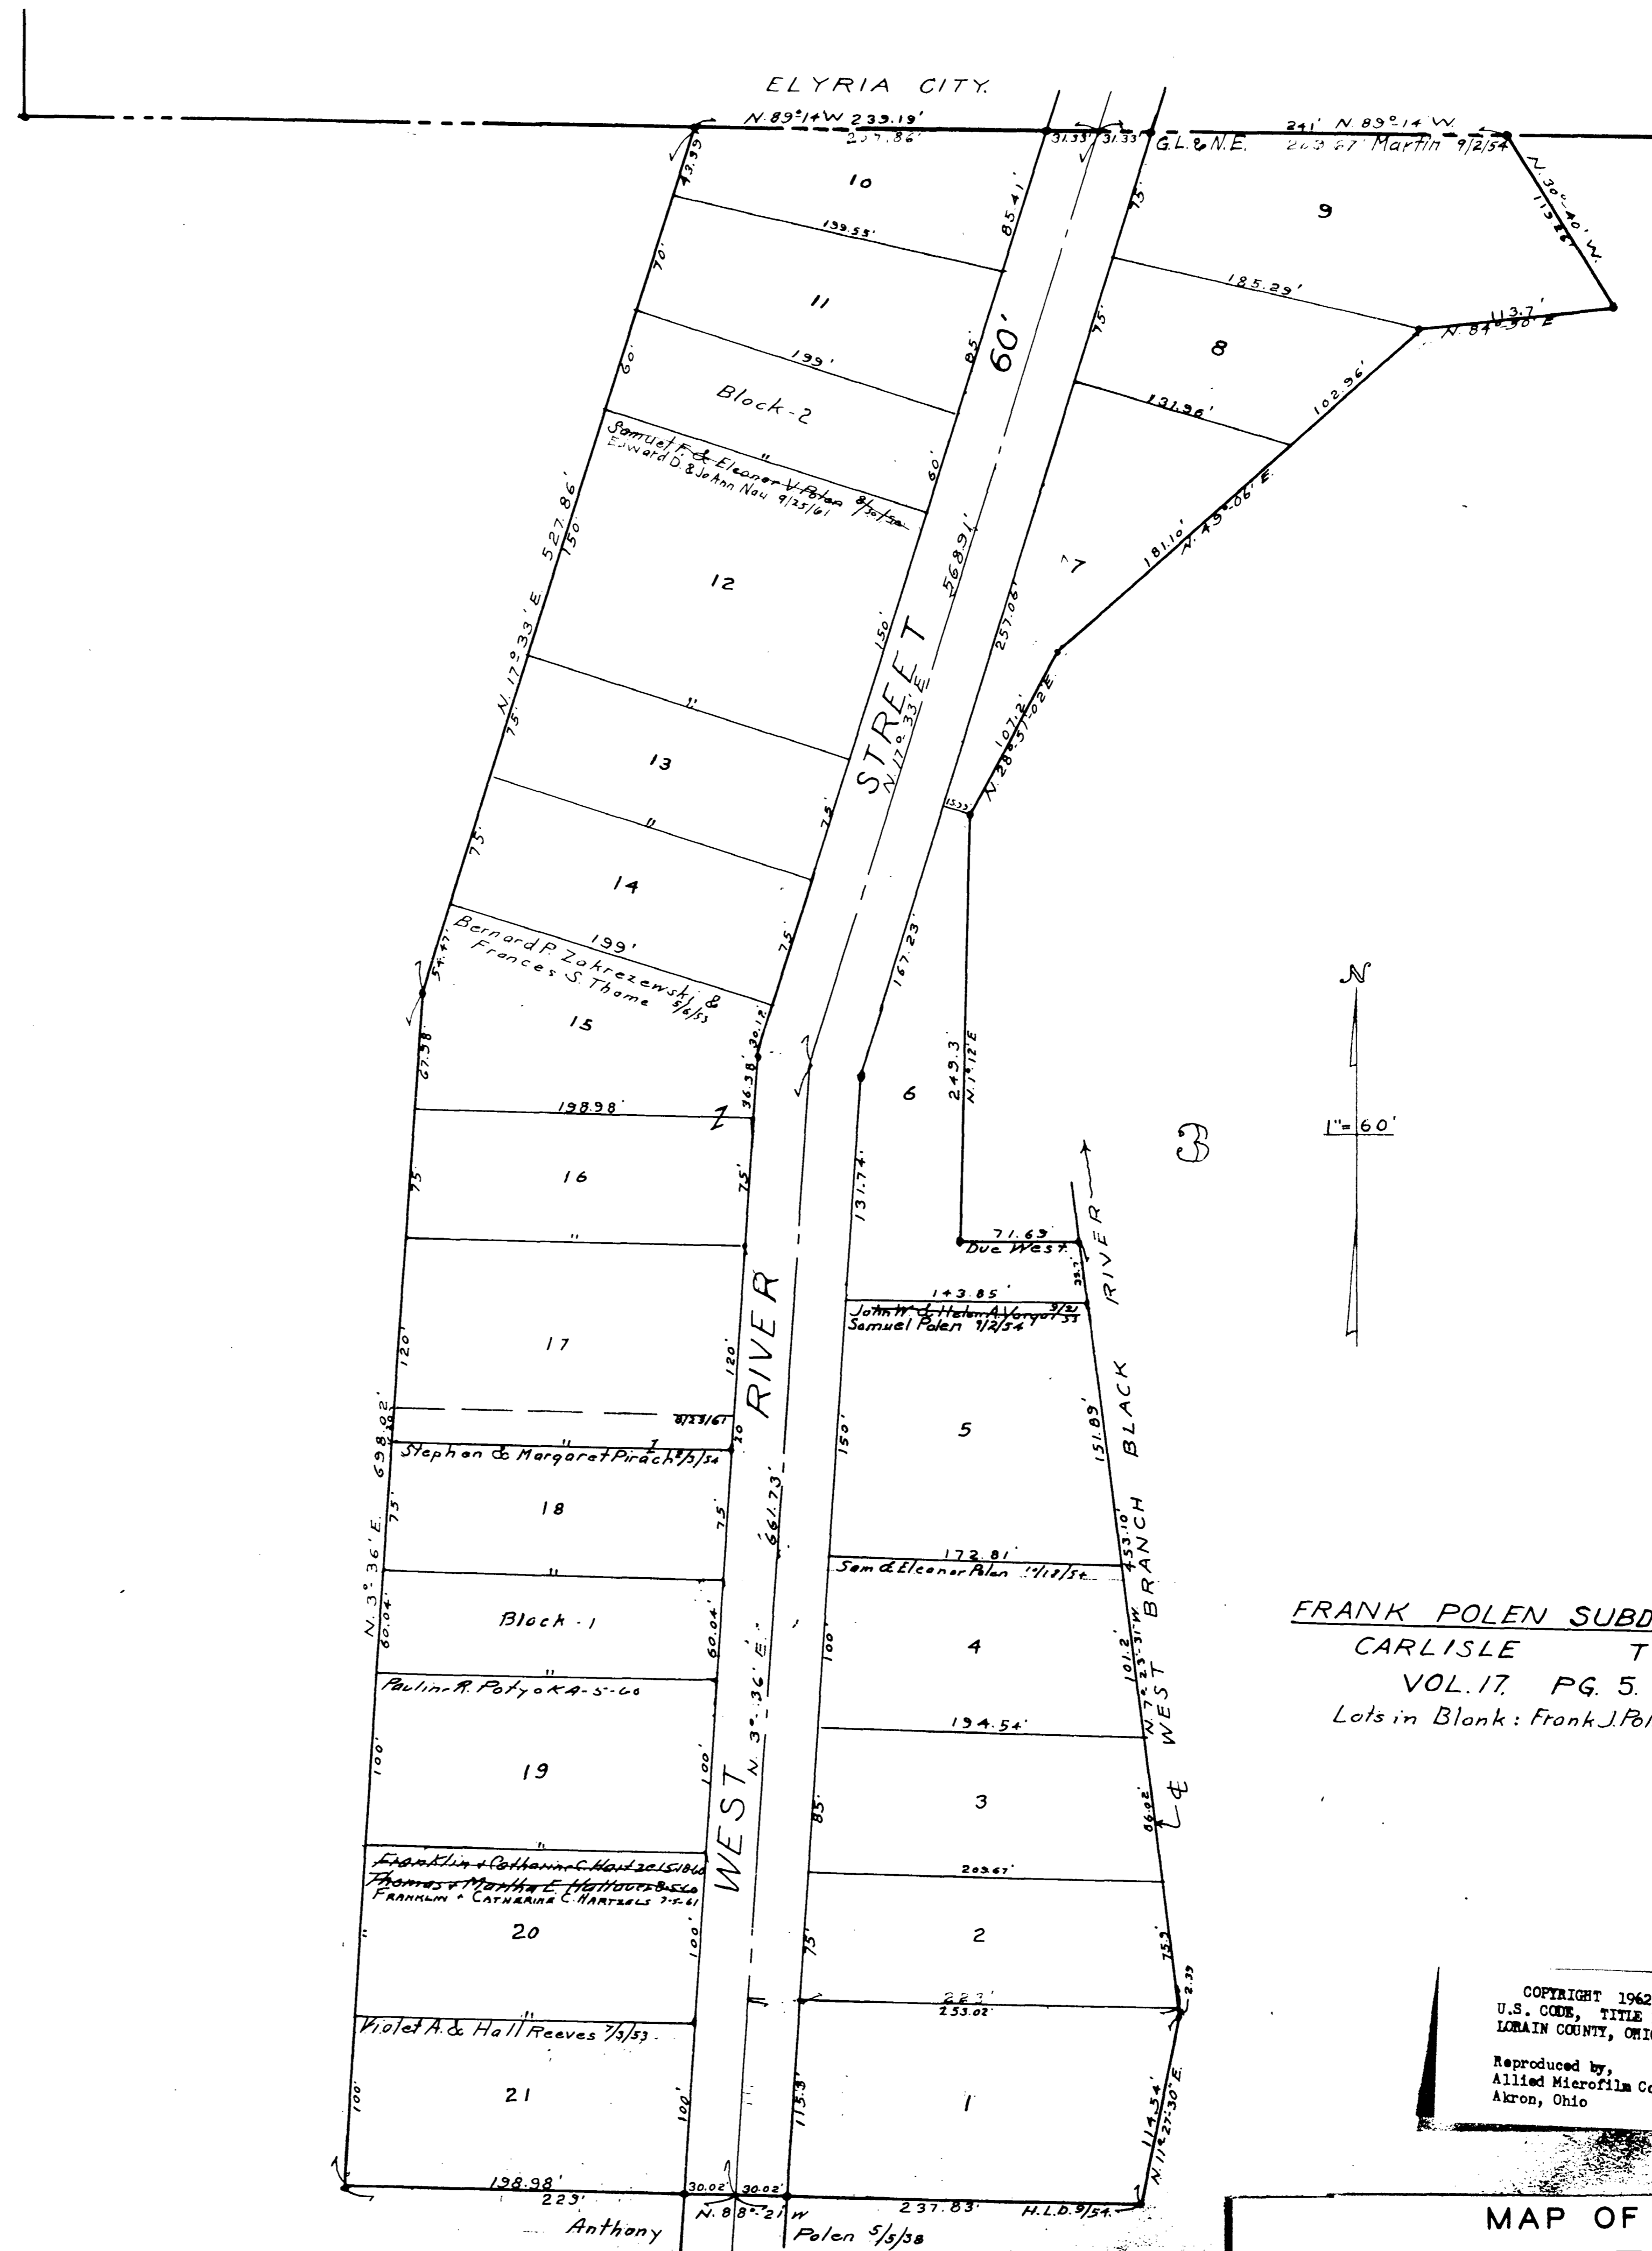

2

4

ON SMALL SHEET OPPOSITE

SEE DETAIL

SEE PAGE

COPYRIGHT 1962  
 U.S. CODE, TITLE 17  
 LORAIN COUNTY, OHIO

Reproduced by,  
 Allied Microfilm Corp.  
 Akron, Ohio

MAP OF  
**CARLISLE TOWNSHIP**

Reproduced by,  
 Allied Microfilm Corp.  
 Akron, Ohio

MAP OF  
 CARLISLE TOWNSHIP

FRANK POLEN SUBDIVISION.  
 CARLISLE TWP.  
 VOL. 17, PG. 5.  
 Lots in Blank: Frank J. Polen et al.

COPYRIGHT 1962  
 U.S. CODE, TITLE 17  
 LORAIN COUNTY, OHIO  
 Reproduced by,  
 Allied Microfilm Corp.  
 Akron, Ohio

MAP OF  
 CARLISLE TOWNSHIP

VILLADALE ADDN  
 Sec 3 Vol 6-Pg 20

MAP OF  
 CARLISLE TOWNSHIP

COPYRIGHT 1962  
 U.S. CODE, TITLE 17  
 LORAIN COUNTY, OHIO  
 Reproduced by,  
 Allied Microfilm Corp.  
 Akron, Ohio