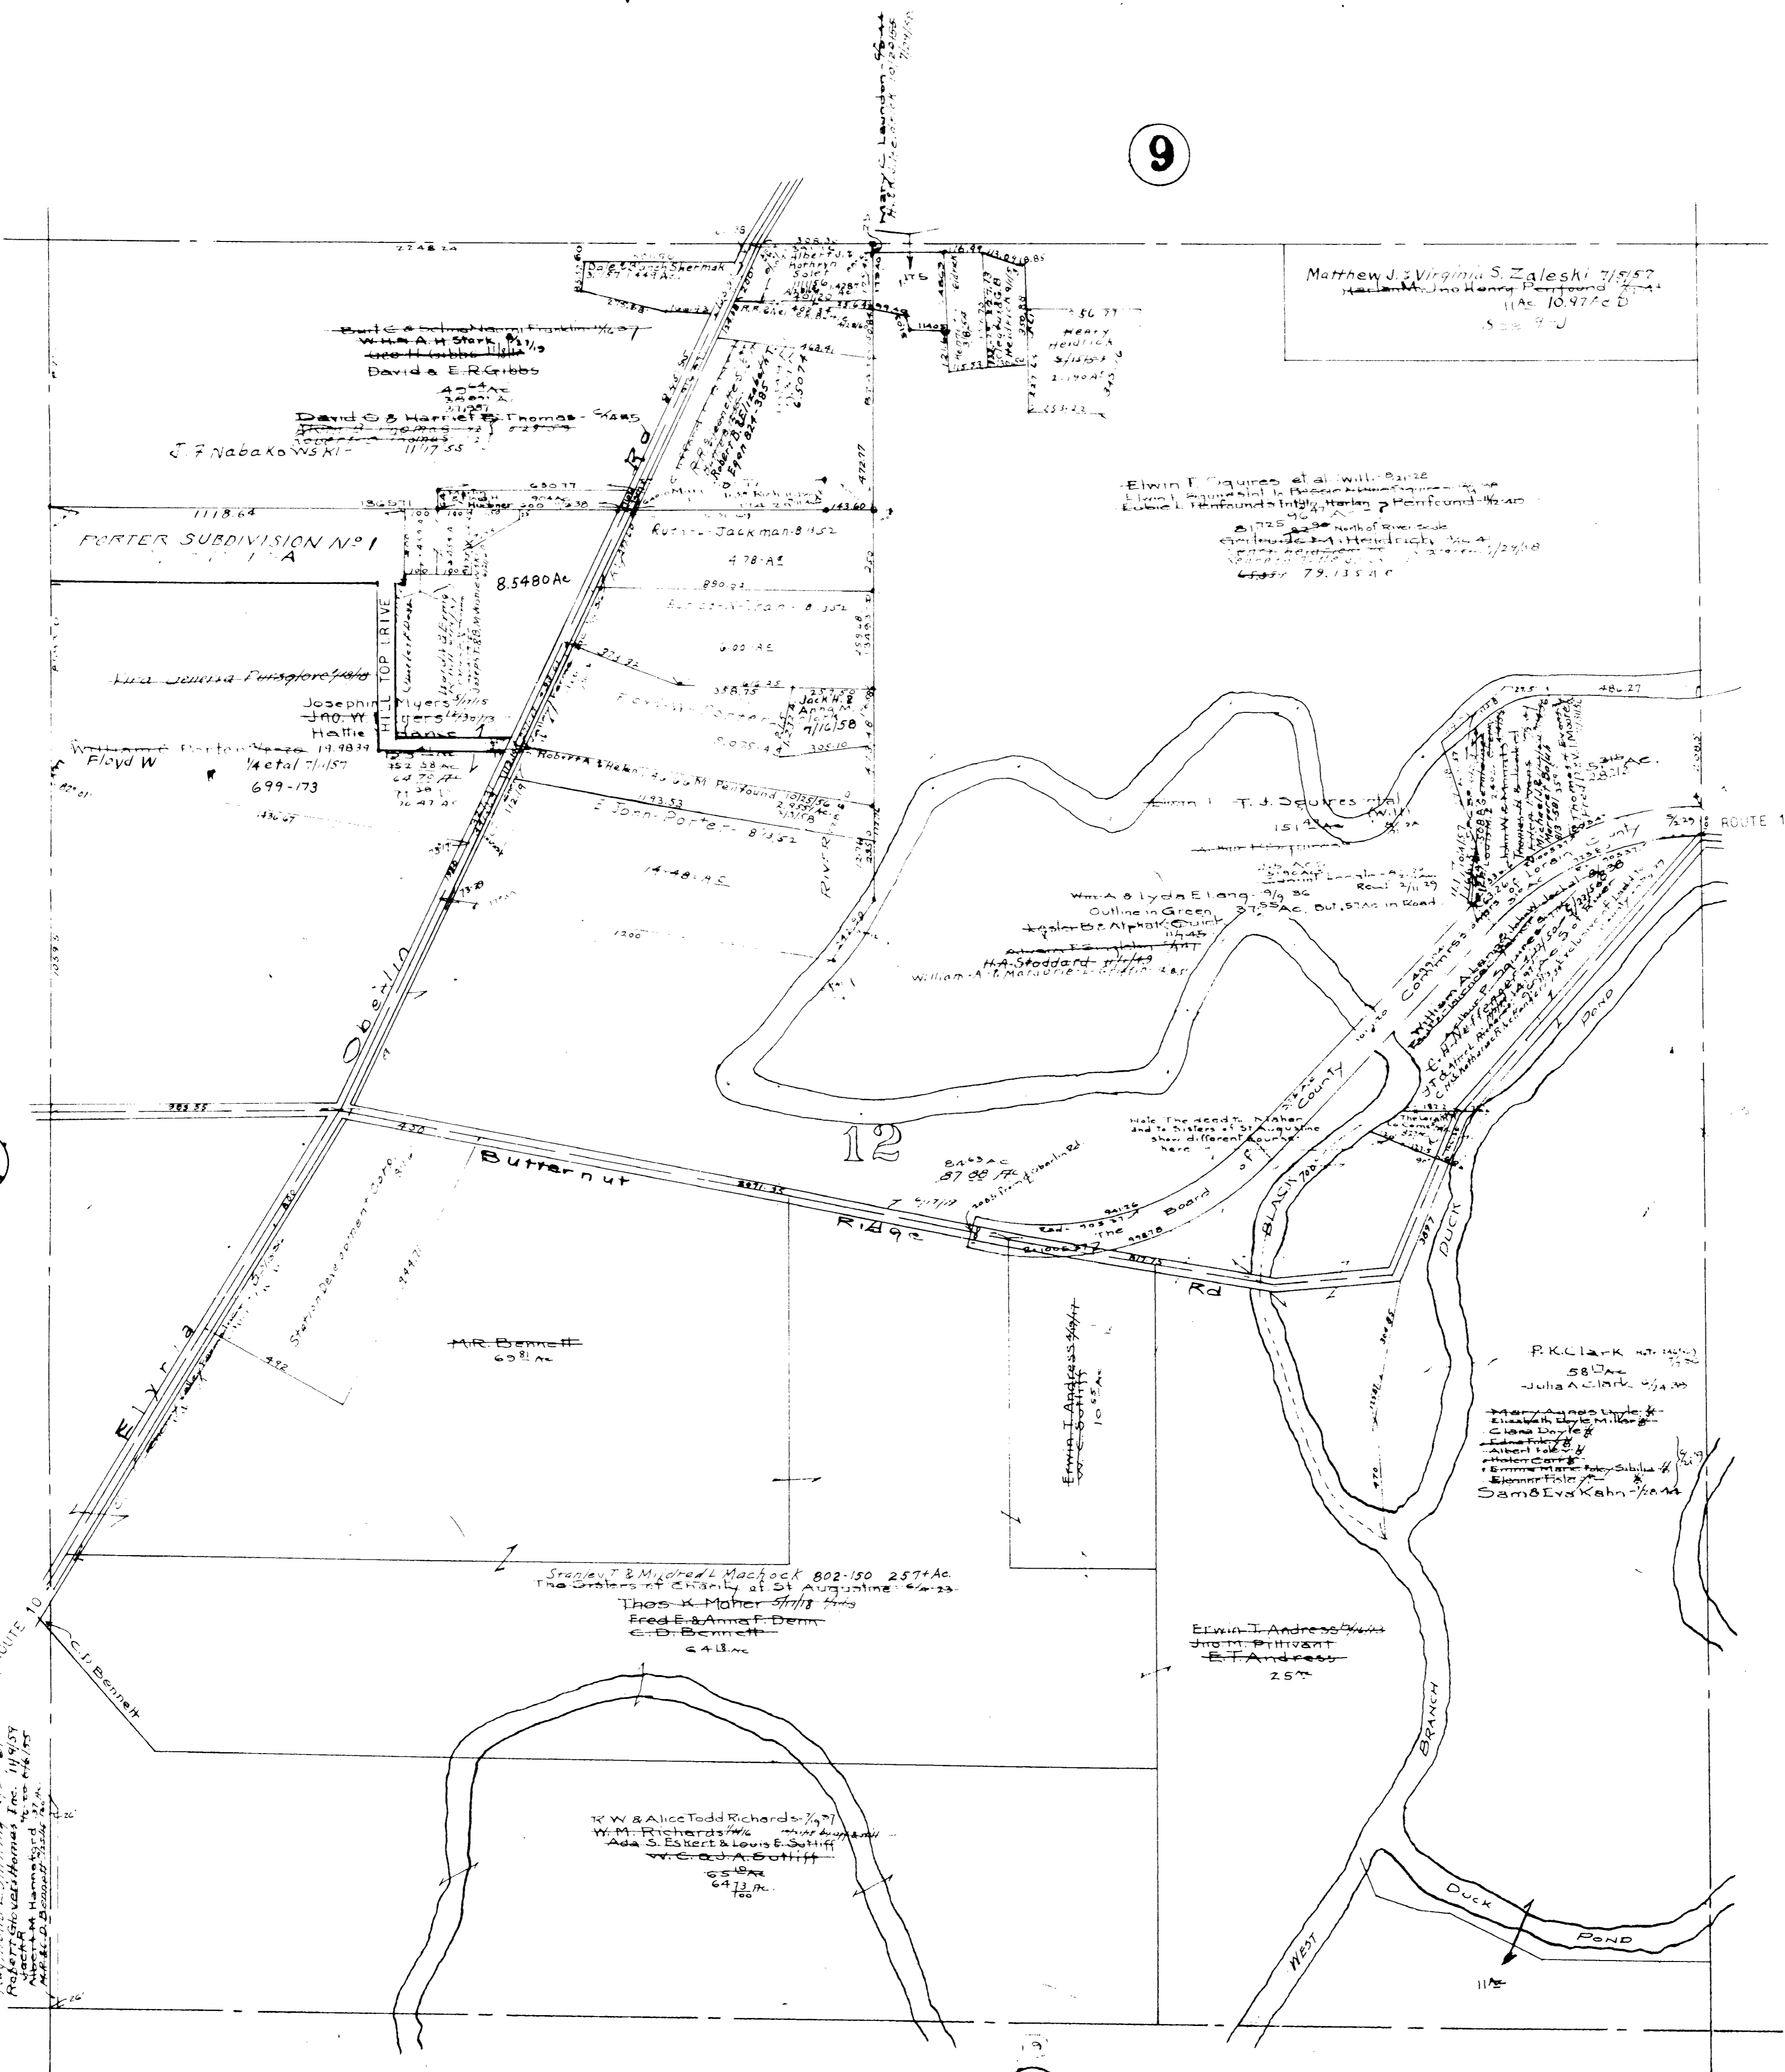

9

CARLISLE TWP
Scale 1:300 South West Part

11

13

19

MAP OF CARLISLE TOWNSHIP

COPYRIGHT 1962
U.S. CODE, TITLE 17
LORAIN COUNTY, OHIO

Reproduced by,
Allied Microfilm Corp.
Akron, Ohio