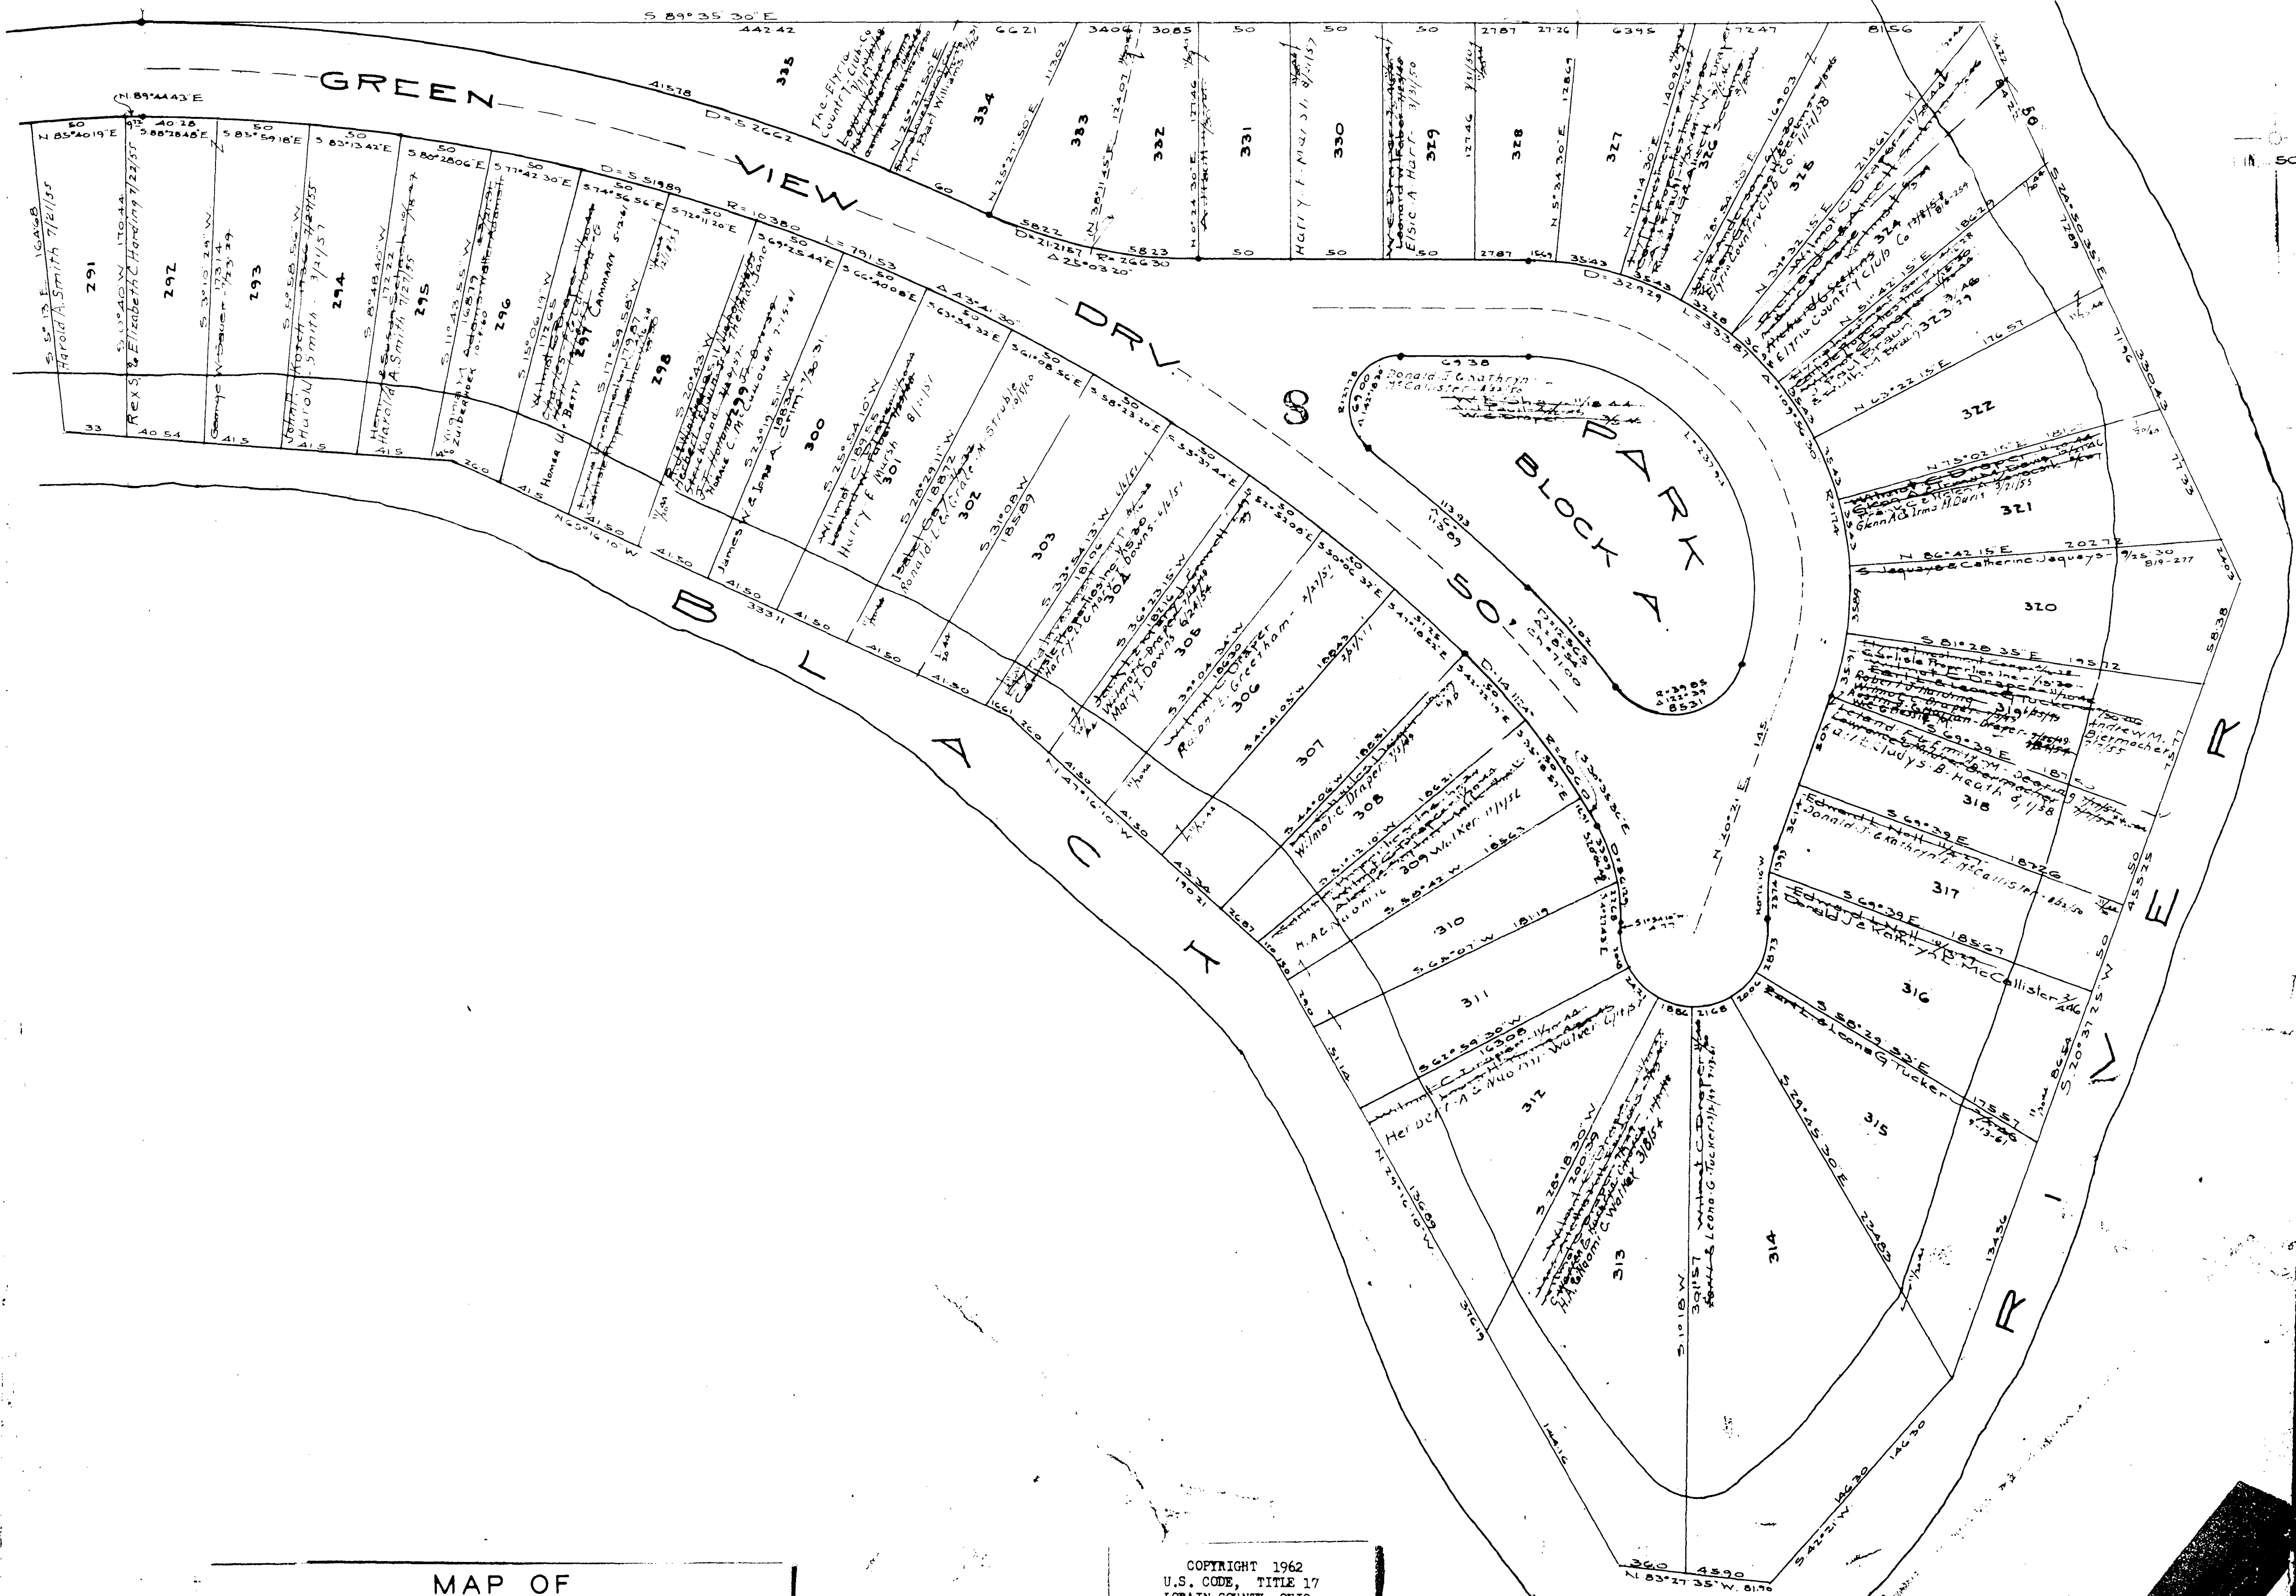

MAP OF
CARLISLE TOWNSHIP

COPYRIGHT 1962
U.S. CODE, TITLE 17
LORAIN COUNTY, OHIO
Reproduced by,
Allied Microfilm Corp.
Akron, Ohio