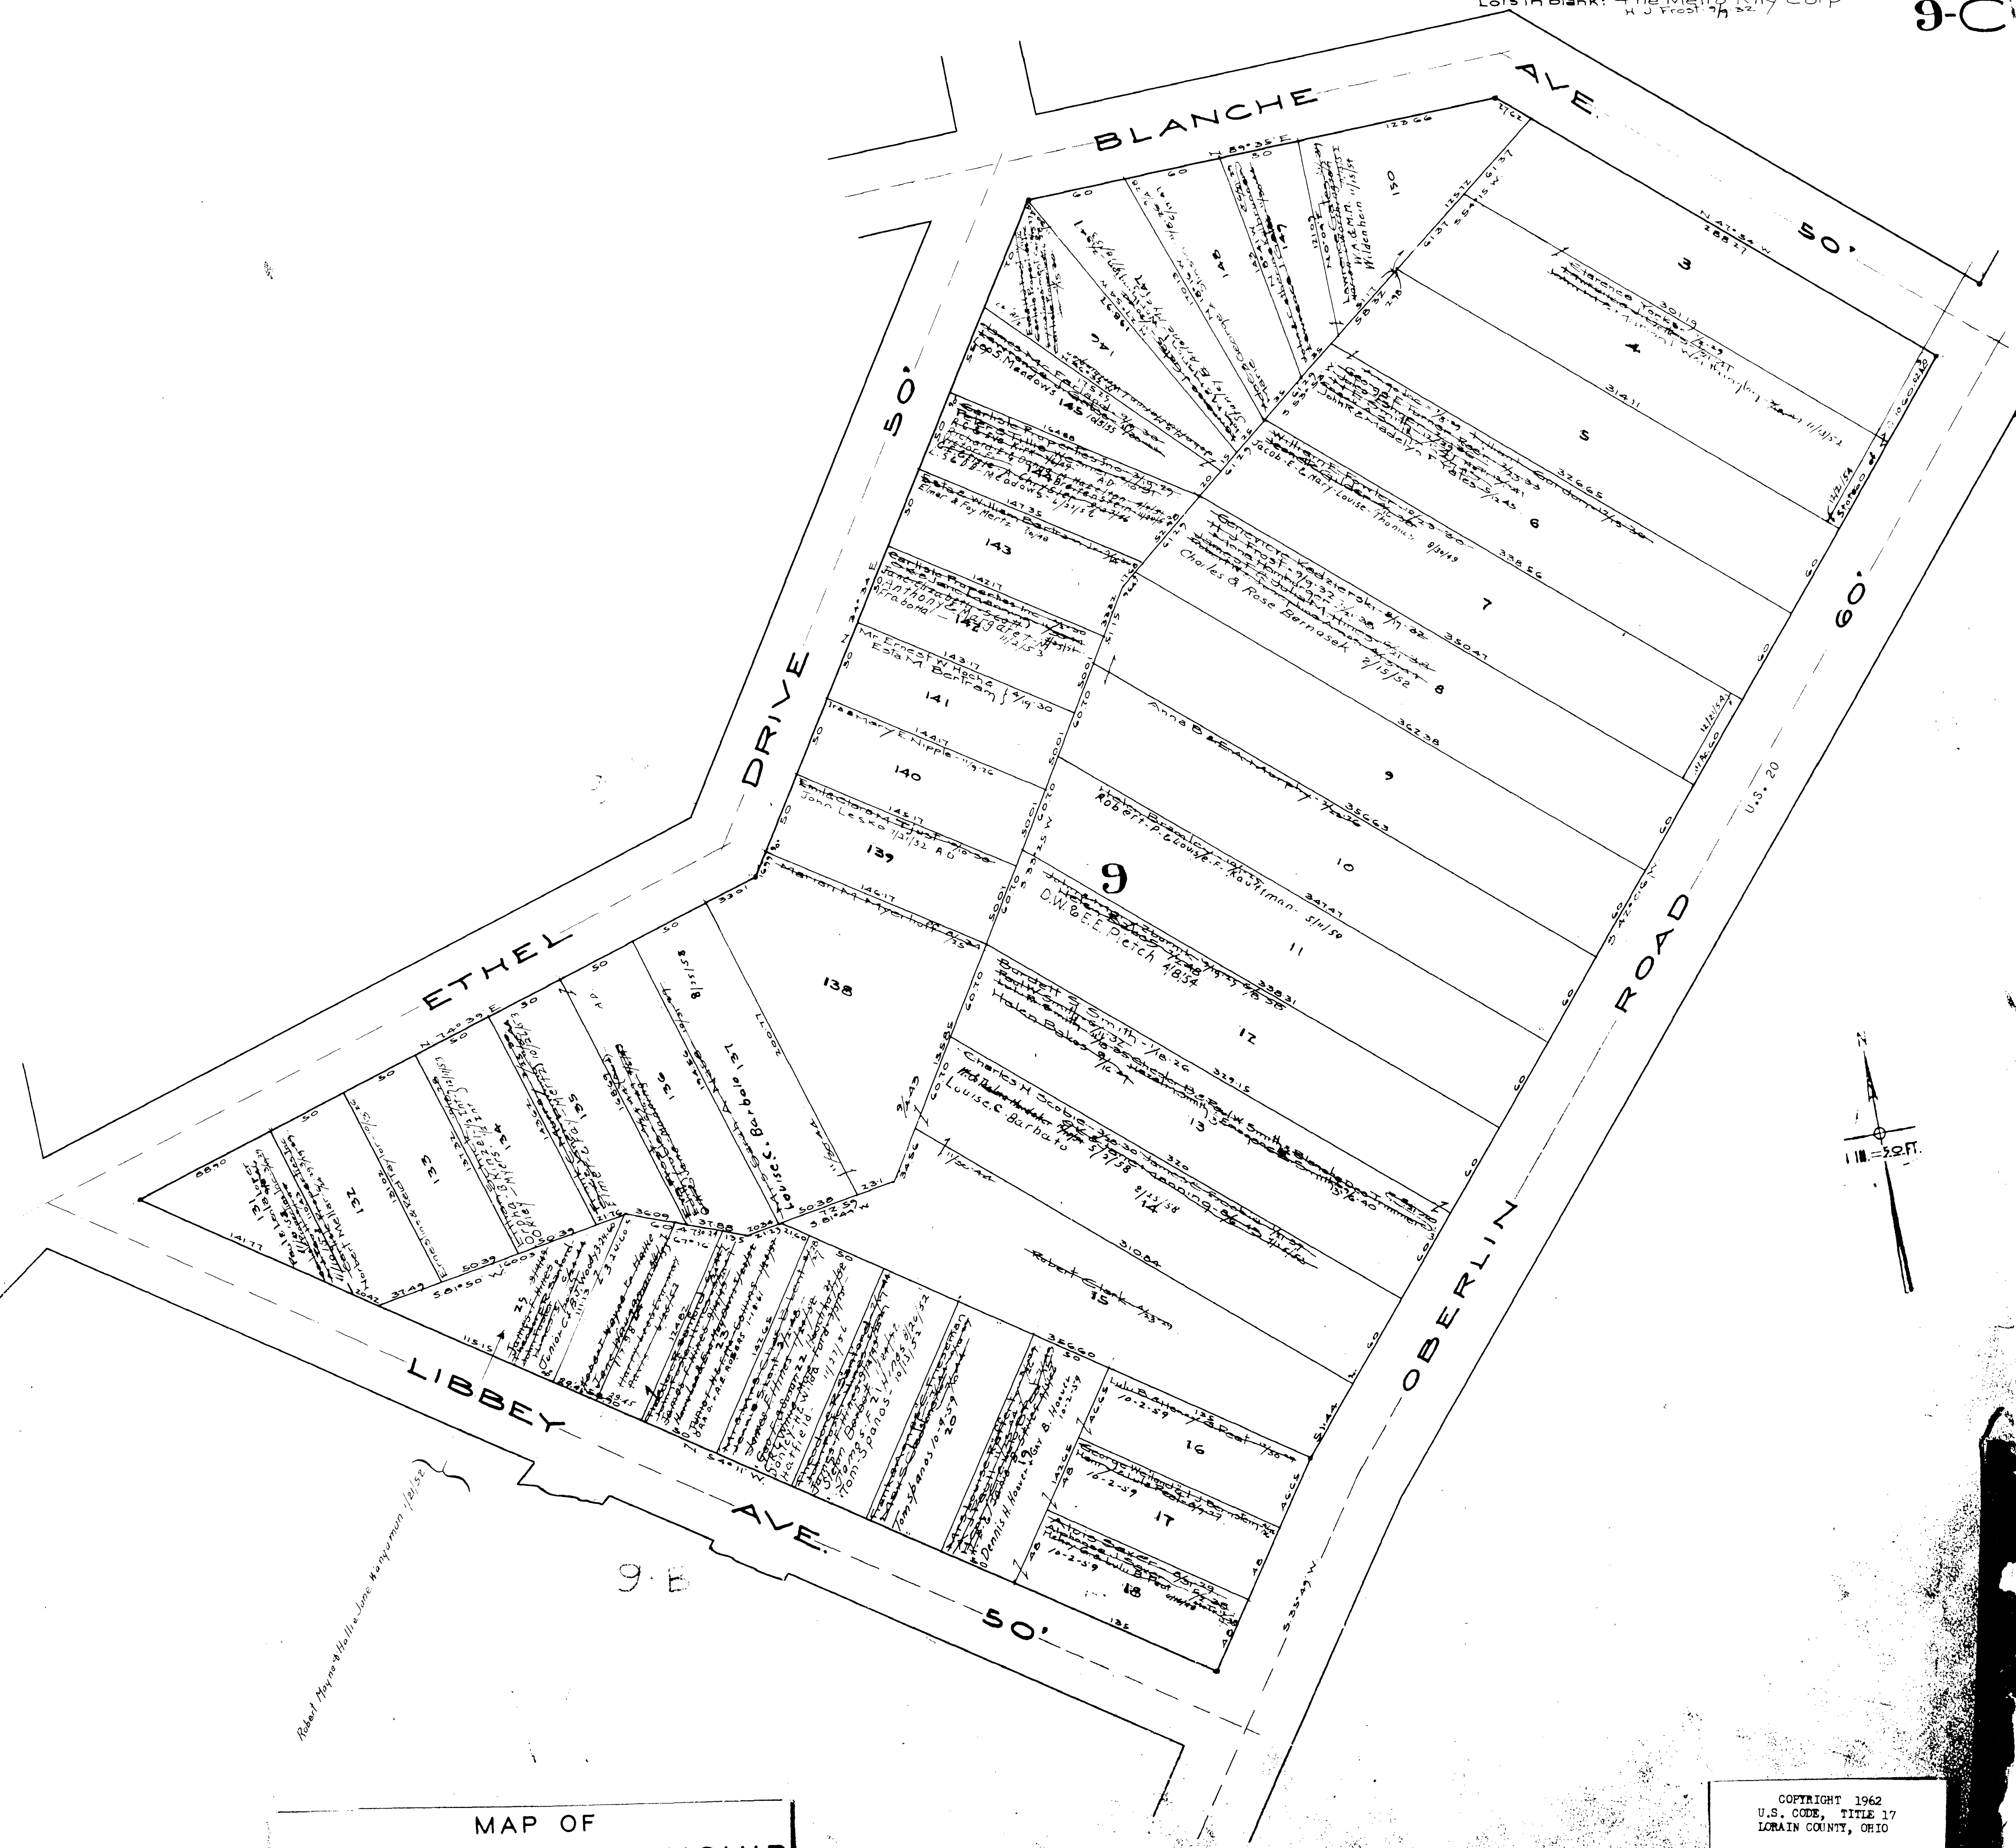

MAP OF
CARLISLE TOWNSHIP

COPYRIGHT 1962
U.S. CODE, TITLE 17
LORAIN COUNTY, OHIO
Reproduced by,
Allied Microfilm Corp.
Akron, Ohio