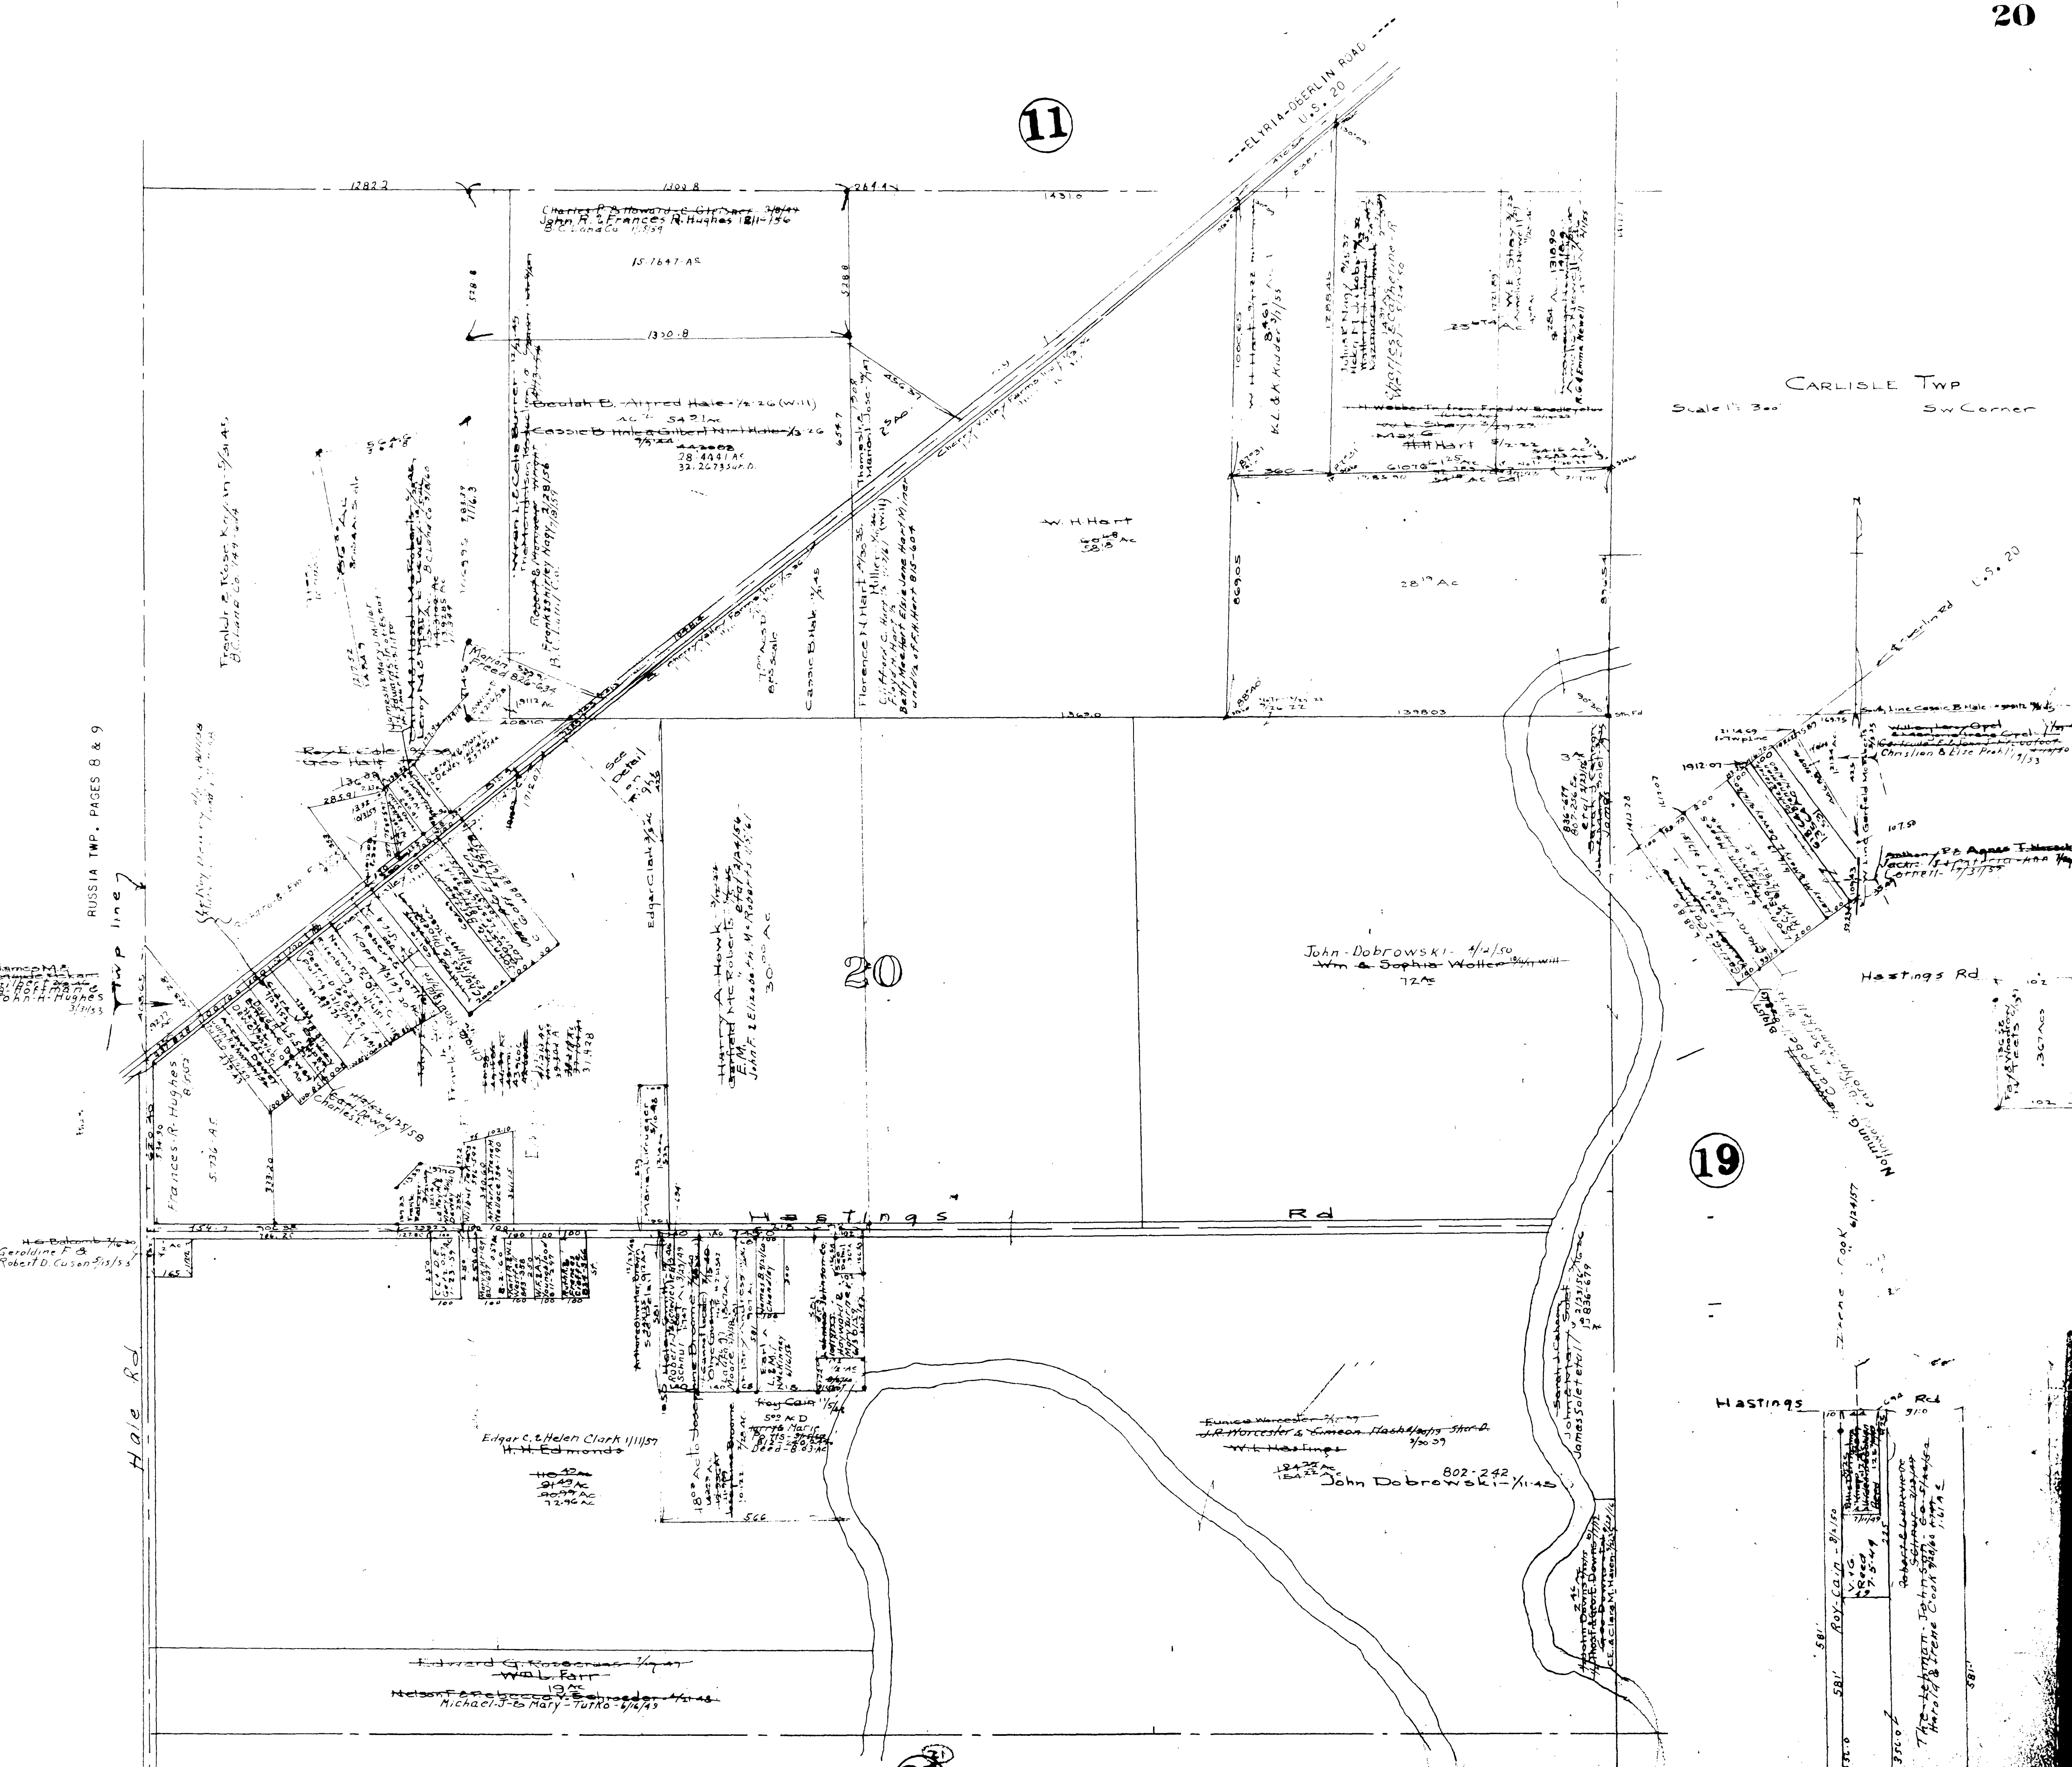

11

CARLISLE TWP
Scale 1" = 300'
Sw Corner

RUSSIA TWP. PAGES 8 & 9

Hale Rd

Hastings Rd

ELYRIA-OBERLIN ROAD
U.S. 20

MAP OF
CARLISLE TOWNSHIP

COPYRIGHT 1962
U.S. CODE, TITLE 17
LORAIN COUNTY, OHIO
Reproduced by,
Allied Microfilm Corp.
Akron, Ohio

21

19