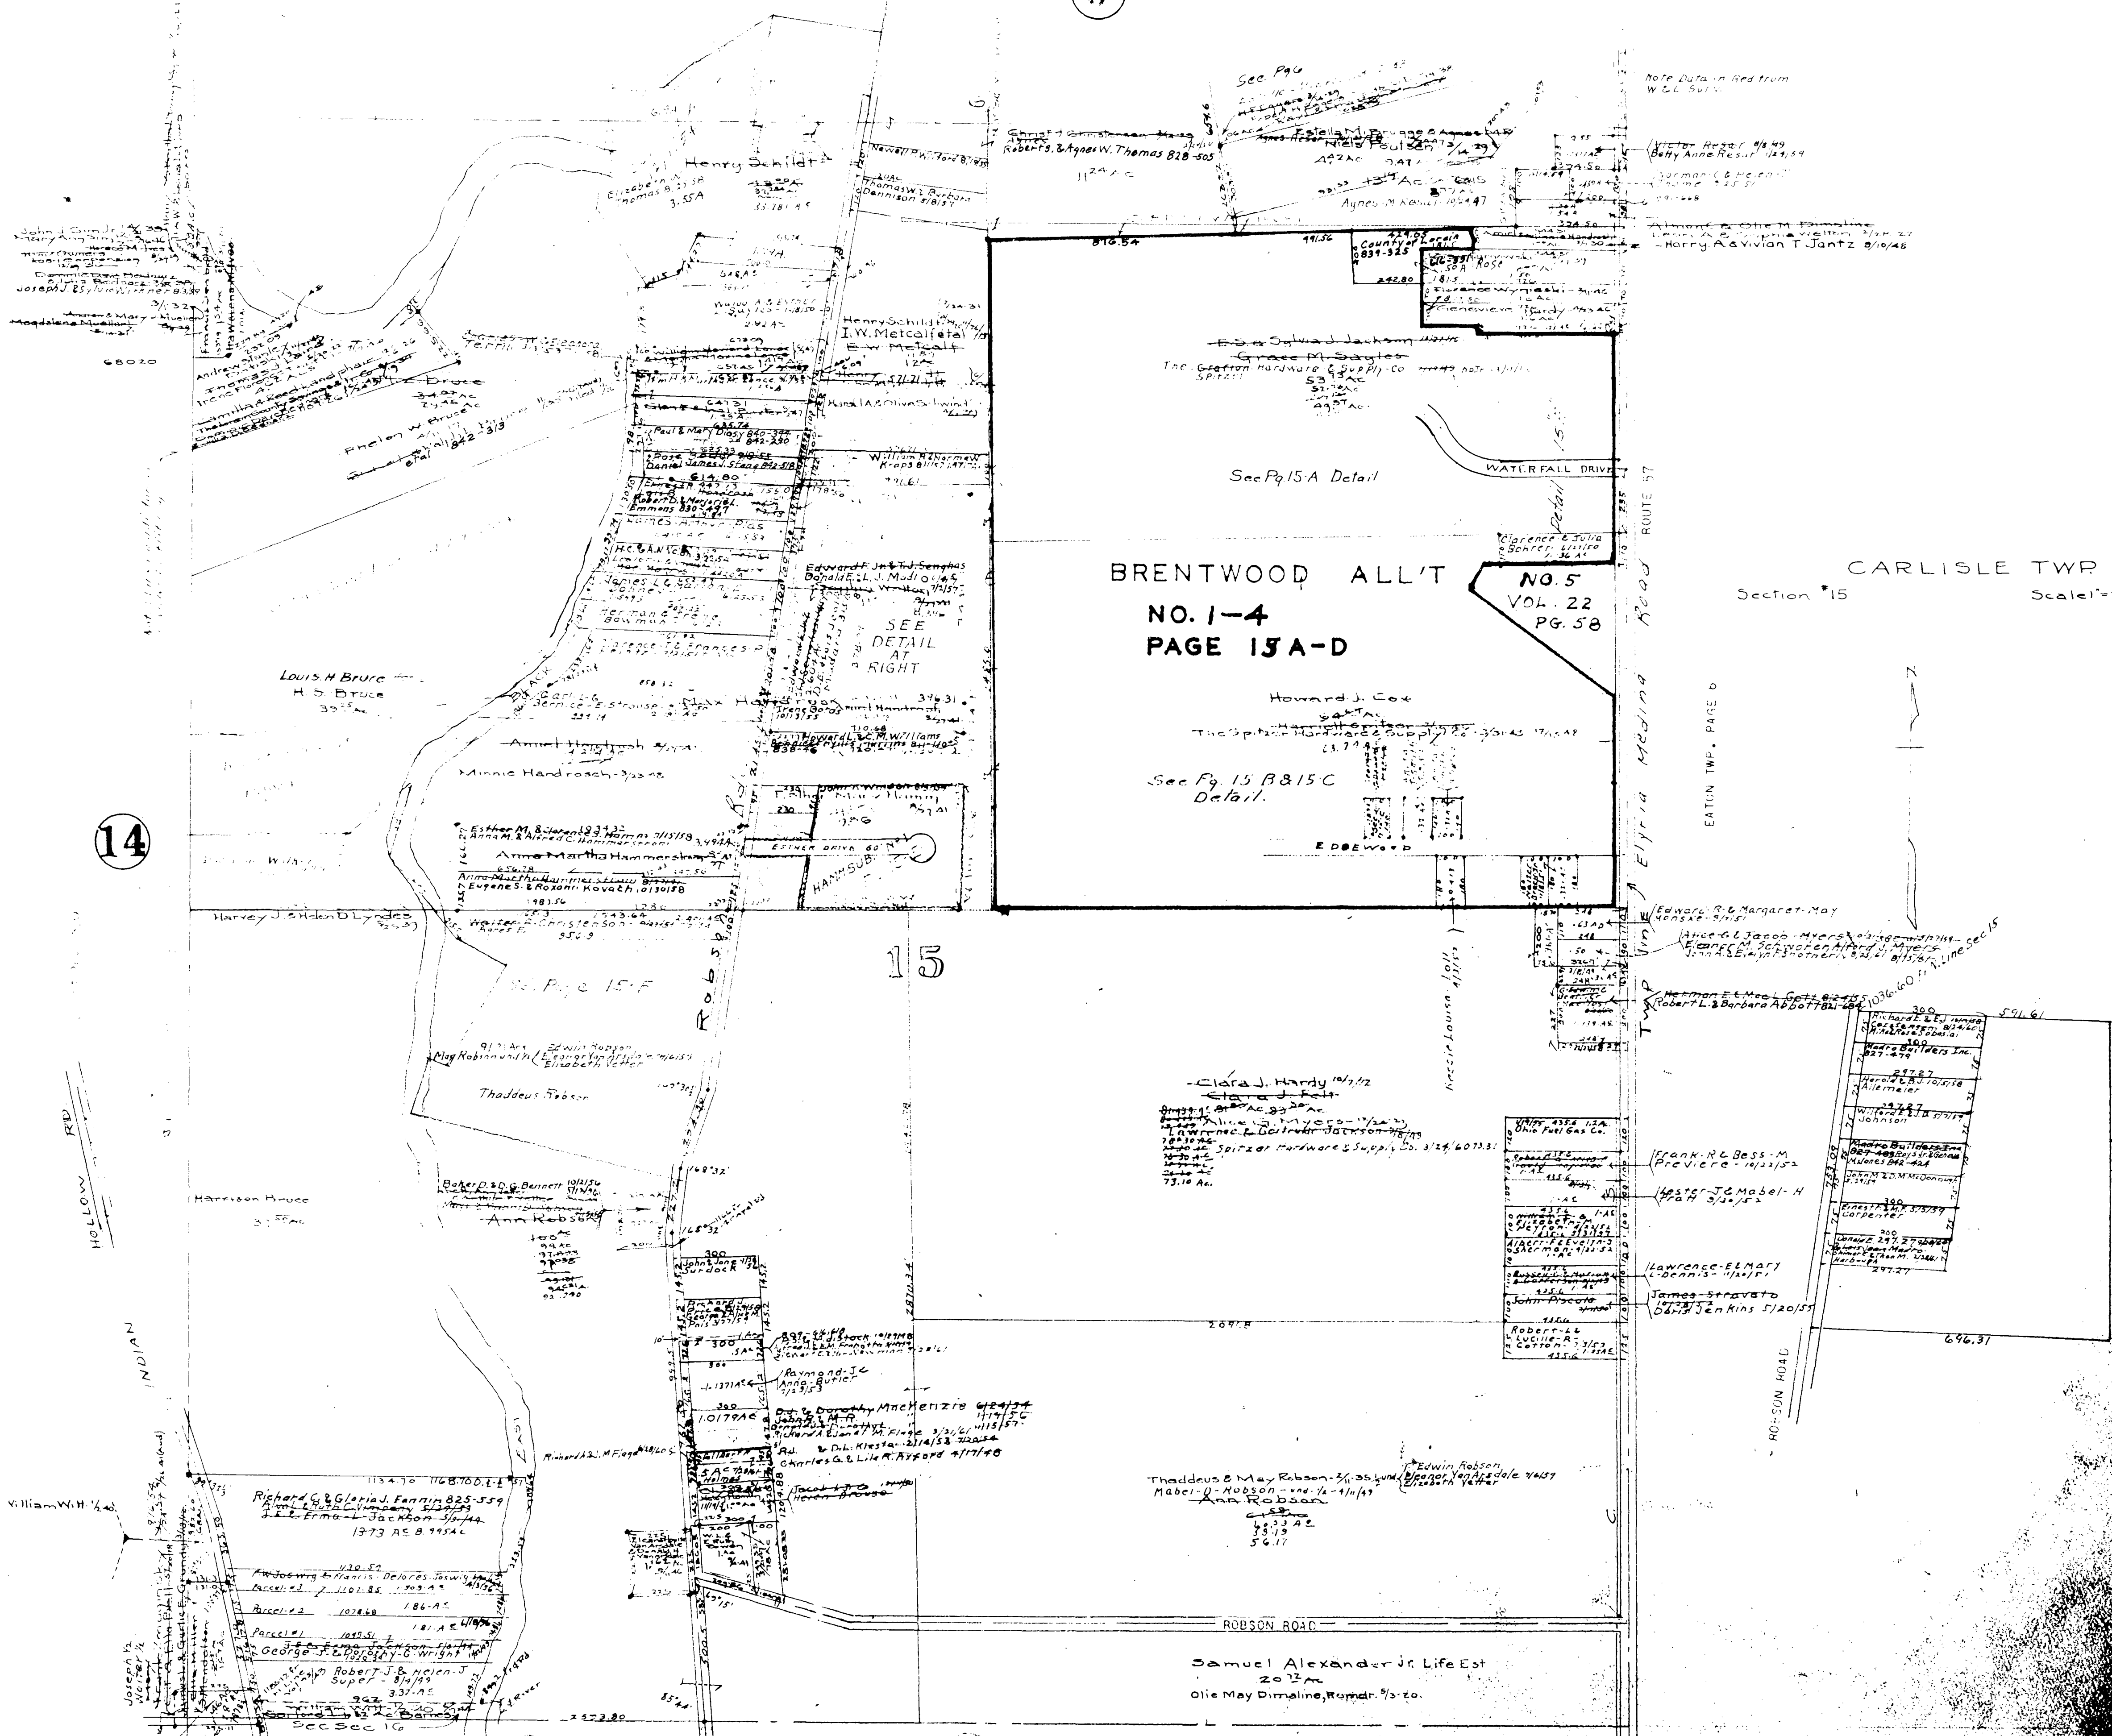

6

14

15

16

MAP OF
CARLISLE TOWNSHIP

COPYRIGHT 1962
U.S. CODE, TITLE 17
LORAIN COUNTY, OHIO
Reproduced by,
Allied Microfilm Corp.
Akron, Ohio