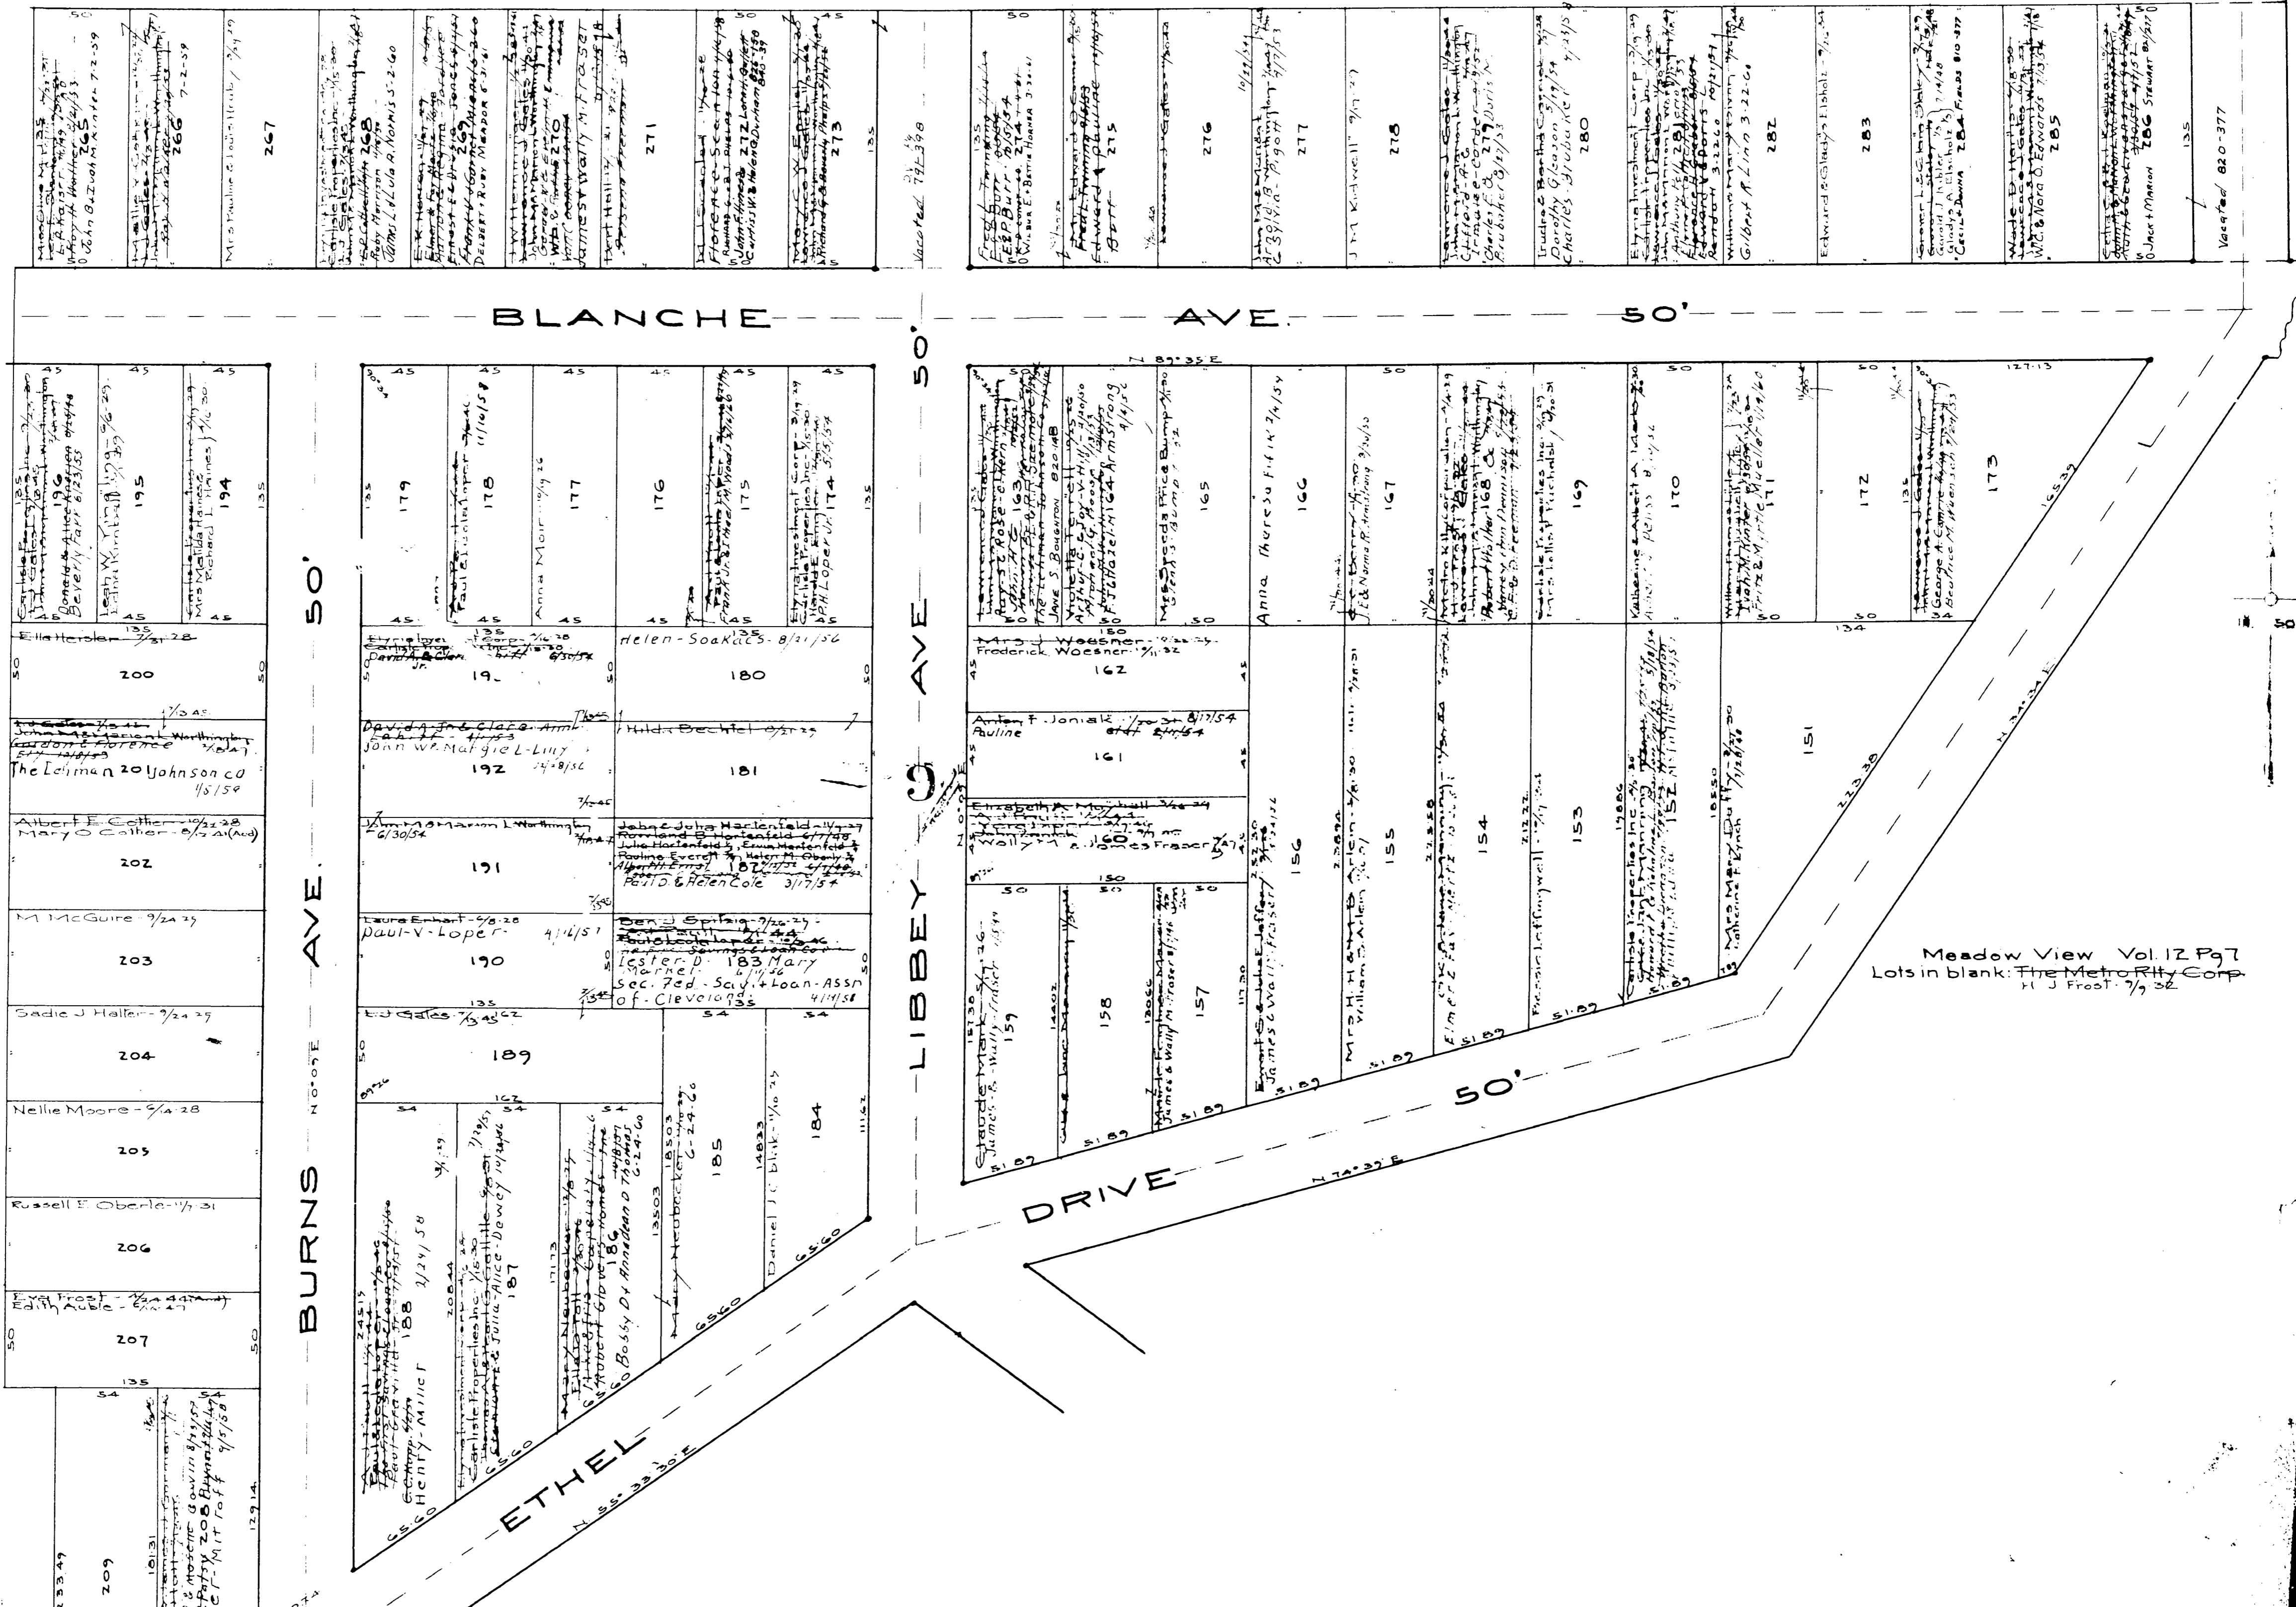

BLANCHE AVE. 50'

BURNS AVE. 50'

LIBBEY AVE. 50'

ETHEL DRIVE

MAP OF CARLISLE TOWNSHIP

Meadow View Vol. 12 Pg 7
Lots in blank: The Metropolitan Corp
H. J. Frost - 7/9/32

COPYRIGHT 1962
U.S. CODE, TITLE 17
LORAIN COUNTY, OHIO
Reproduced by,
Allied Microfilm Corp.
Akron, Ohio