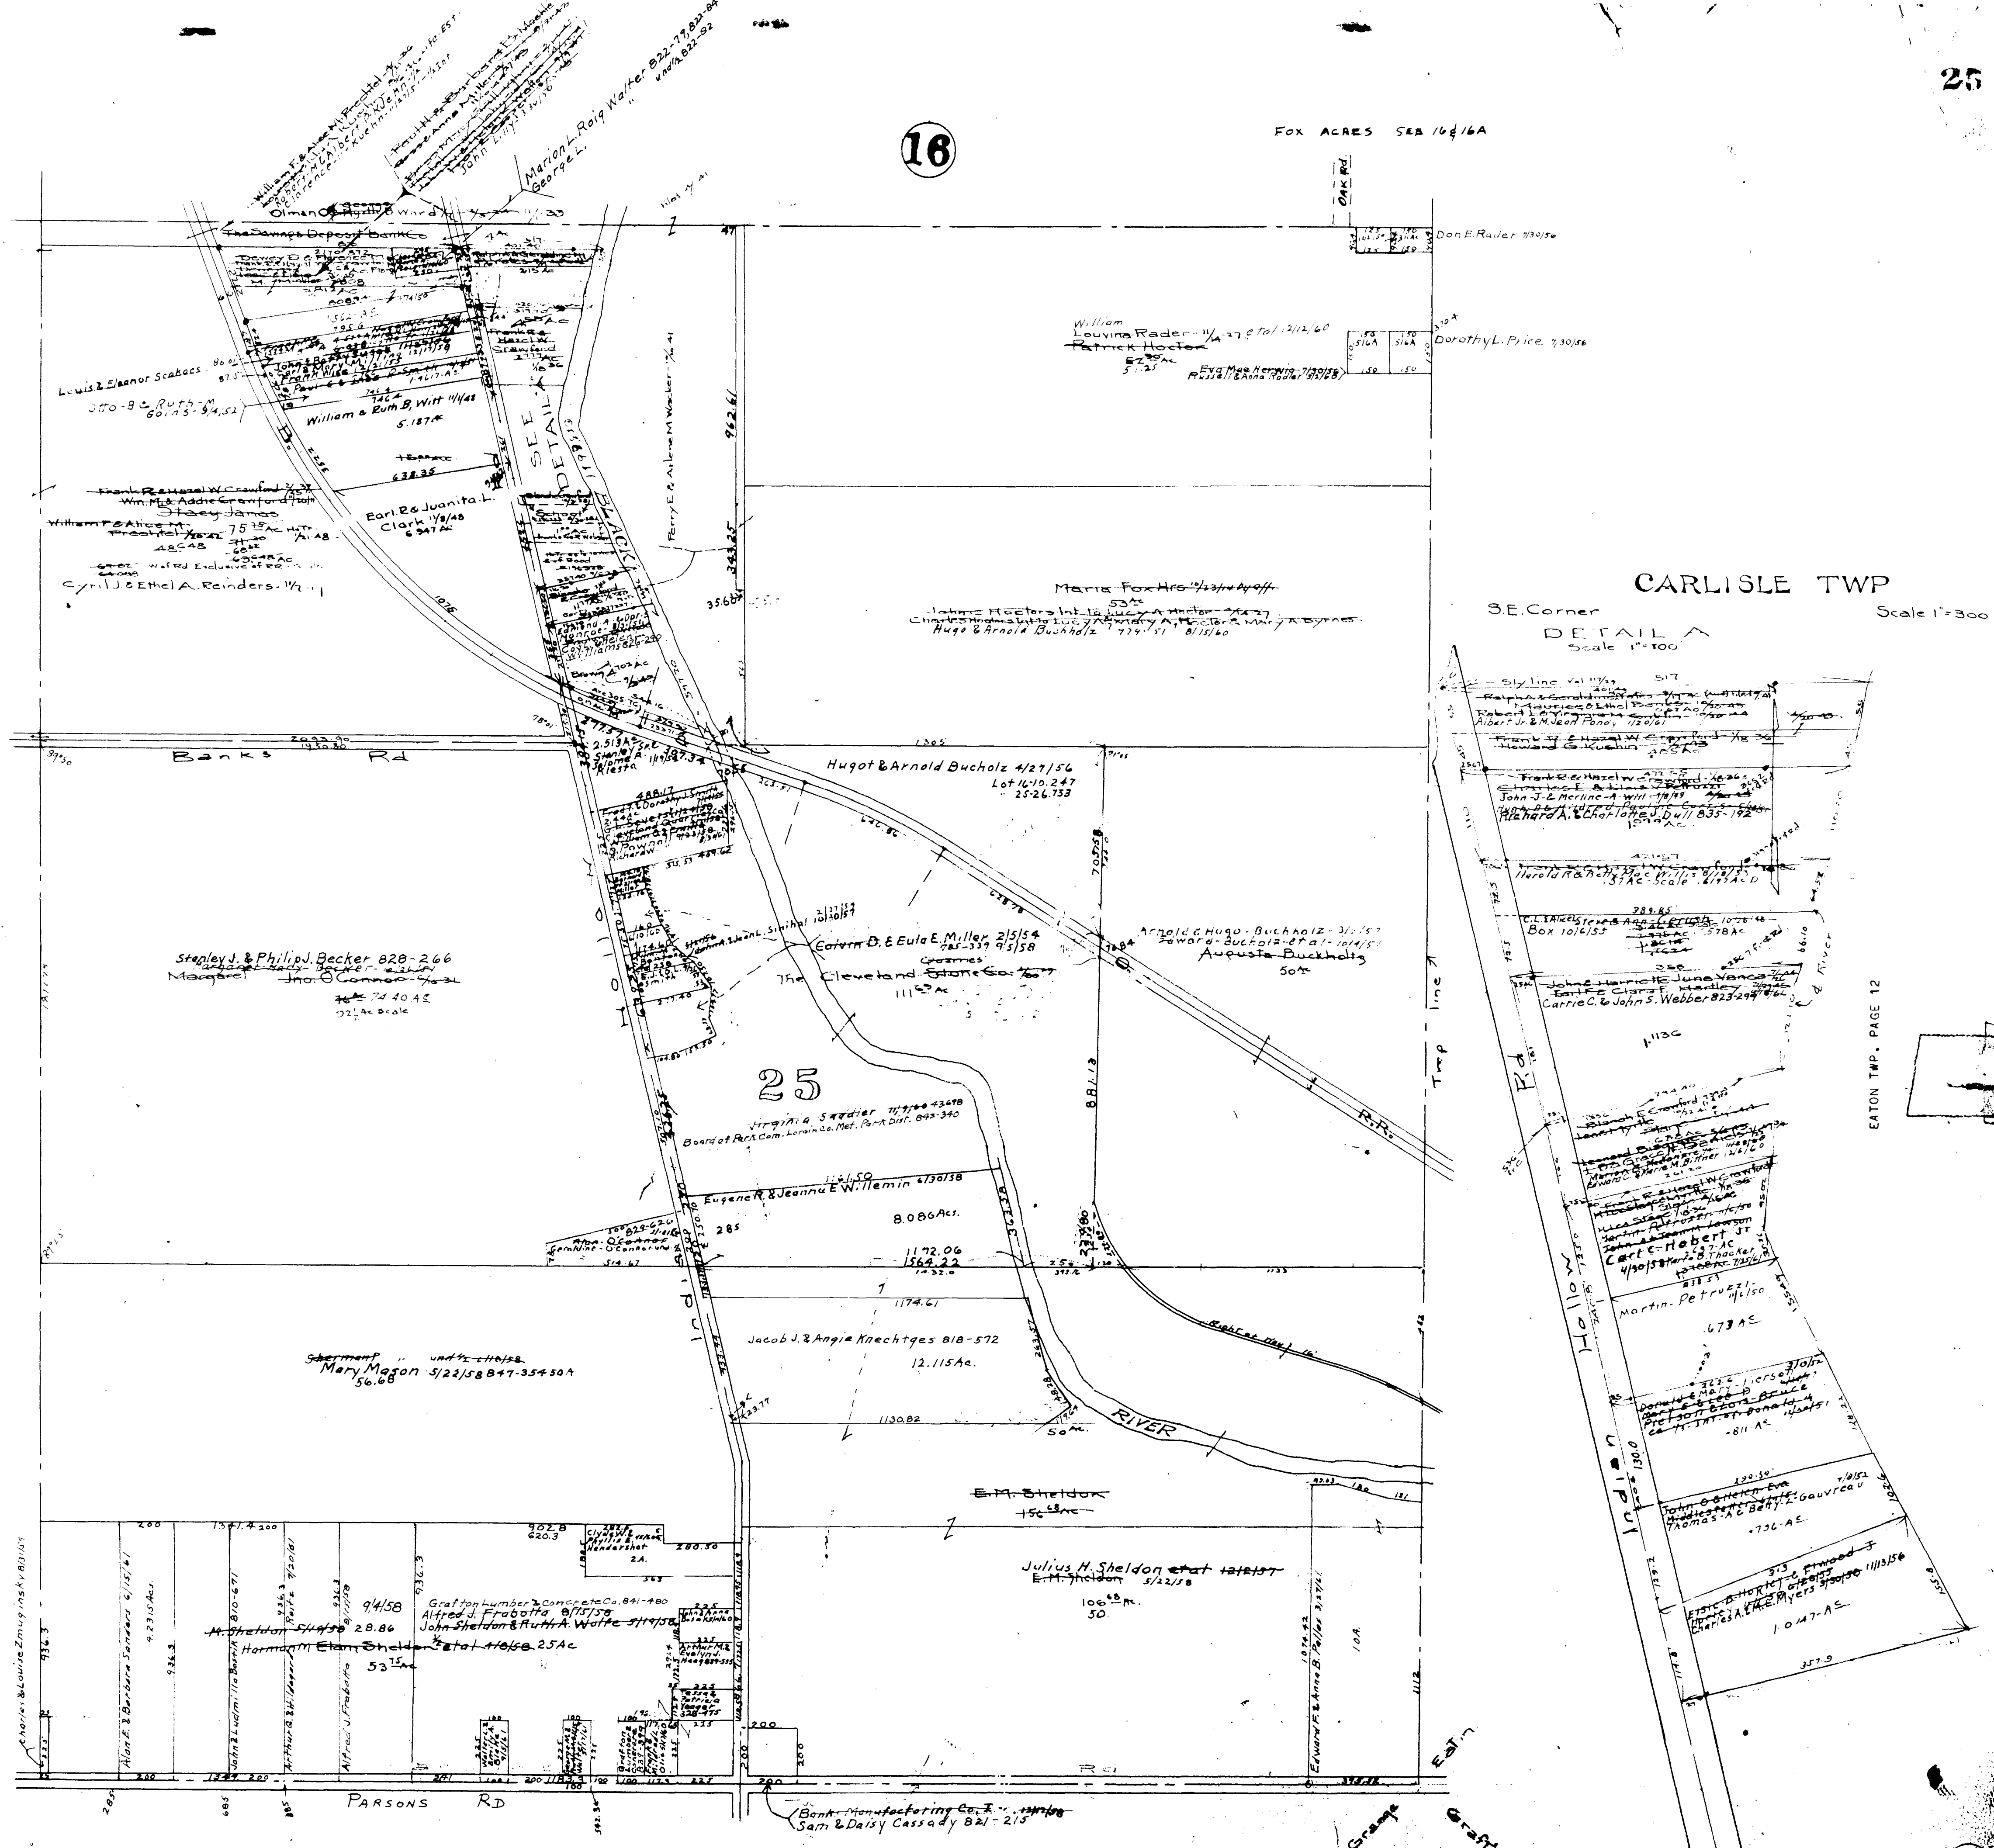

16

FOX ACRES SEA 10 1/2 16A

MAP OF
CARLISLE TOWNSHIP

LAGRANGE TWP. PAGE 4

COPYRIGHT 1962
U.S. CODE, TITLE 17
LORAIN COUNTY, OHIO

Reproduced by,
Allied Microfilm Corp.
Akron, Ohio

EATON TWP. PAGE 12