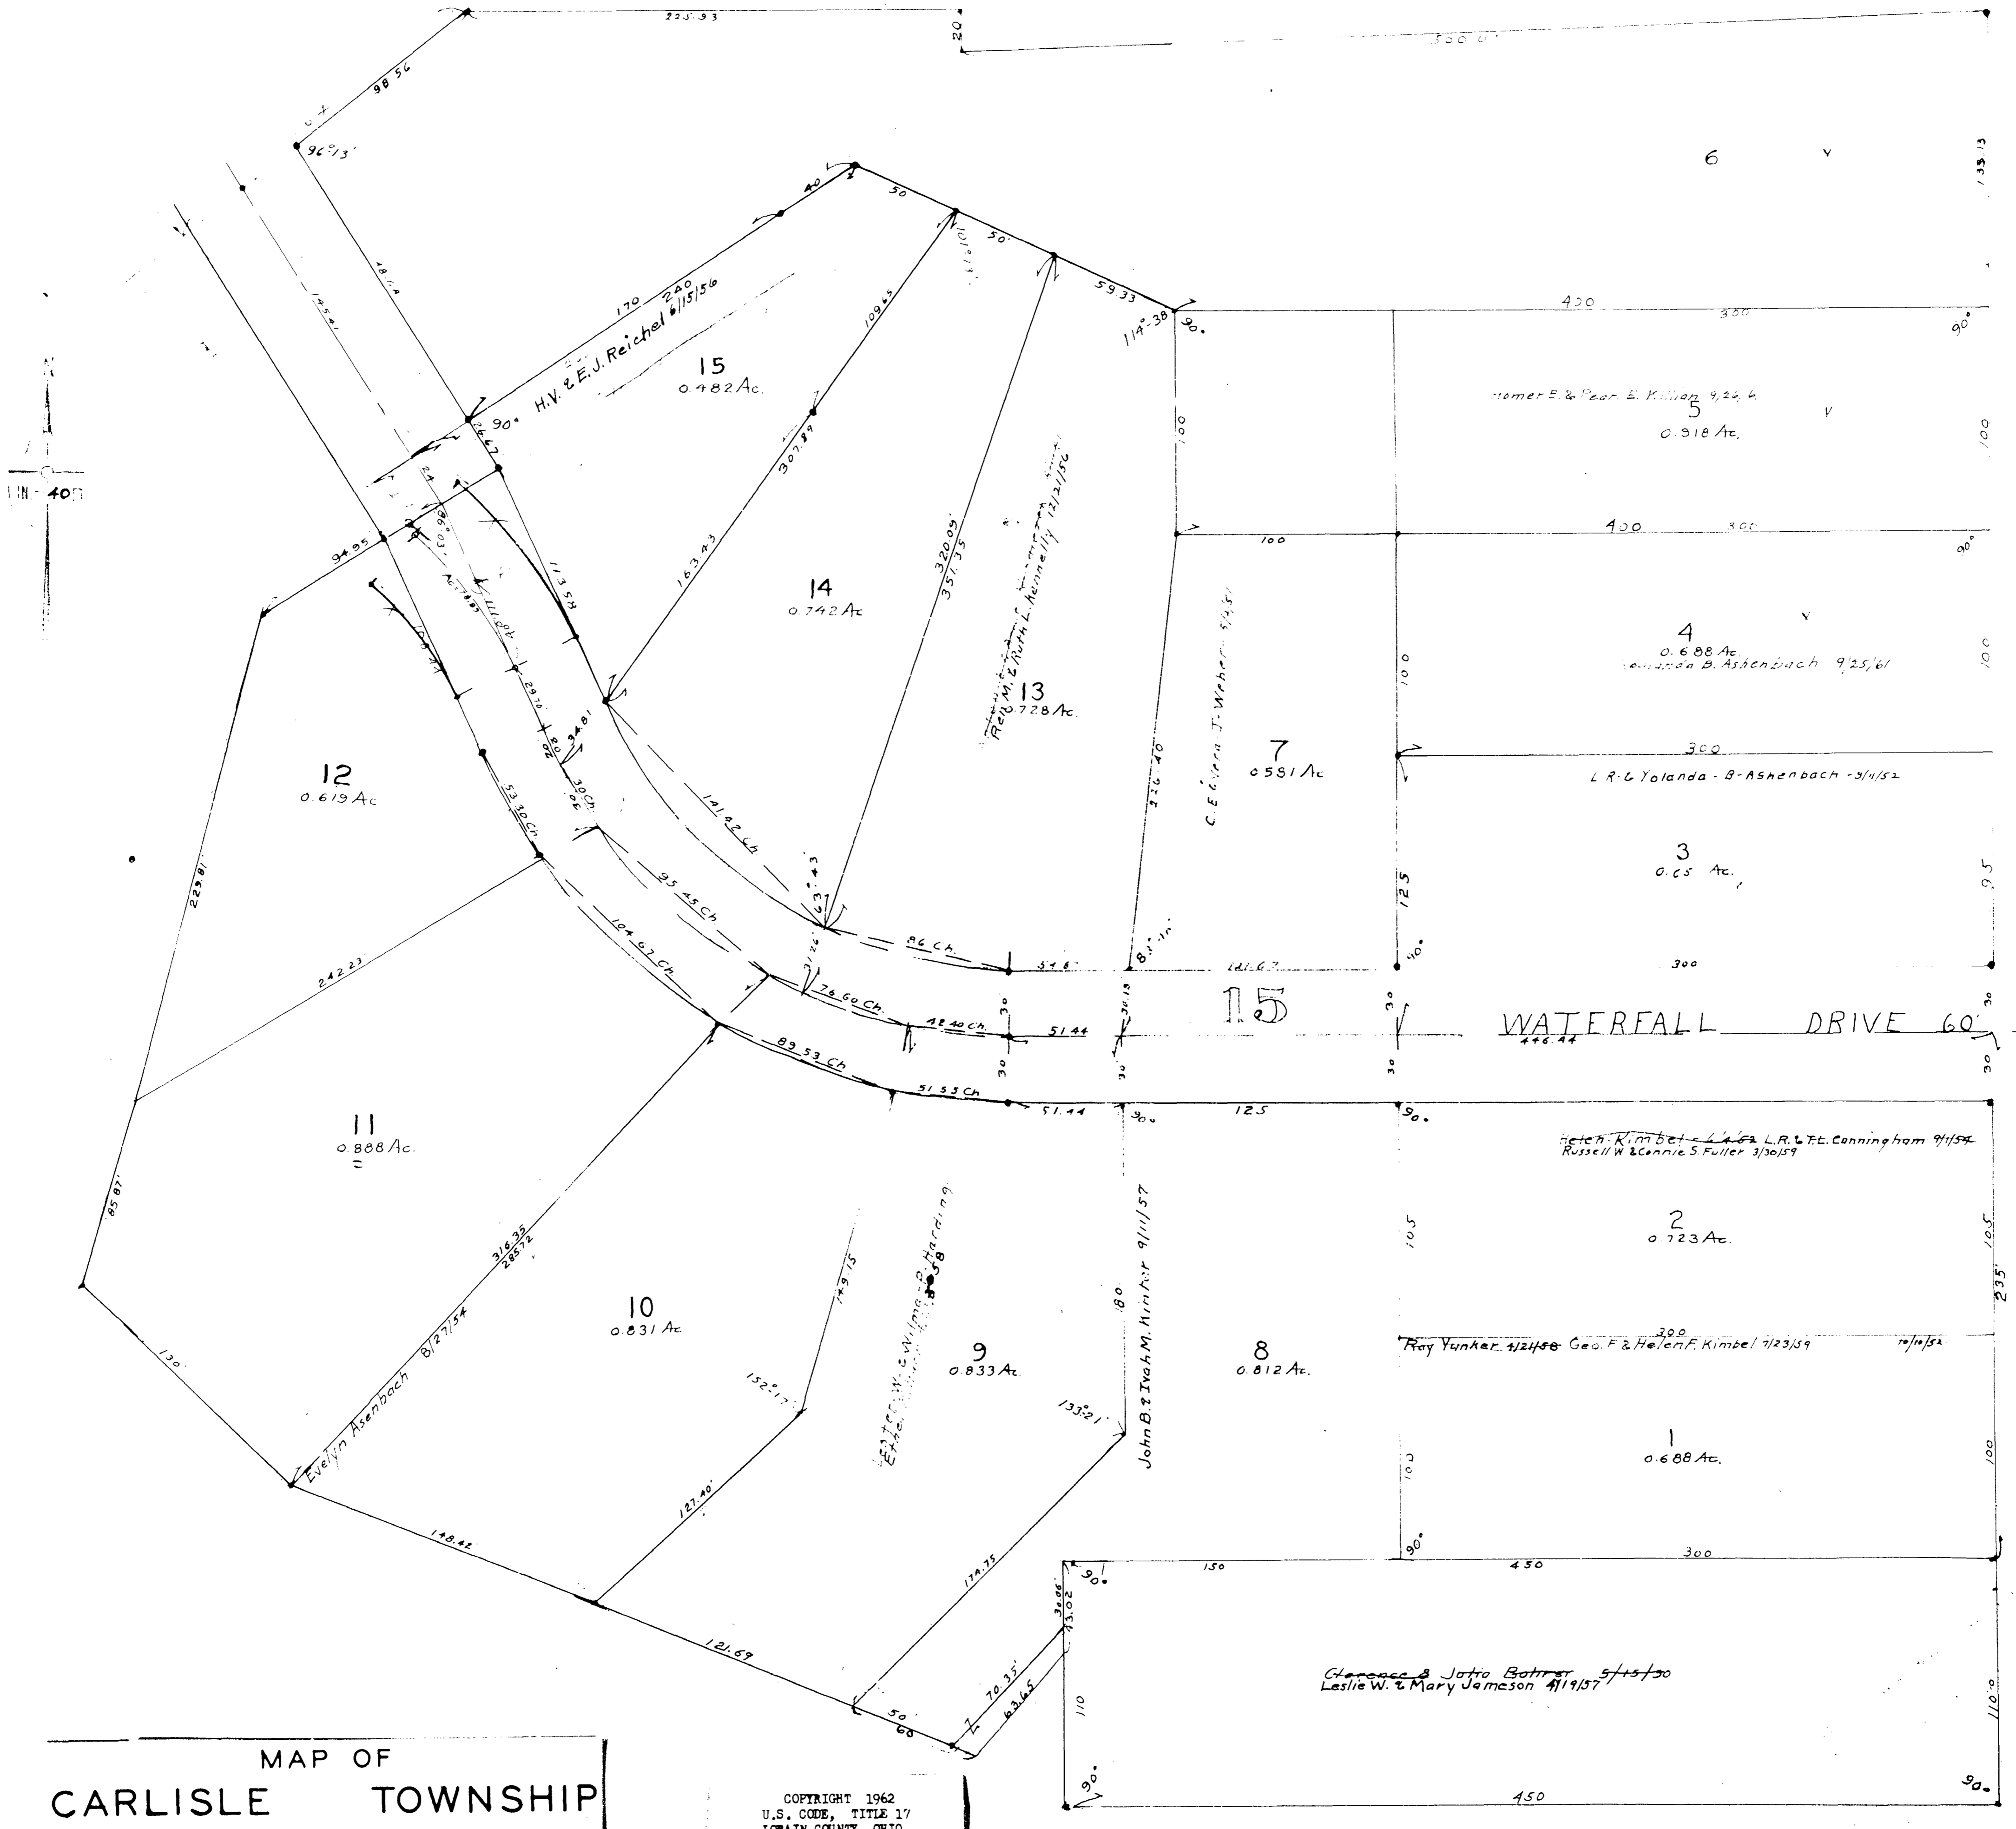

MAP OF
CARLISLE TOWNSHIP

COPYRIGHT 1962
U.S. CODE, TITLE 17
LORAIN COUNTY, OHIO
Reproduced by,
Allied Microfilm Corp.
Akron, Ohio

SPITZER PROPOSED ALLI No 1.

ROUTE 57
ROAD
GRAFTON
125
135
VELYRIA 100
110