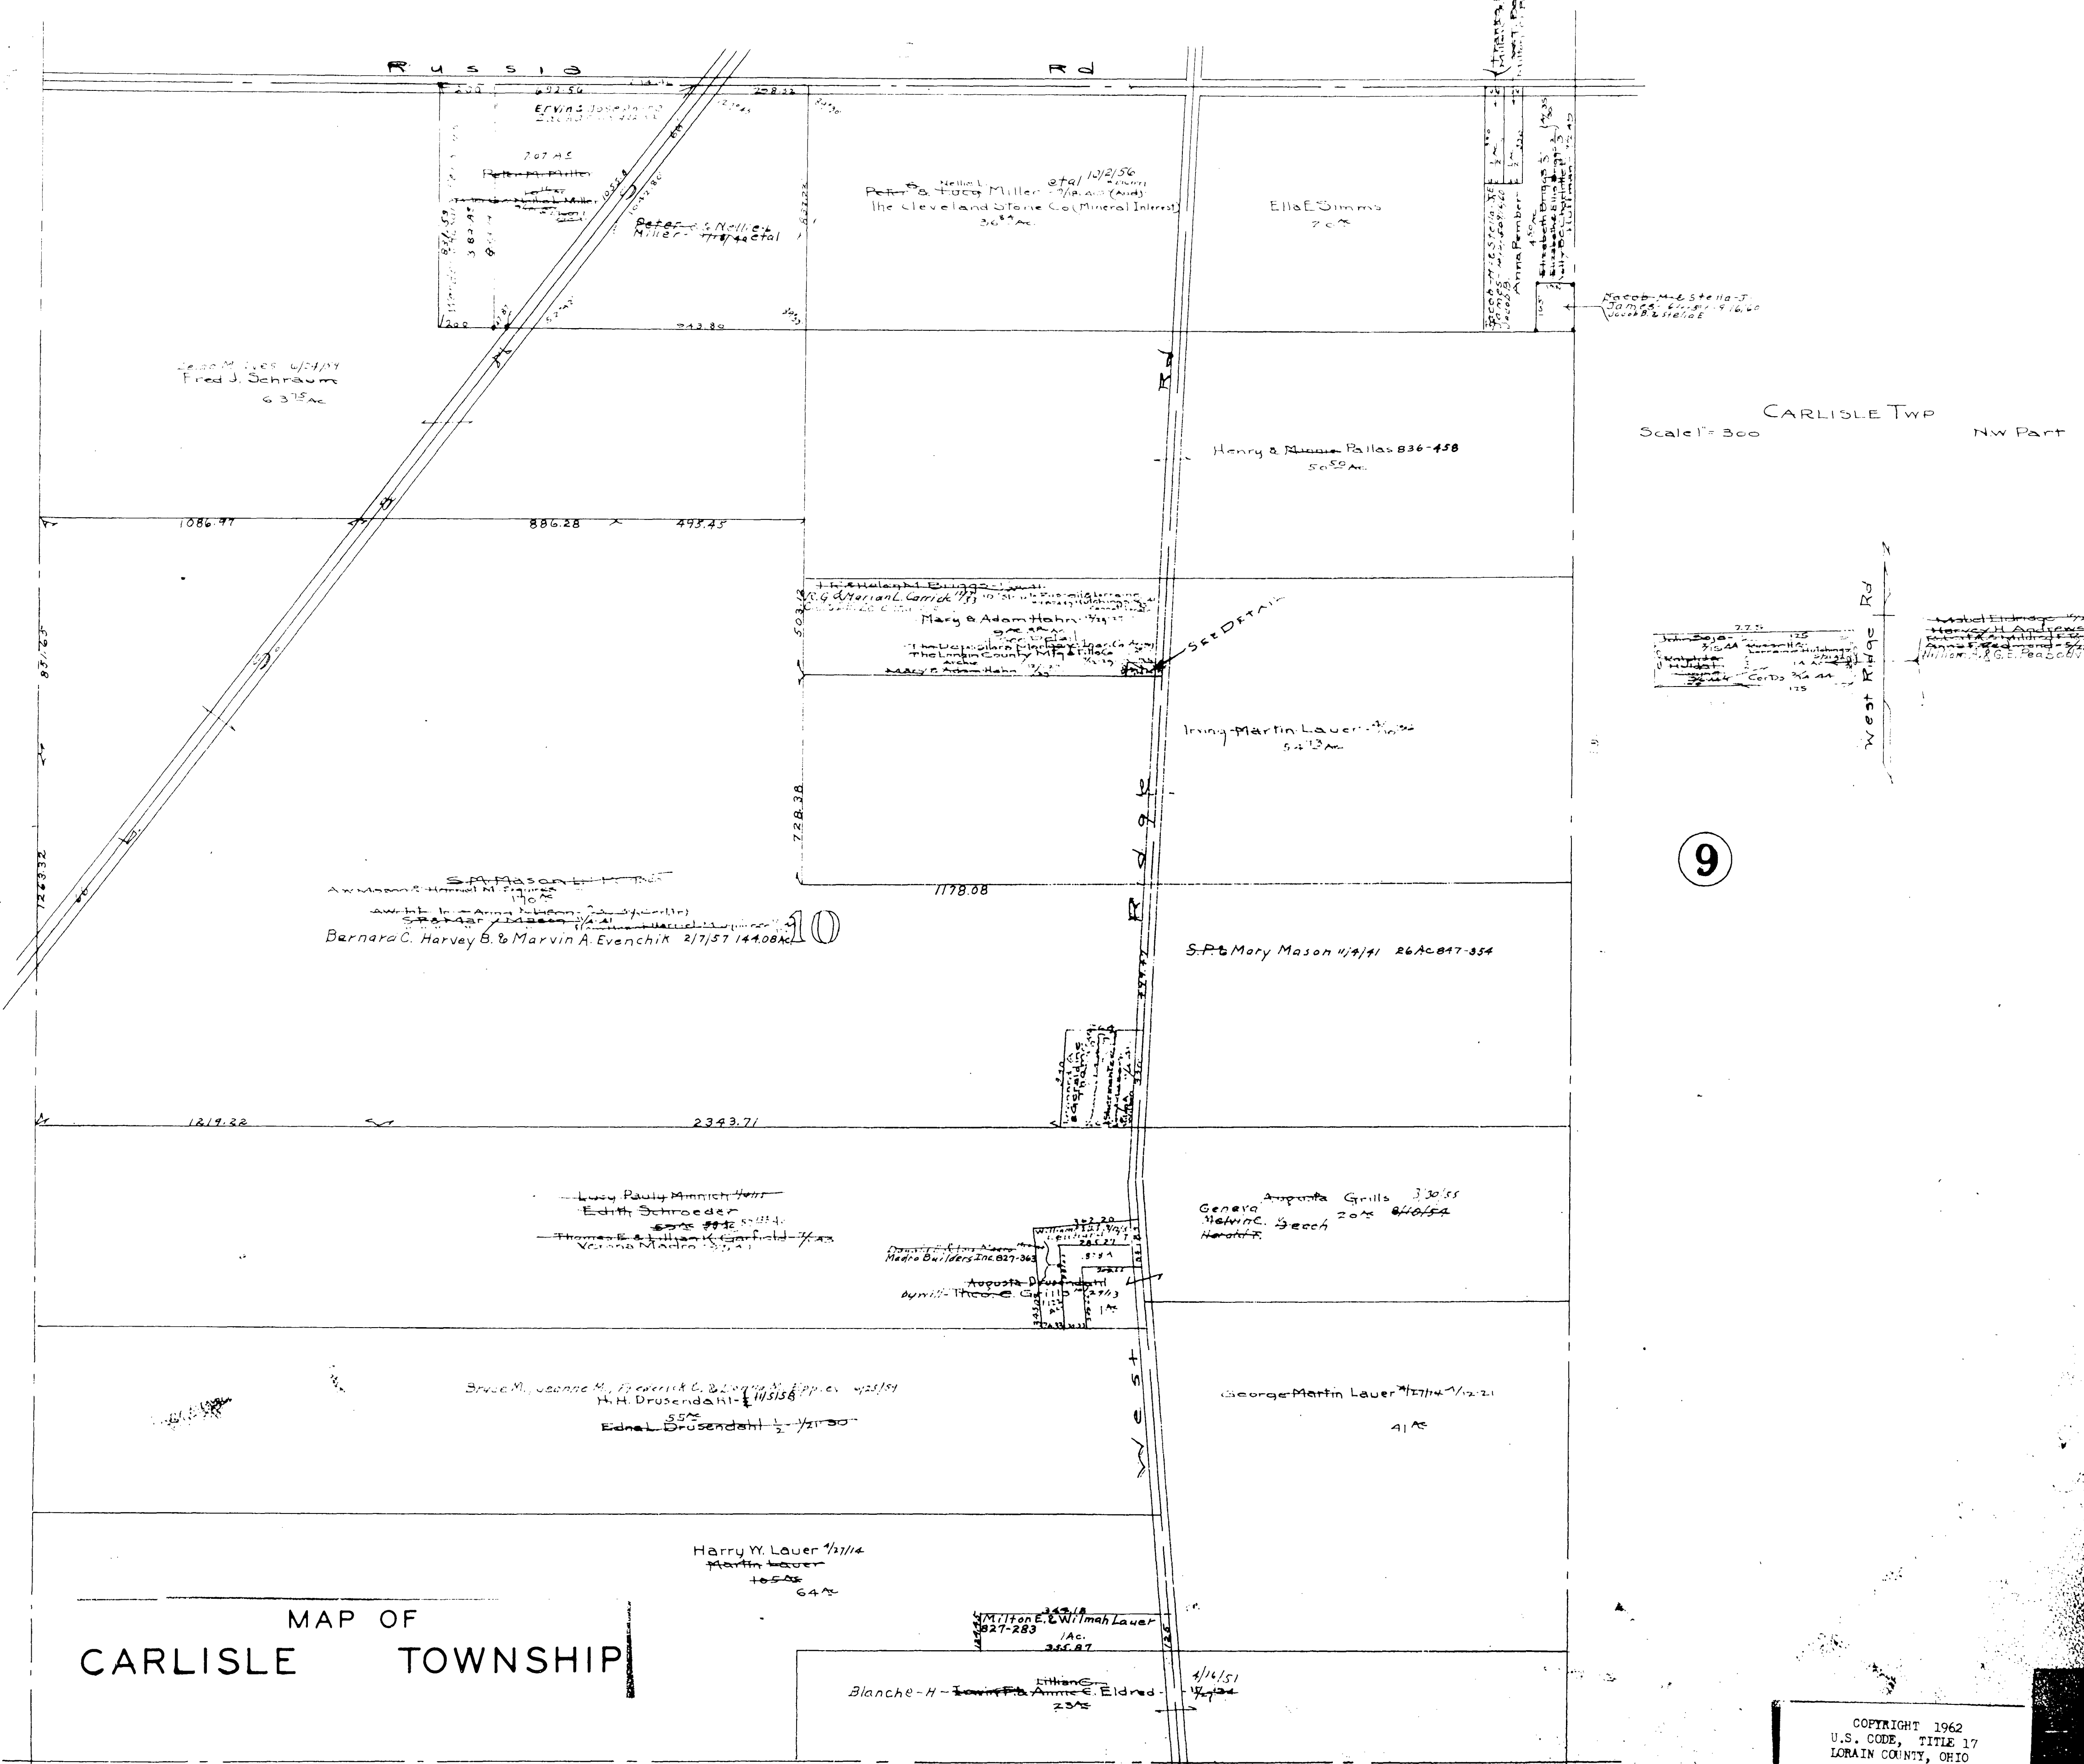

1

RUSSIA TWP. PAGE 4
Twp line

CARLISLE TWP
Scale 1" = 300' NW Part

9

MAP OF
CARLISLE TOWNSHIP

COPYRIGHT 1962
U.S. CODE, TITLE 17
LORAIN COUNTY, OHIO
Reproduced by
Allied Microfilm Corp.
Akron, Ohio

11