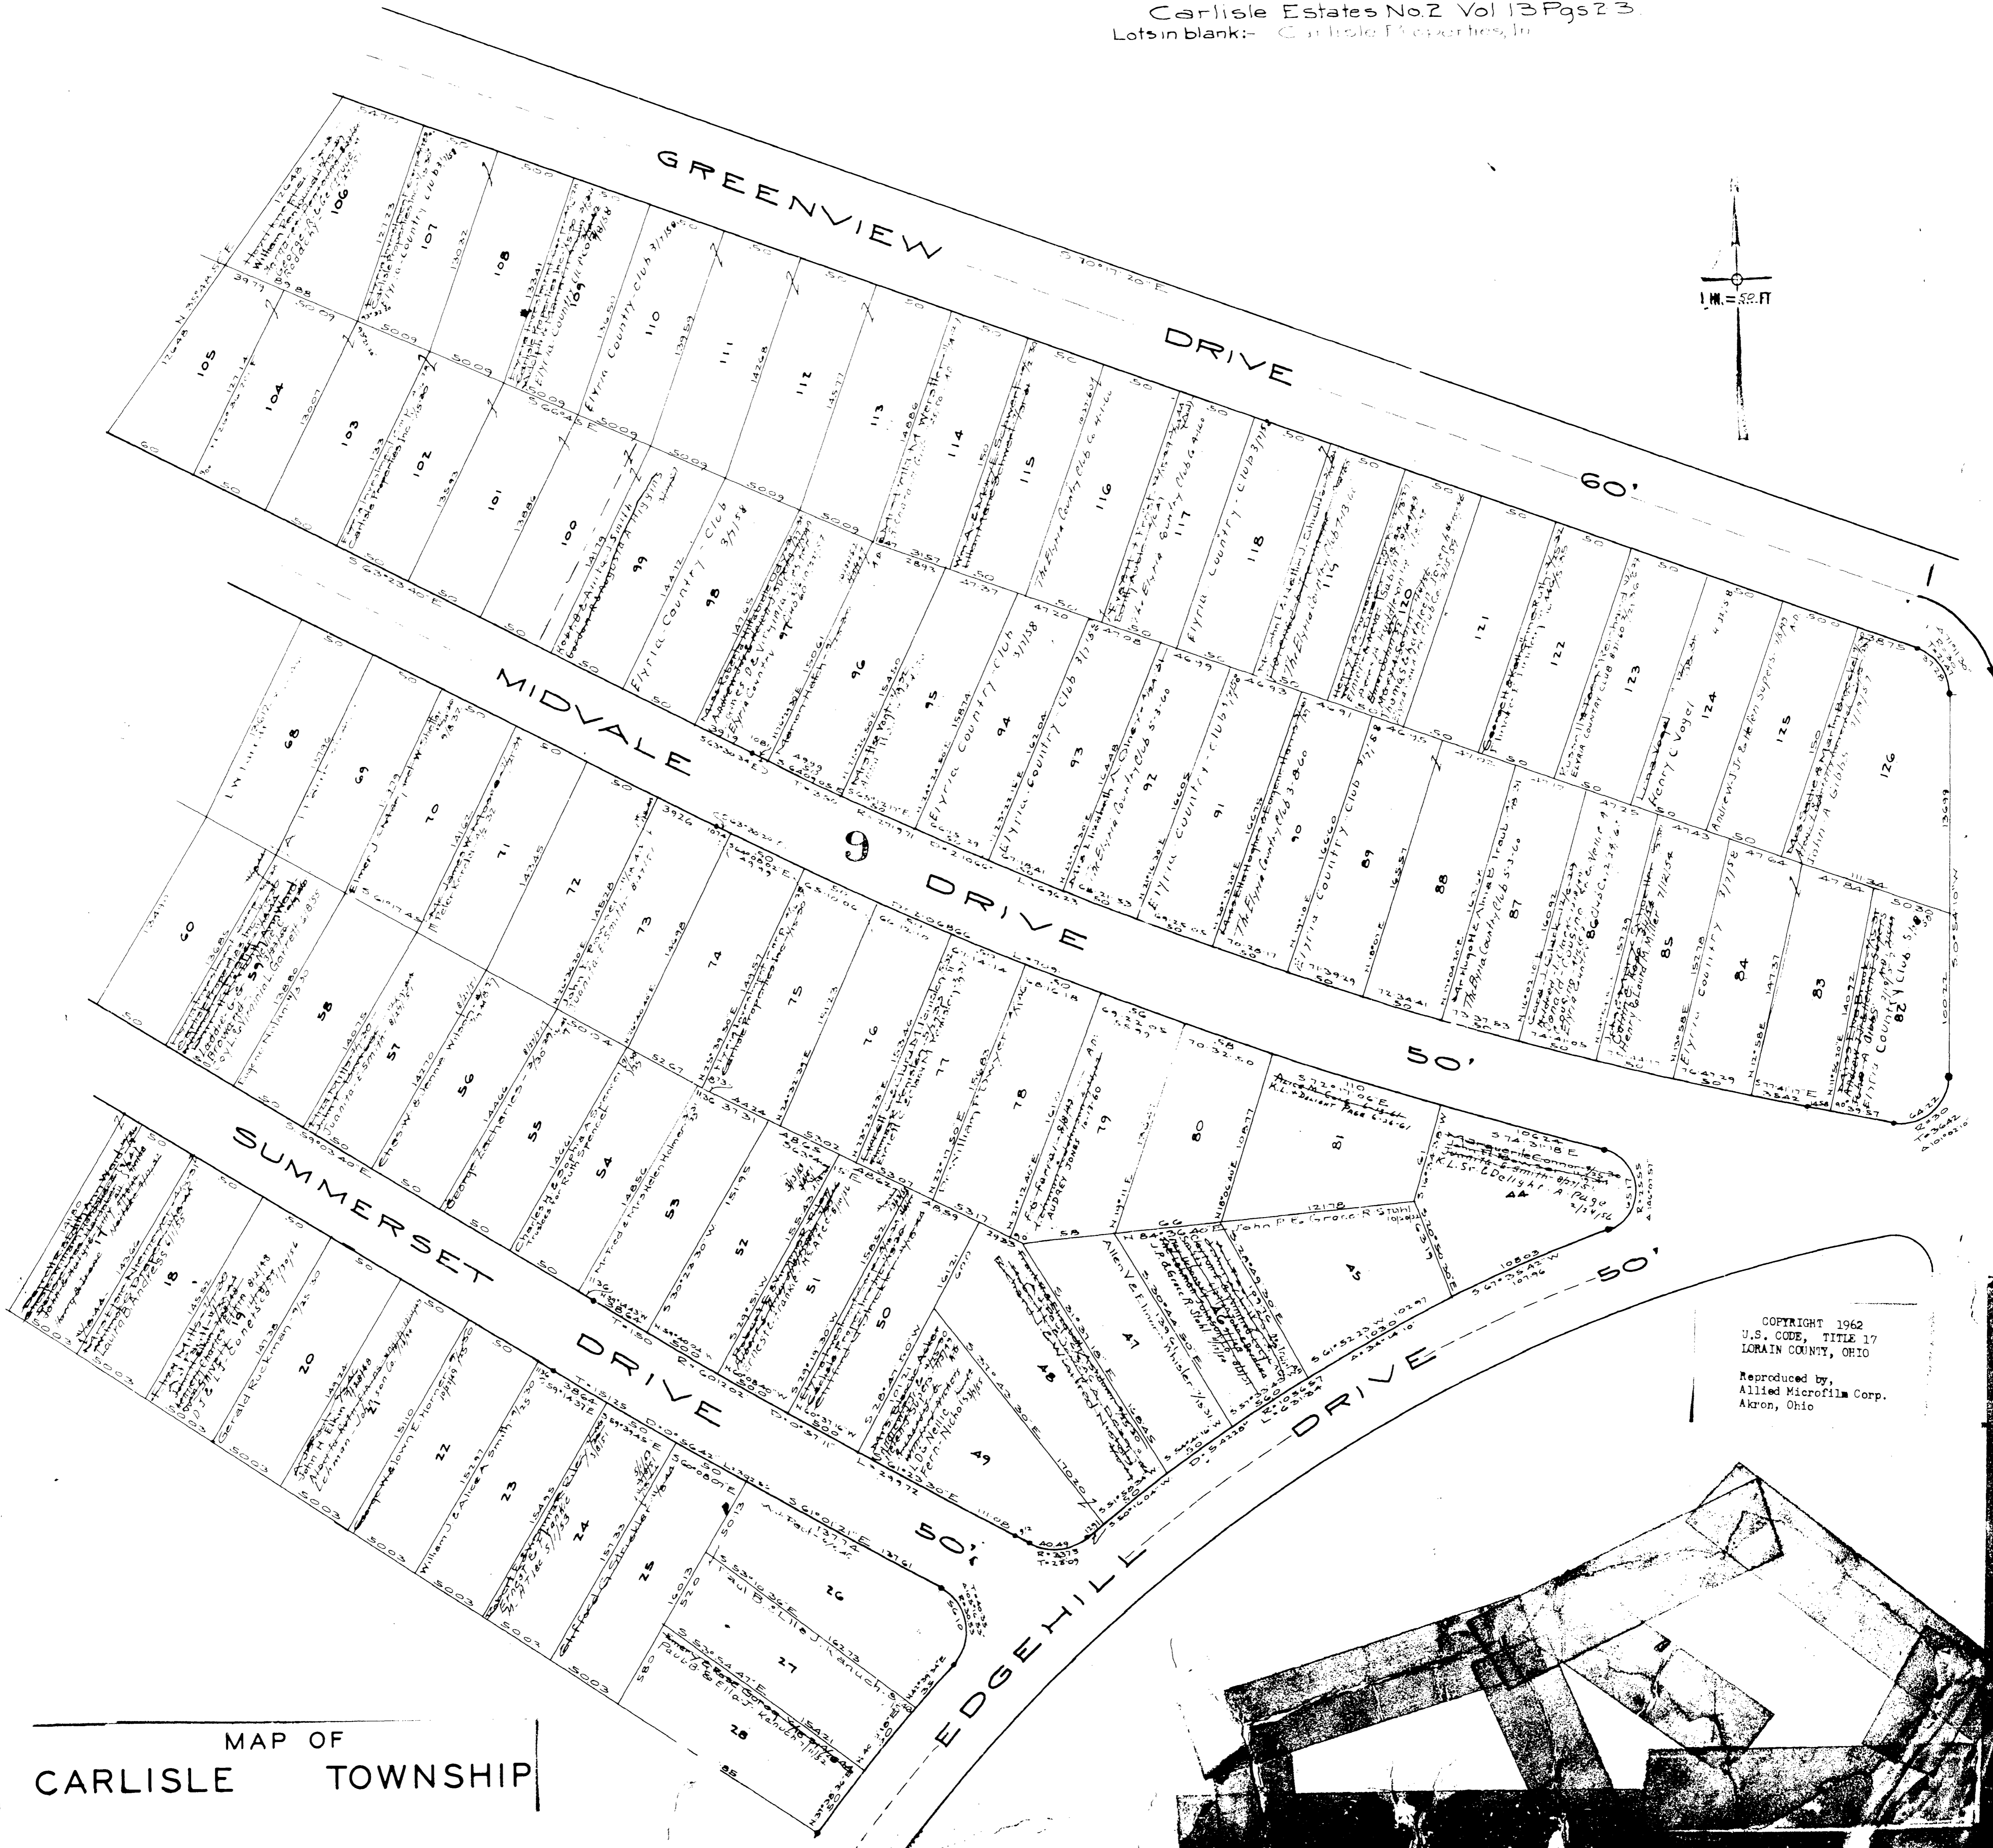

Carlisle Estates No.2 Vol 13 Pgs 23
Lots in blank:- Carlisle Properties, Inc.

MAP OF
CARLISLE TOWNSHIP

COPYRIGHT 1962
U.S. CODE, TITLE 17
LORAIN COUNTY, OHIO
Reproduced by,
Allied Microfilm Corp.
Akron, Ohio