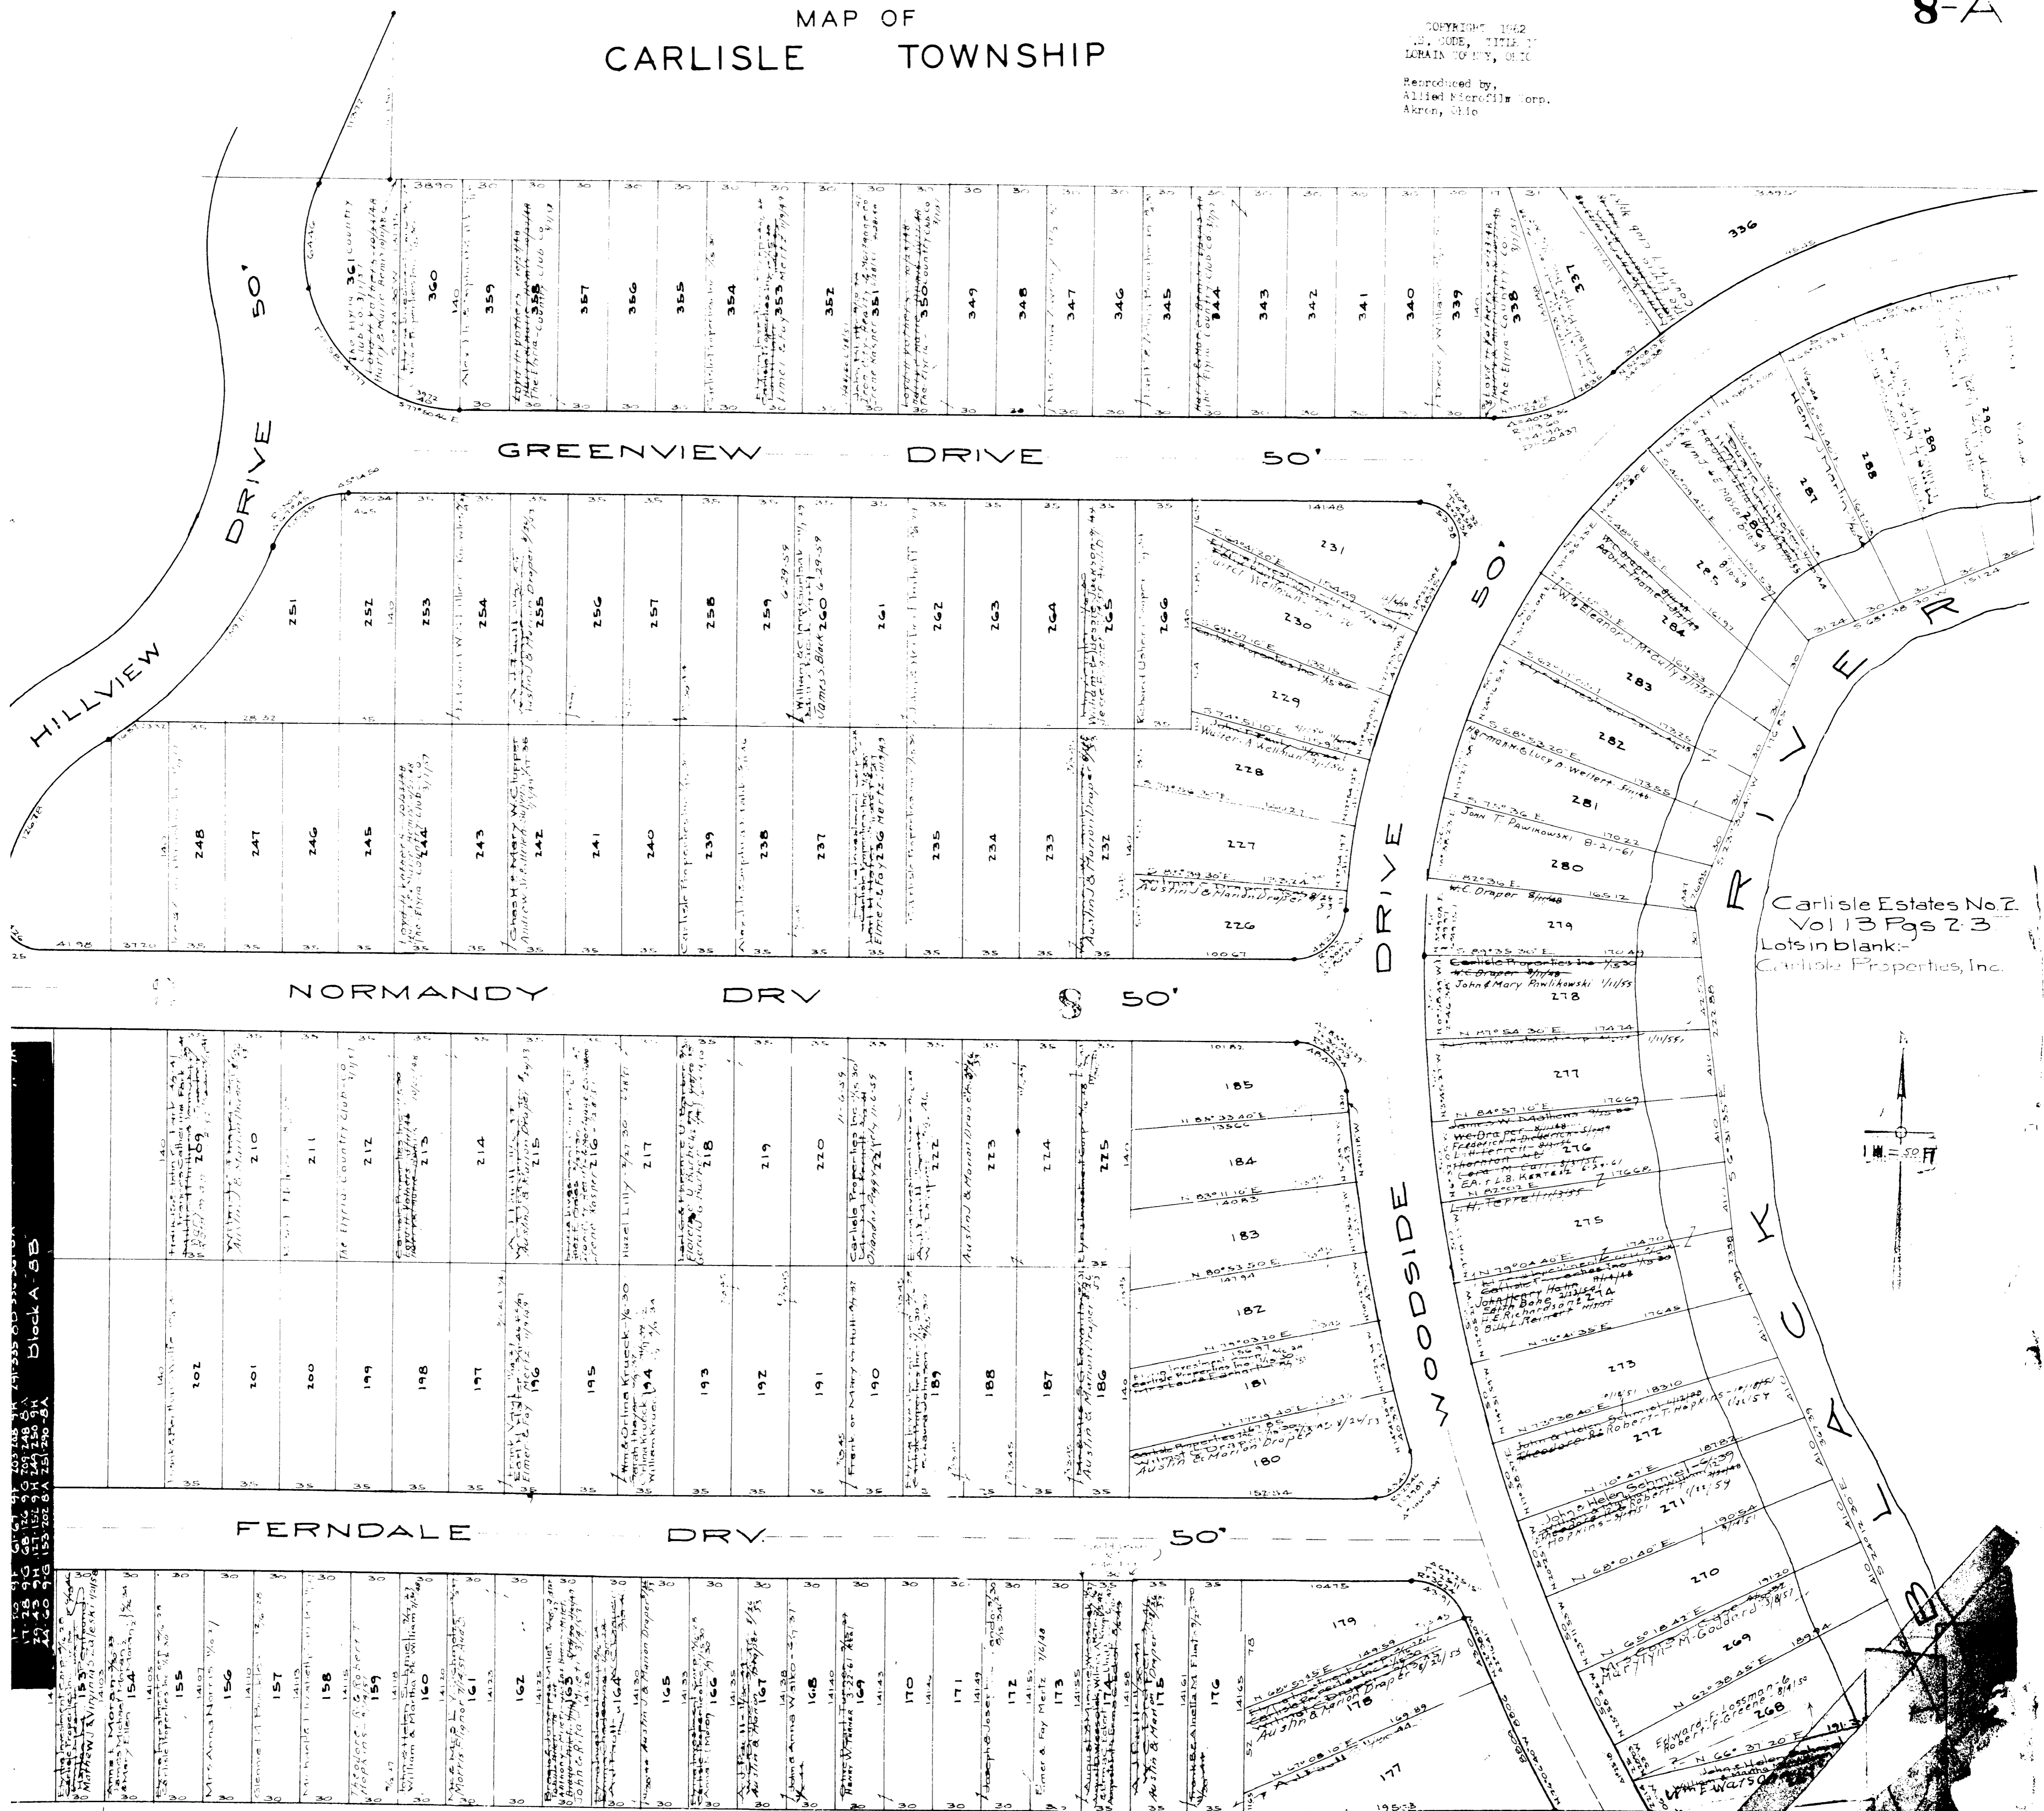

MAP OF CARLISLE TOWNSHIP

COPYRIGHT 1942 U.S. CODE, TITLE 16 LAMAIN COUNTY, OHIO

Reproduced by Allied Microfilm Corp. Akron, Ohio

Carlisle Estates No. 2
Vol 13 Pgs 2-3
Lots in blank:-
Carlisle Properties, Inc.