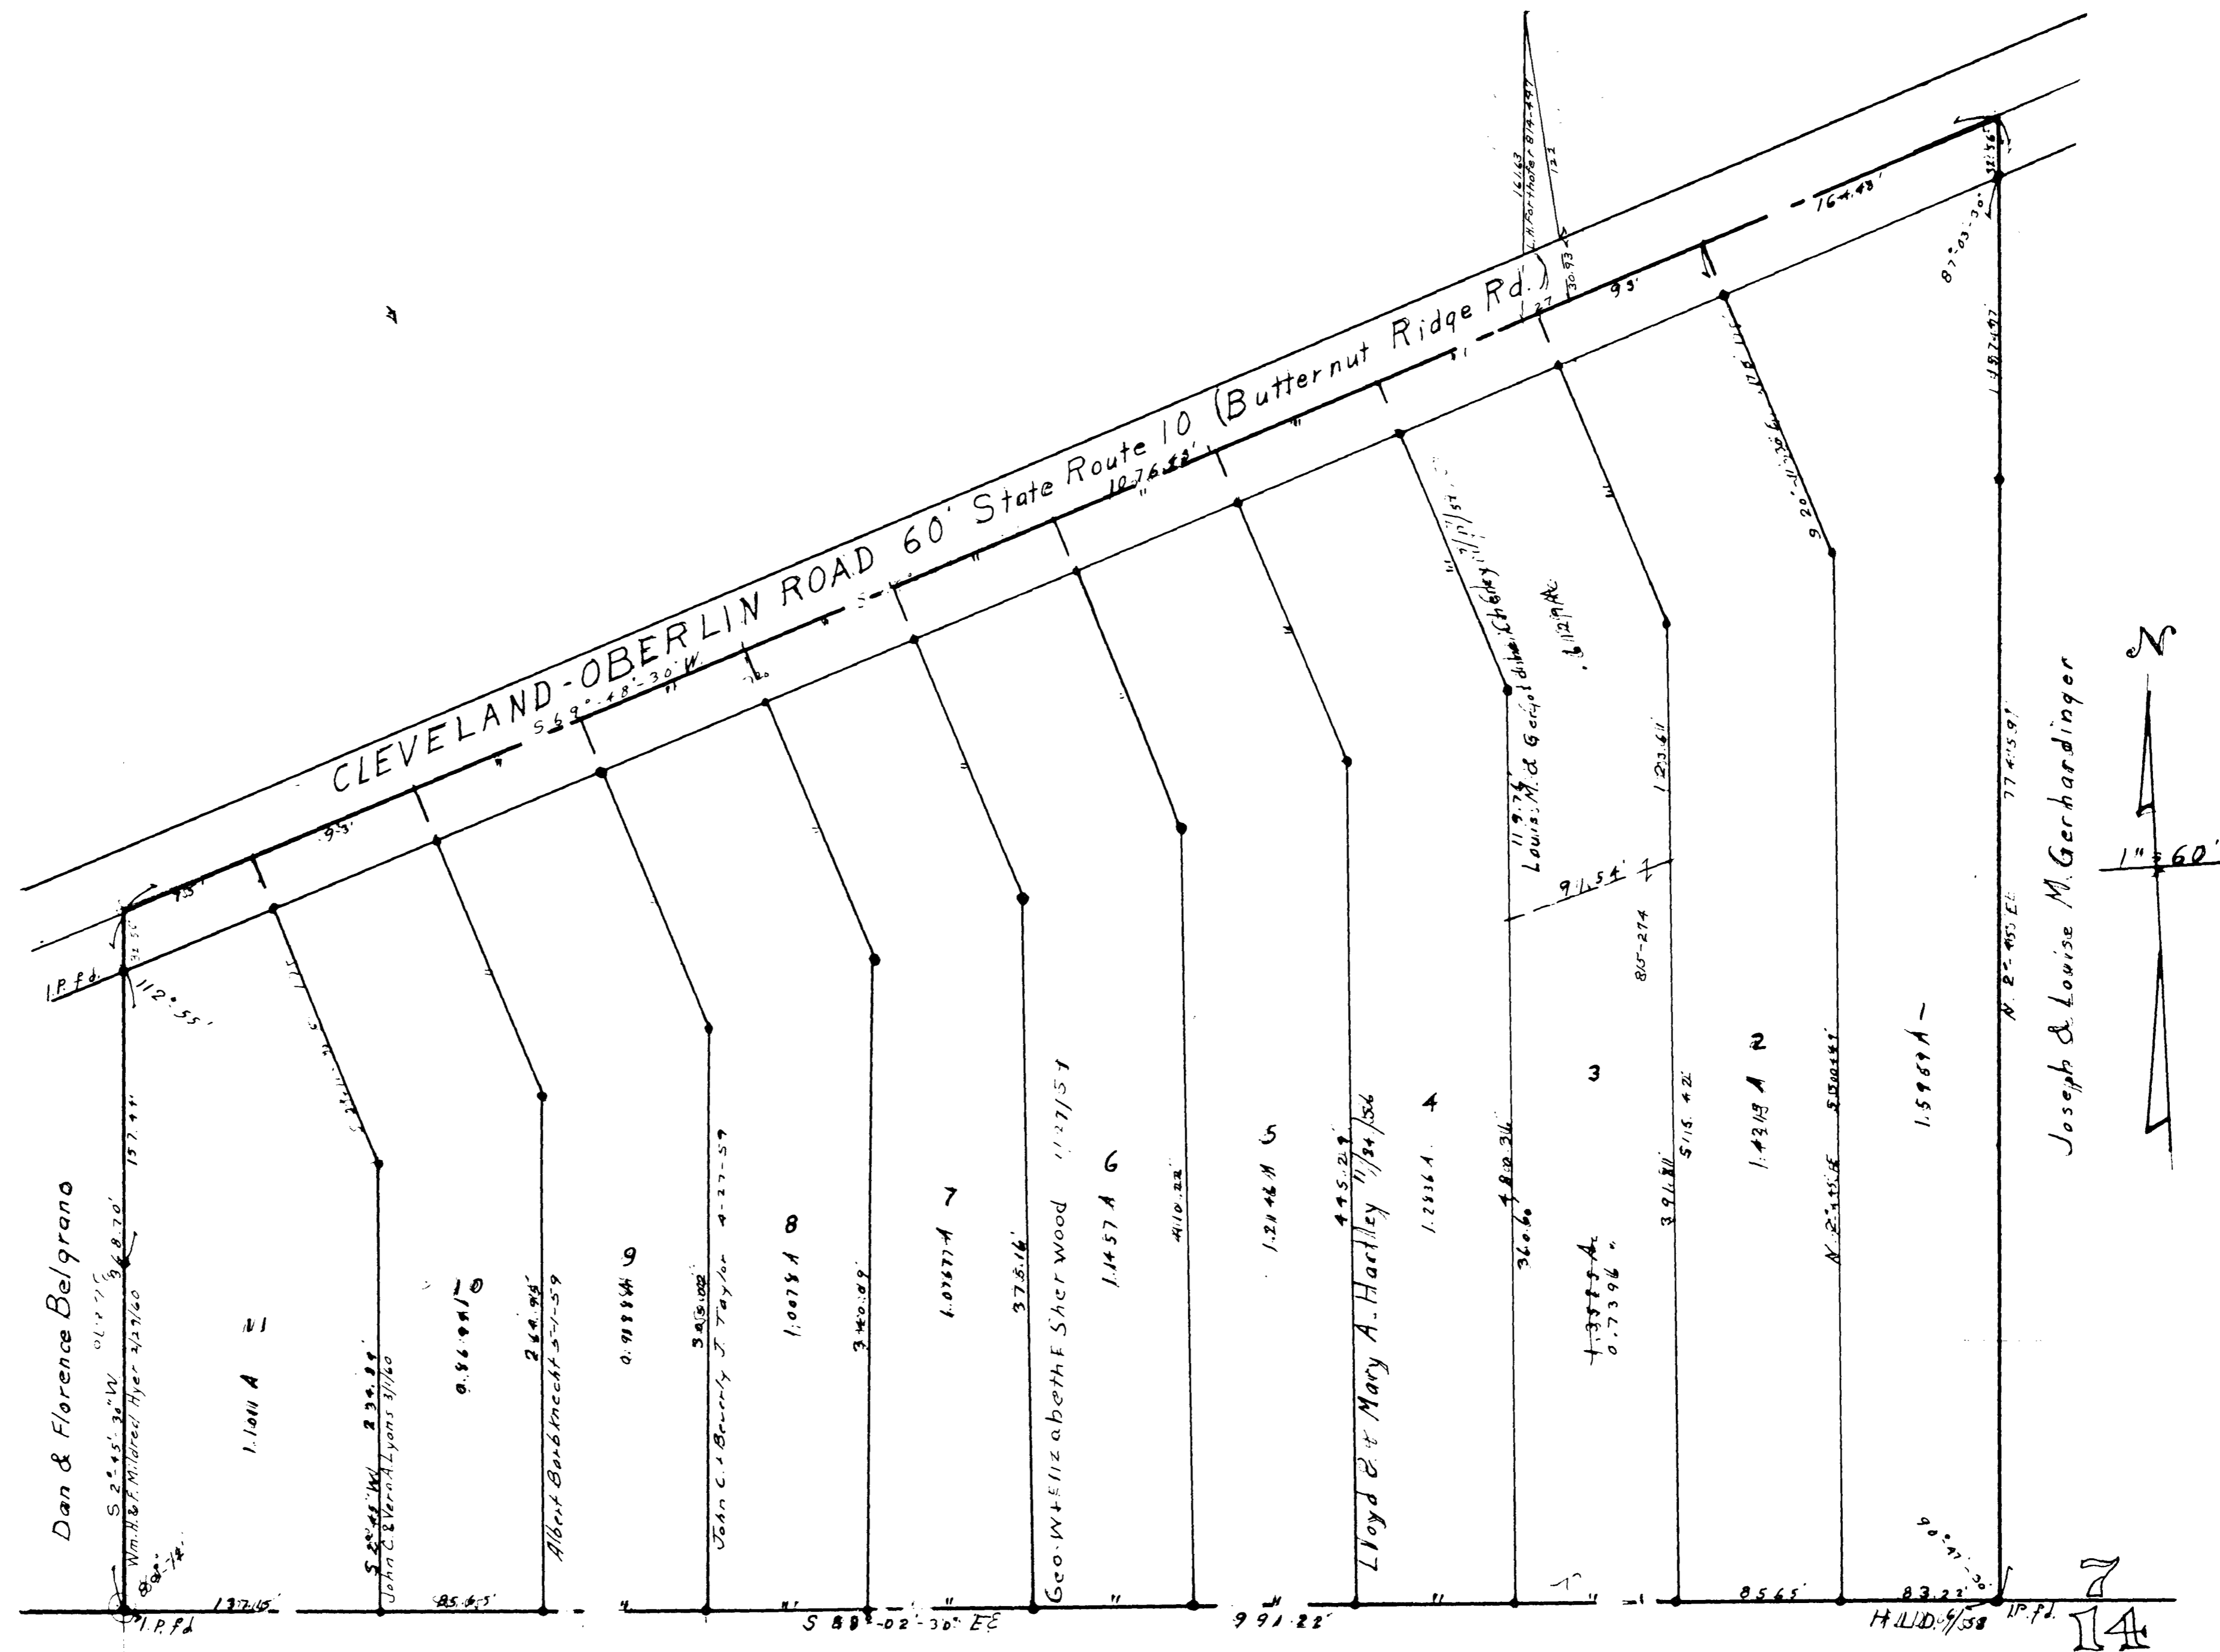

MAP OF
CARLISLE TOWNSHIP

LeROY FORTHOFFER SUB. NO. 1.
PART OF SEC. 7, CARLISLE TWP.
VOL. 19, Pg. 2-A
Lots in Blank: LeRoy H. Forthofer

COPYRIGHT 1962
U.S. CODE, TITLE 17
LORAIN COUNTY, OHIO
Reproduced by,
Allied Microfilm Corp.
Akron, Ohio