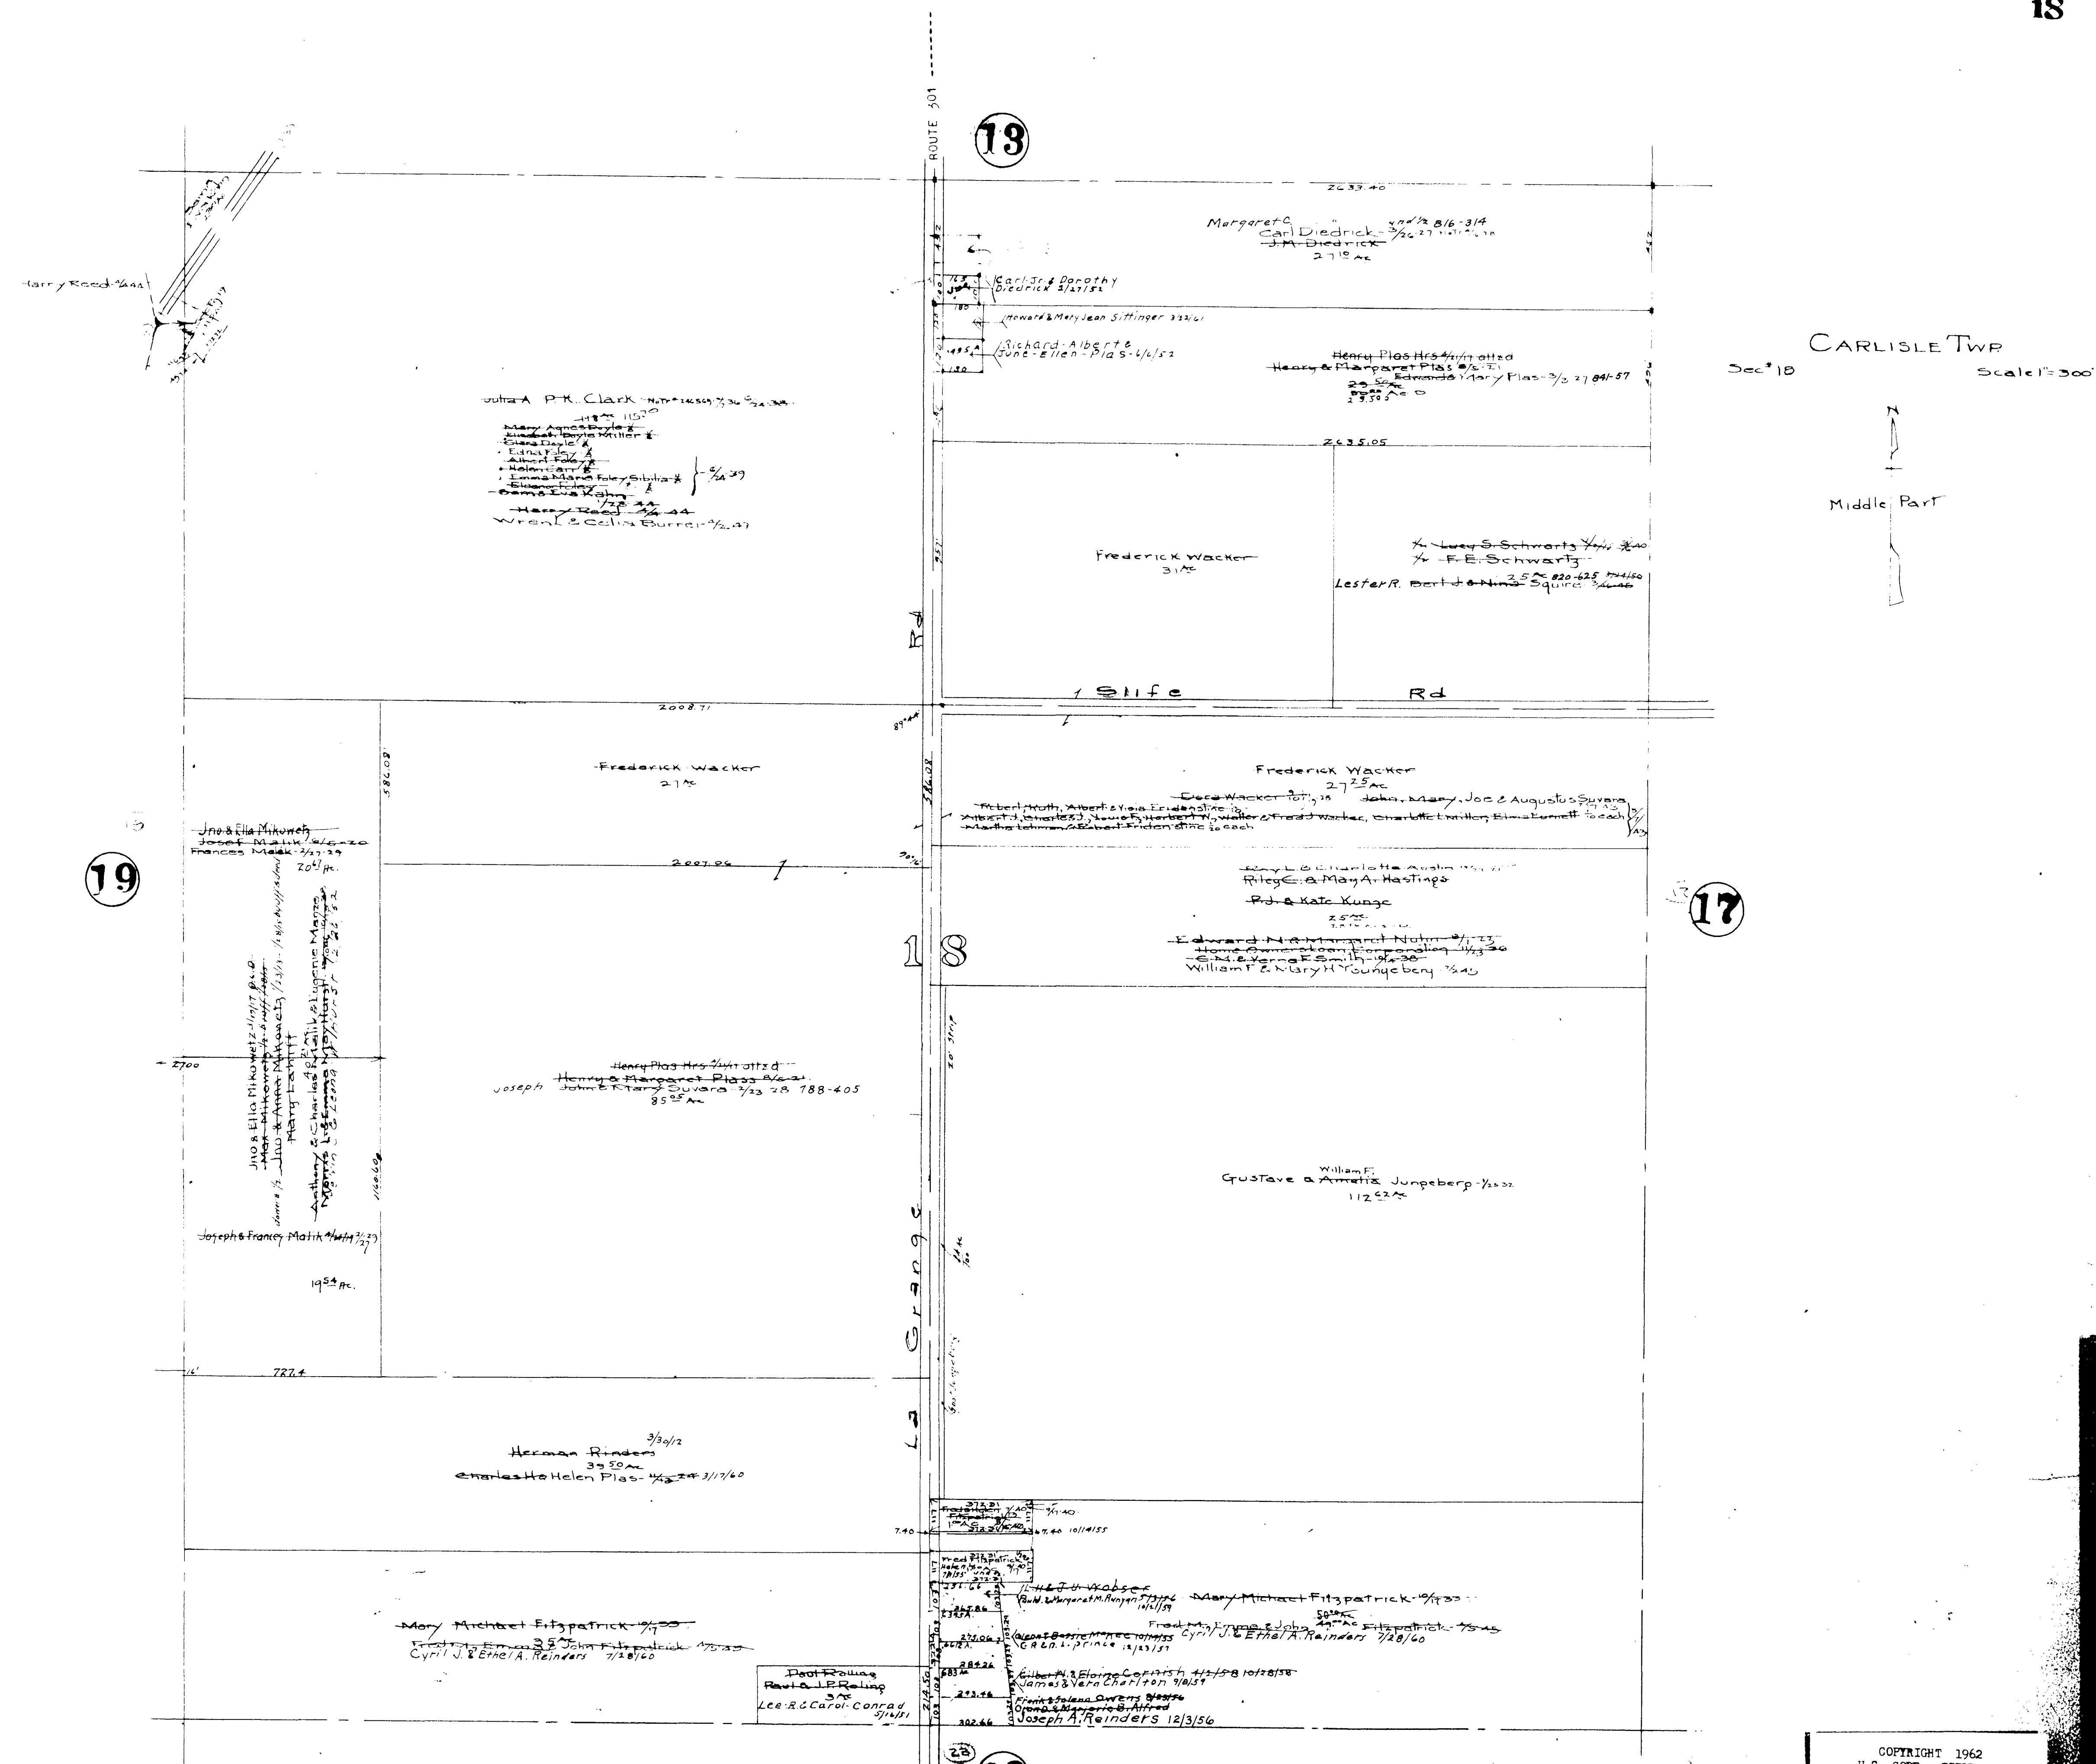

MAP OF
CARLISLE TOWNSHIP

COPYRIGHT 1962
U.S. CODE, TITLE 17
LORAIN COUNTY, OHIO
Reproduced by,
Allied Microfilm Corp.
Akron, Ohio