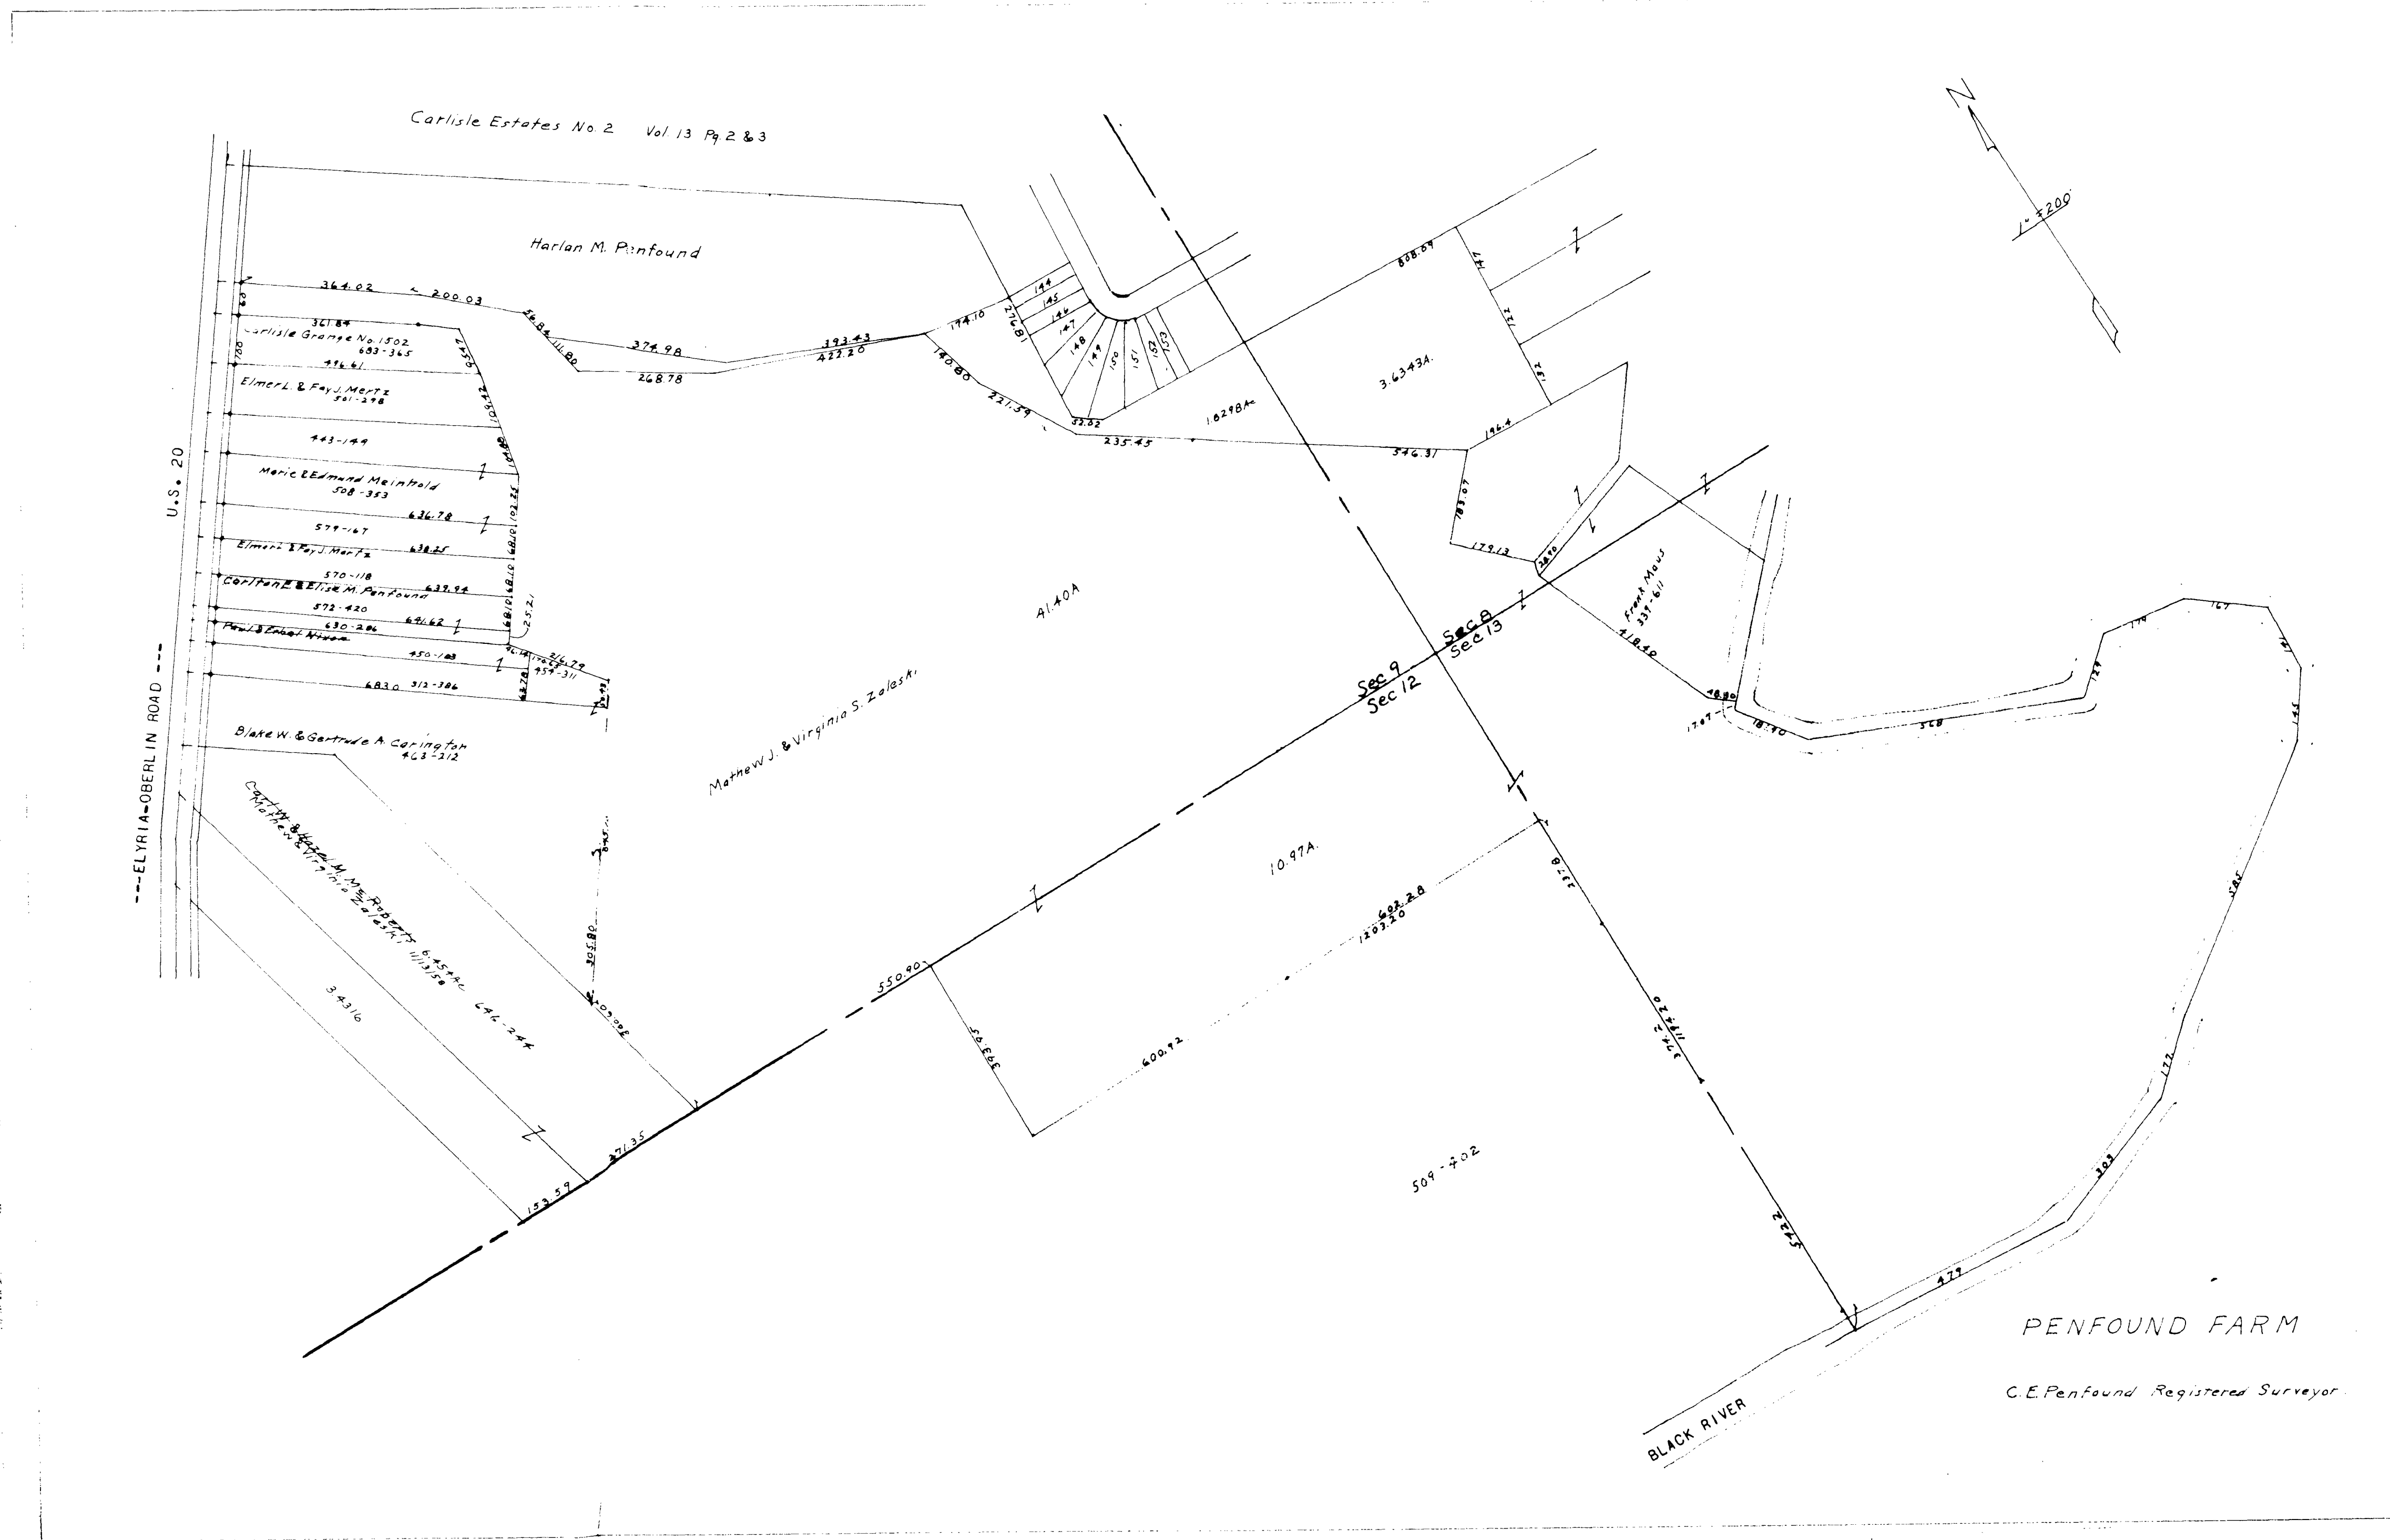

MAP OF
CARLISLE TOWNSHIP

COPYRIGHT 1962
U.S. CODE, TITLE 17
LORAIN COUNTY, OHIO
Reproduced by,
Allied Microfilm Corp.
Akron, Ohio