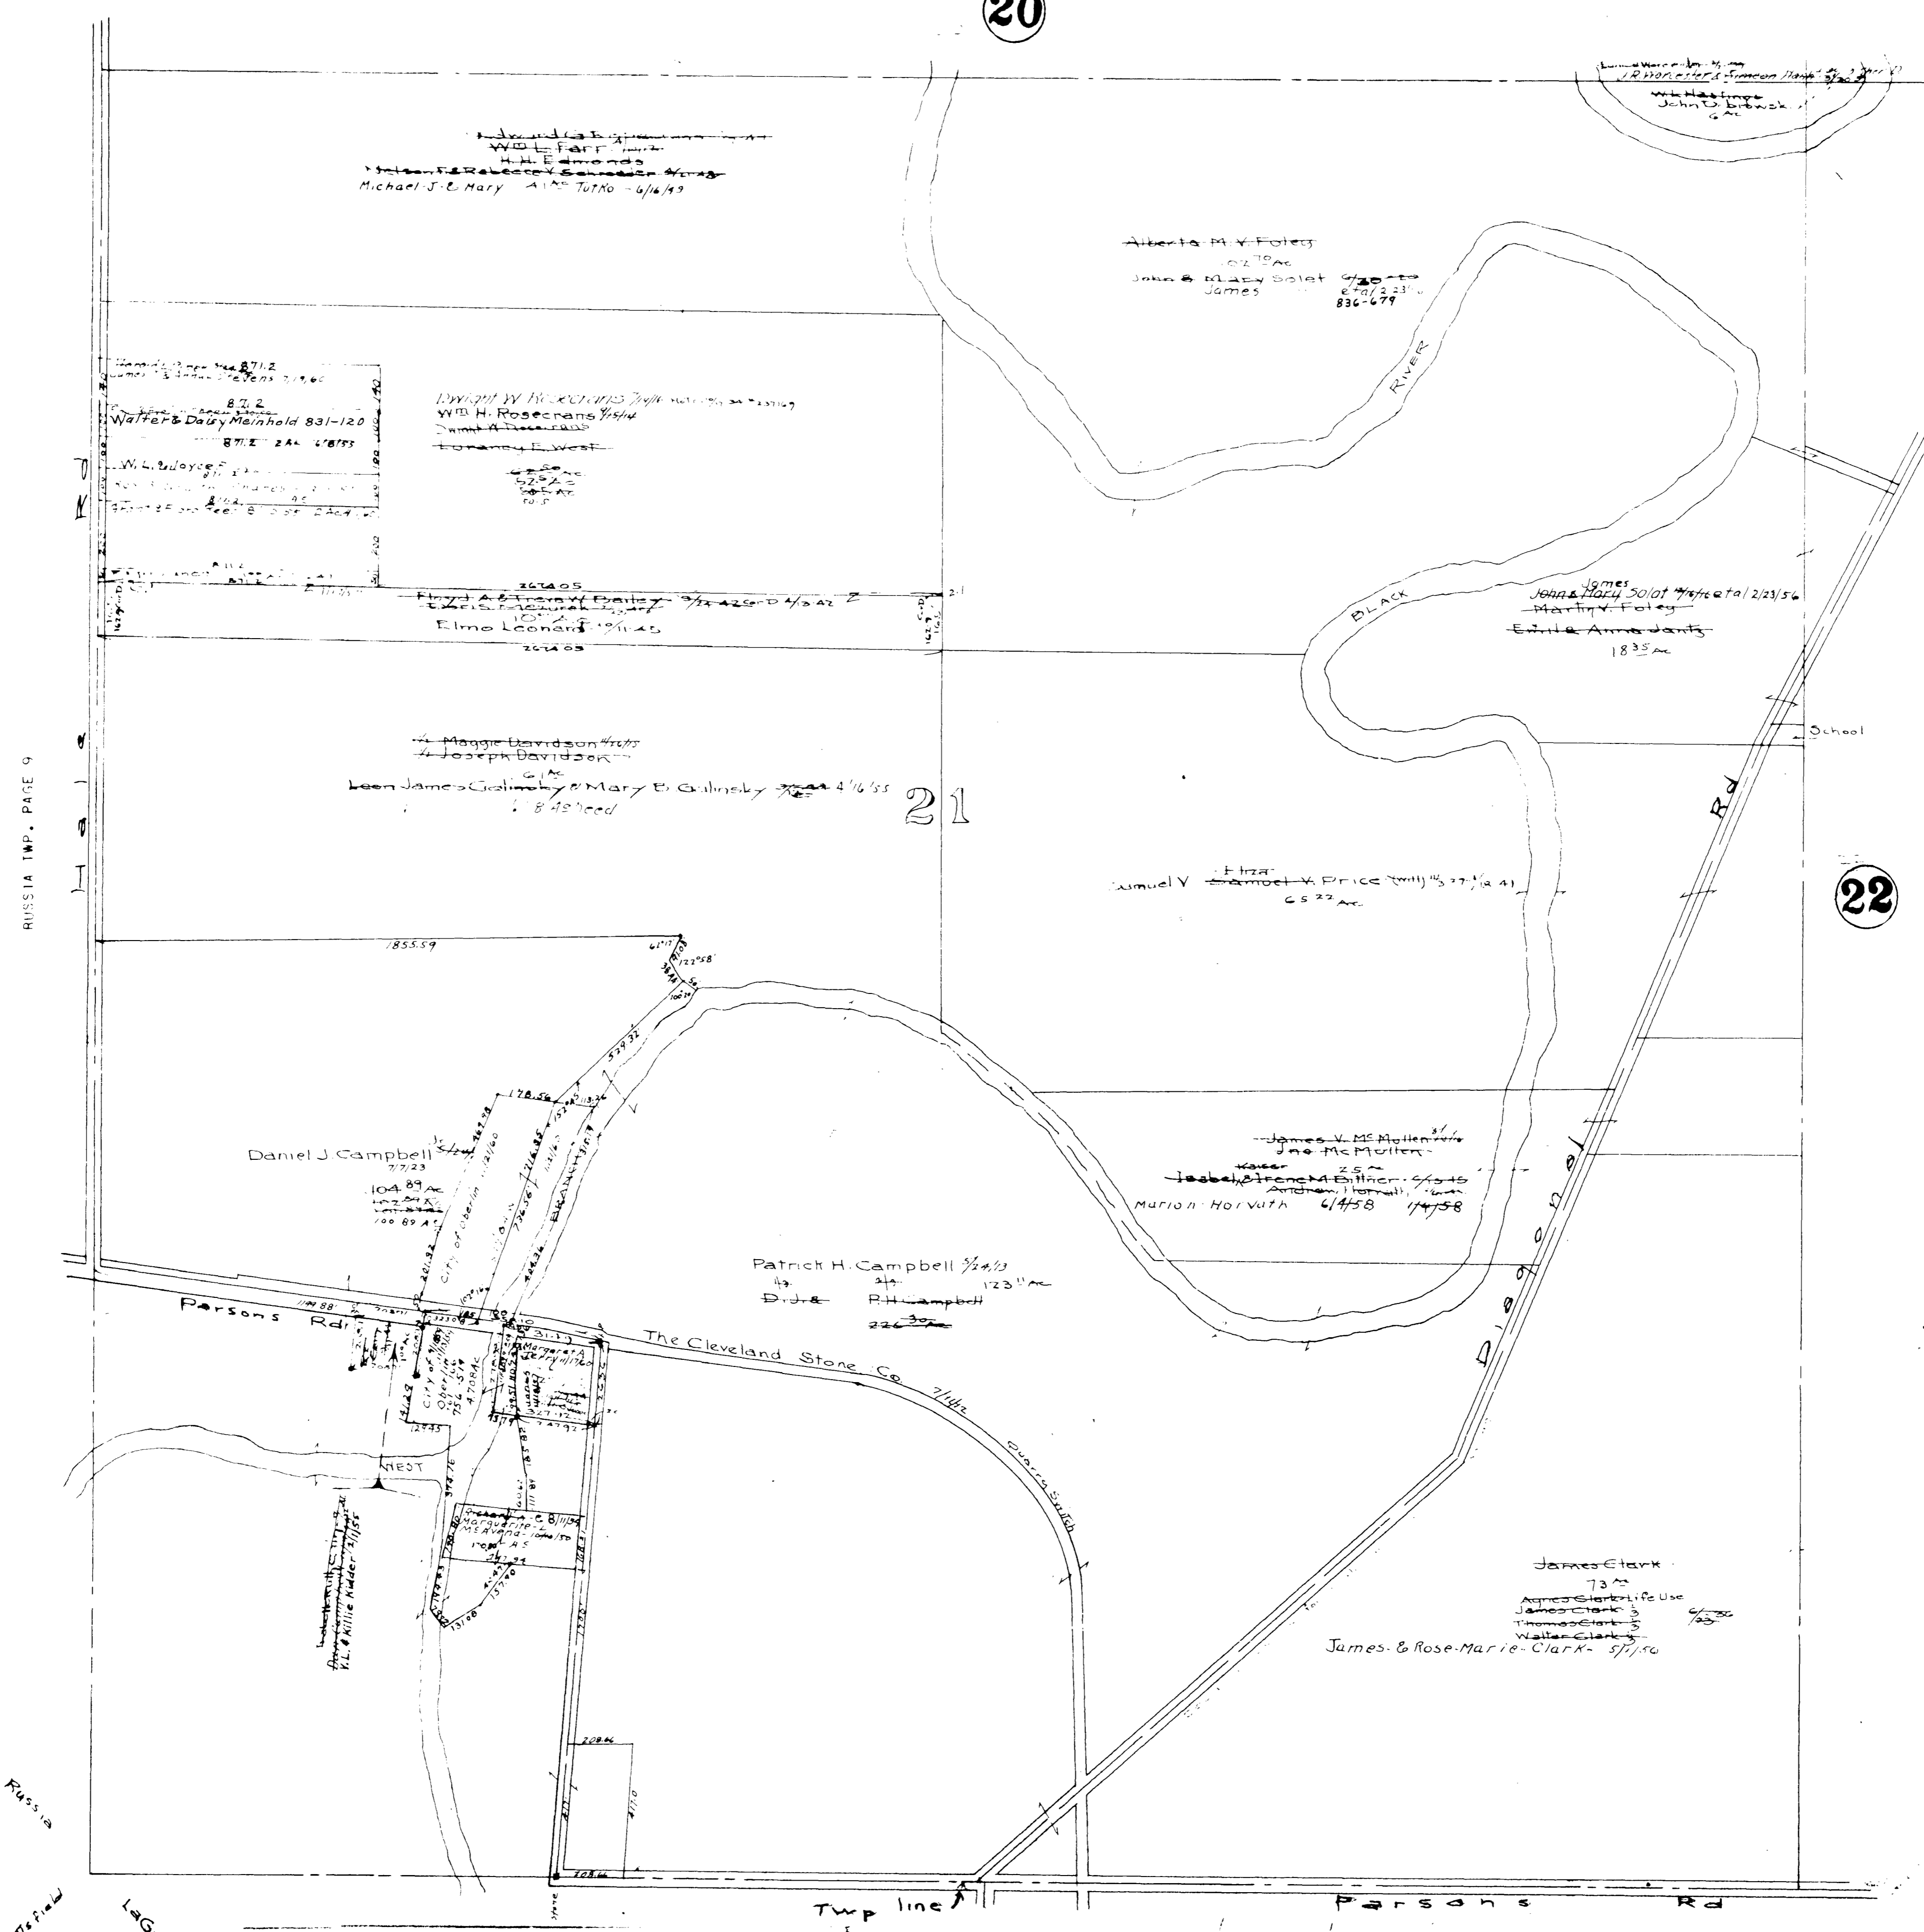

20

CARLISLE TWP
Scale 1" = 300'

RUSSIA TWP. PAGE 9

22

Russia
Pittsfield
LaGrange

MAP OF
CARLISLE TOWNSHIP

LAGRANGE TWP. PAGE 1

COPYRIGHT 1962
U.S. CODE, TITLE 17
LORAIN COUNTY, OHIO
Reproduced by,
Allied Microfilm Corp.
Akron, Ohio