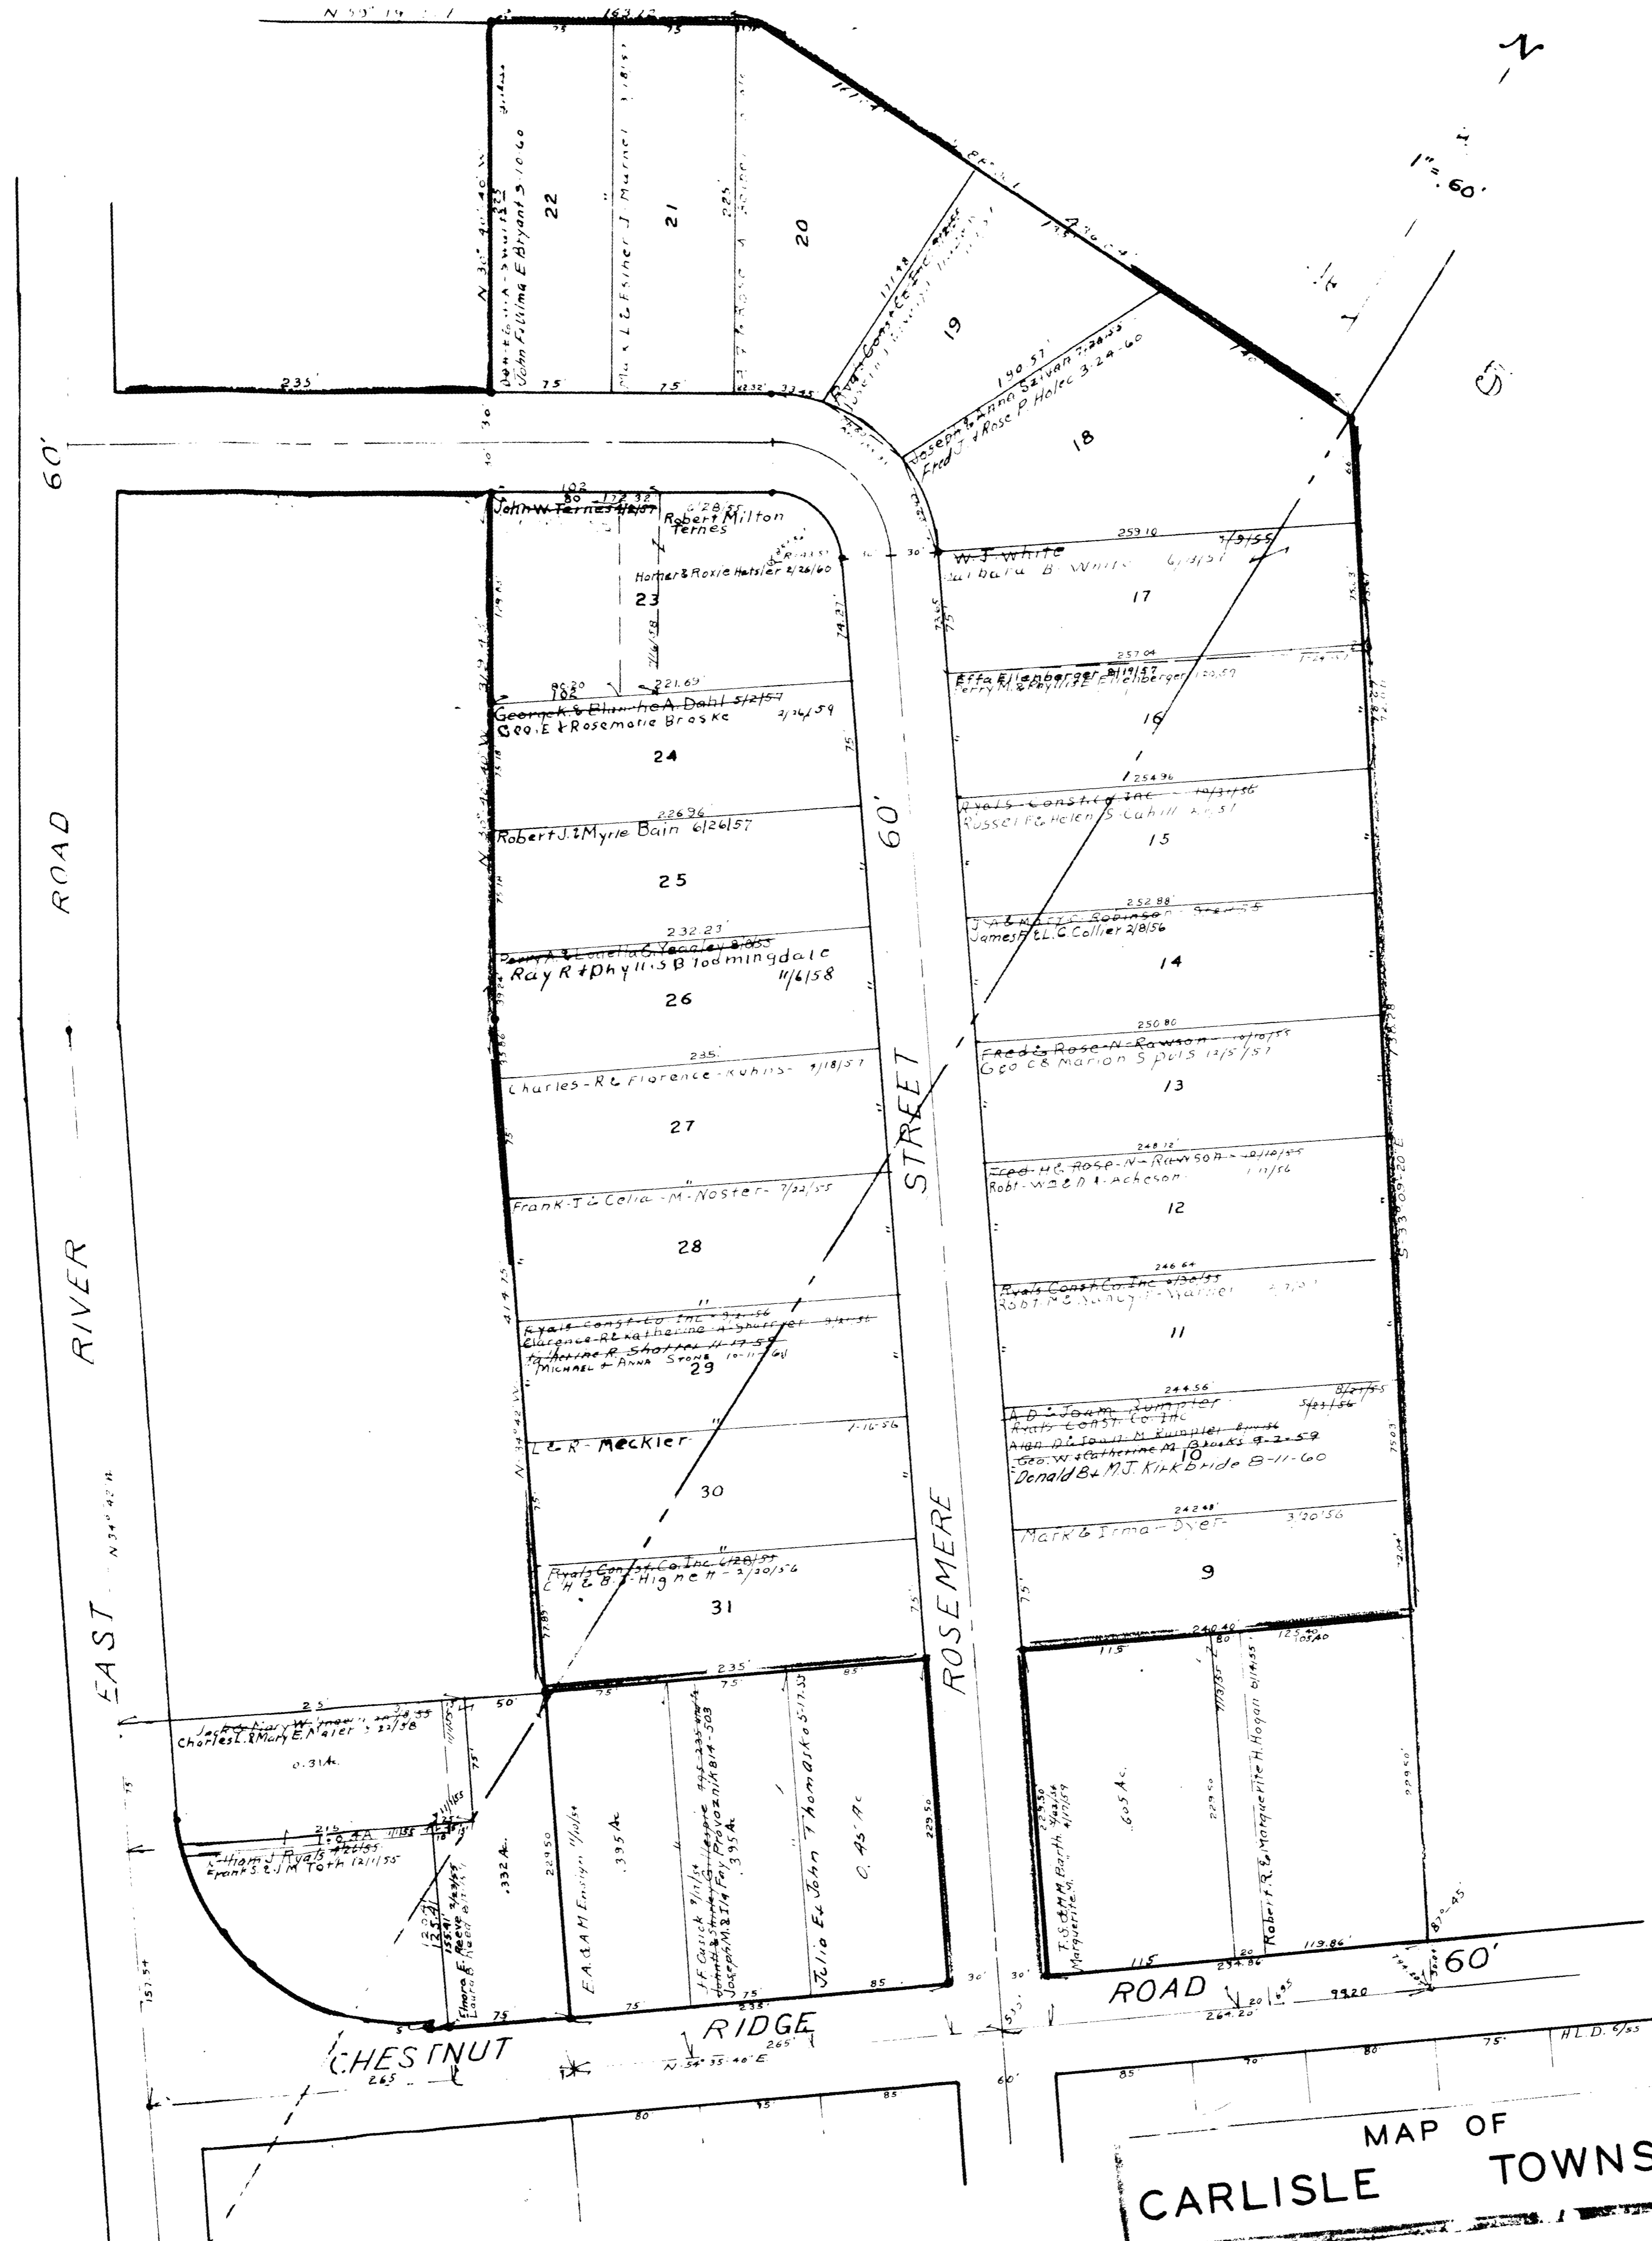

COPYRIGHT 1962
U.S. CODE, TITLE 17
LORAIN COUNTY, OHIO
Reproduced by,
Allied Microfilm Corp.
Akron, Ohio

ROSEMERE ALLOT. No 2.
CARLISLE TWP.
Lots in Blank: John Rose et al.
PLAT VOL. 17, PG. 43

MAP OF
CARLISLE TOWNSHIP