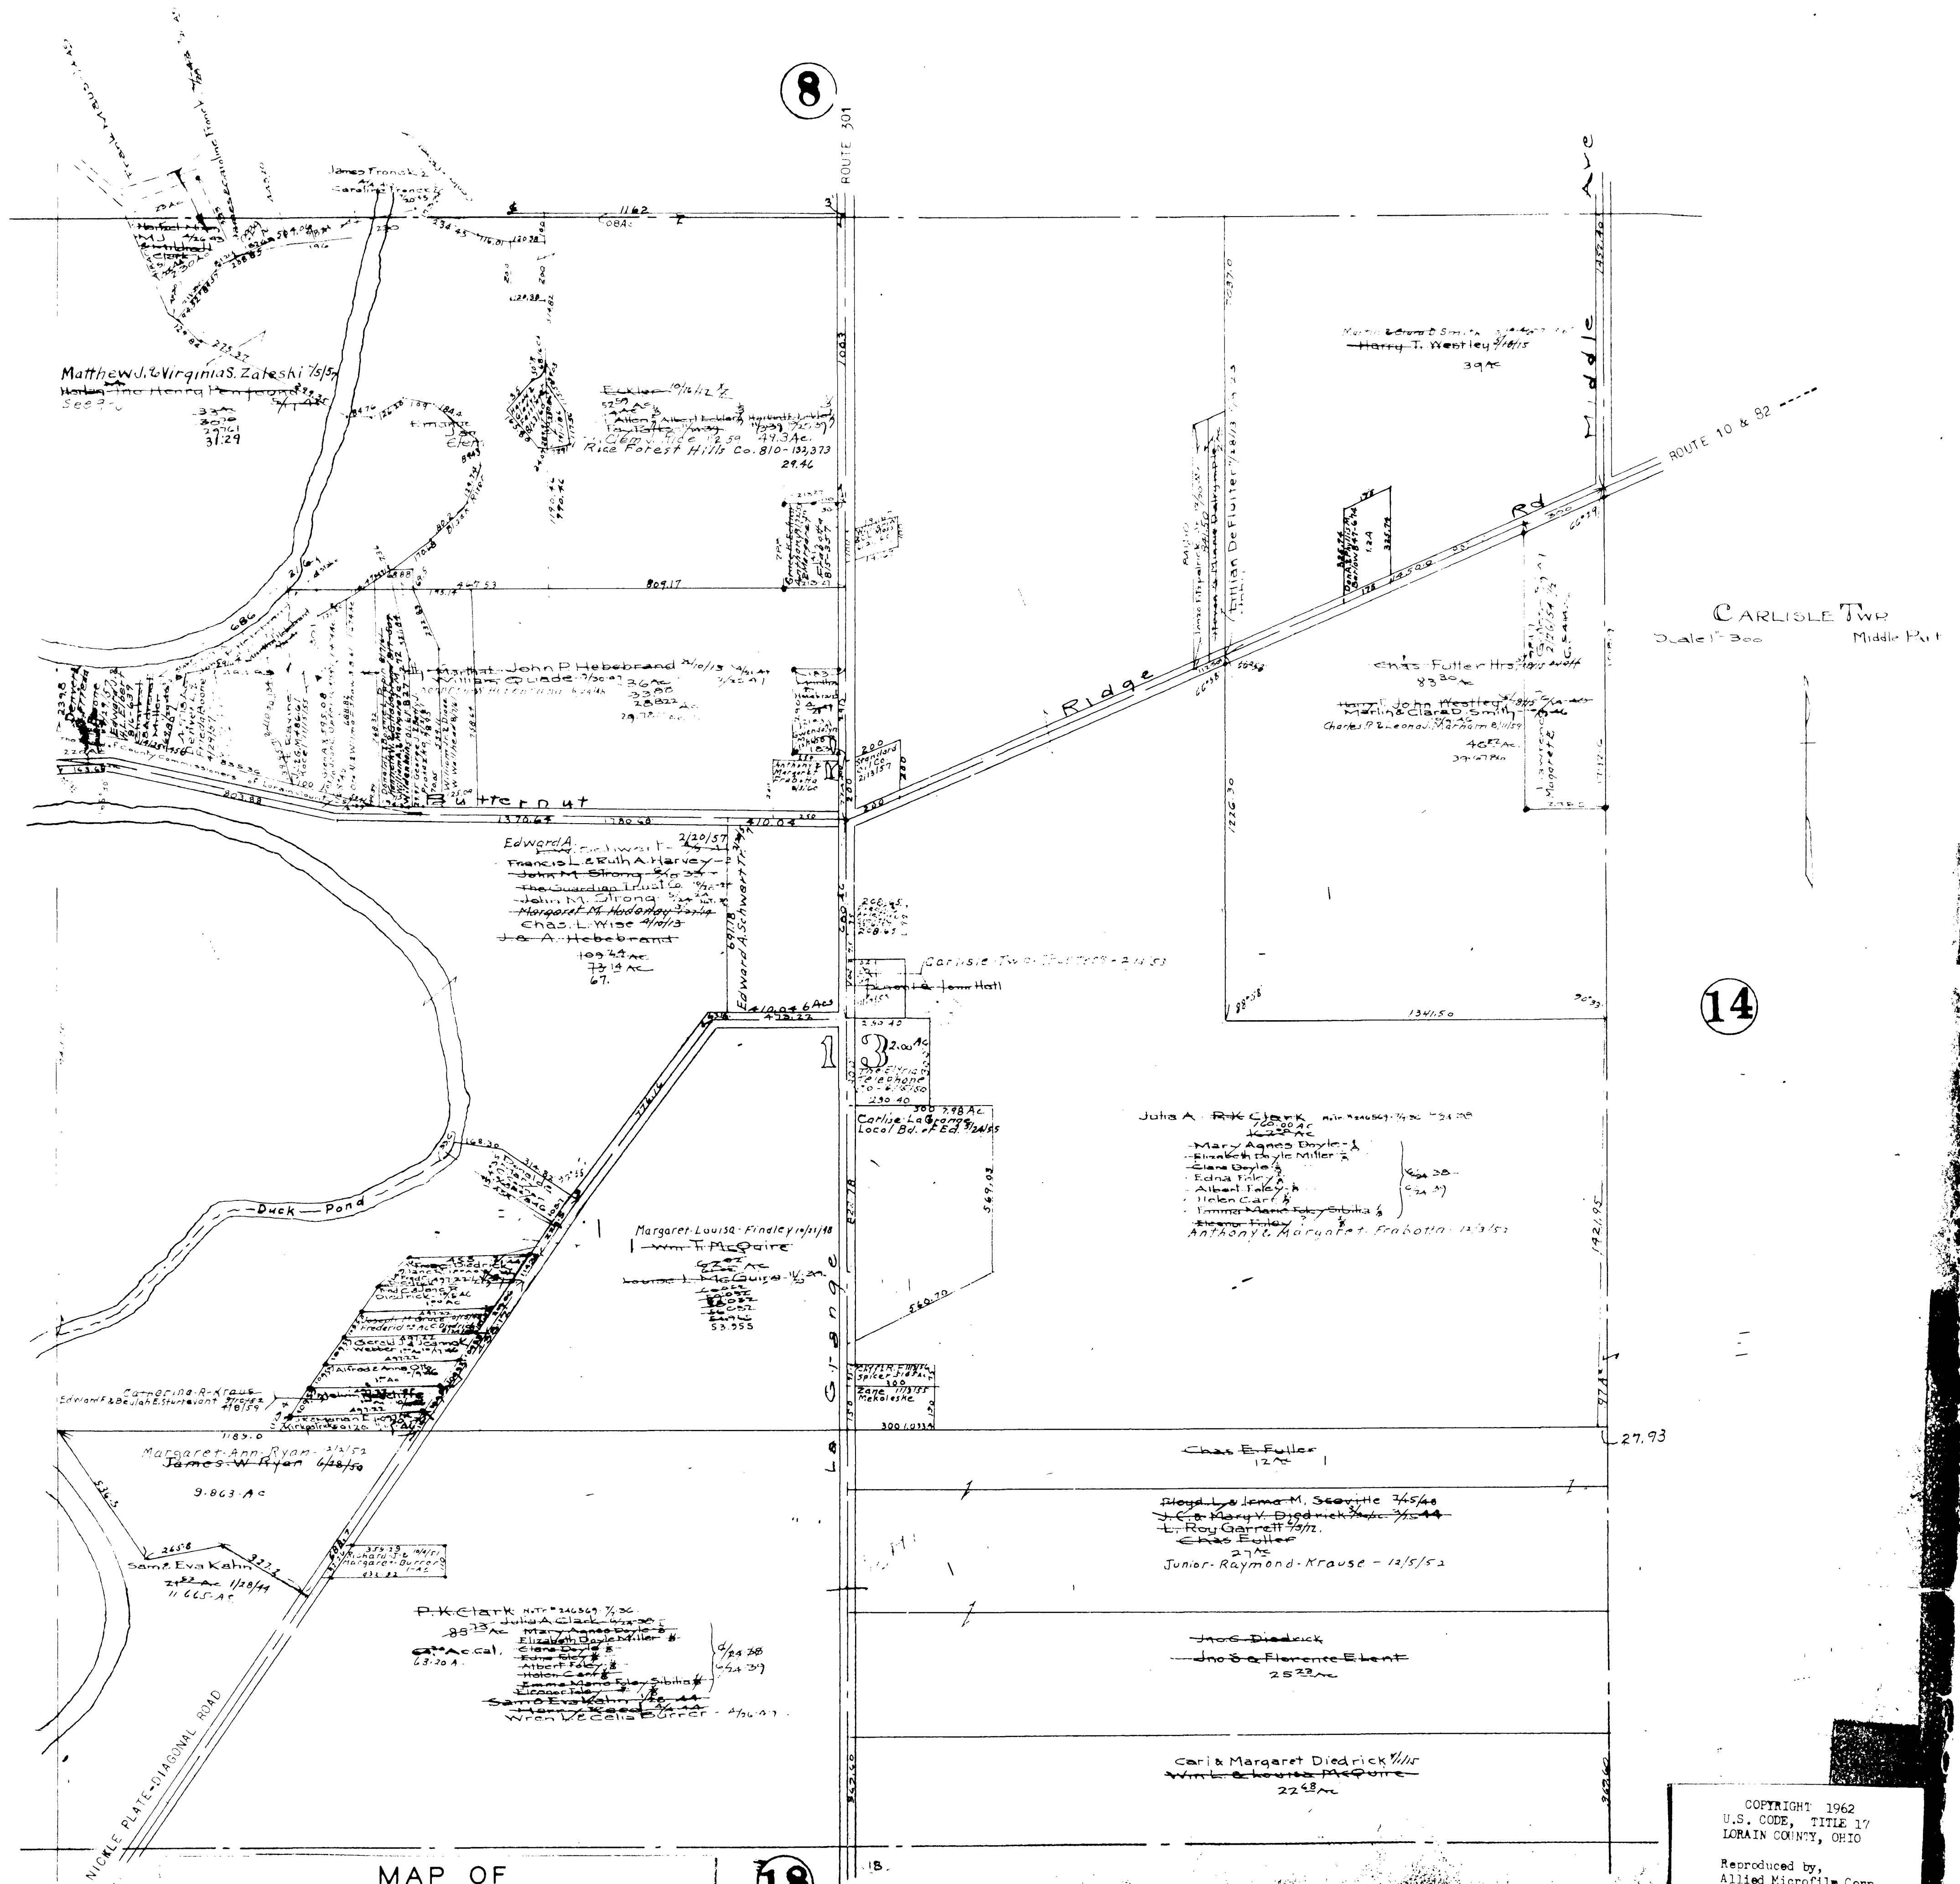

MAP OF
CARLISLE TOWNSHIP

COPYRIGHT 1962
U.S. CODE, TITLE 17
LORAIN COUNTY, OHIO
Reproduced by
Allied Microfilm Corp.
Akron, Ohio