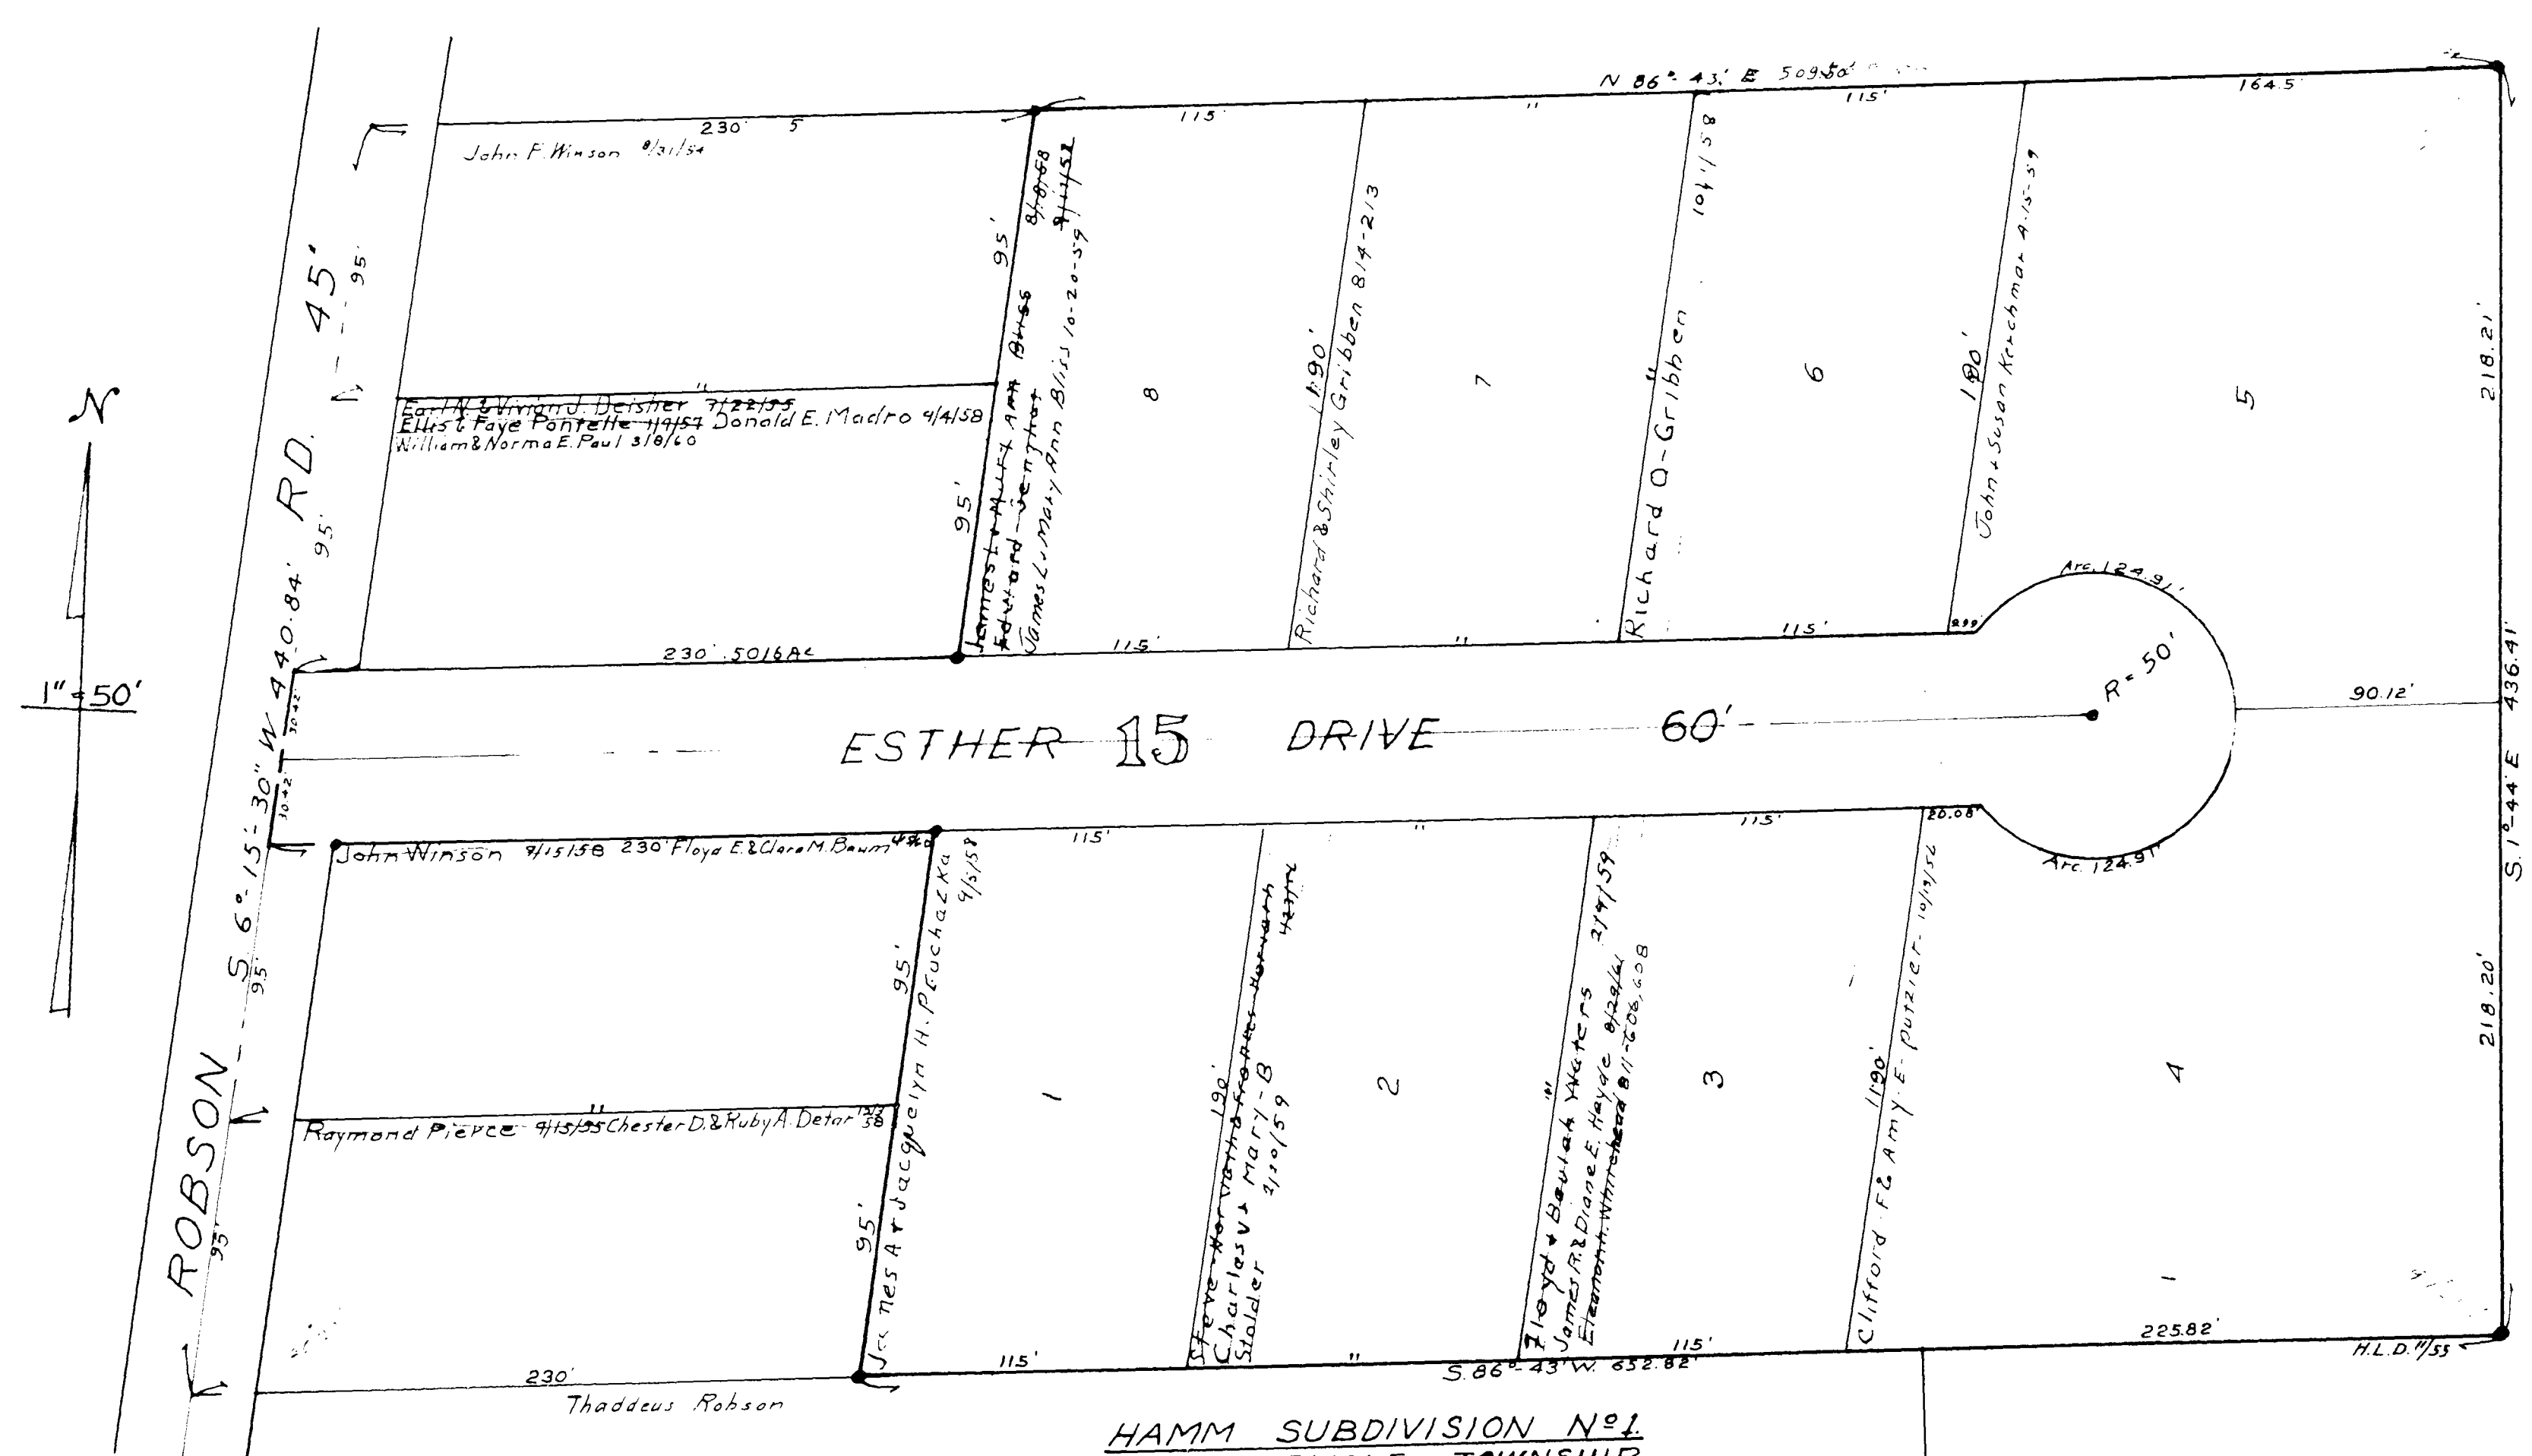

HAMM SUBDIVISION No. 1
SEC 15 CARLISLE TOWNSHIP.
Lots in Blank: Esther Mary Hamm.
VOL. 18, PAGE 26.
5.7077Ac.

MAP OF
CARLISLE TOWNSHIP

COPYRIGHT 1962
U.S. CODE, TITLE 17
LORAIN COUNTY, OHIO
Reproduced by,
Allied Microfilm Corp.
Akron, Ohio