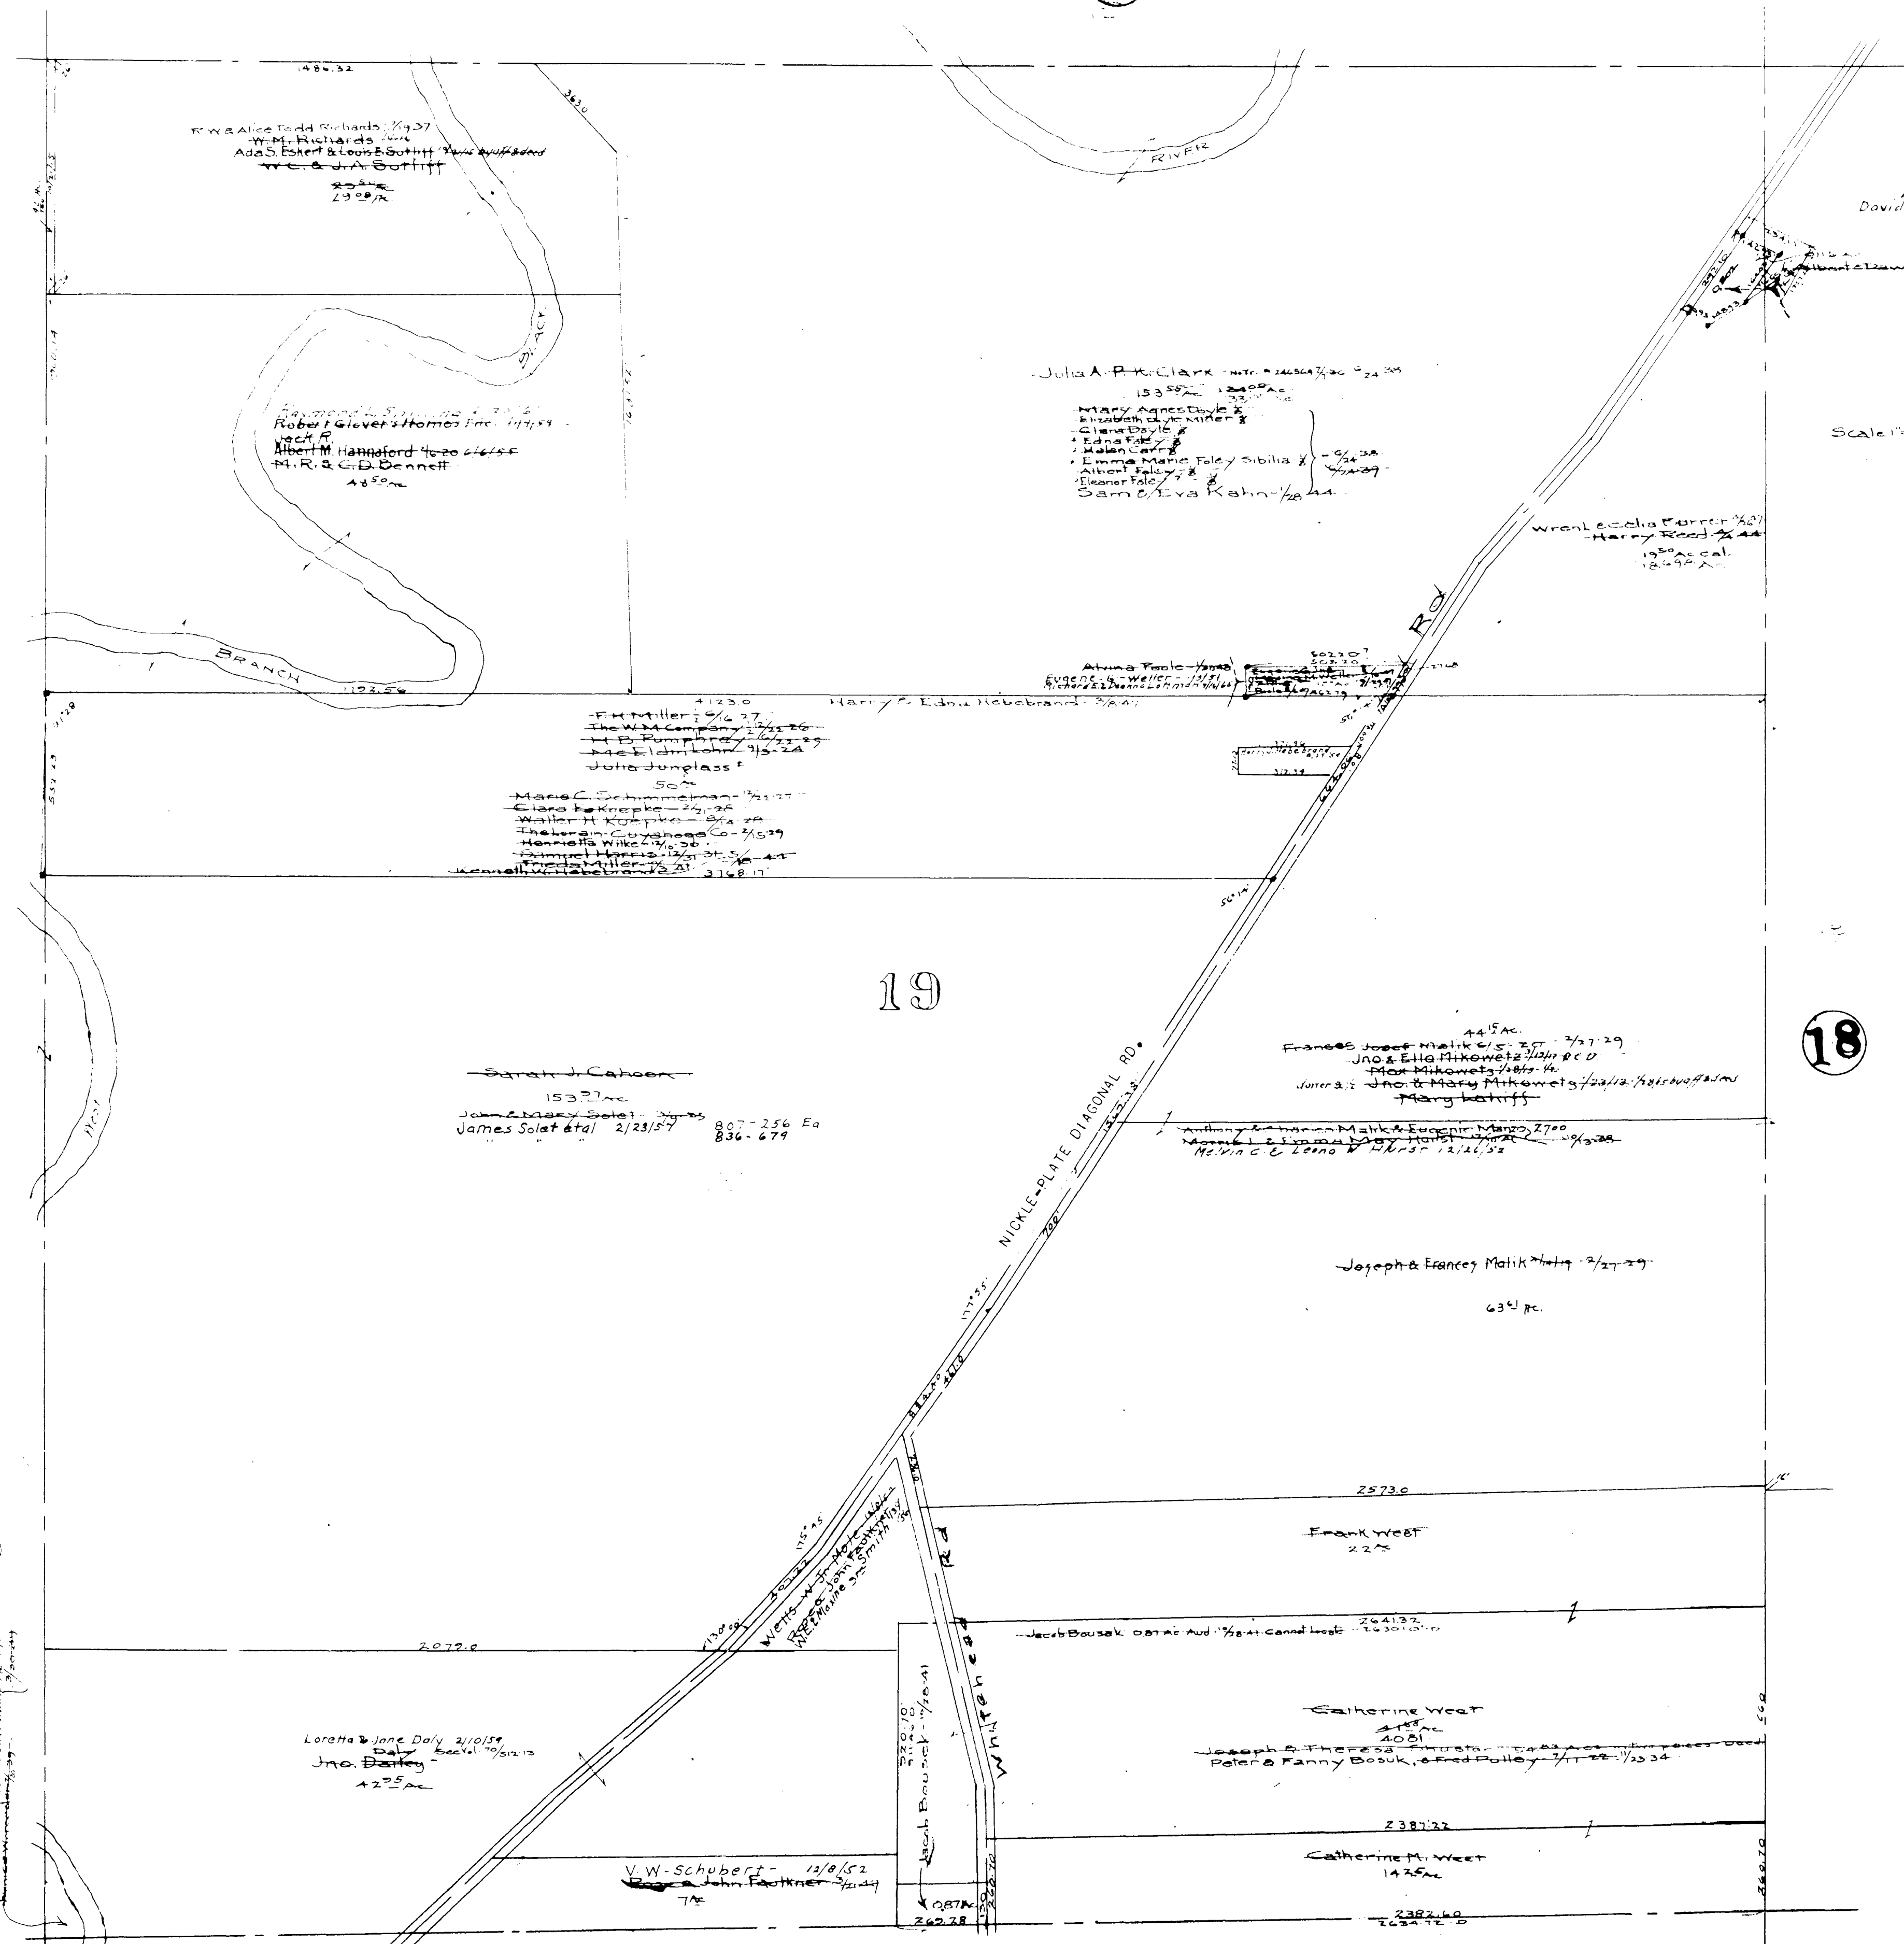

MAP OF
CARLISLE TOWNSHIP

COPYRIGHT 1962
U.S. CODE, TITLE 17
LORAIN COUNTY, OHIO
Reproduced by,
Allied Microfilm Corp.
Akron, Ohio