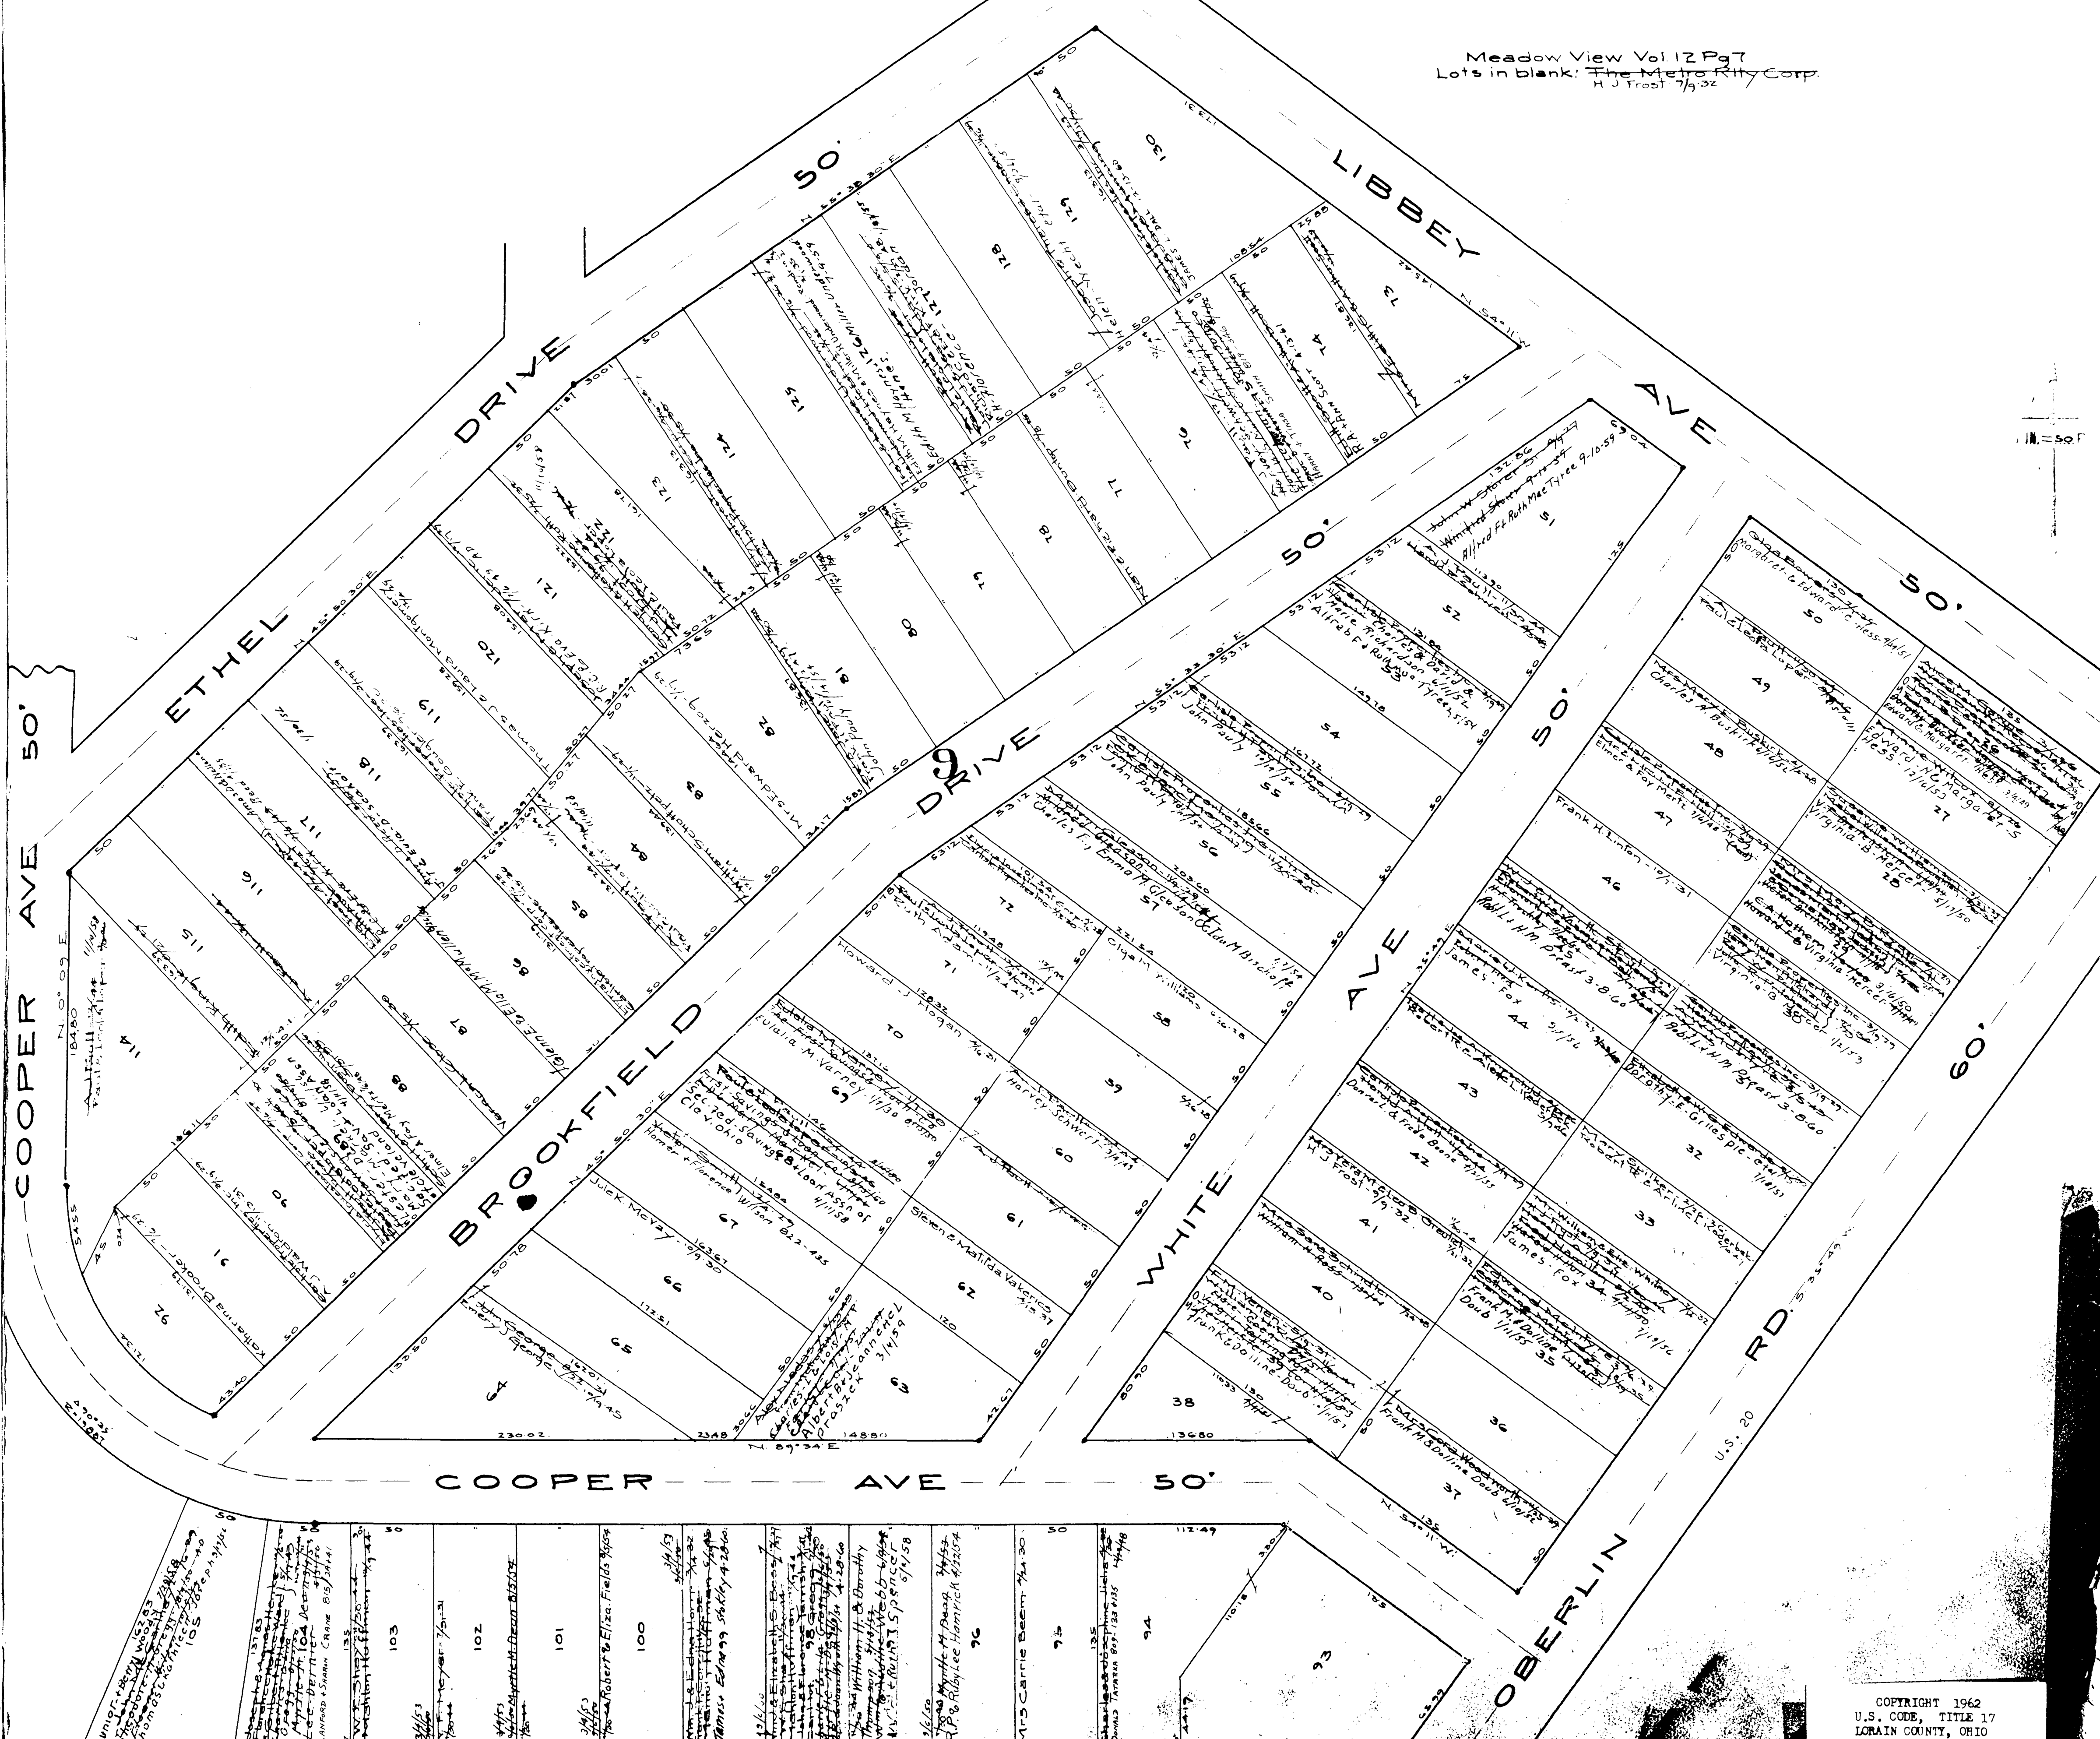

MAP OF
CARLISLE TOWNSHIP

Meadow View Vol 12 Pg 7
Lots in blank: The Metro Realty Corp.
H. J. Frost 7/9/32

COPYRIGHT 1962
U.S. CODE, TITLE 17
LORAIN COUNTY, OHIO

Reproduced by,
Allied Microfilm Corp.
Akron, Ohio