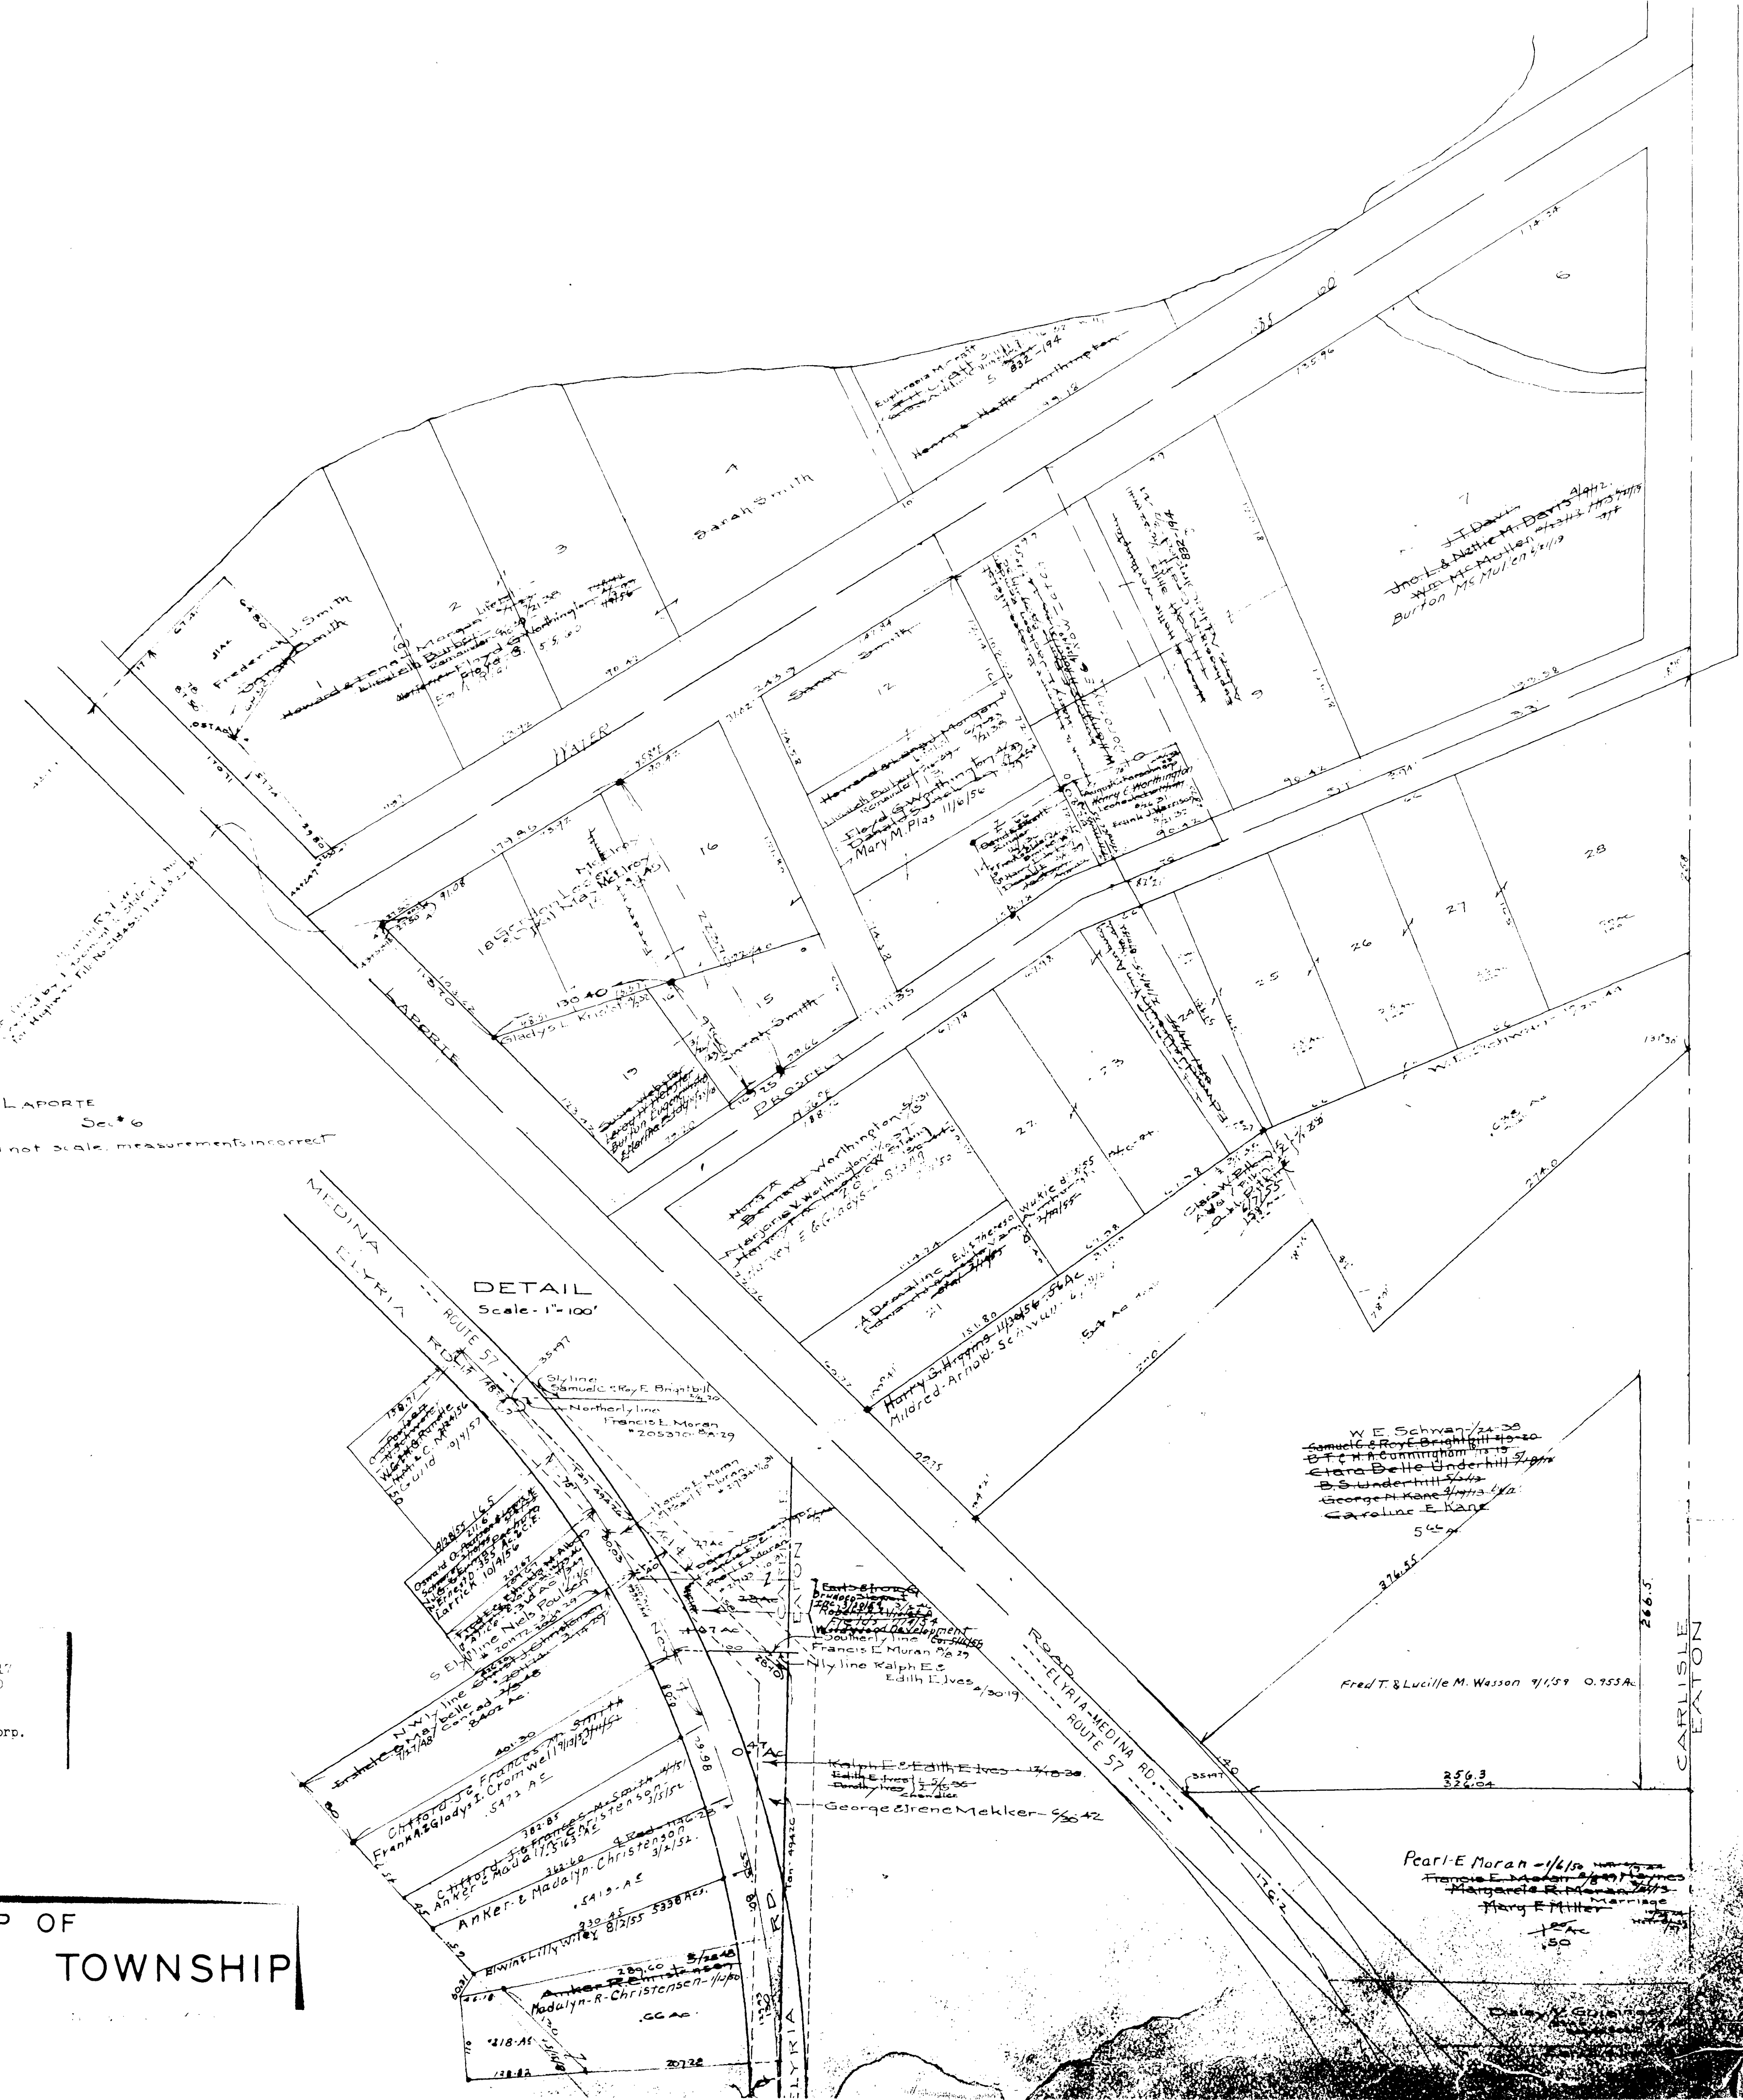

Block 2 LAPORTE
Carlisle Twp Sec. 6
Note: This Ailt will not scale, measurements incorrect

DETAIL
Scale: 1"=100'

COPYRIGHT 1962
U.S. CODE, TITLE 17
LORAIN COUNTY, OHIO
Reproduced by,
Allied Microfilm Corp.
Akron, Ohio

MAP OF
CARLISLE TOWNSHIP