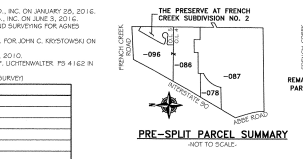

LOT-SPLIT & CONSOLIDATION SURVEY

FOR
SHENCON CONSTRUCTION
SITUATED IN THE VILLAGE OF SHEFFIELD, COUNTY OF LORAIN,
STATE OF OHIO, KNOWN AS BEING PART OF ORIGINAL
SHEFFIELD TOWNSHIP LOT NUMBERS 04 & 05.