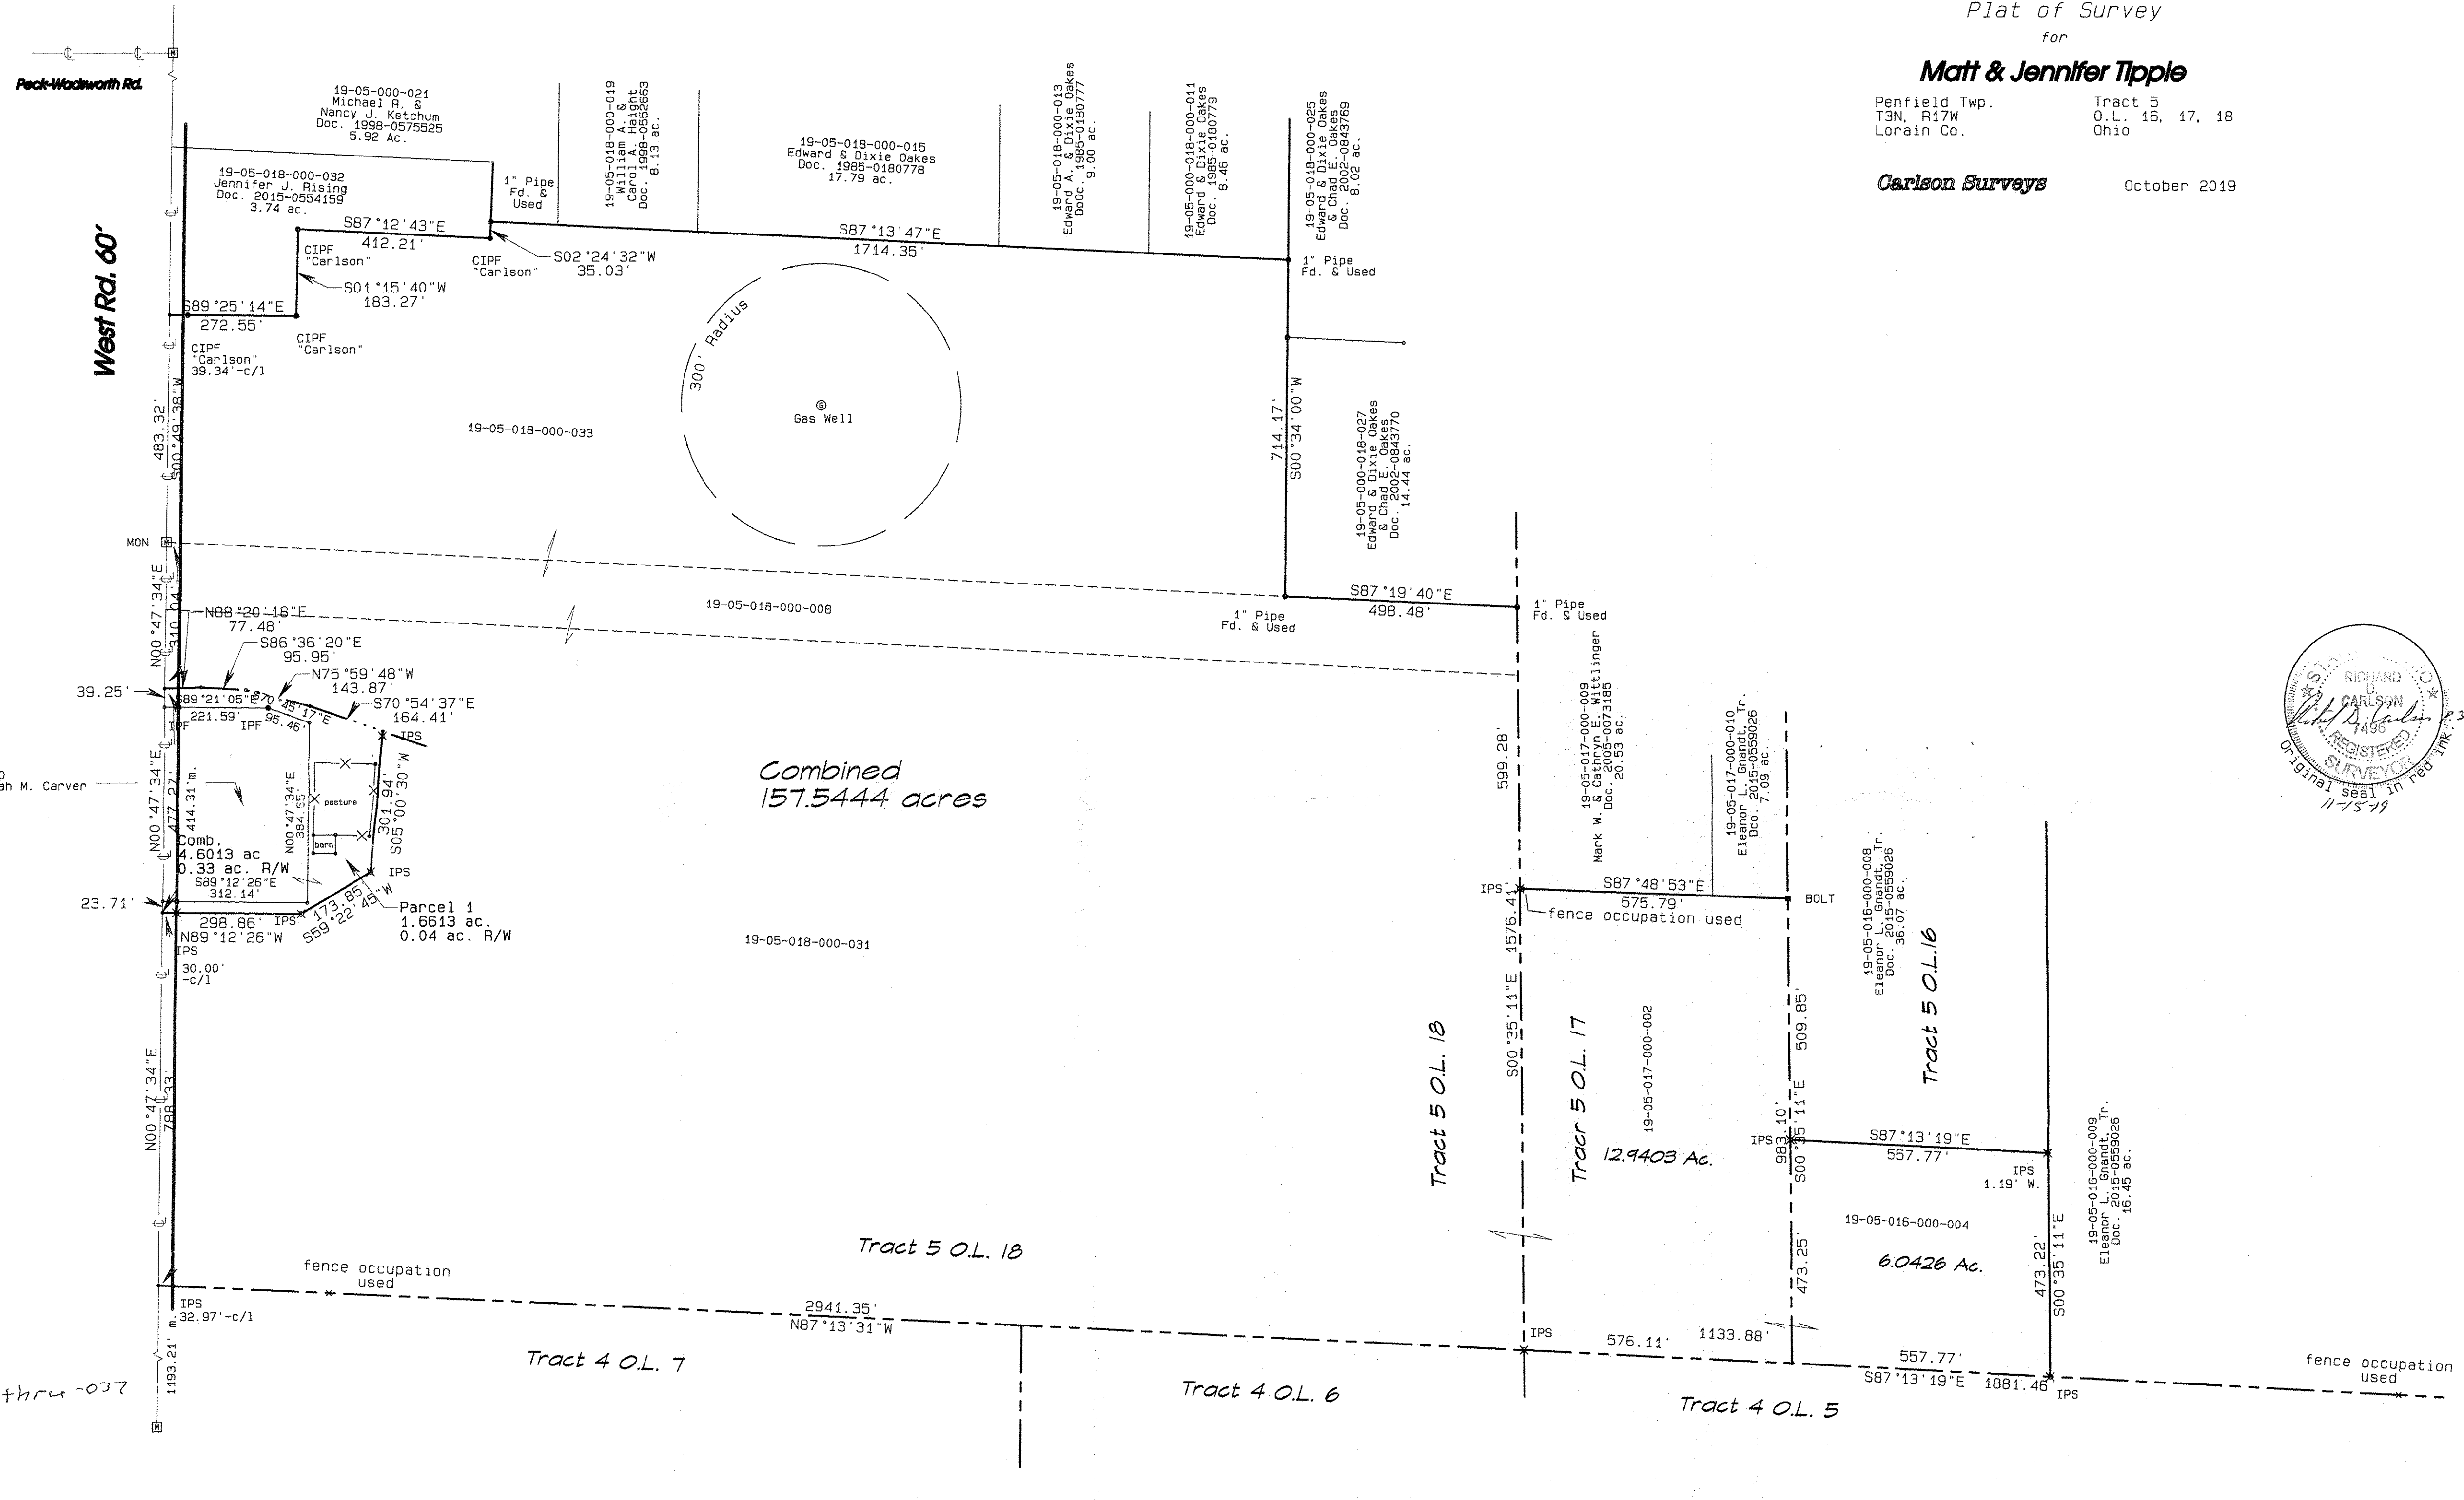

Plat of Survey
for

Matt & Jennifer Tipple

Penfield Twp. Tract 5
T3N, R17W O.L. 16, 17, 18
Lorain Co. Ohio

Carlson Surveys October 2019

APPROVED
LORAIN CO.
MAJESTY
DATE 12-23-19
PAGE 19-05-018
BY R. MAINES
#19-04074

19-05-018-000-034 thru -037
19-05-017-000-002
19-05-016-000-004