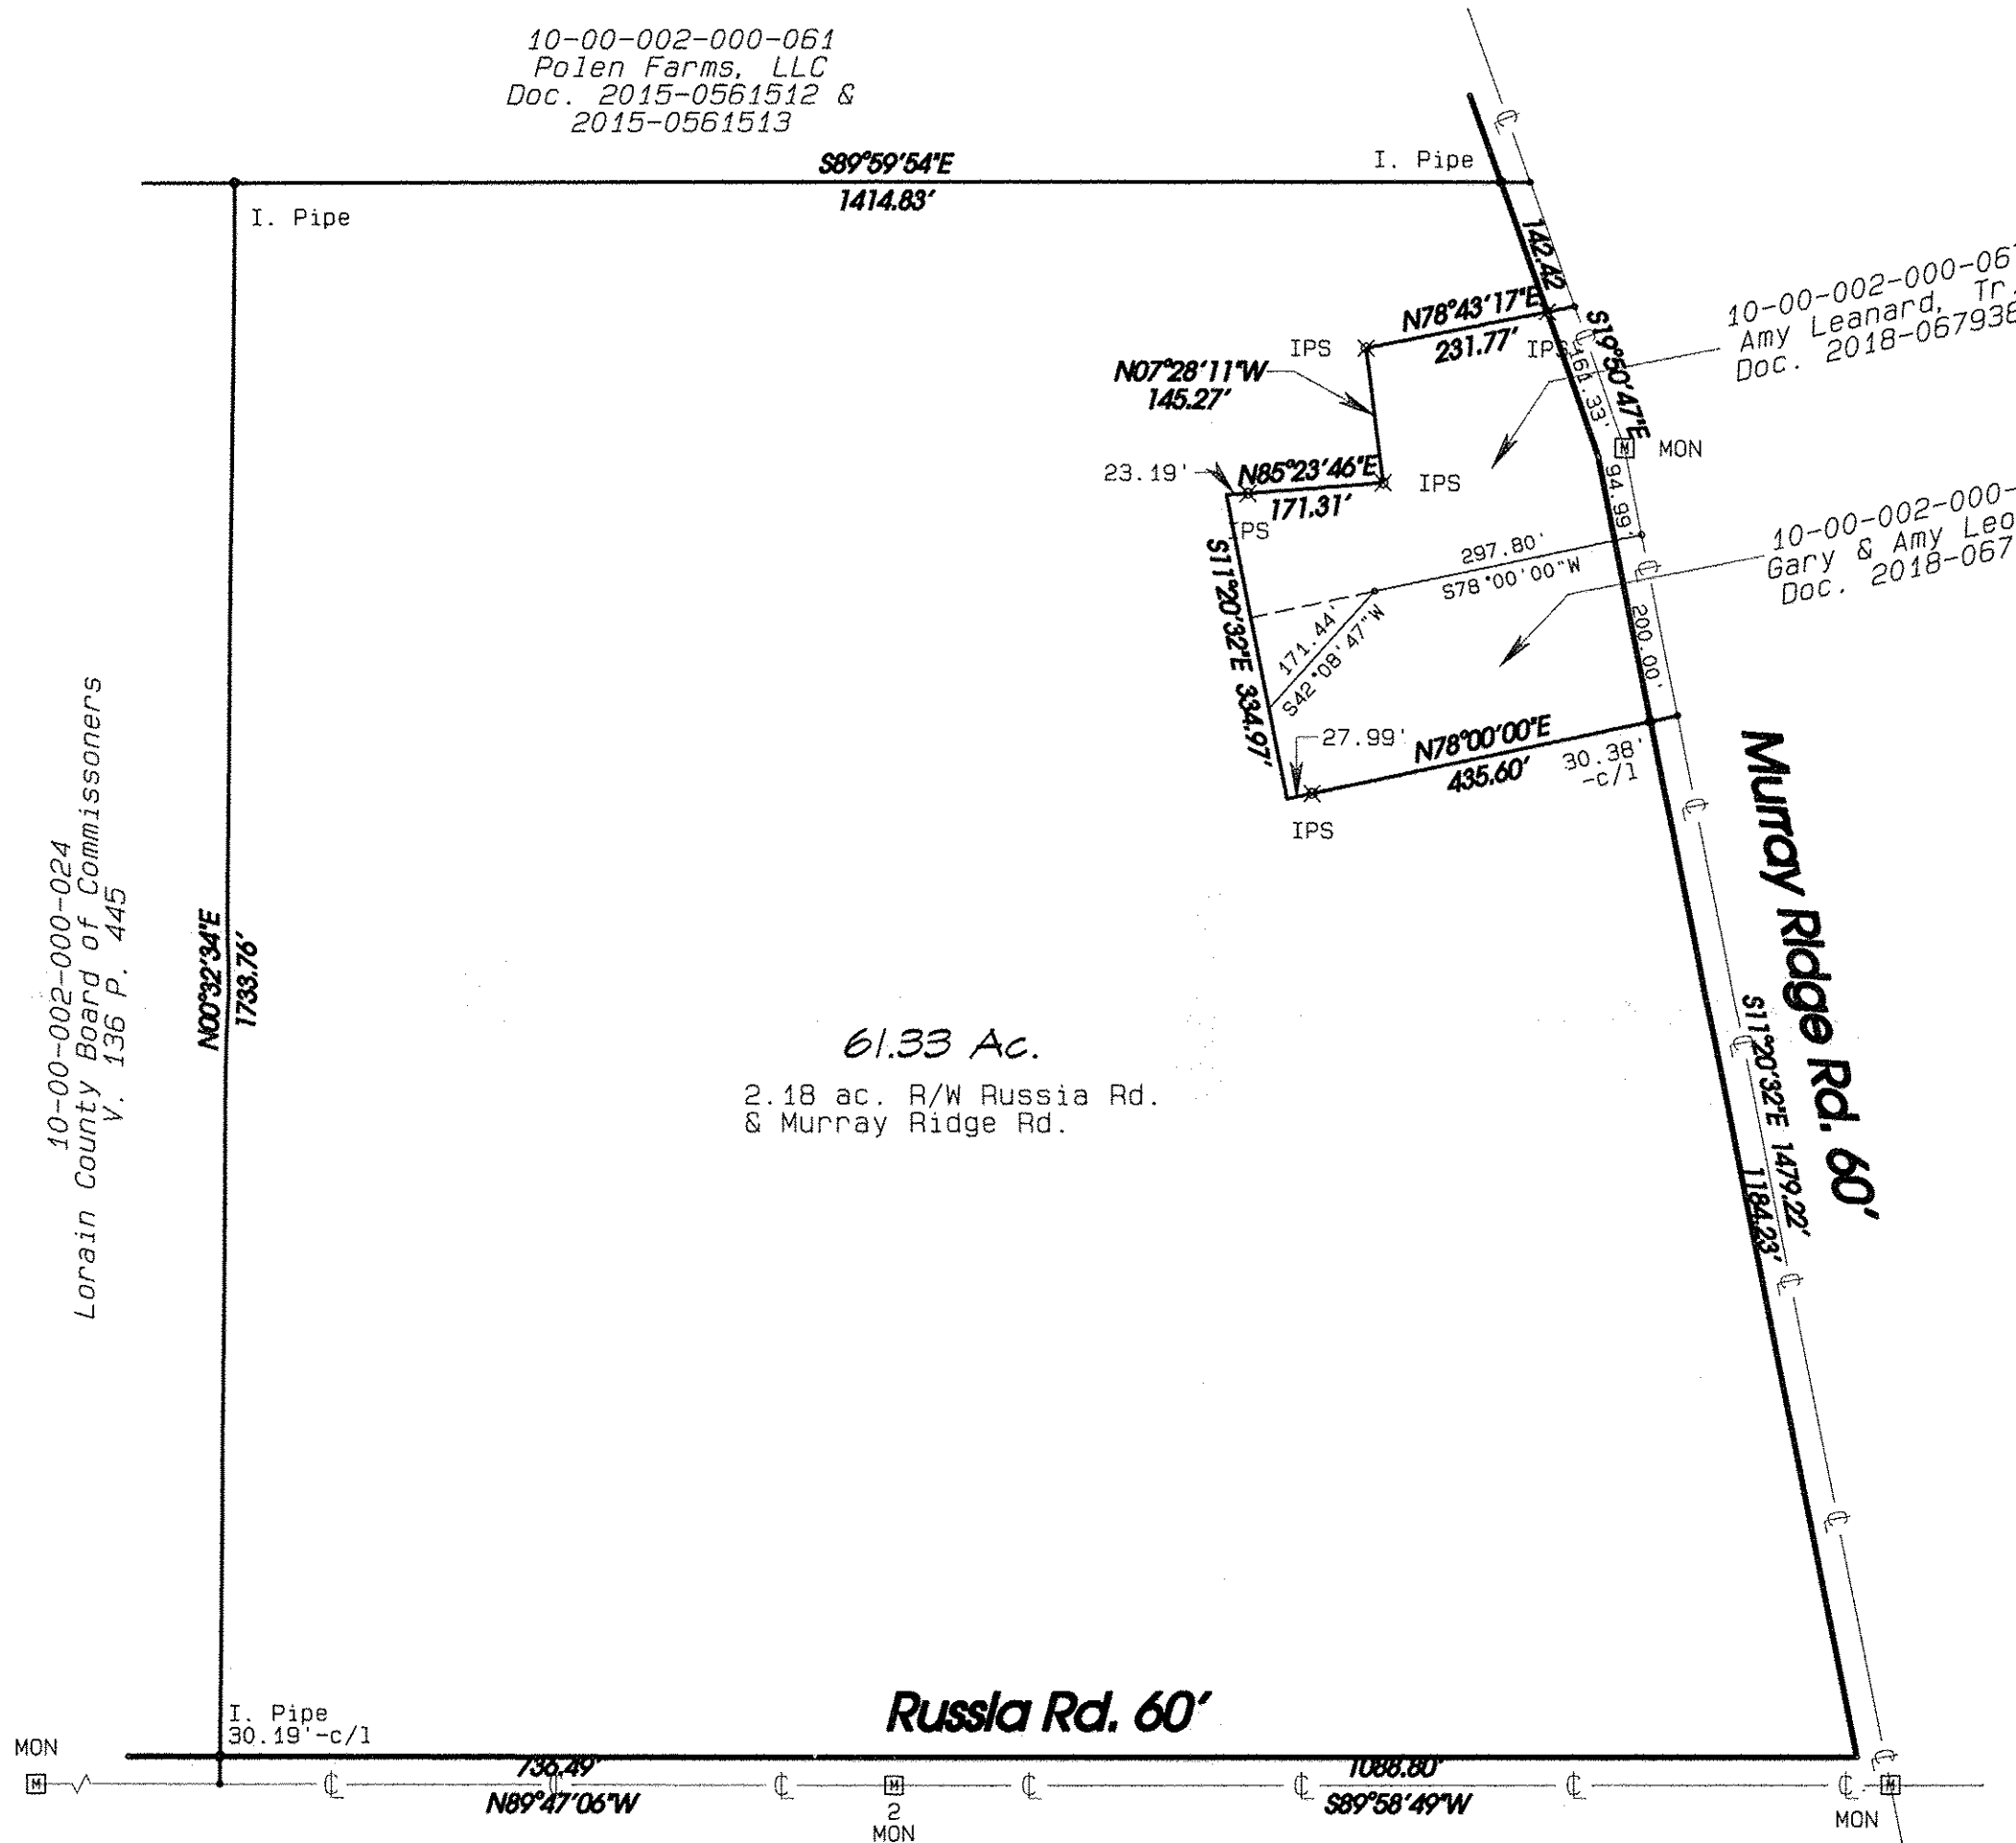

10-00-002-000-061
Polen Farms, LLC
Doc. 2015-0561512 &
2015-0561513

APPROVED
LORAIN CO.
MAJOR
DATE 12-10-18
PAGE 10-00-002
BY R. MAINES
#13-03988-A

10-00-002-000-066

10-00-002-000-024
Lorain County Board of Commissioners
V. 136 P. 445

N00°32'34"E
1733.76'

61.33 Ac.

2.18 ac. R/W Russia Rd.
& Murray Ridge Rd.

Property Map
for
Amy Leonard

Carlisle Twp.
Lorain Co.

Sect. 2
Ohio

References:

1. Survey by Eric Nelson dated April 2004.
2. Survey by Richard Carlson dated May 2018

Compiled from available county records and is not a boundary survey
by Carlson Surveys.