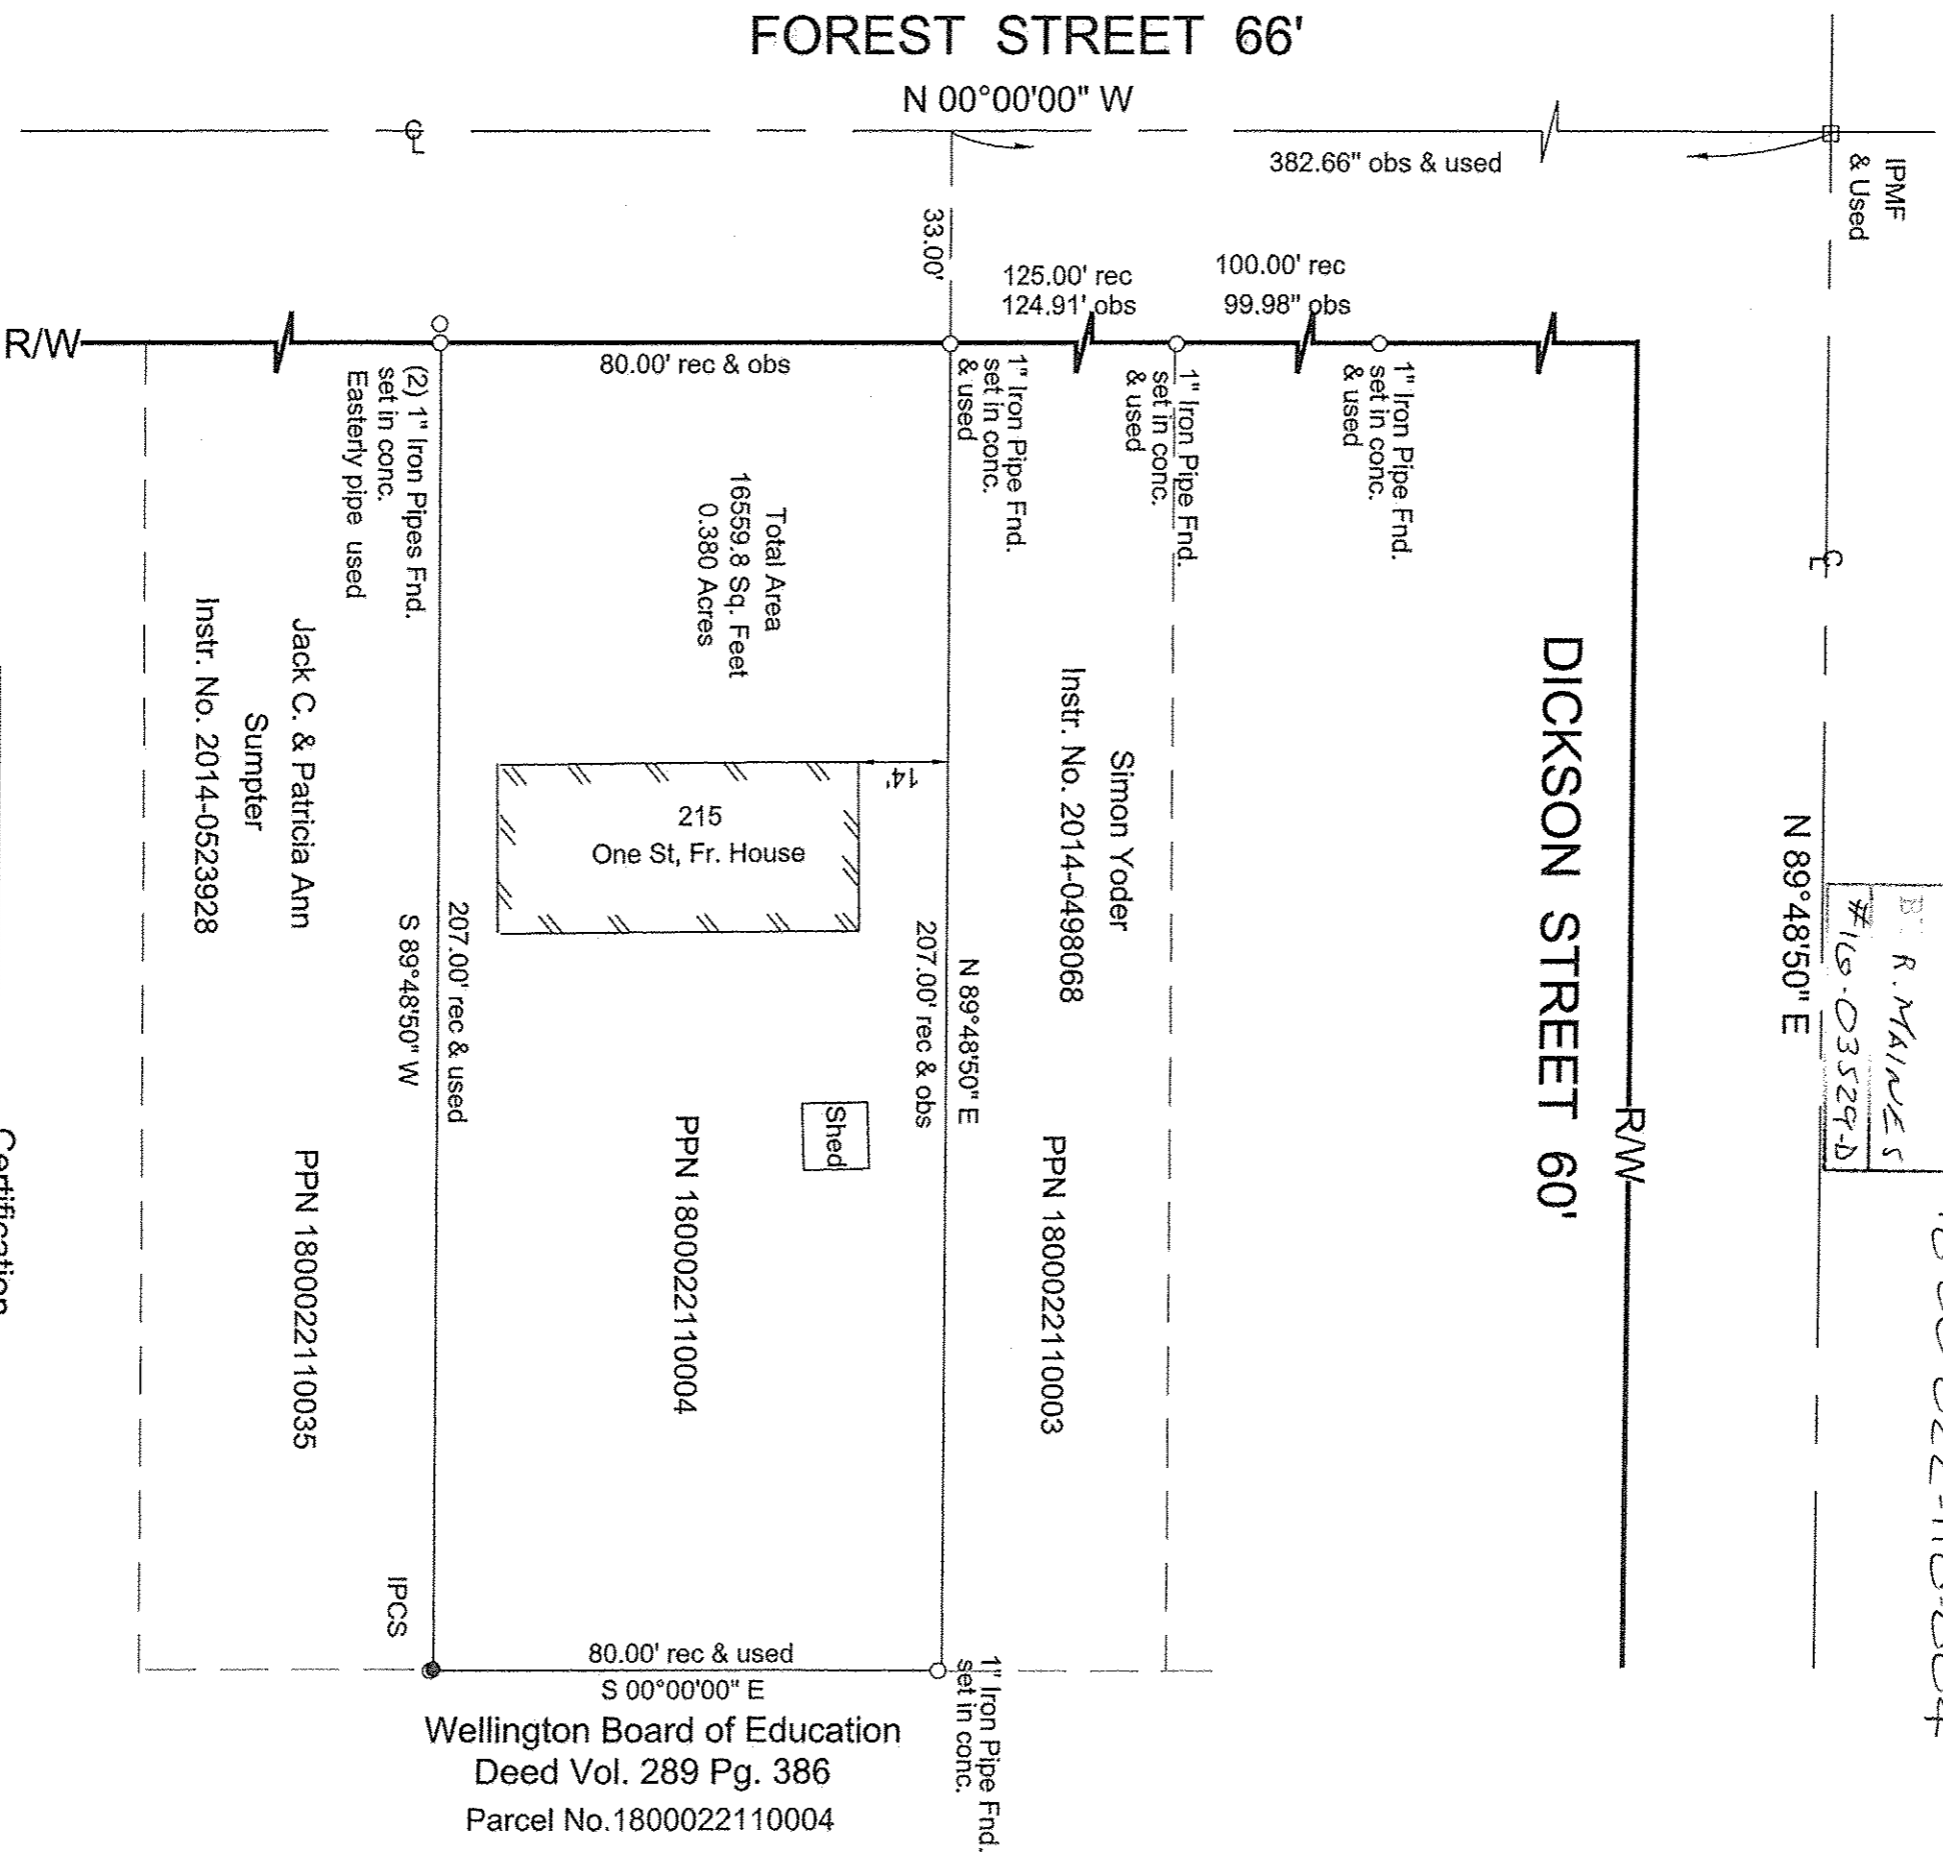

MAP OF SURVEY
PREPARED FOR
KOENIG

Situated in the Village of Wellington, County of Lorain
State of Ohio; and known as being part of Original Wellington
Township Lot No. 22

| | |
|------|------------|
| DATE | 9-27-16 |
| PLAT | 18-00-022 |
| BY | R. MAINE S |
| # | 16-03529-D |

18-00-022-110-004

Scale : 1" = 30'
Date : September, 2016

LEGEND

- IPCS = Iron Pin Capped Set
- IPF = Iron Pin Found
- IPCF = Iron Pin W/Cap Found
- IPMF = Iron Pin Monument Found

Certification

This Plat was prepared from the analysis of Recorded Plats, Recorded Deeds and Lorain County Records. Bearings are to an assumed meridian and are used to indicate angles only. Distances are given in feet and decimal parts thereof. All of which I certify to be correct to the best of my knowledge.