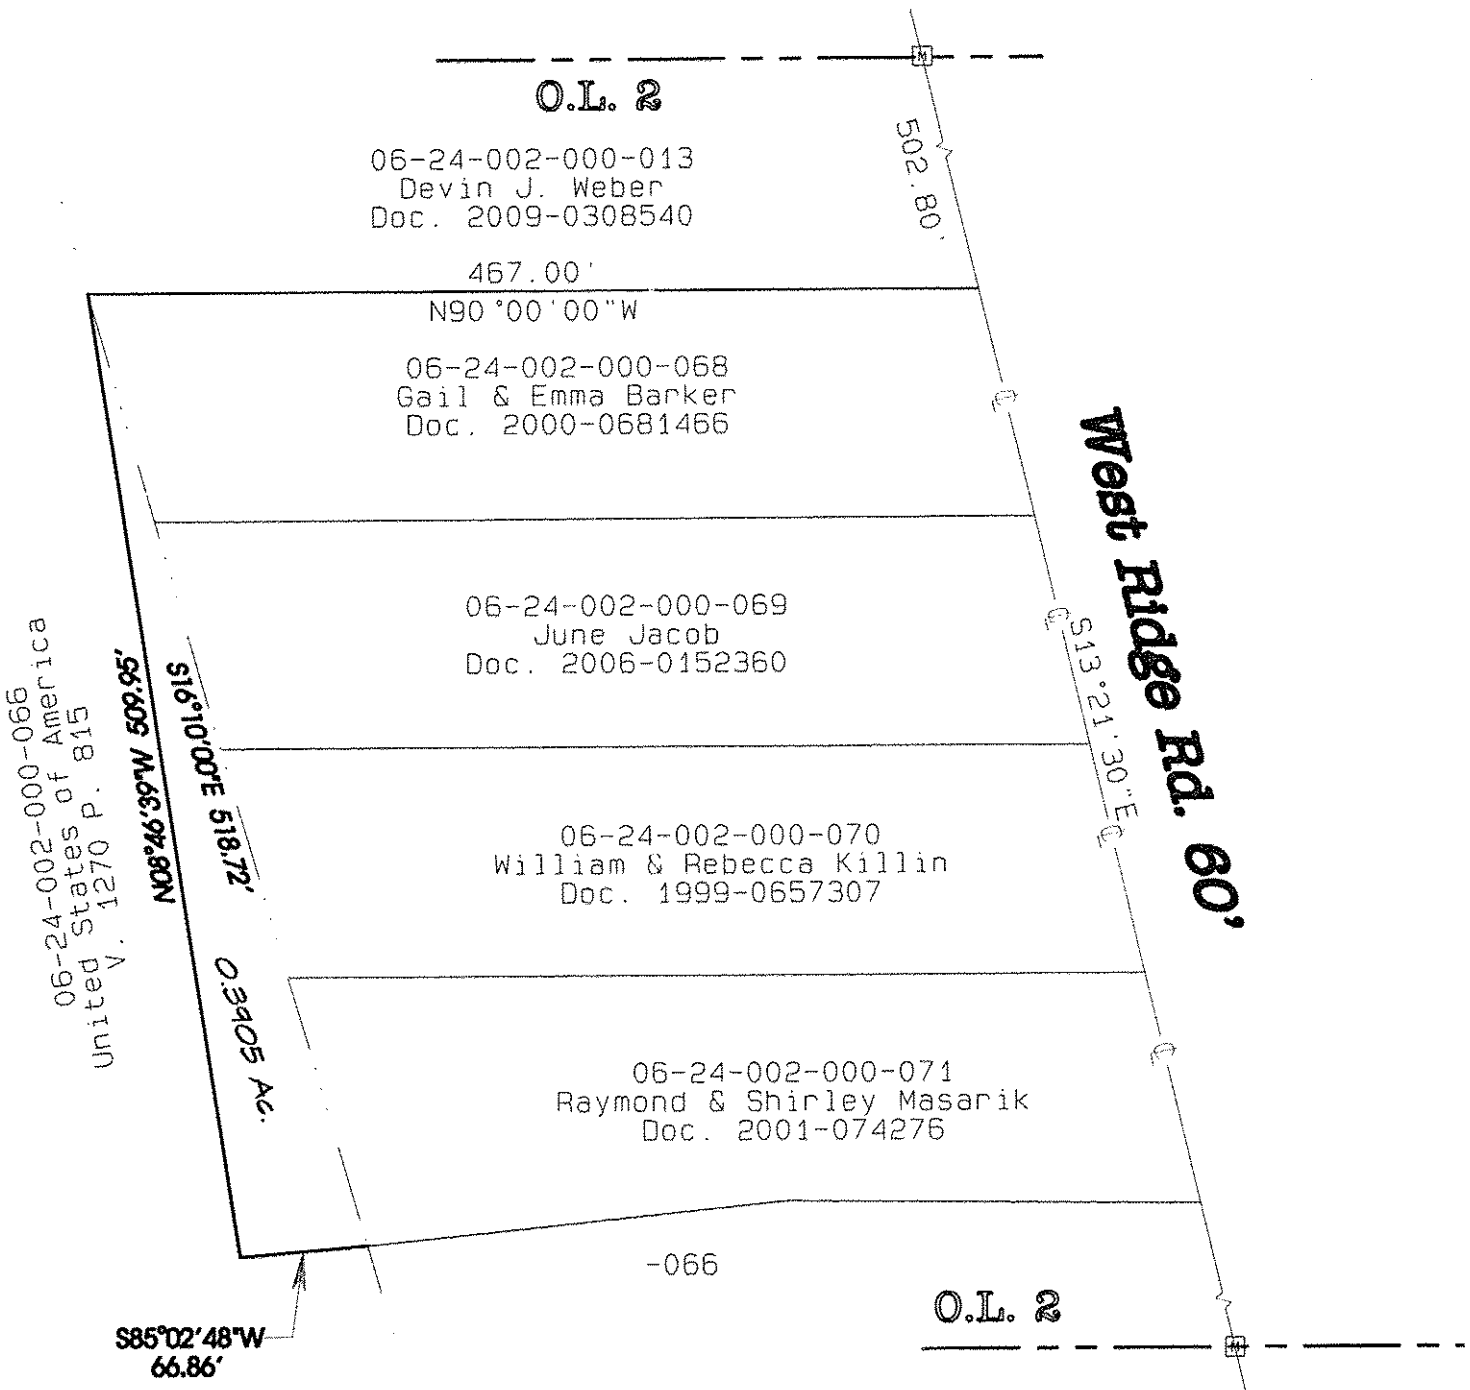

# Jeanie Fowl

Elyria Twp.  
Lorain Co.

Tr. 24 O.L. 2  
Ohio

Carlson Surveys

September 2015  
Job: 602-218

Prepared from available  
county records & is not the  
result of a boundary survey.

APPROVED LORAIN CO. MAP DEPT
DATE 9-29-15
PAGE 6/28
BY J. Hatfield
#15-03420

06-24-002-000-084

Scan # 48691