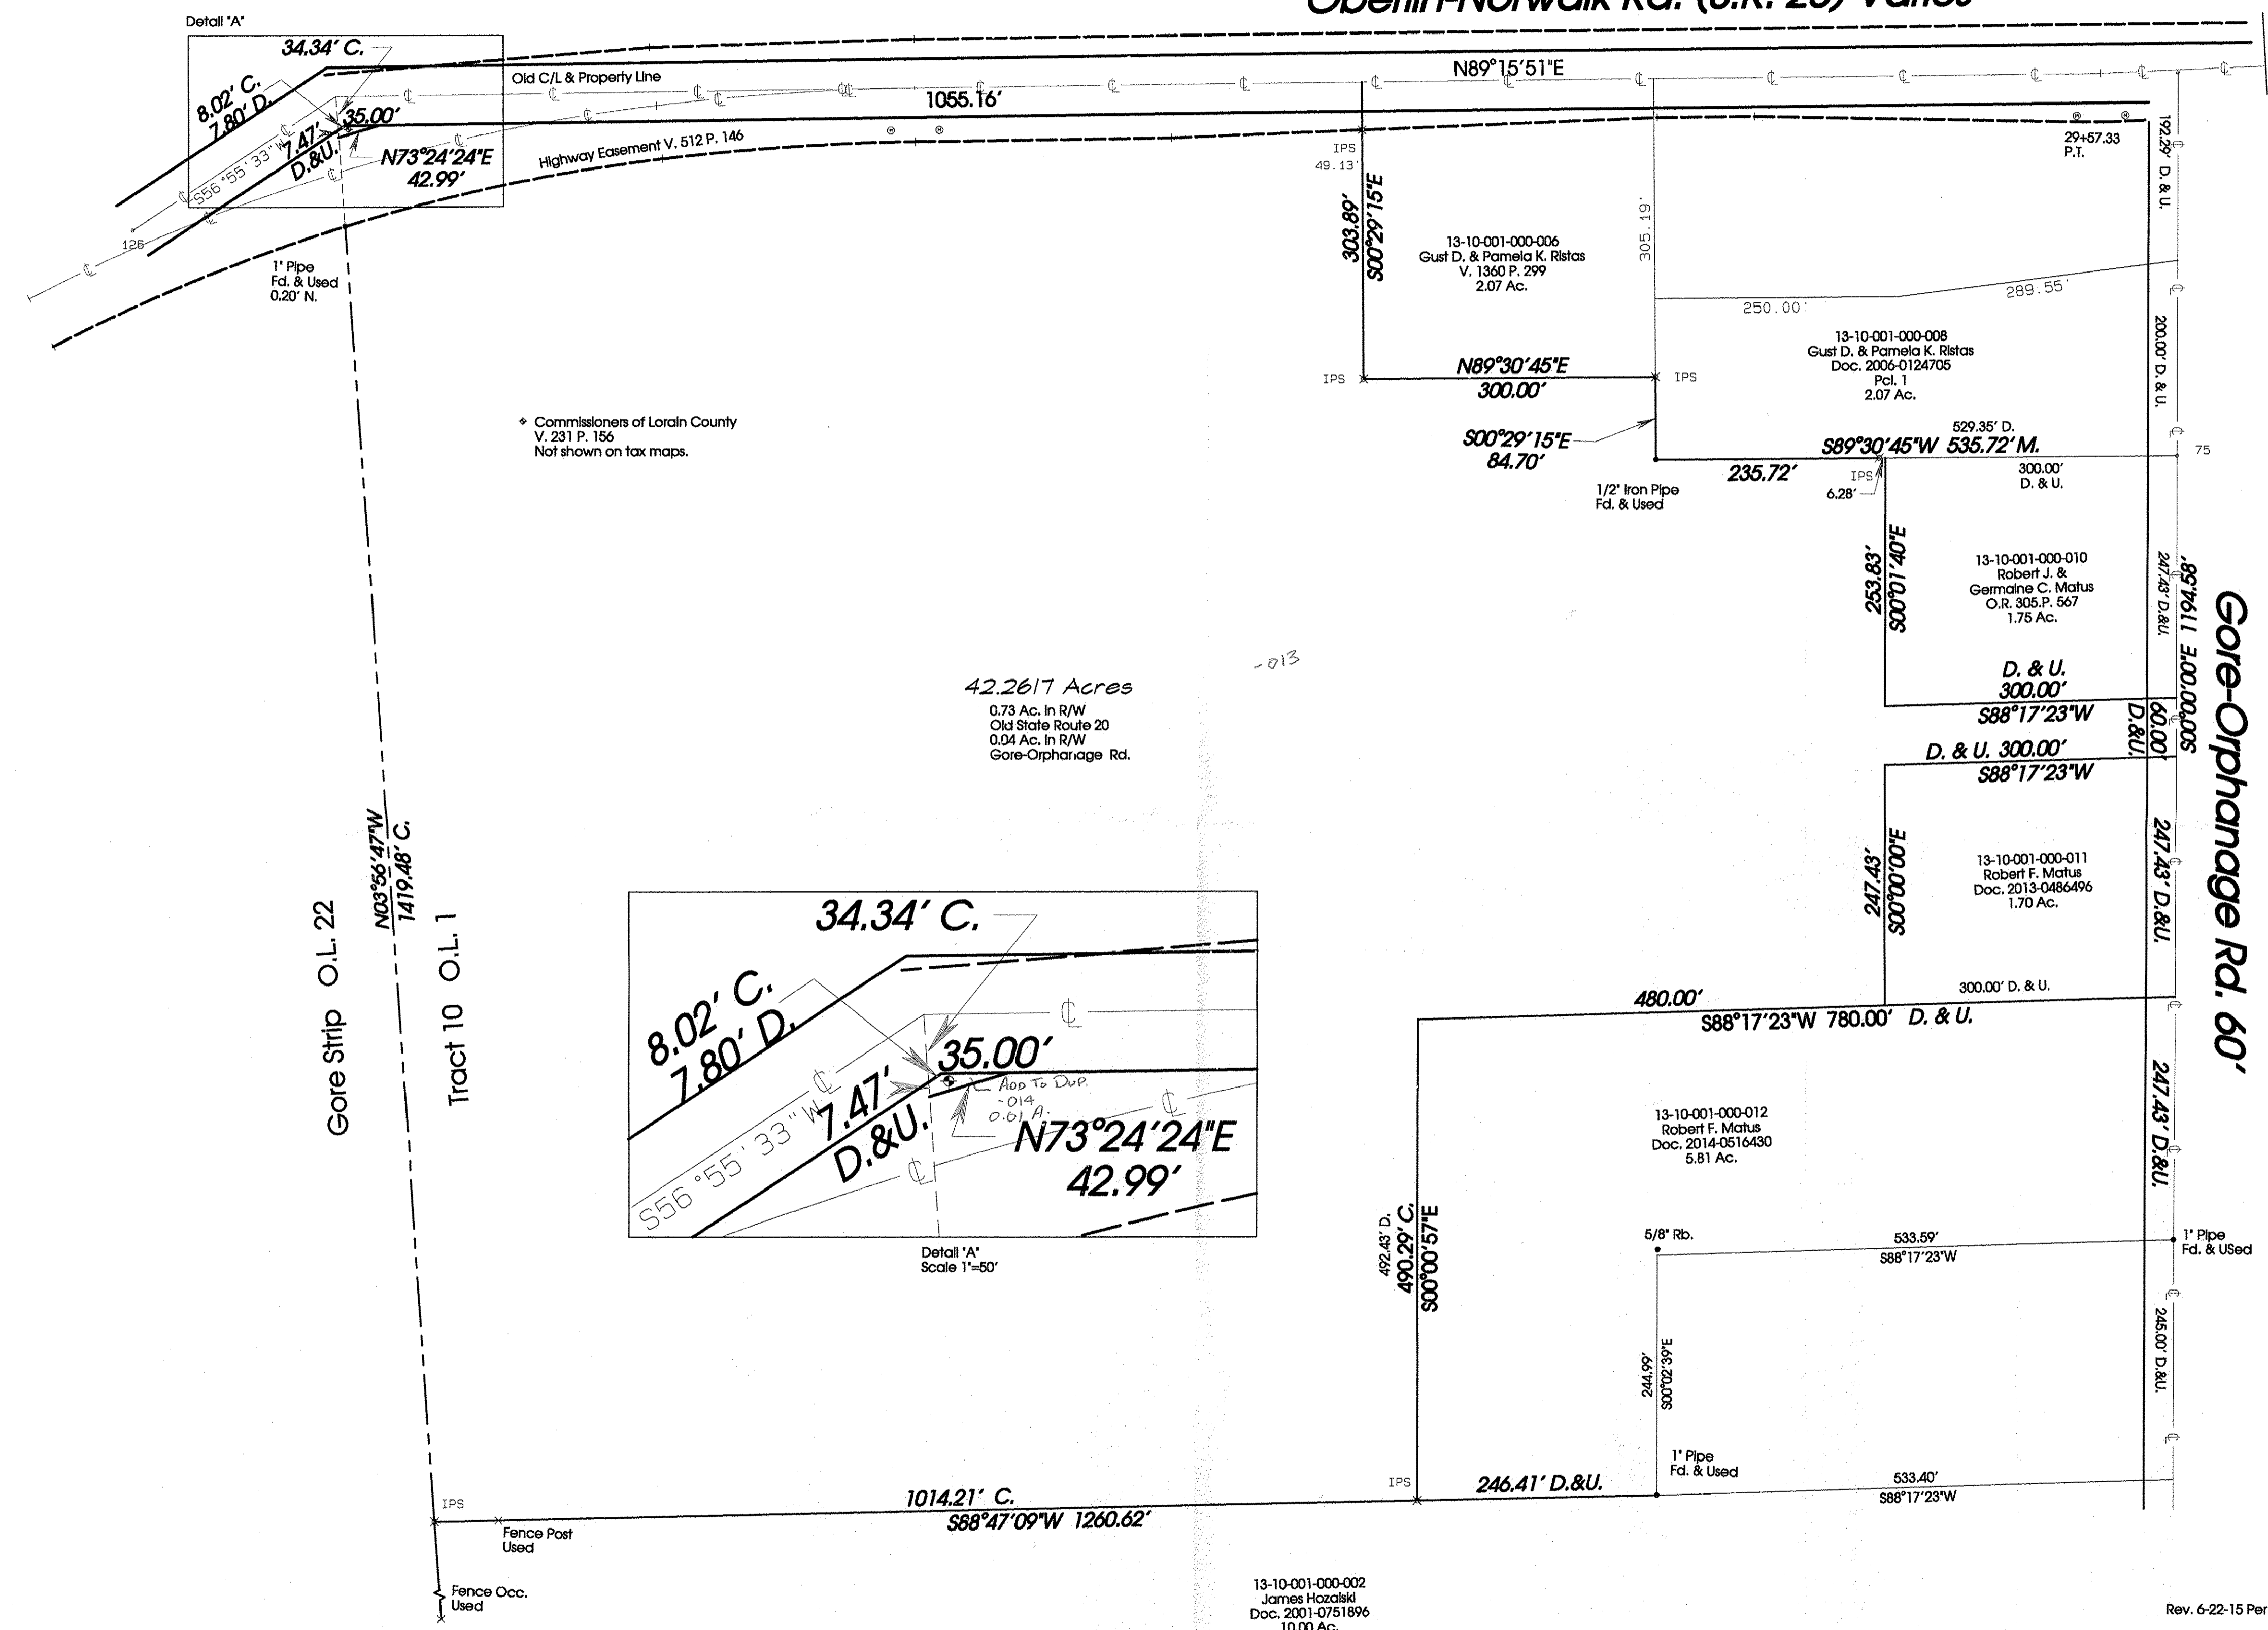

Plat of Survey  
**Robert J. & Germaine C. Matus**  
 Camden Twp. (14N, R 9W) Tr. 10 O.L. 1  
 Lorain Co. Ohio  
 Carlson Surveys Job: 1301-20B  
 October 2014

**Oberlin-Norwalk Rd. (S.R. 20) Varies**

- ⊙ C/L Ref. Mon
- × Iron Pin Set
- Iron Pin Found as noted
- × Fence

◆ Commissioners of Lorain County  
 V. 231 P. 156  
 Not shown on tax maps.

42.2617 Acres  
 0.73 Ac. in R/W  
 Old State Route 20  
 0.04 Ac. in R/W  
 Gore-Orphanage Rd.

Gore-Orphanage Rd. 60'

APPROVED  
 LORAIN CO.  
 MAP DEPT.  
 DATE 01/29/15  
 BY T. SPILNER  
 15-03208-A

Rev. 6-22-15 Per Tax Map Comments (R/W Old State Route 20).