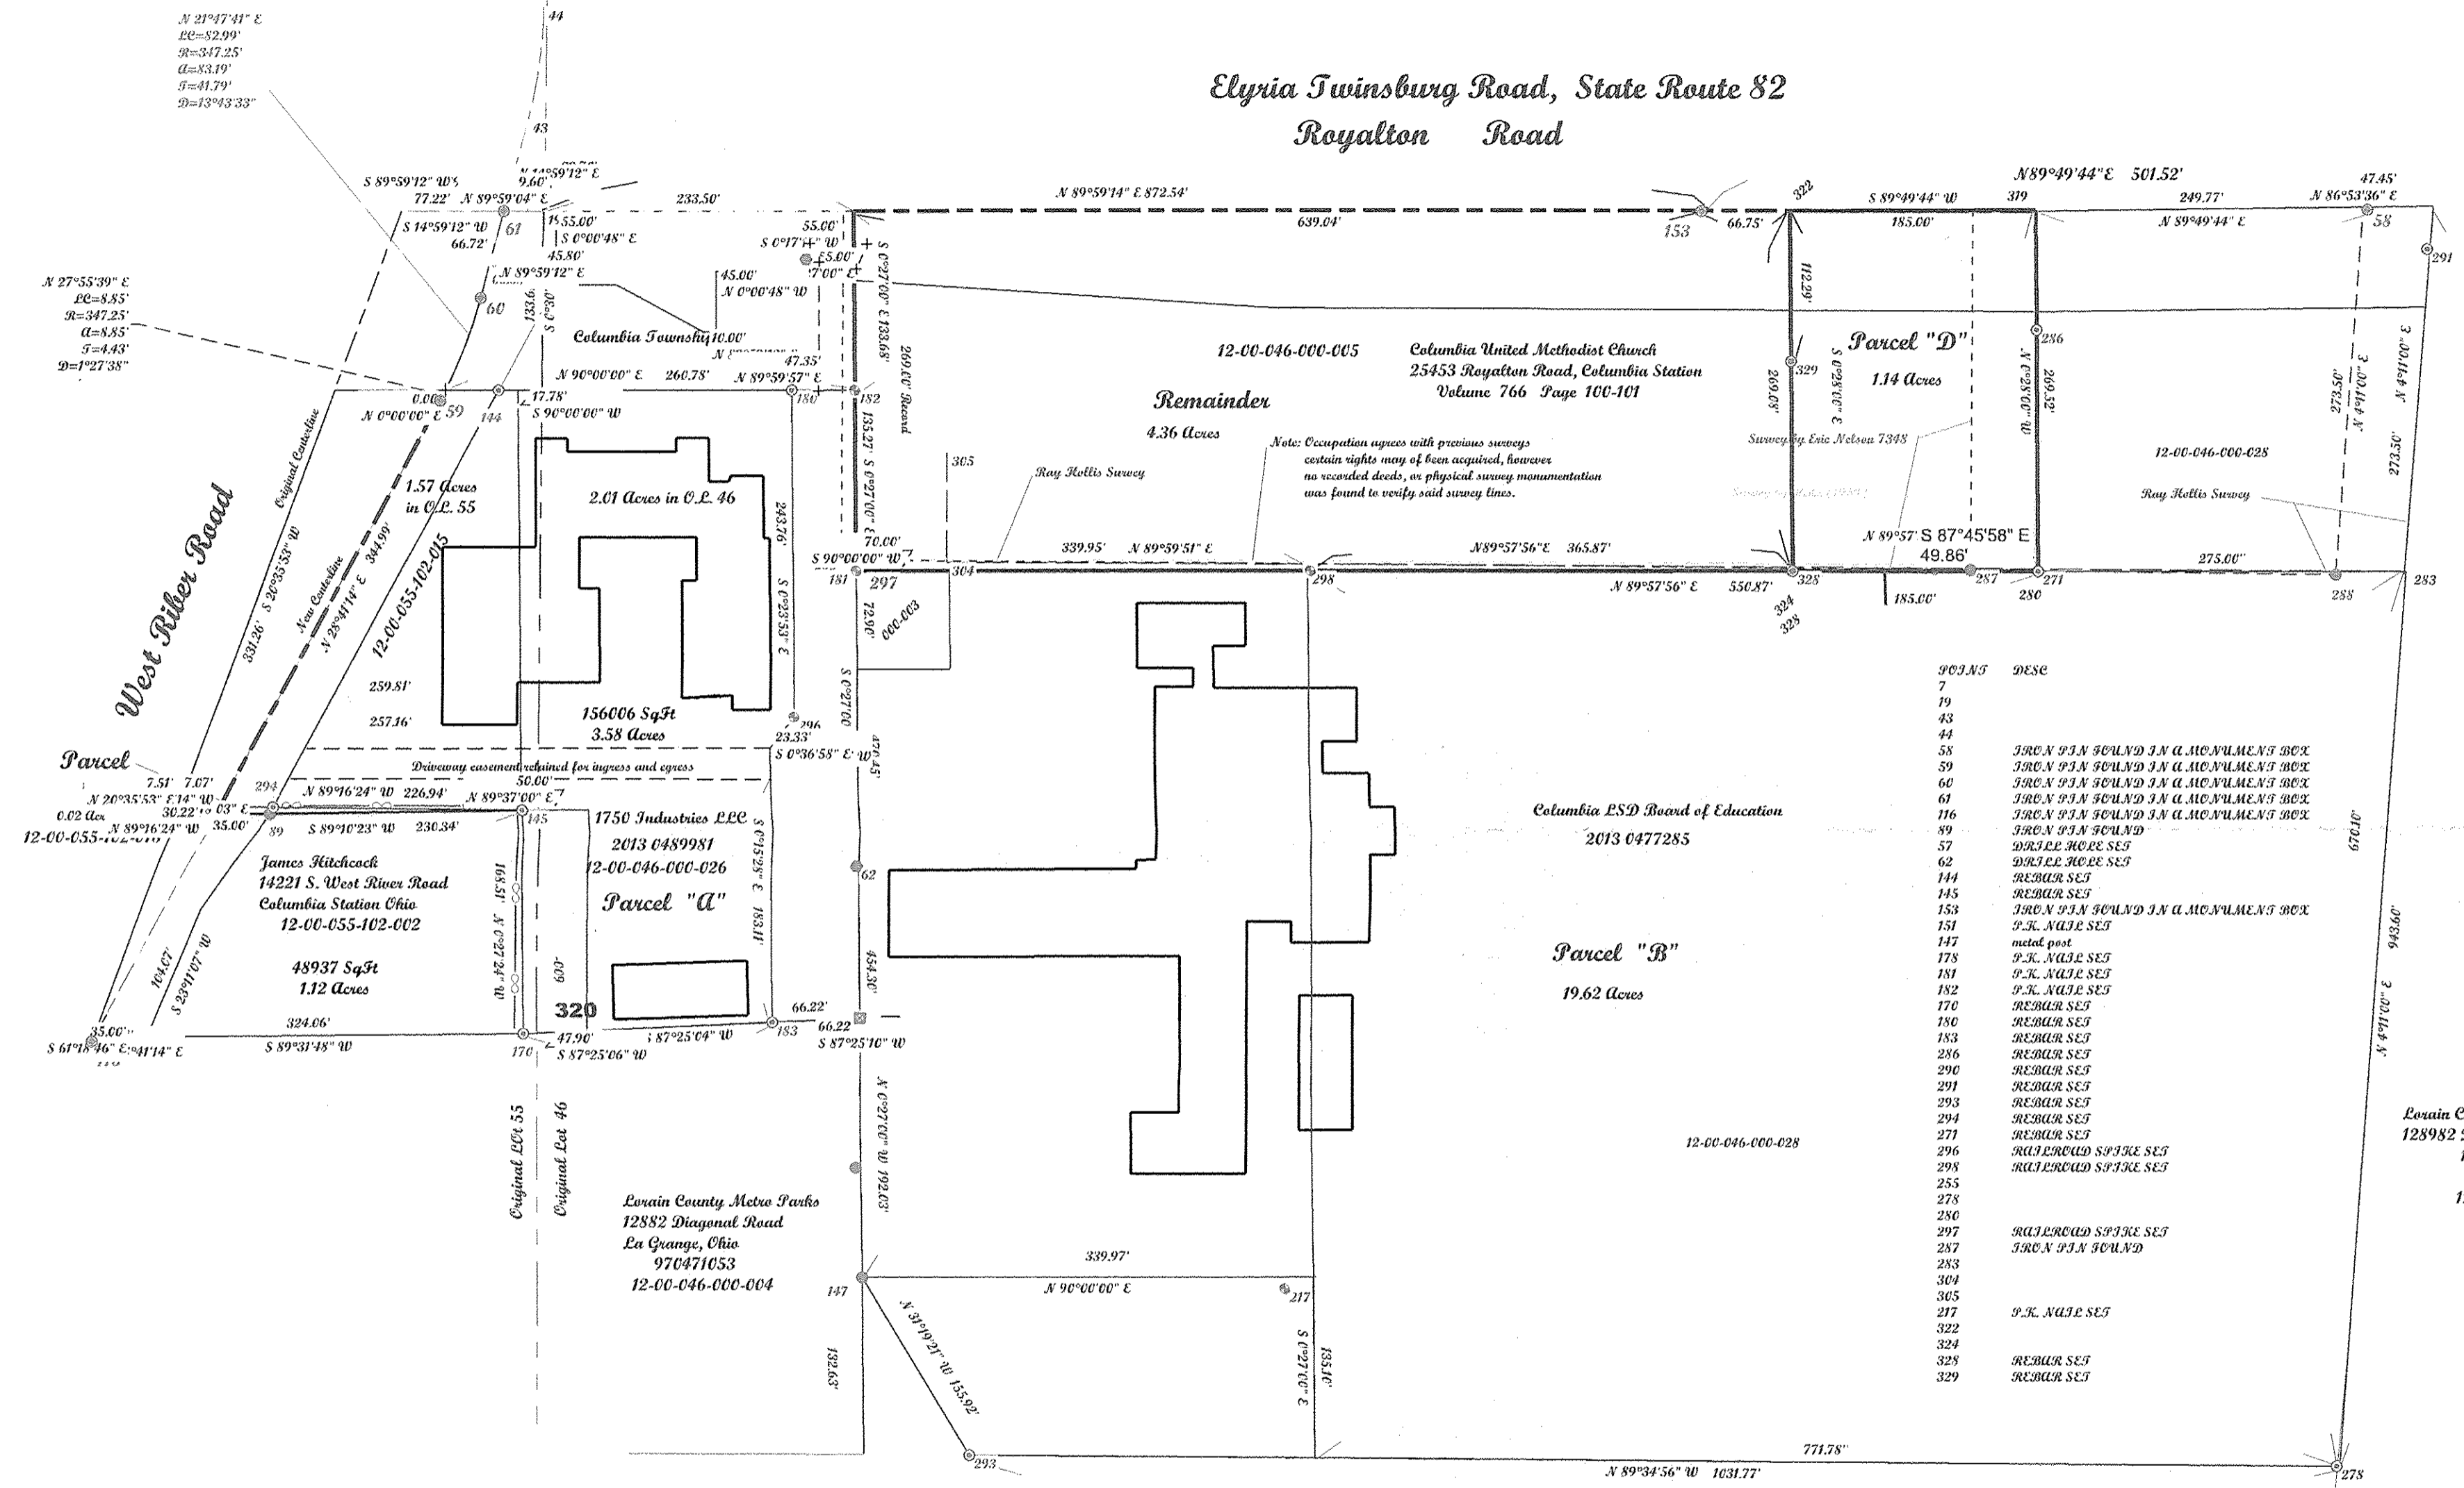

Note: Bearings shown are to an assumed Meridian and are used to describe angles only.

Being known as Part of Original lots 46 and 55 of Columbia Township, County of Lorain and the State of Ohio.

Elyria Twinsburg Road, State Route 82 Royalton Road

03338
APPROVED
LORAIN CO.
MAP DEPT
DATE 1-20-15
PAGE 12-00-046A
BY JHAtfield
15-03338

- | 903.15 | DESE |
|--------|---------------------------------------|
| 7 | |
| 19 | |
| 43 | |
| 44 | |
| 58 | JACON P.N. BOUND J.N. A. MONUMENT BOX |
| 59 | JACON P.N. BOUND J.N. A. MONUMENT BOX |
| 60 | JACON P.N. BOUND J.N. A. MONUMENT BOX |
| 61 | JACON P.N. BOUND J.N. A. MONUMENT BOX |
| 116 | JACON P.N. BOUND J.N. A. MONUMENT BOX |
| 49 | JACON P.N. BOUND |
| 57 | DRILL HOLE SET |
| 62 | DRILL HOLE SET |
| 144 | REGULAR SET |
| 145 | REGULAR SET |
| 153 | JACON P.N. BOUND J.N. A. MONUMENT BOX |
| 151 | P.K. NAIL SET |
| 147 | metal post |
| 178 | P.K. NAIL SET |
| 181 | P.K. NAIL SET |
| 182 | P.K. NAIL SET |
| 170 | REGULAR SET |
| 180 | REGULAR SET |
| 183 | REGULAR SET |
| 286 | REGULAR SET |
| 290 | REGULAR SET |
| 291 | REGULAR SET |
| 293 | REGULAR SET |
| 294 | REGULAR SET |
| 271 | REGULAR SET |
| 296 | REGULAR SPJKE SET |
| 298 | REGULAR SPJKE SET |
| 255 | |
| 278 | |
| 280 | |
| 297 | REGULAR SPJKE SET |
| 287 | JACON P.N. BOUND |
| 283 | |
| 304 | |
| 305 | |
| 217 | P.K. NAIL SET |
| 322 | |
| 324 | |
| 328 | REGULAR SET |
| 329 | REGULAR SET |

McGannon Surveying, LLC
Boundary Survey
Patrick A. McGannon
Registered Professional Surveyor
www.mcgannonsurveying.com
1731 Gettysburg Drive, Lorain, Ohio 44053 (440) 282-2712

Prepared for Columbia Local School
District Board of Education, of
25796 Royalton Road, Columbia
Station, Ohio 44028.

Note: Dimensions shown in Blue are record
values and those shown in red are field observed
values.
COLUMBIA LOCAL SCHOOL DISTRICT 1229