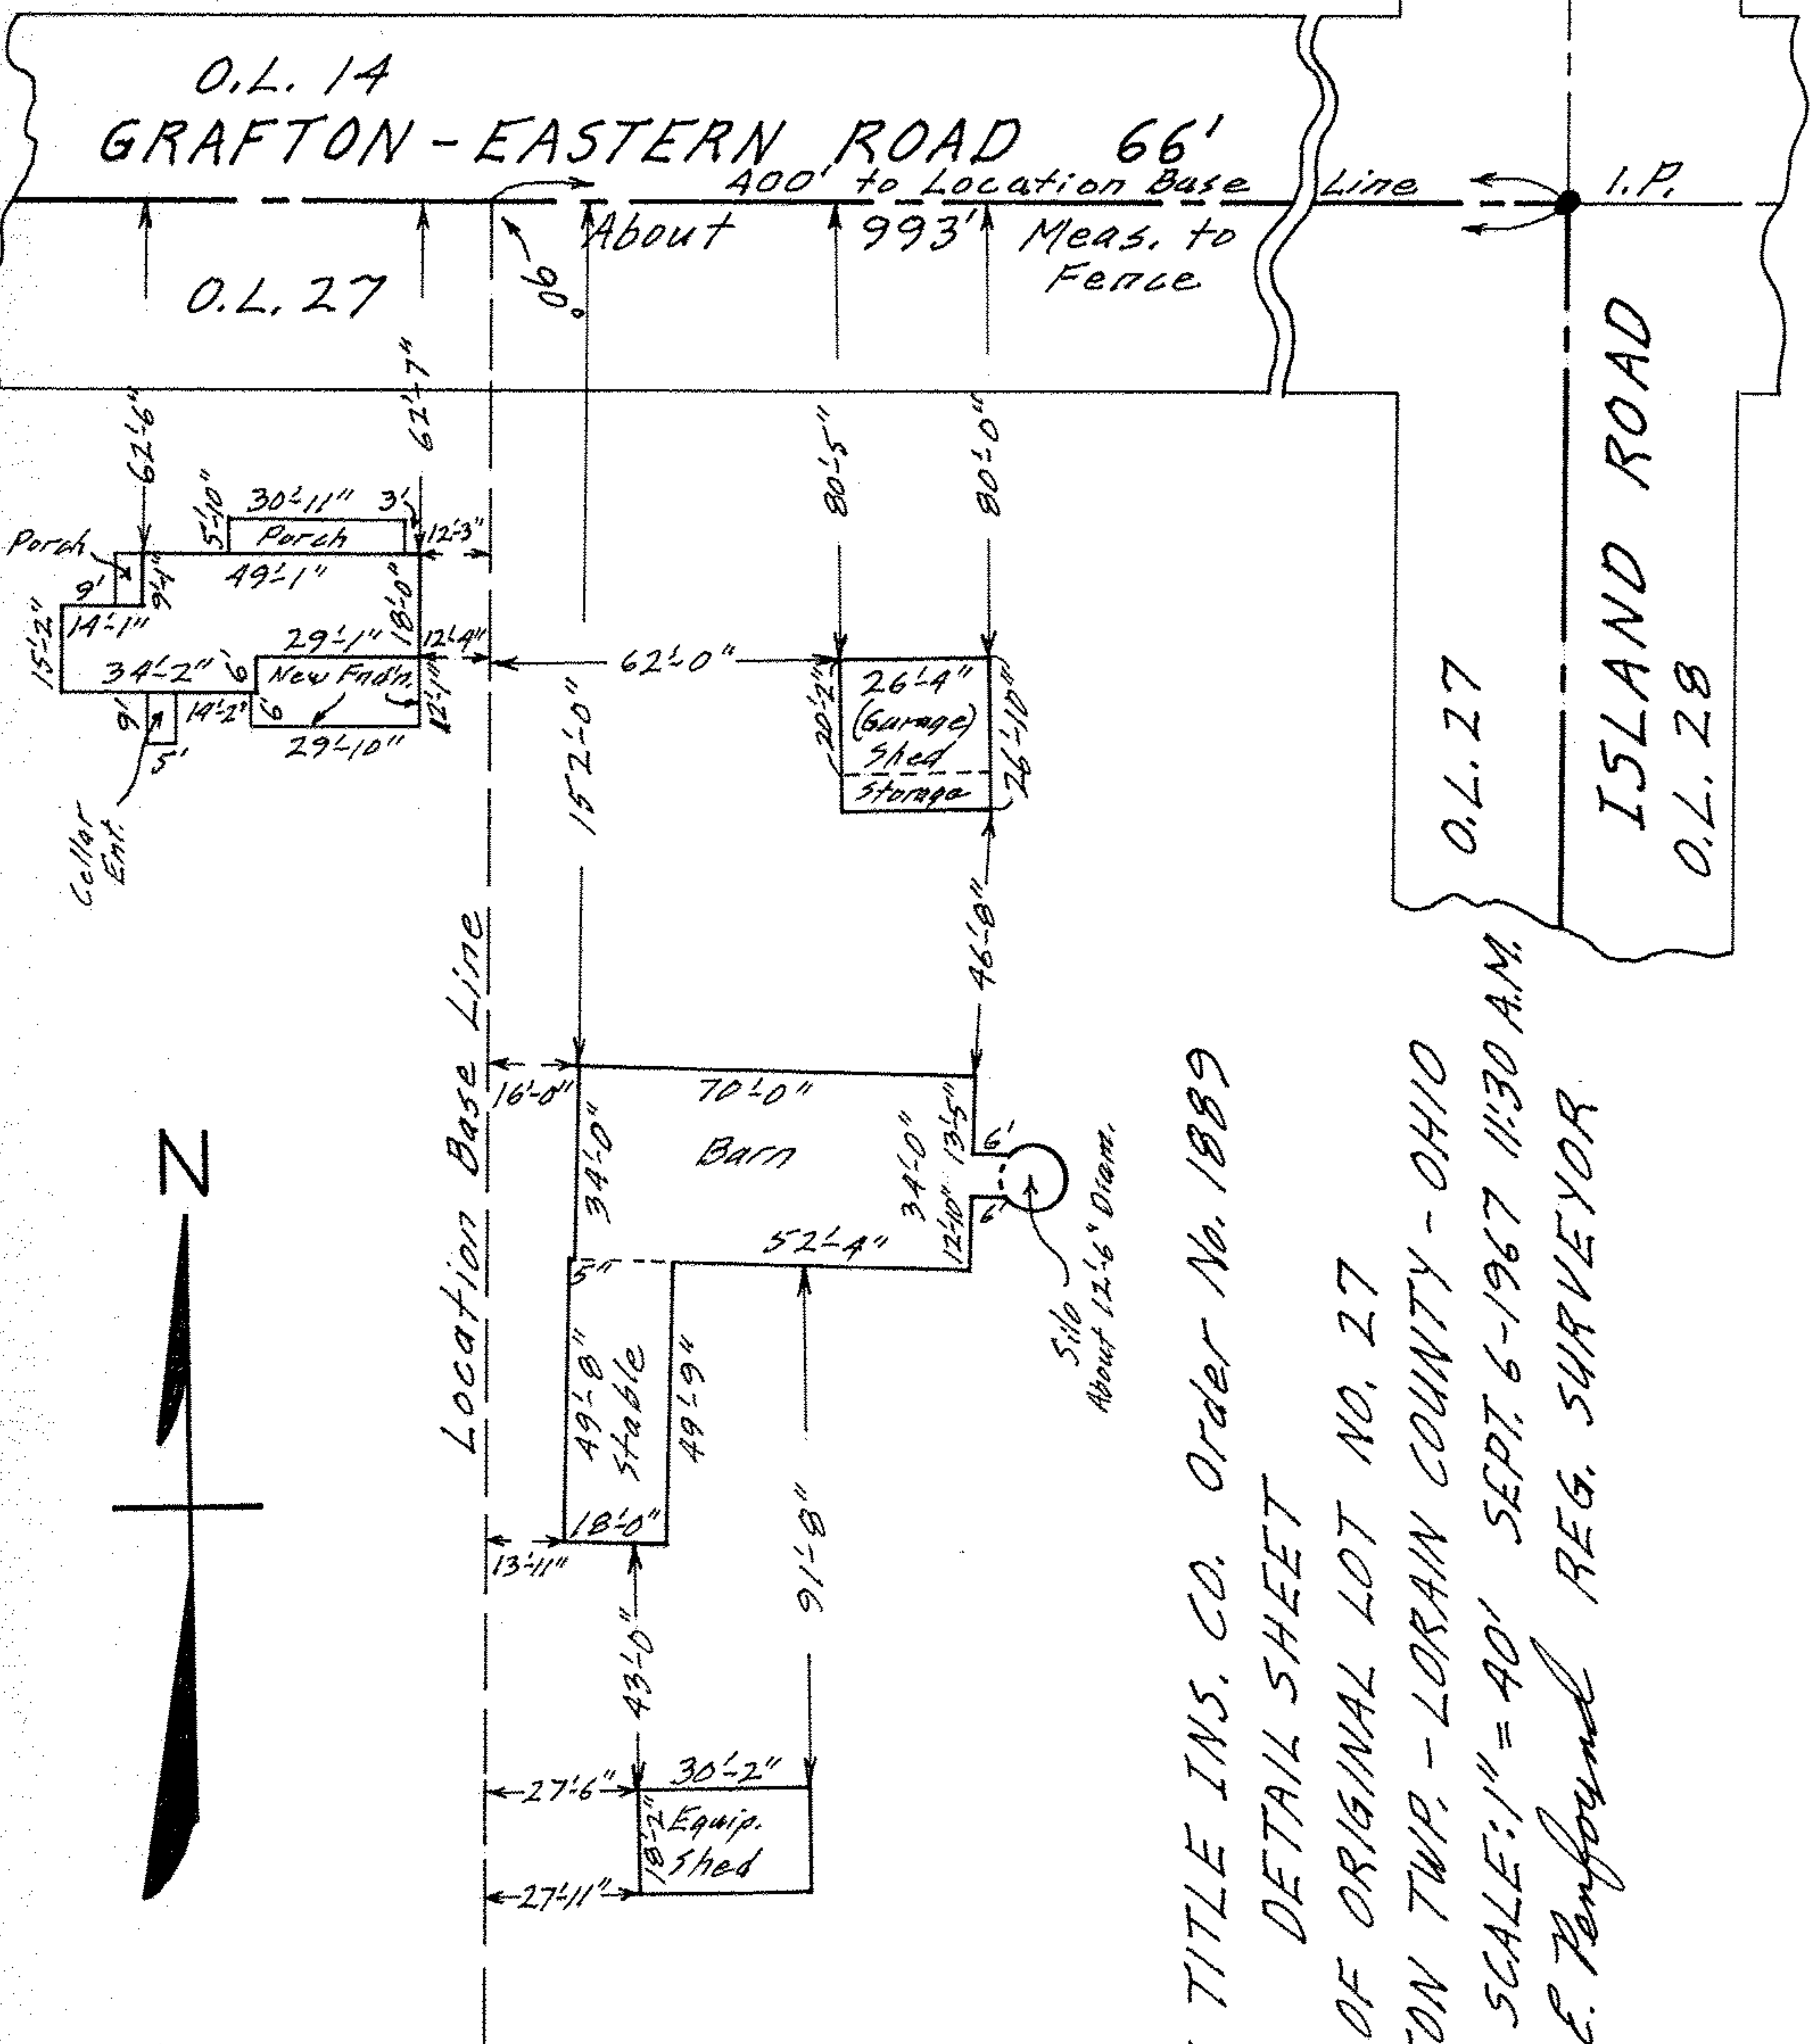

Scan# 48290 16-00-027-DW-007, 006, 003

BERKS TITLE INS. CO. Order No. 1889
 DETAIL SHEET
 PART OF ORIGINAL LOT NO. 27
 GRAFTON TWP. - LORAIN COUNTY - OHIO
 DETAIL SCALE: 1" = 40' SEPT. 6-1967 11:30 A.M.
 Gary E. Penfound REG. SURVEYOR