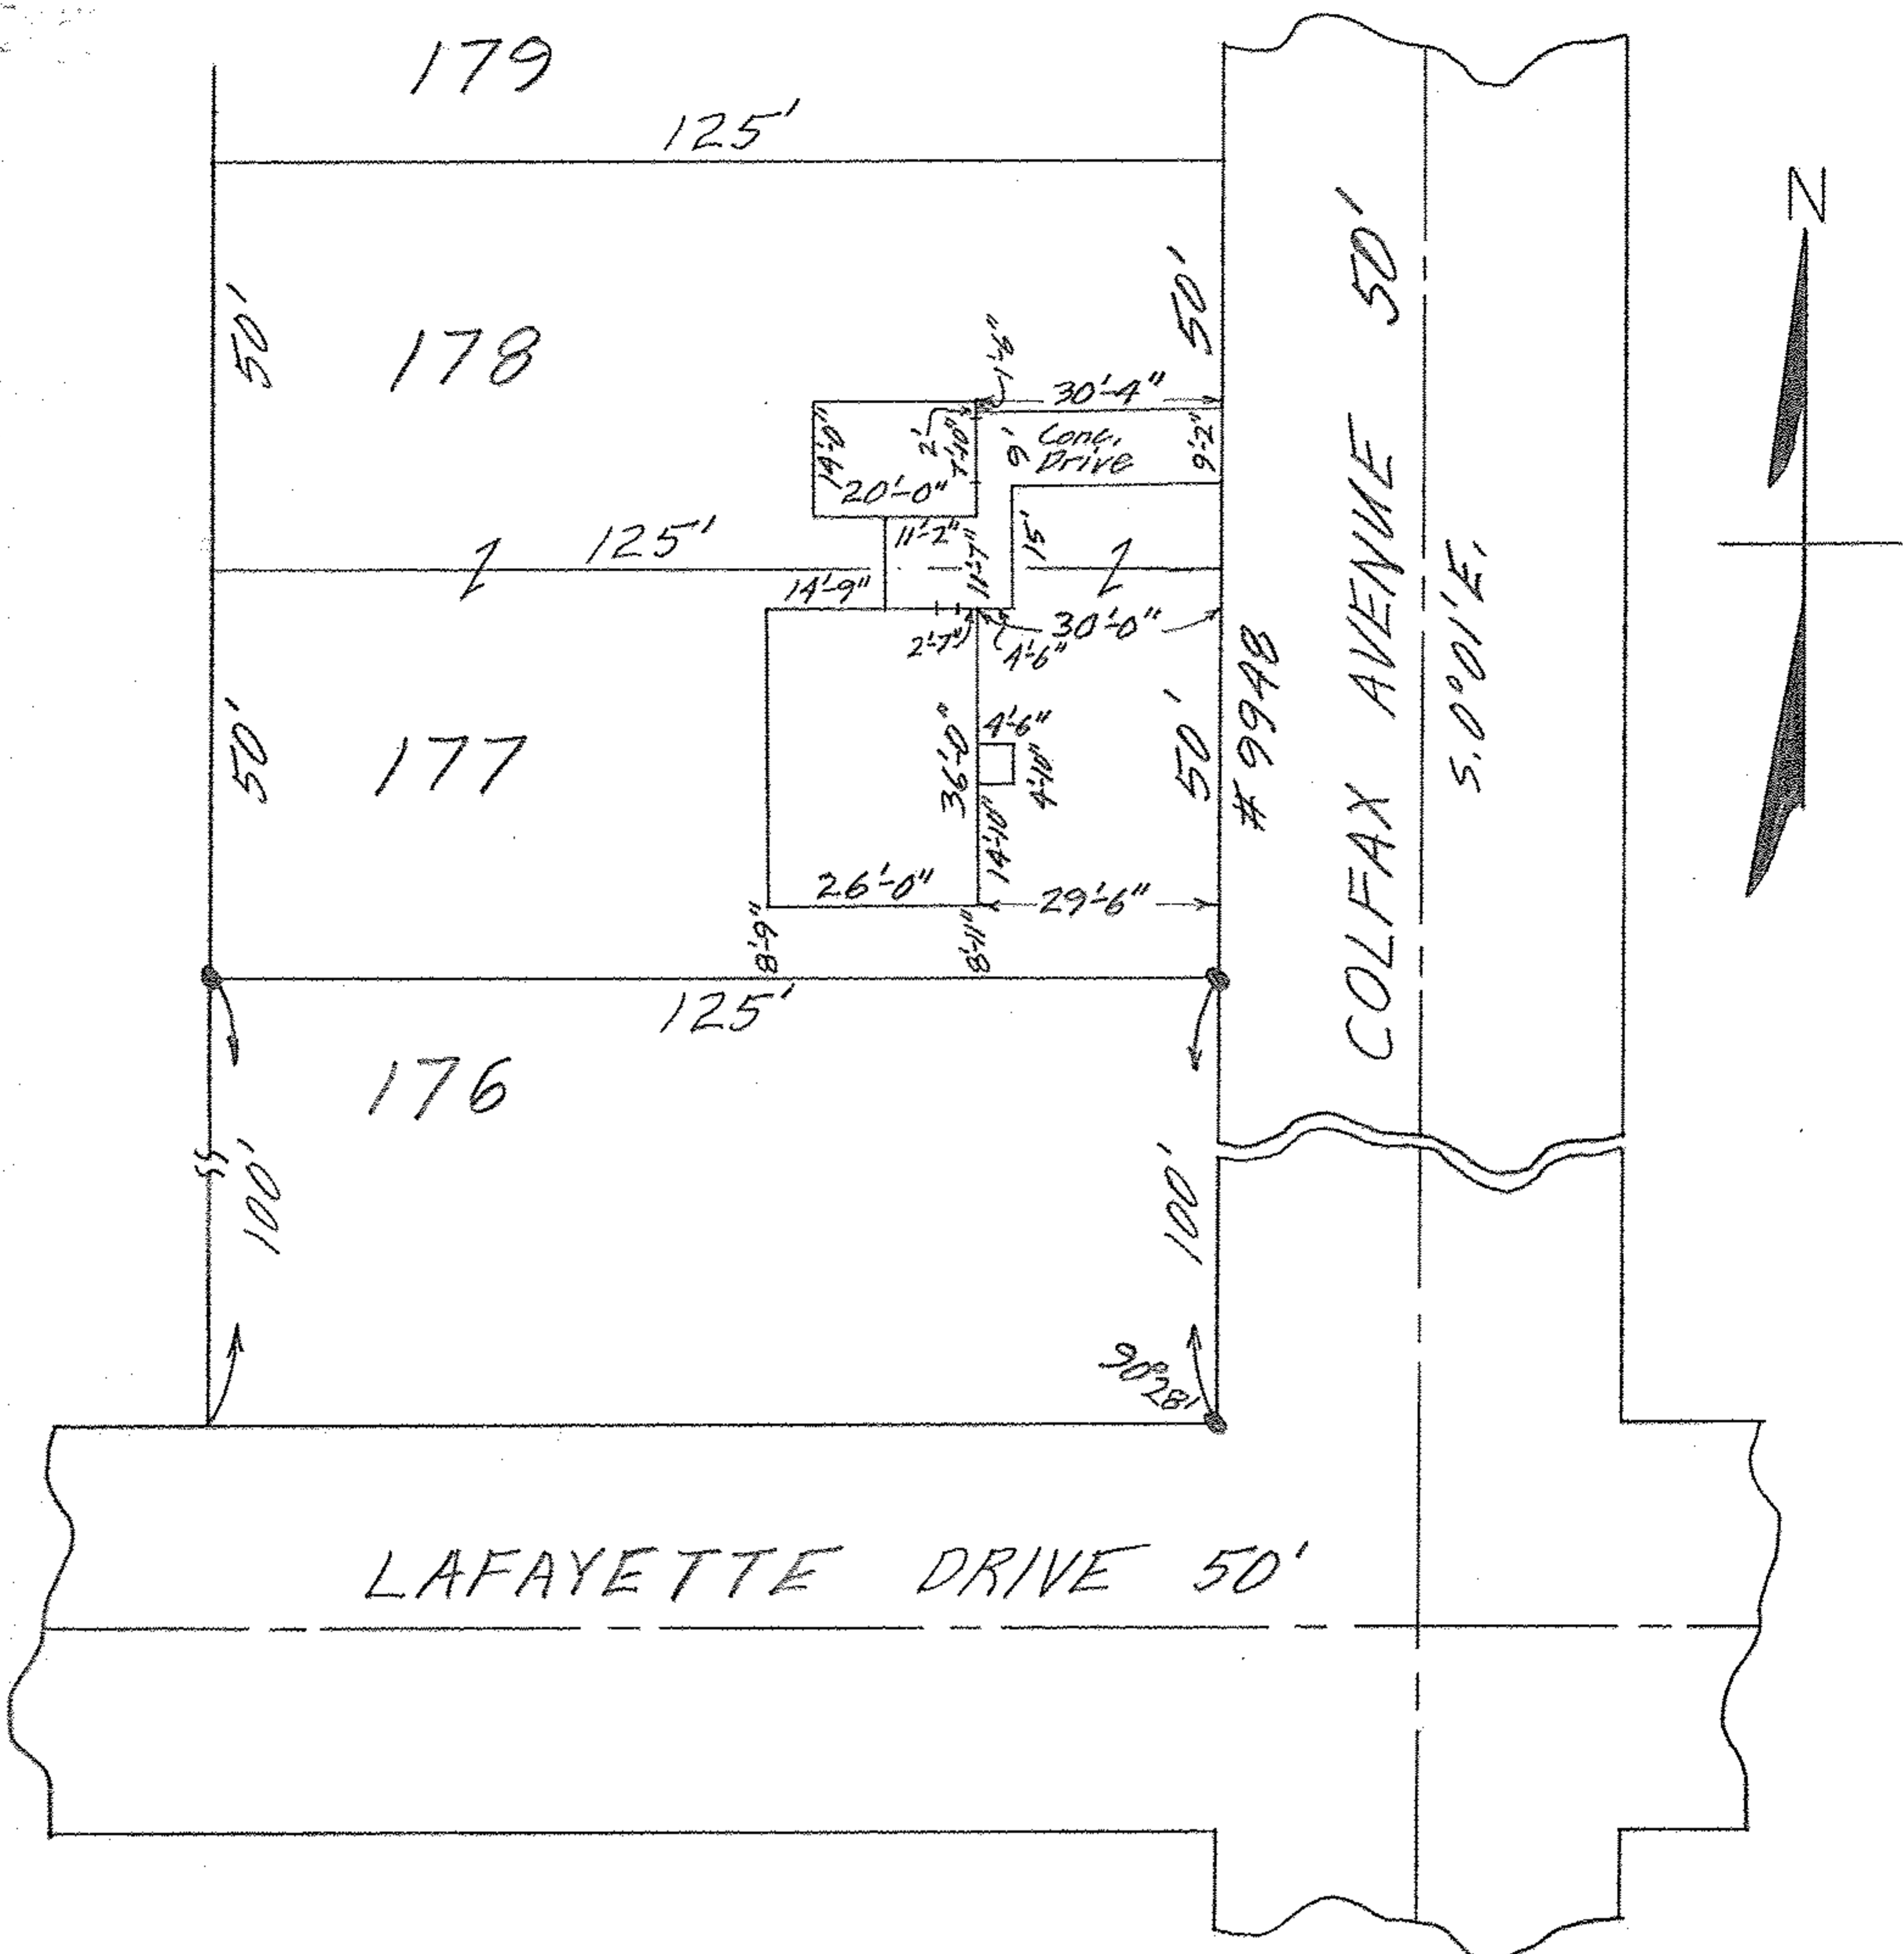

12-00-020-019 12-00-020-B scan # 48024

MAP OF SUB-LOTS 177 & 178
 WEST VIEW PARK VOL. 13 PG. 1 PLATS
 ORIG. LOT 20 COLUMBIA TWP.
 LORAIN COUNTY OHIO
 SCALE: 1" = 30' NOV. 16-1962 10:00 A.M.
 Gary E. Perfound REG. SURVEYOR