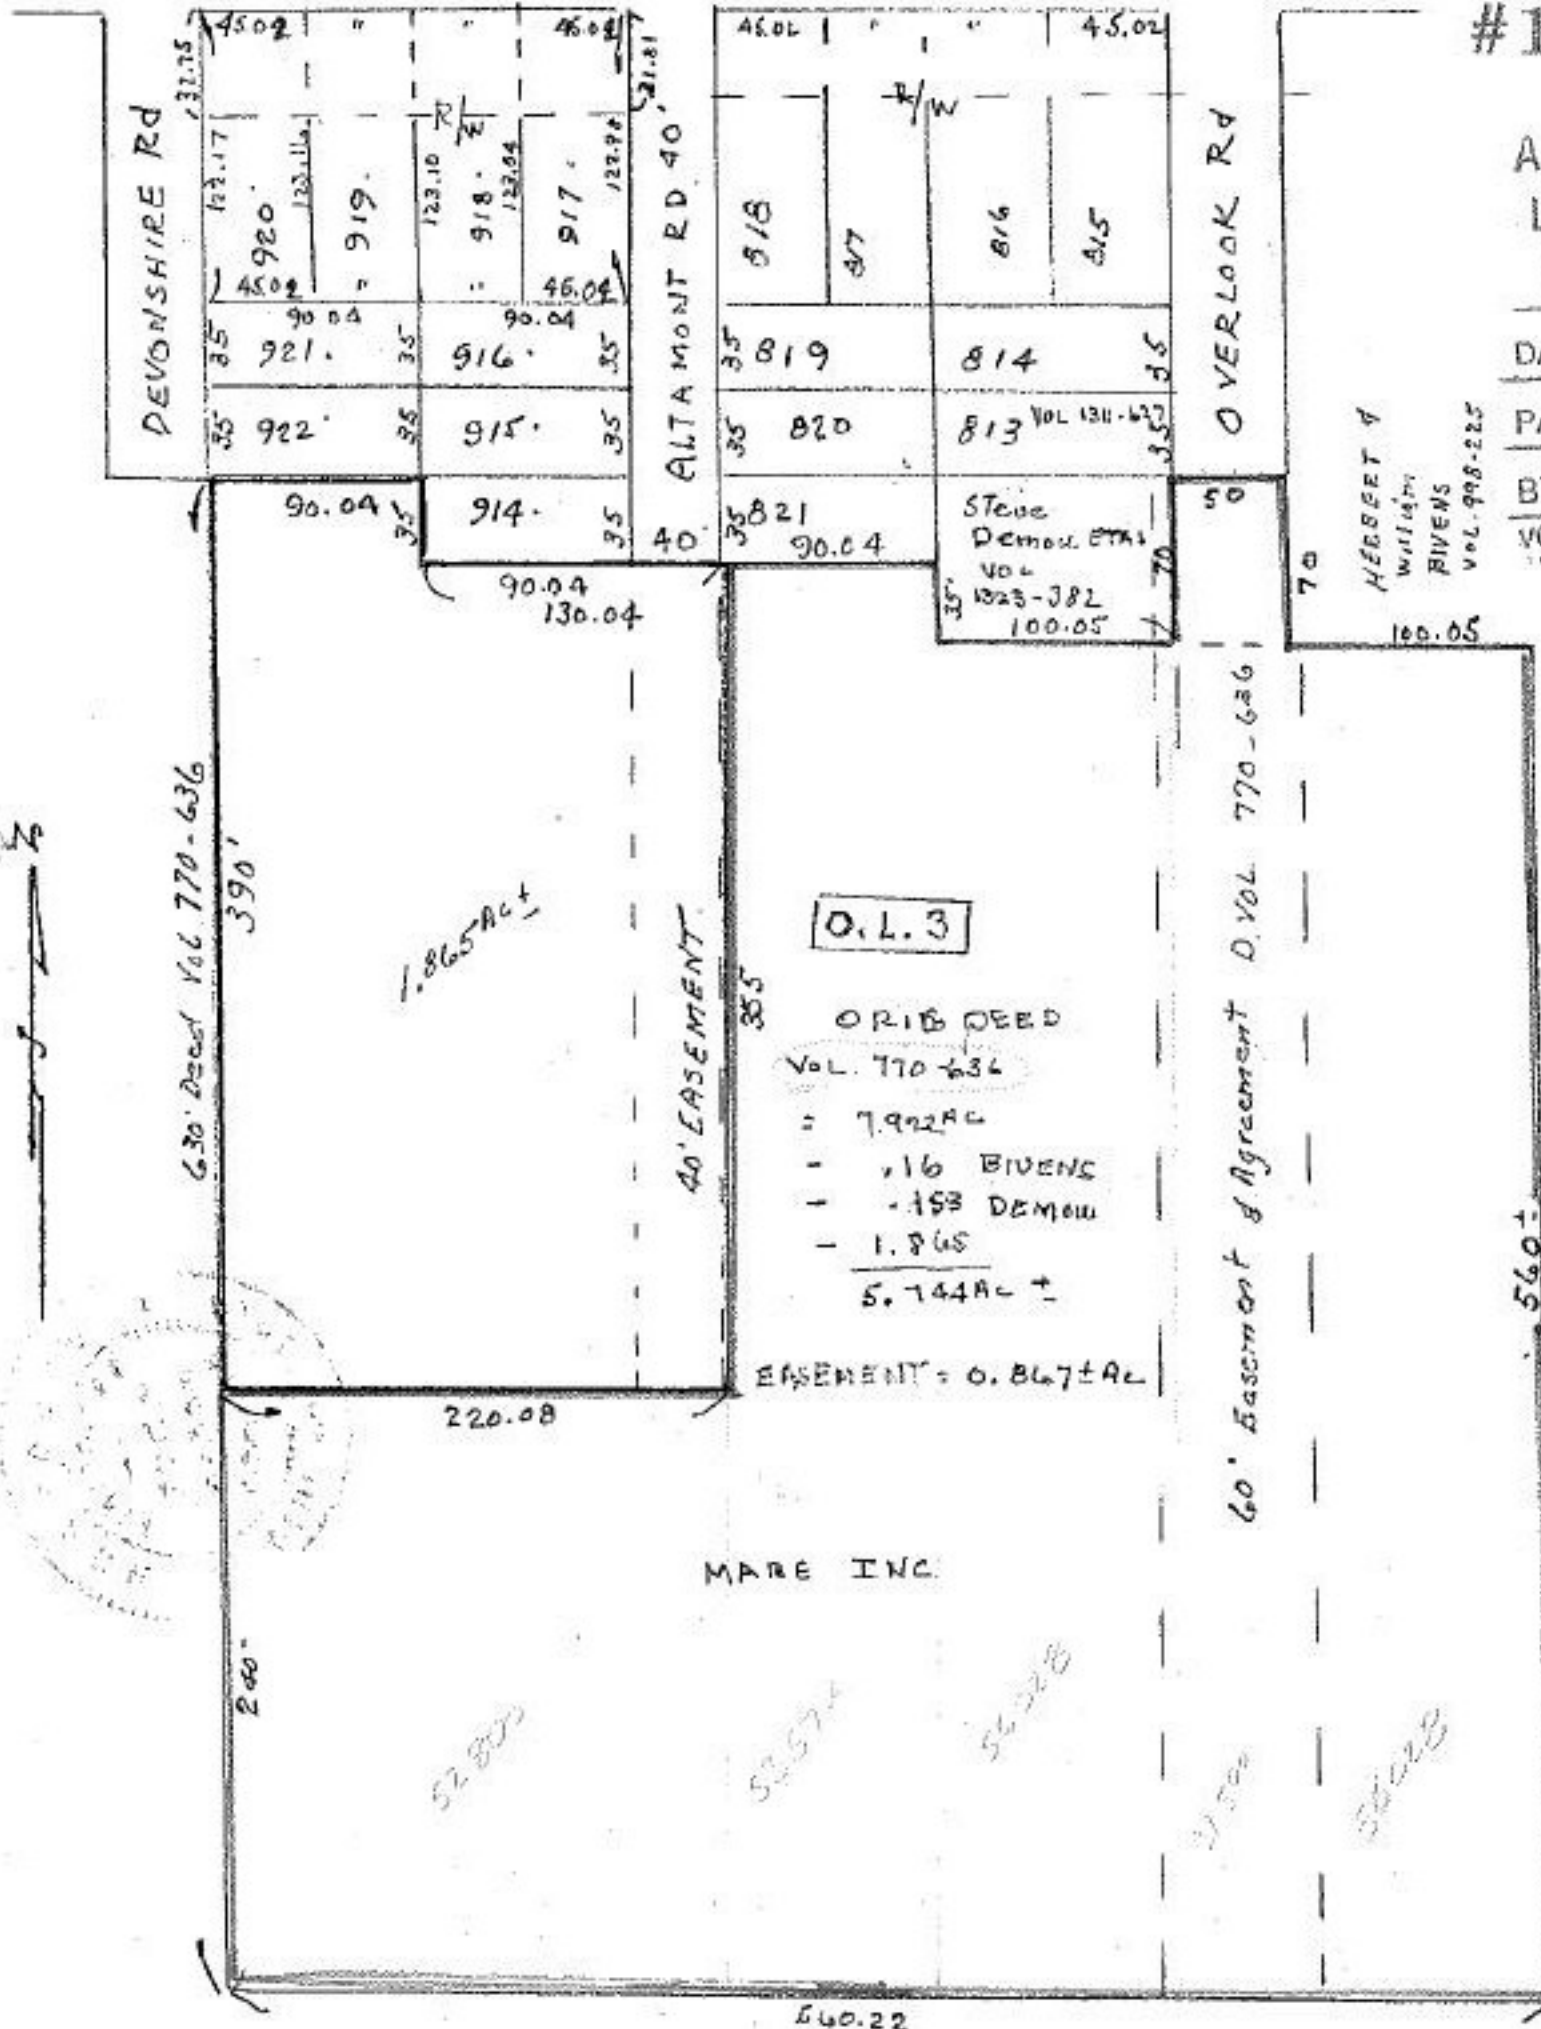

Map of Part of Vermilion on The Lake Sub. No. 2 City of Vermilion, County of Lorain  
 being part of Original Brownhelm Twp. O.L. 2 and 3 as on recorded Plat Vol. 10  
 Page 20 Lorain Co. Plats. Scale 1" = 100'  
 Feb. 22, 1985 from map records by Arnold F. Koepf Reg. Surveyor No. 4306

Map revised April 24, 1985

LIBERTY AVE

#16272

APPROVED  
 LORAIN CO.  
 MAP DEPT.

DATE 7-11-85

PAGE 1-00-003 C

BY T. McManis

VOID