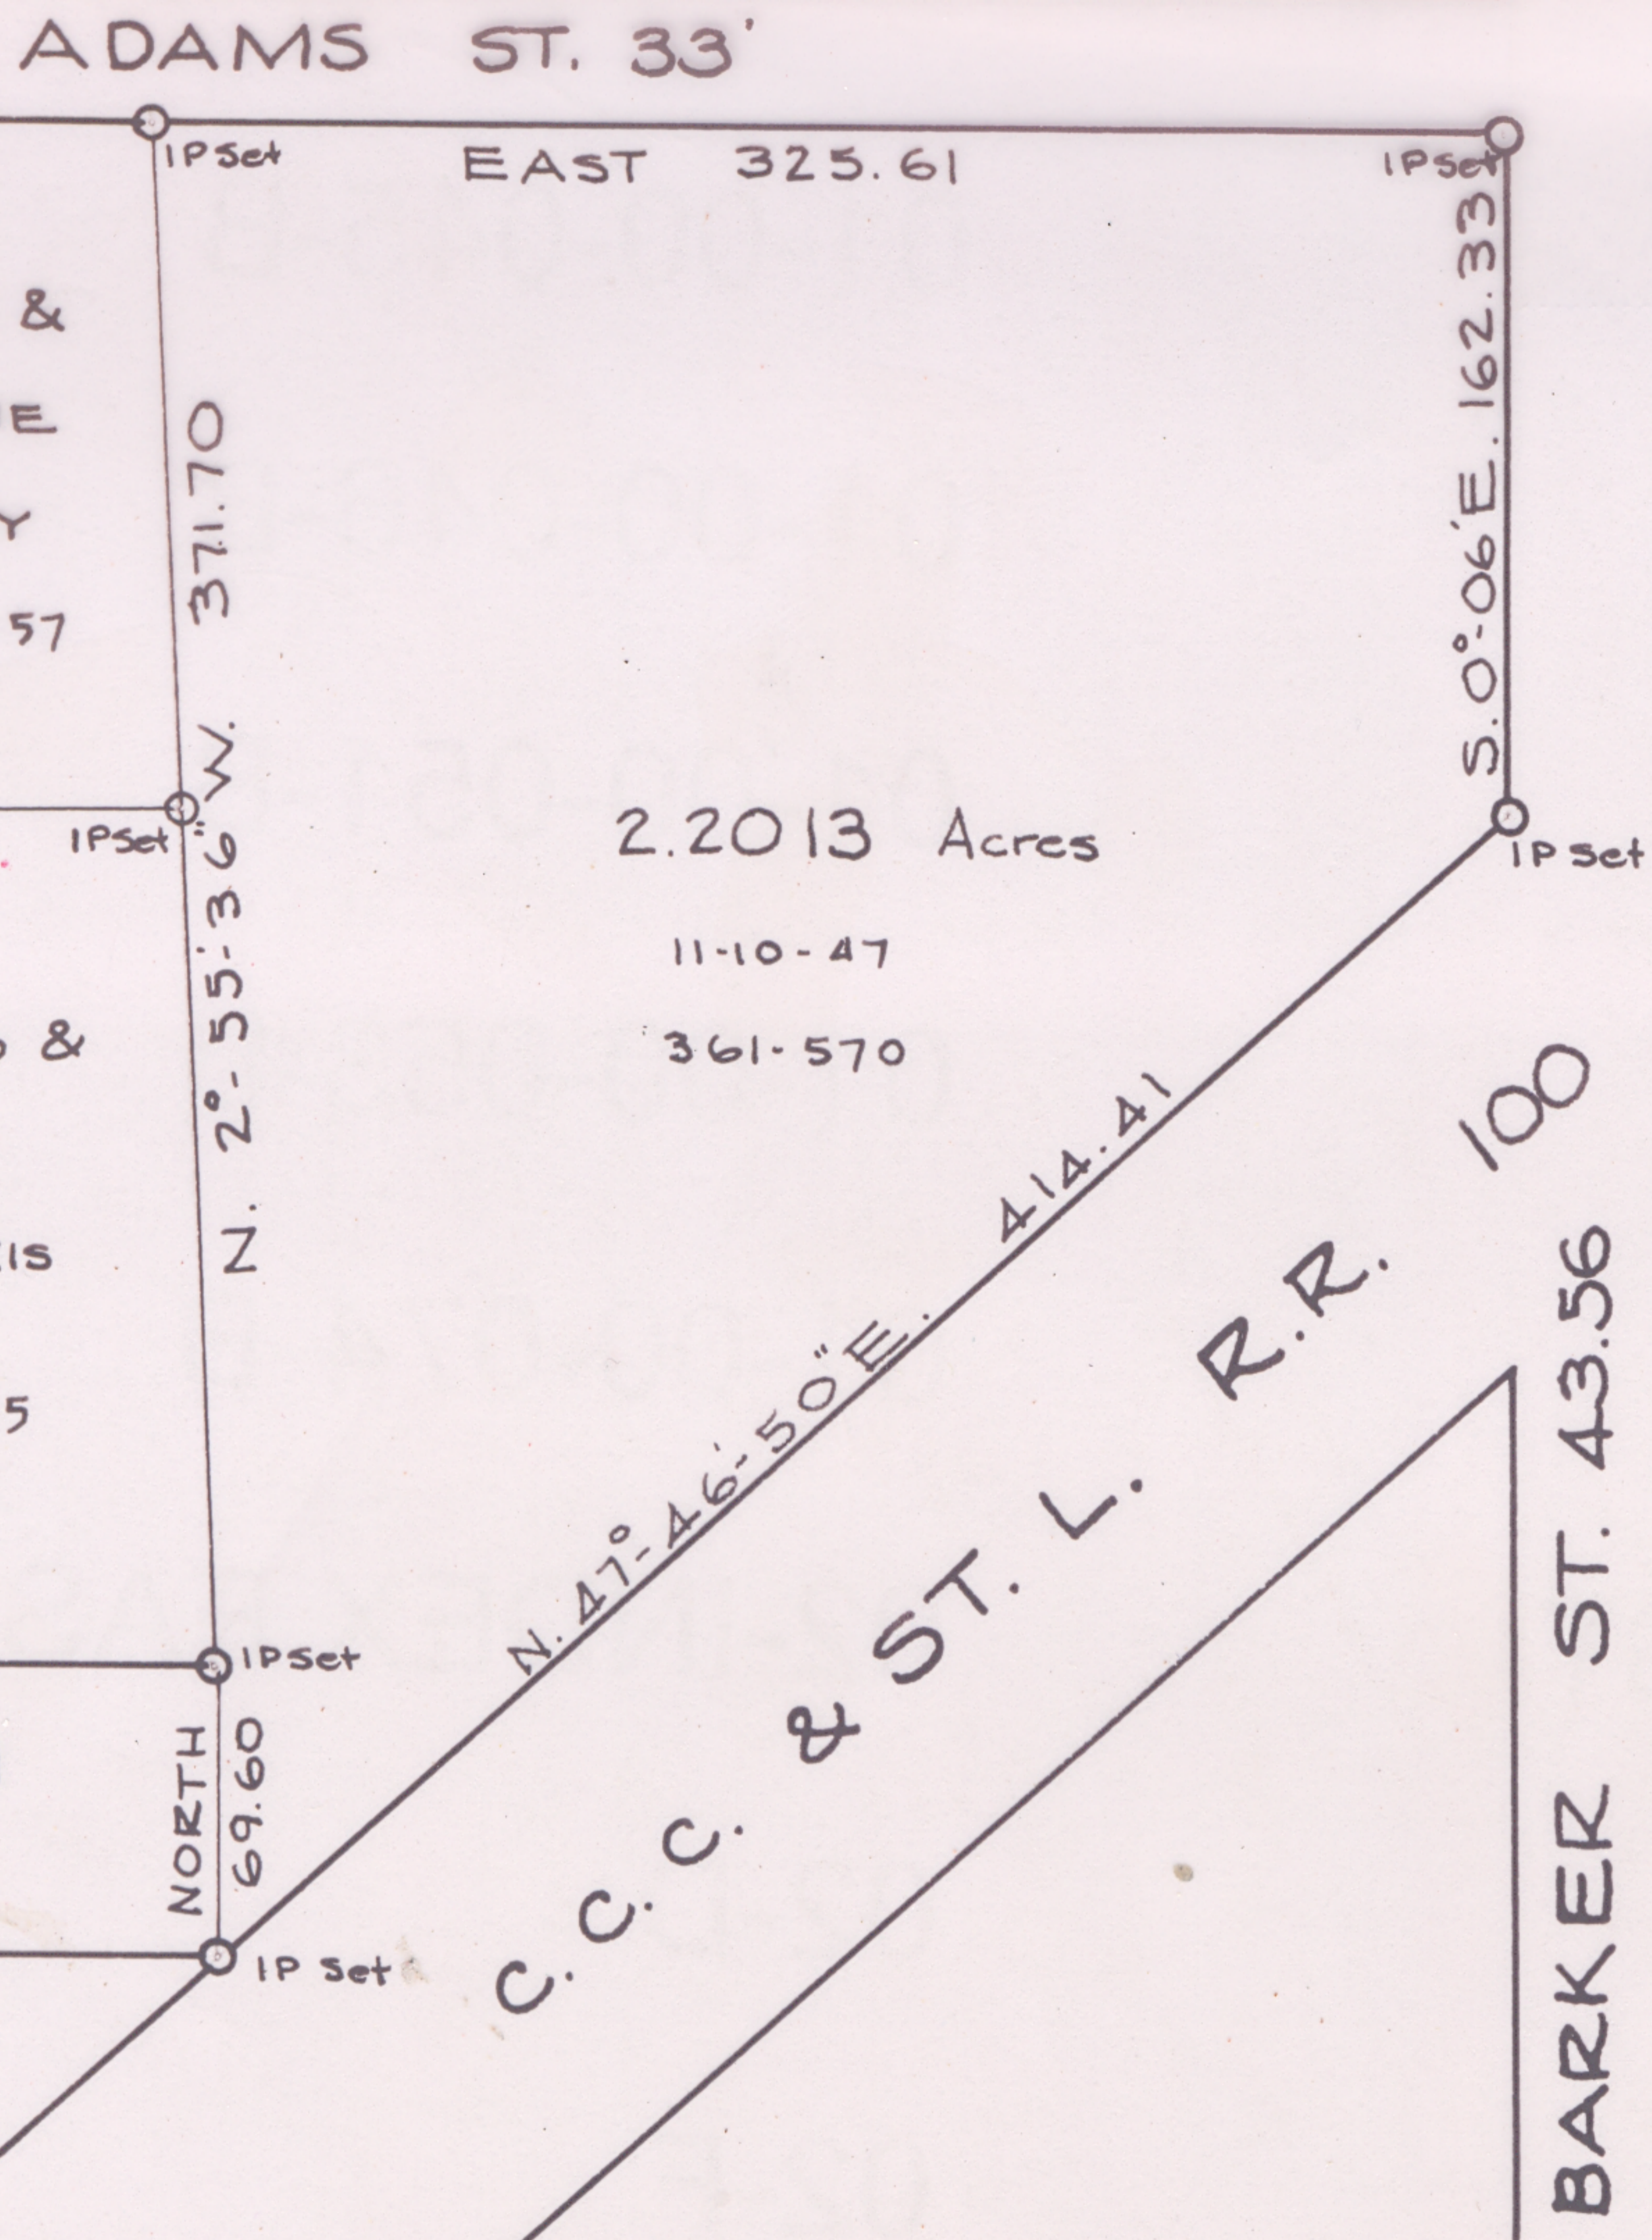

18-00-021-103  
18-00-021-C  
Scan #44890

GLENN &  
HATTIE  
PERRY  
6-26-57  
698-3

HOWARD &  
KATH.  
NORRIS

11-13-45  
371-3A1

HAMILTON  
ST. 66'

NORRIS

2.2013 Acres  
11-10-47  
361-570

SURVEY FOR

HARRY & MARGARET LEONARDI

O.L. 21 VILLAGE OF WELLINGTON

LORAIN COUNTY

OHIO

SCALE 1"=100'

AUGUST 30, 1957

T.W. LAUNDON

REG. SURVEYOR