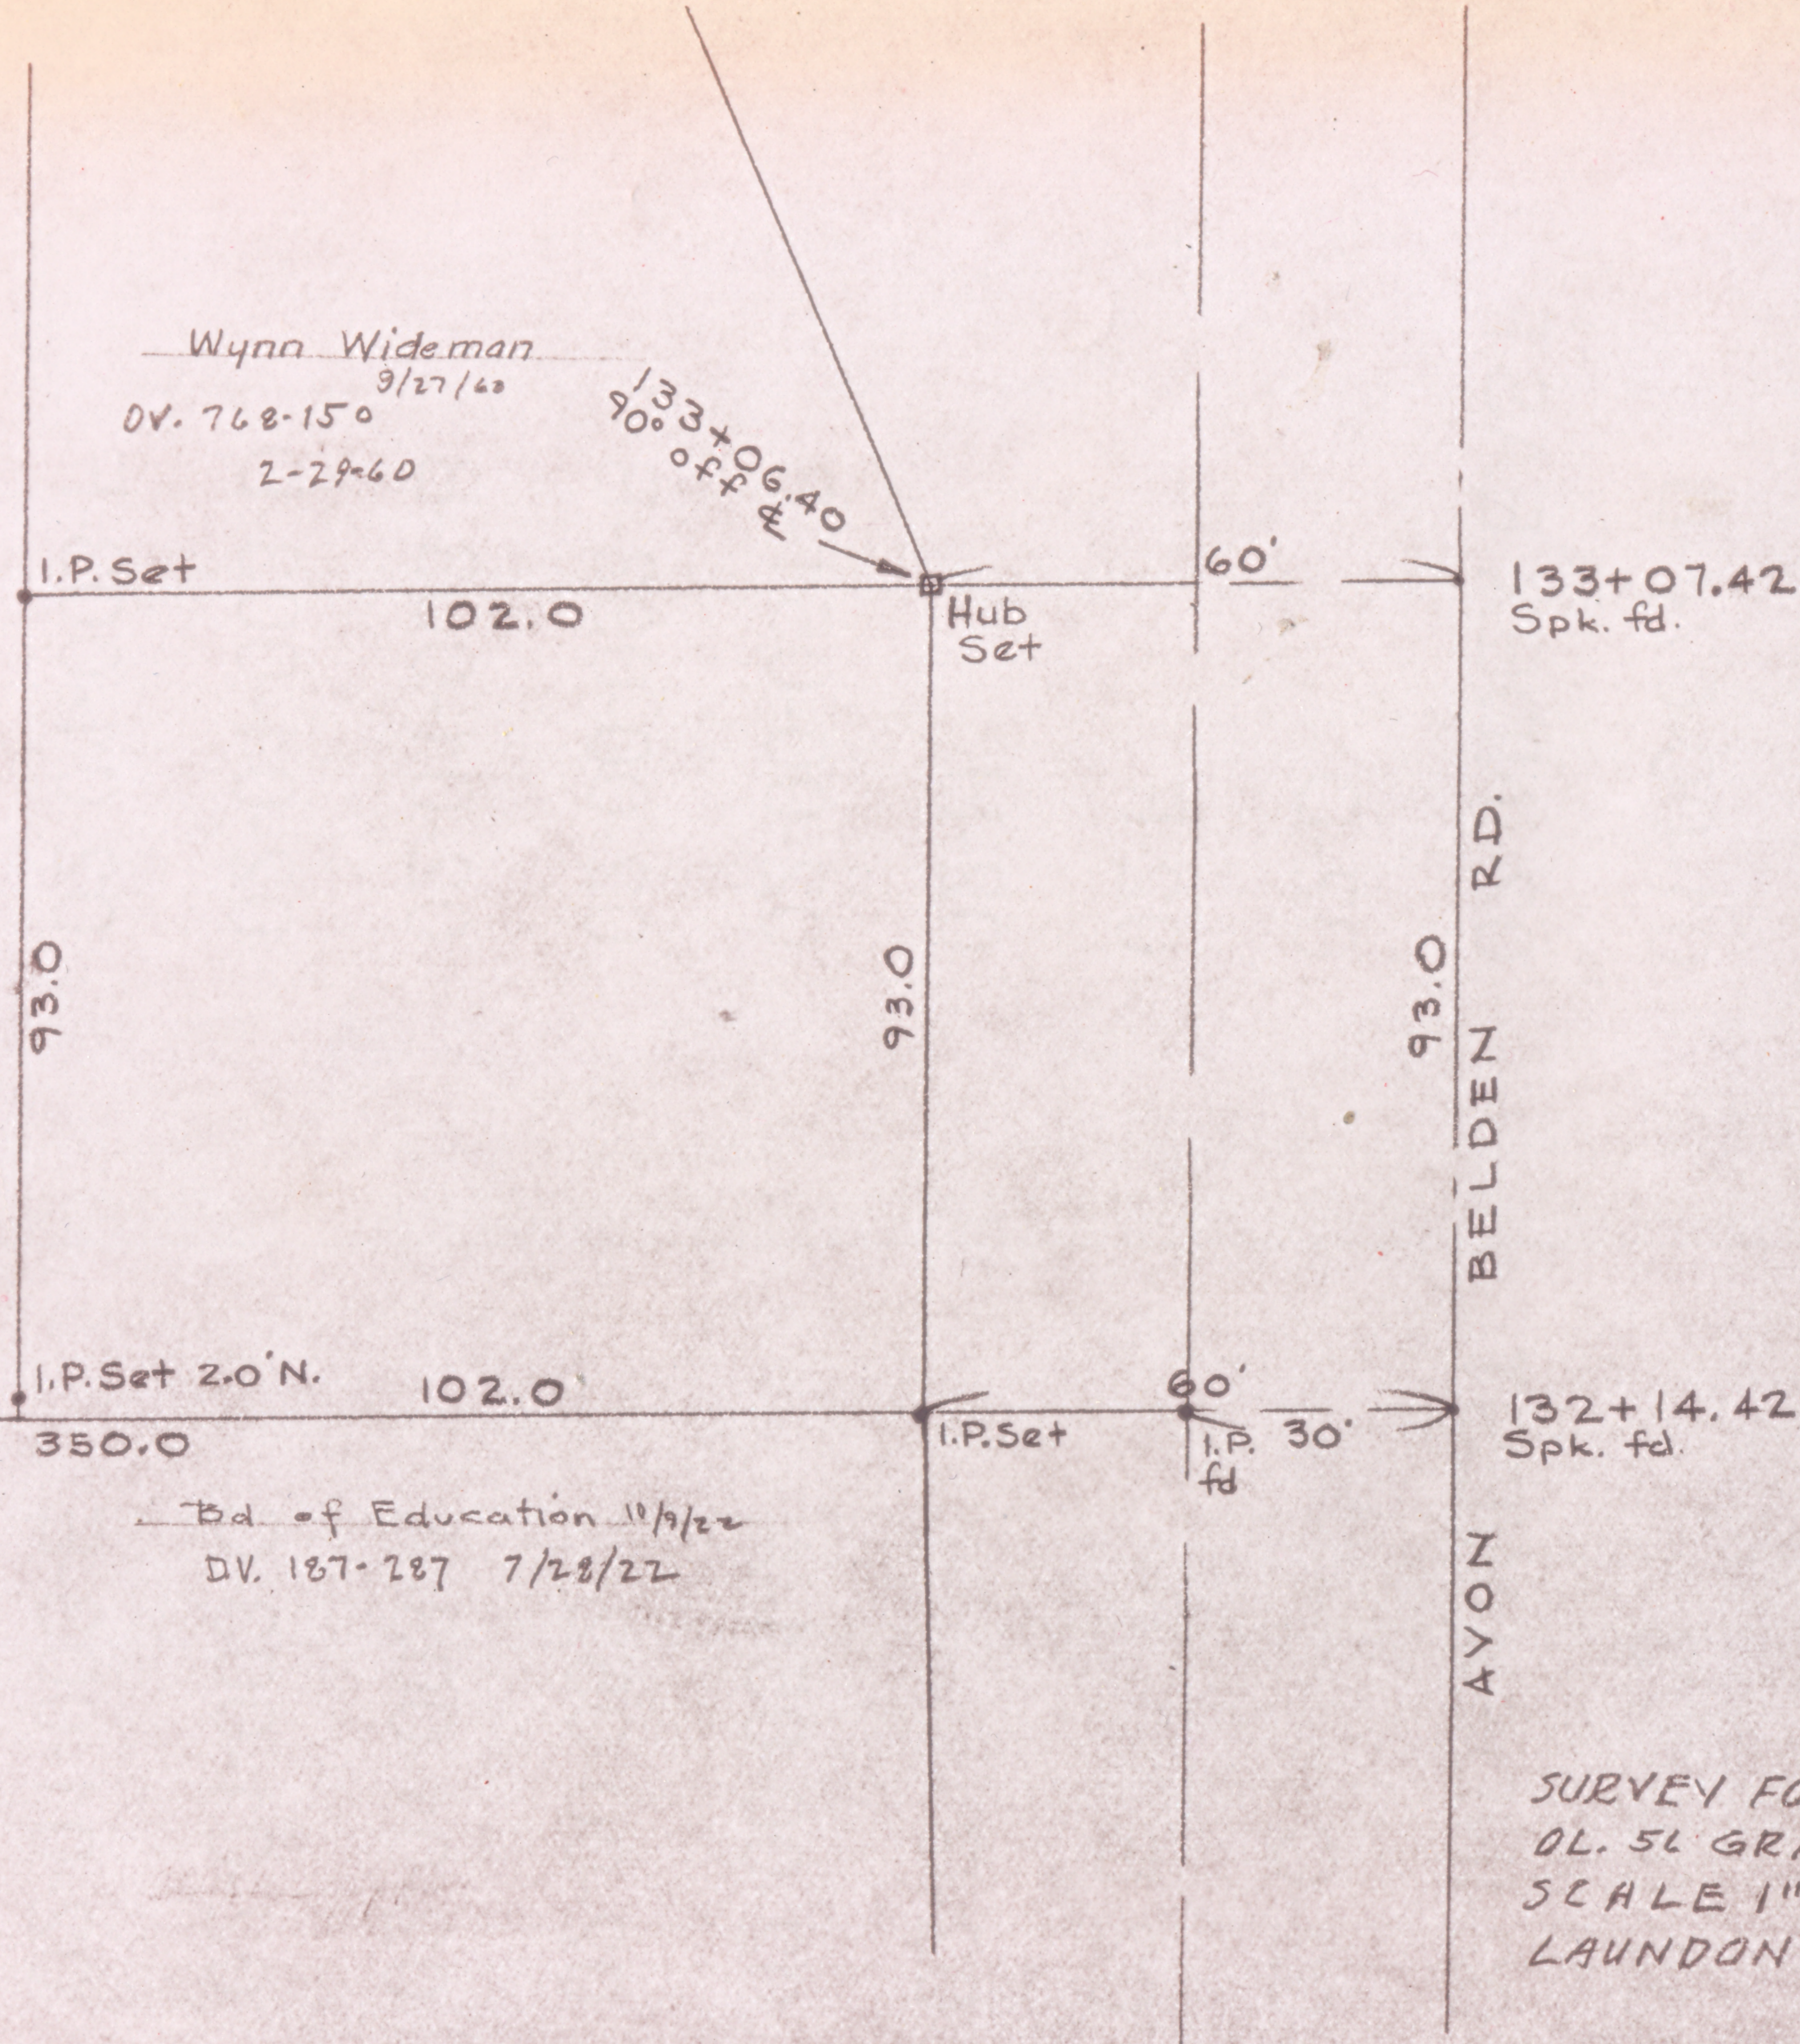

16-00-056-000-007
16-00-056-B
SCAN #46869

Sarah Jane Benton - Ellen C. Rice
D.V. 402-342
11-24-46

SURVEY FOR MIDVIEW SCHOOL DISTRICT
OL. 56 GRAFTON TWP. LORAIN CO. OHIO.
SCALE 1"=30' MAY 1961
LAUNDON & HUFFMAN SURVEYORS.