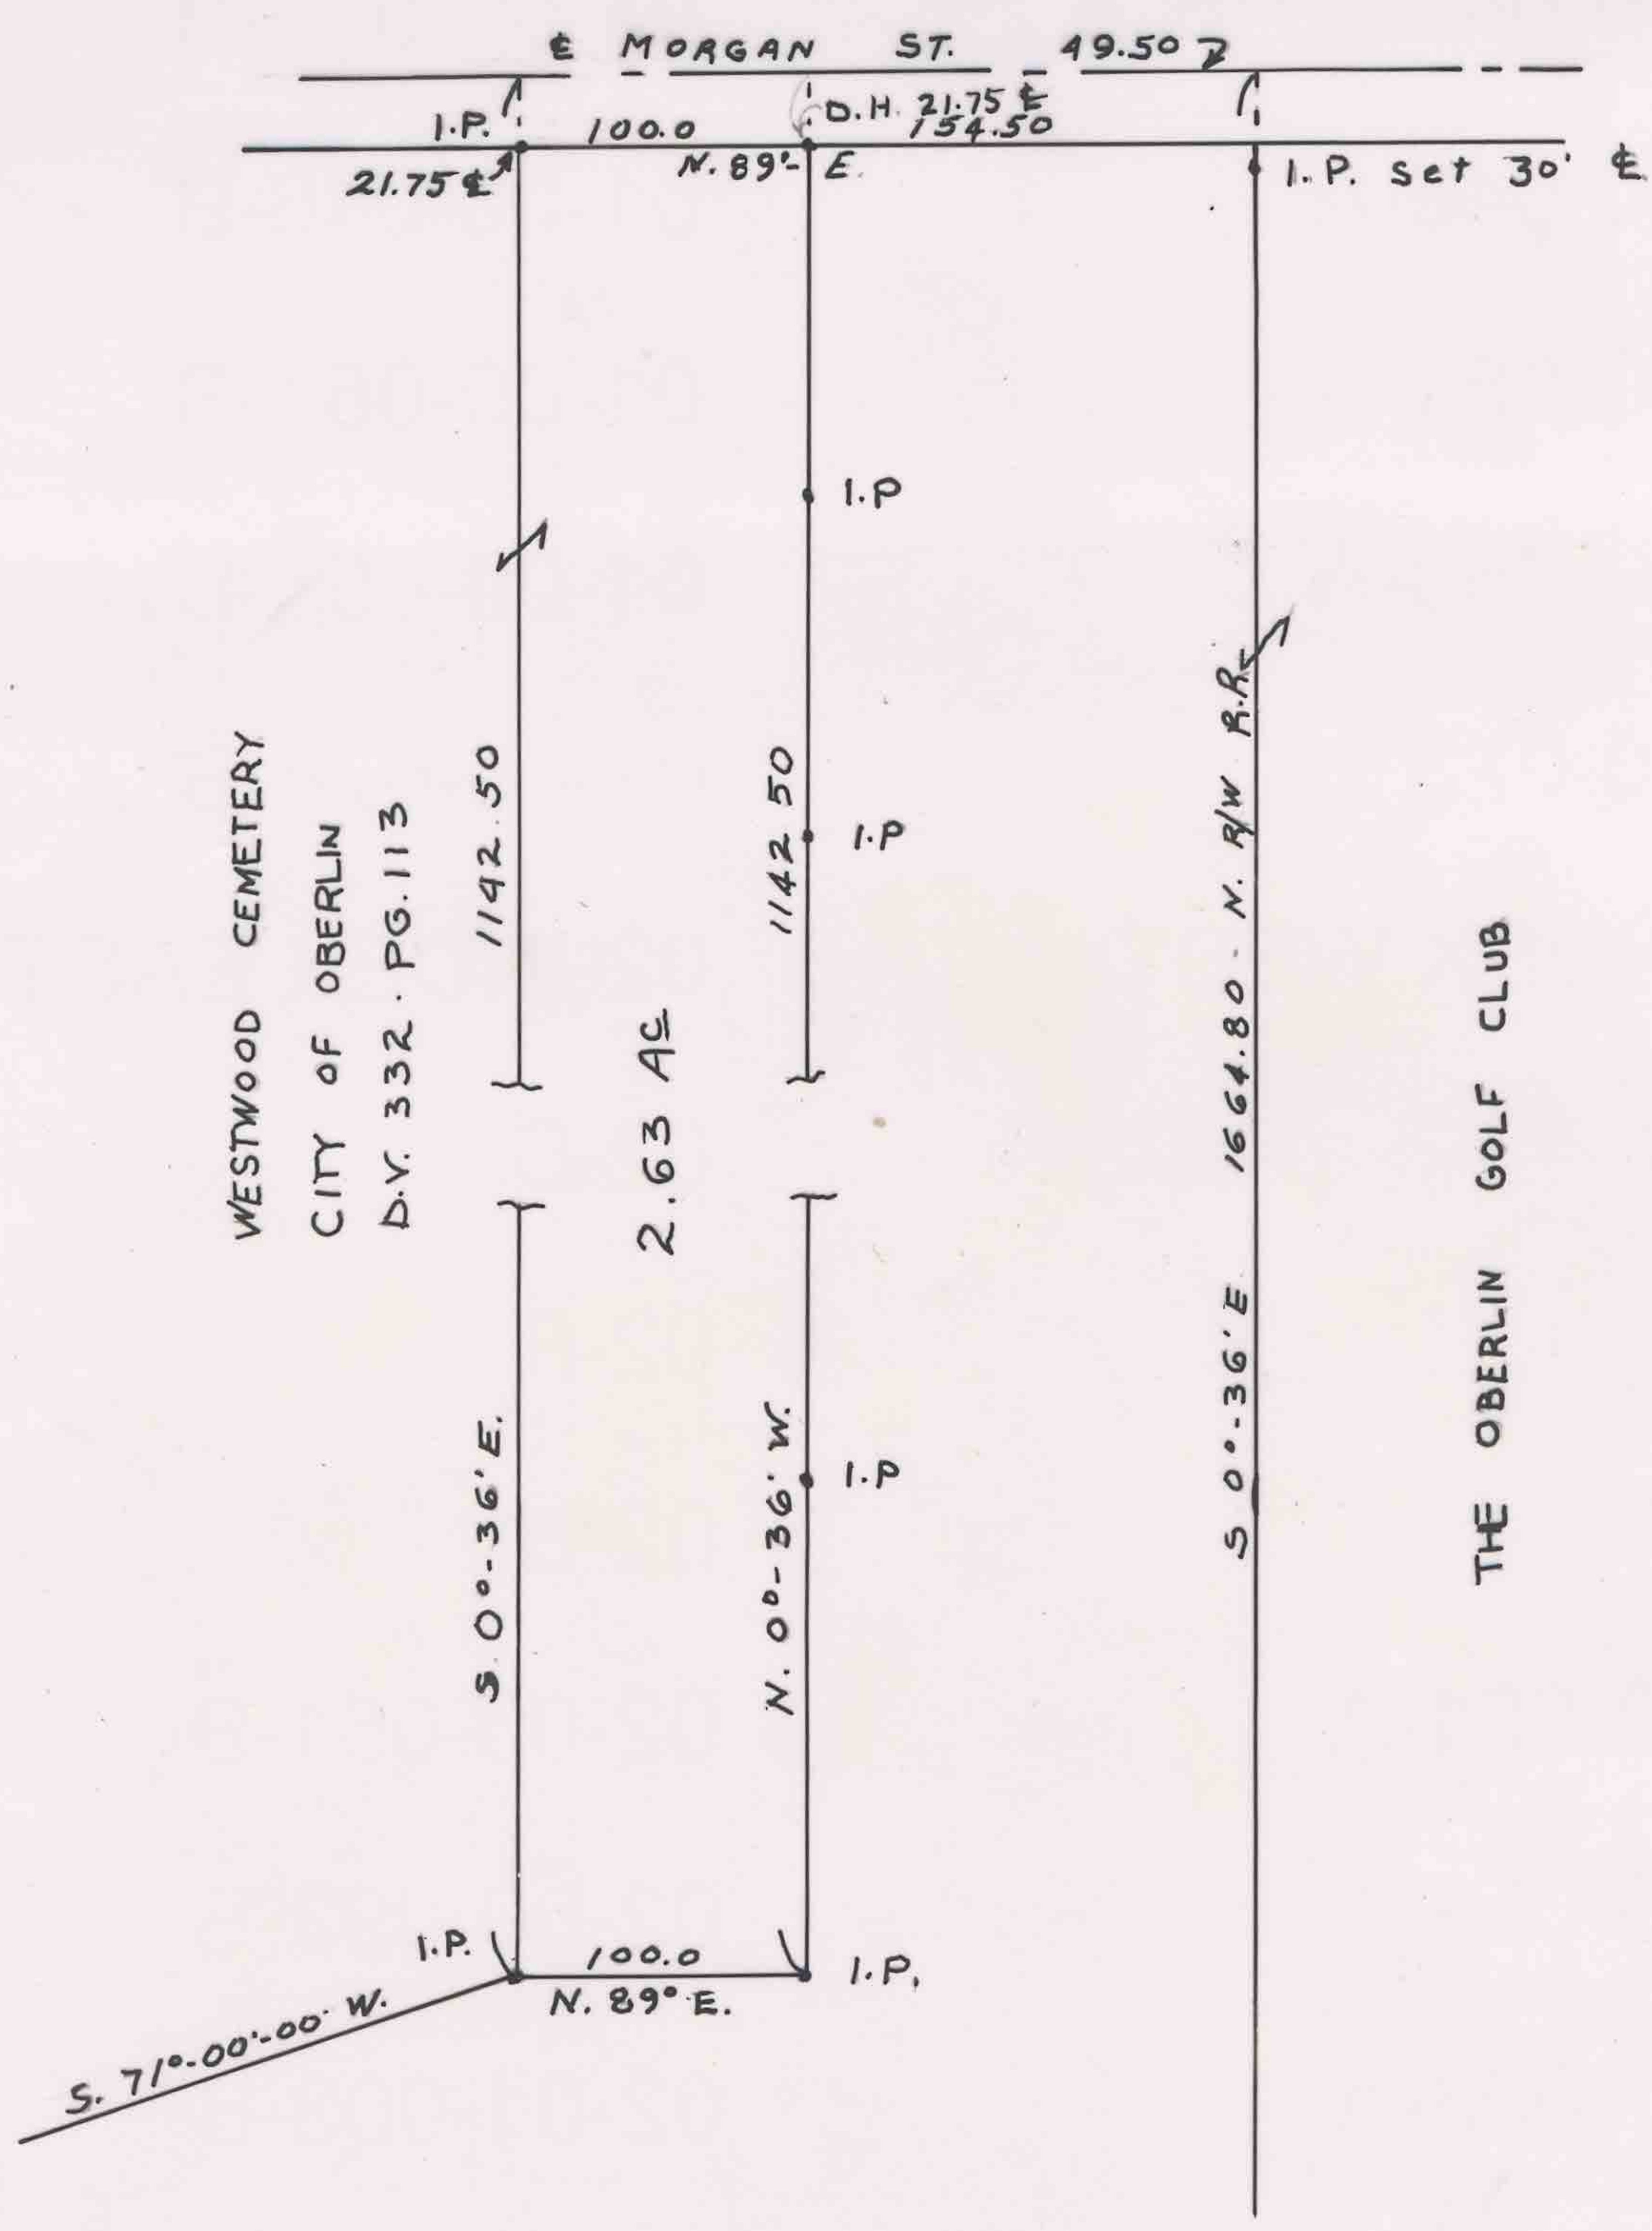

9-00-094-101-013

9-00-094-B

SCAN # 46628

WESTWOOD CEMETERY  
CITY of OBERLIN  
O.L. 94 RUSSIA TWP  
LOR COUNTY - OHIO  
SCALE - 1" = 100'