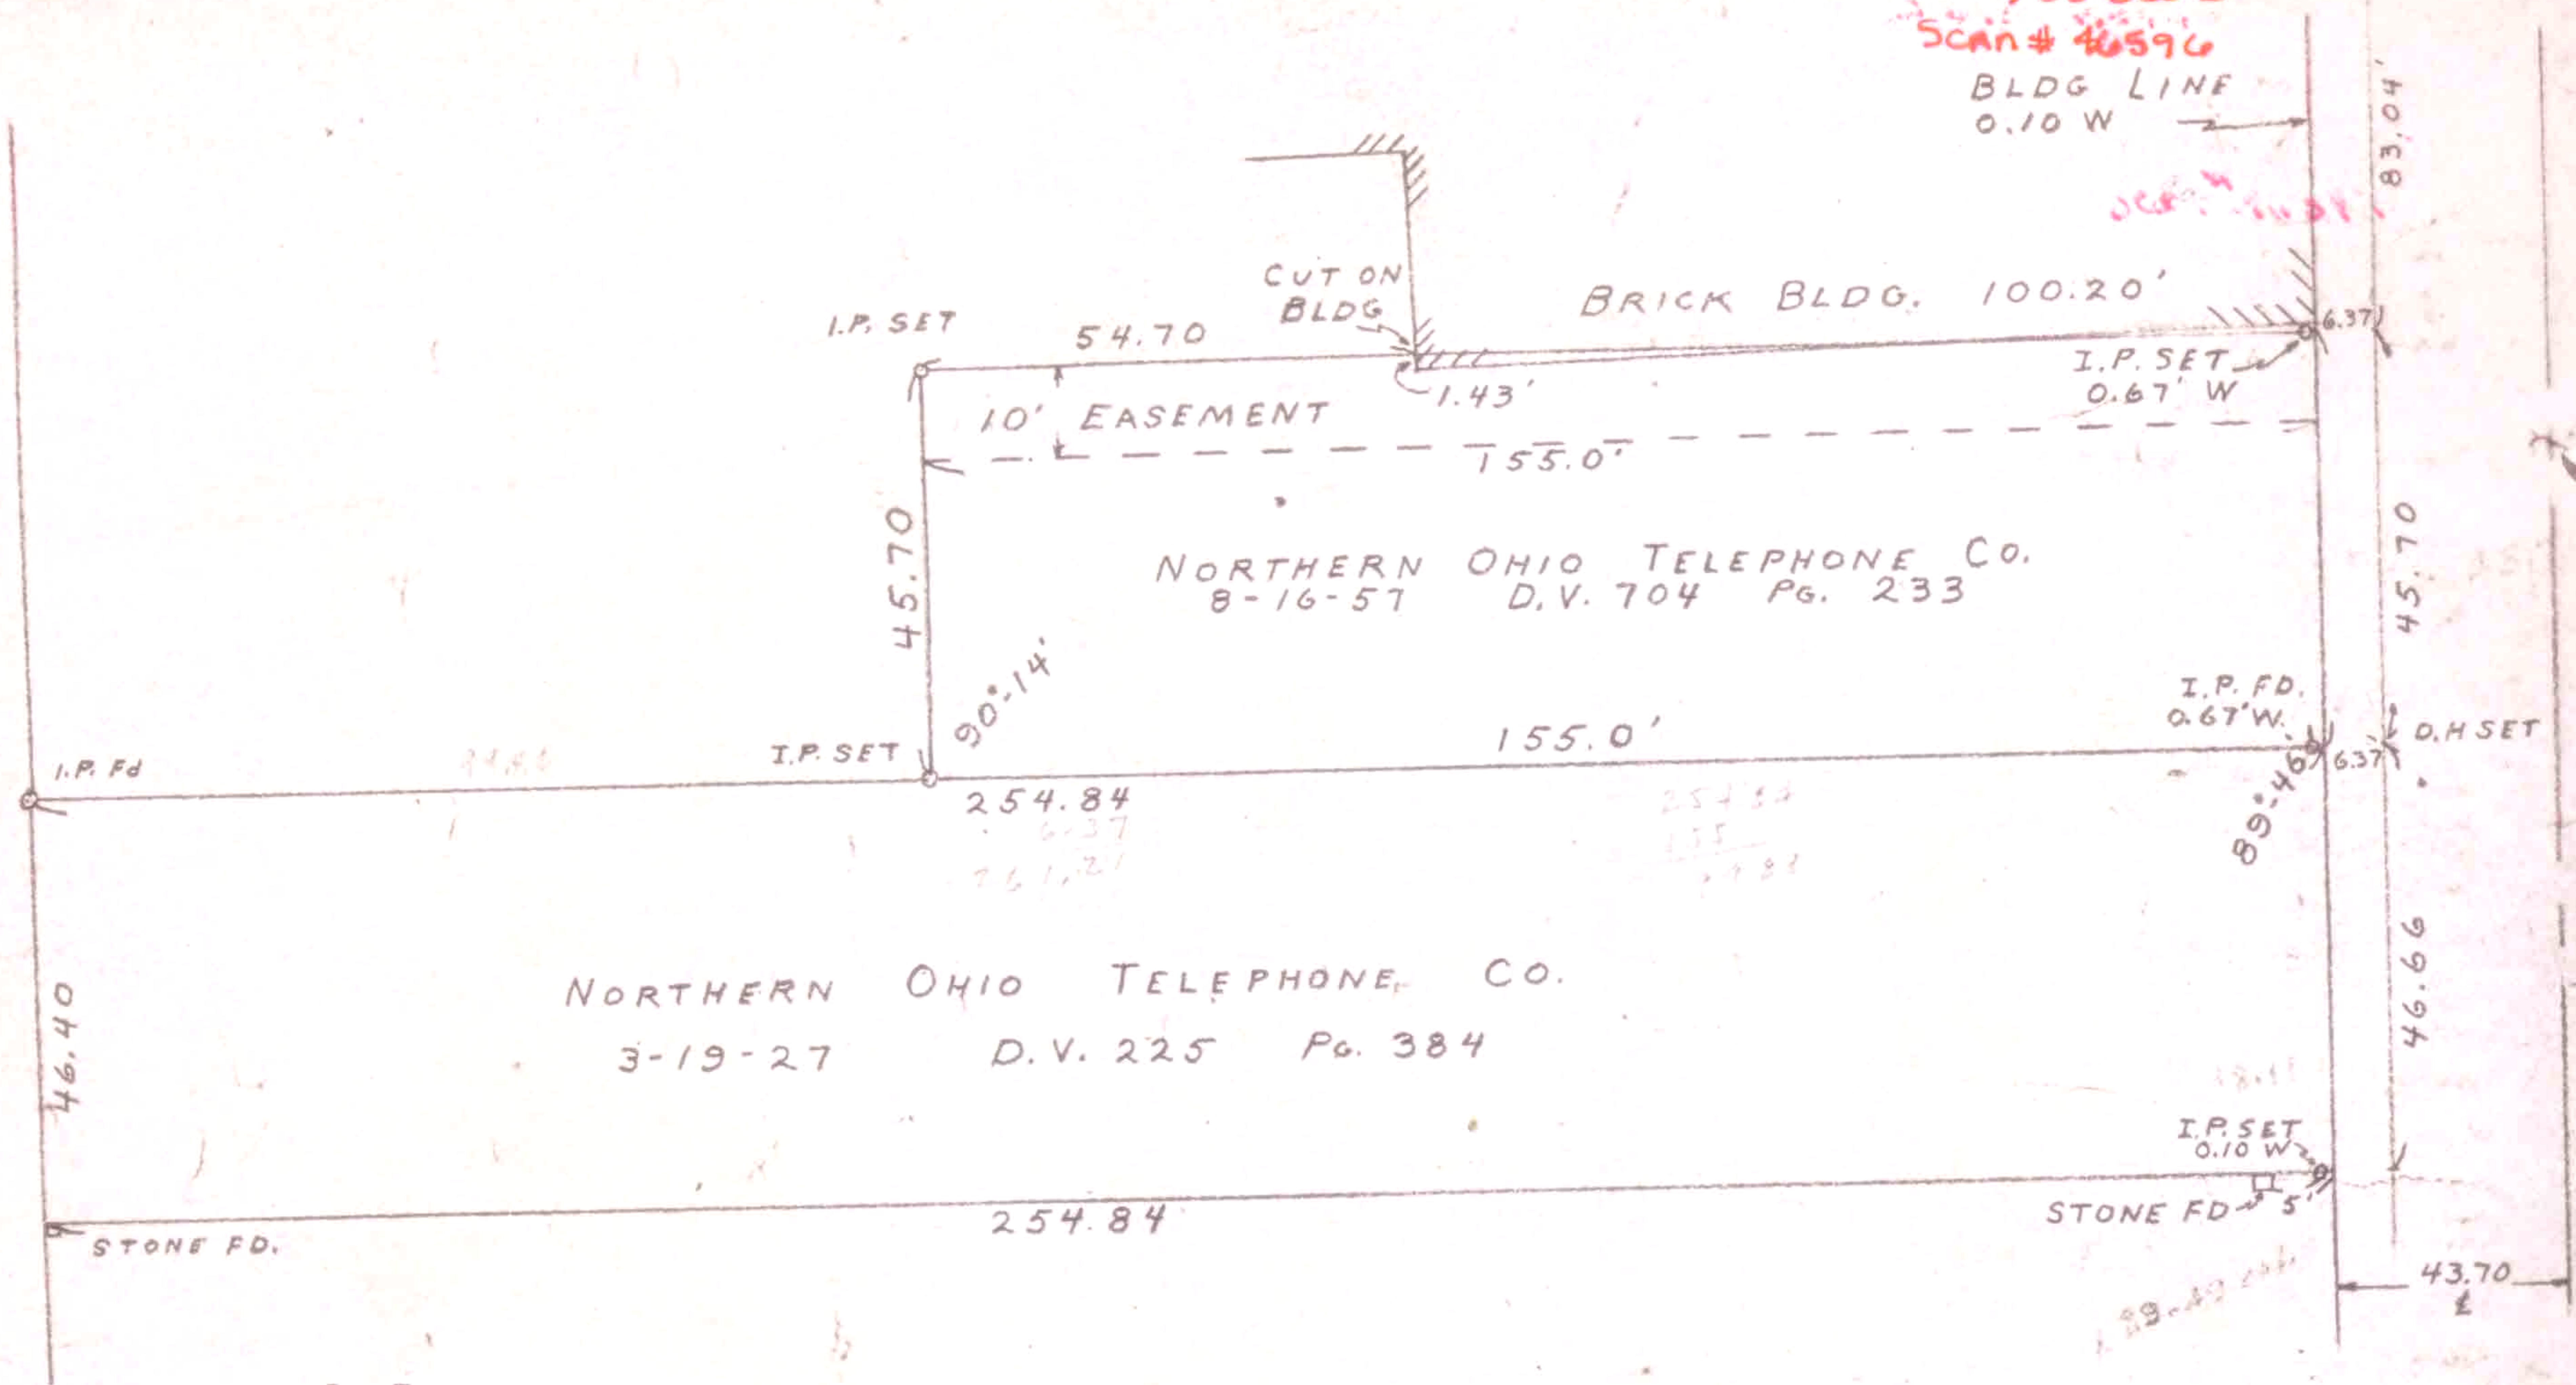

9-00-085-B  
Scan # 46596

CROSS Fd.

NORTHERN OHIO TELEPHONE CO.  
8-16-57 D.V. 704 Pg. 233

NORTHERN OHIO TELEPHONE CO.  
3-19-27 D.V. 225 Pg. 384

SURVEY FOR  
 NORTHERN OHIO TELEPHONE CO.  
 PART OF ORIG. VILLAGE LOT N<sup>o</sup> 74  
 CITY OF OBERLIN LORAIN CO. OHIO  
 SCALE 1"=30' OCTOBER 30 1957  
 T.W. LAUNDON REG. SURVEYOR