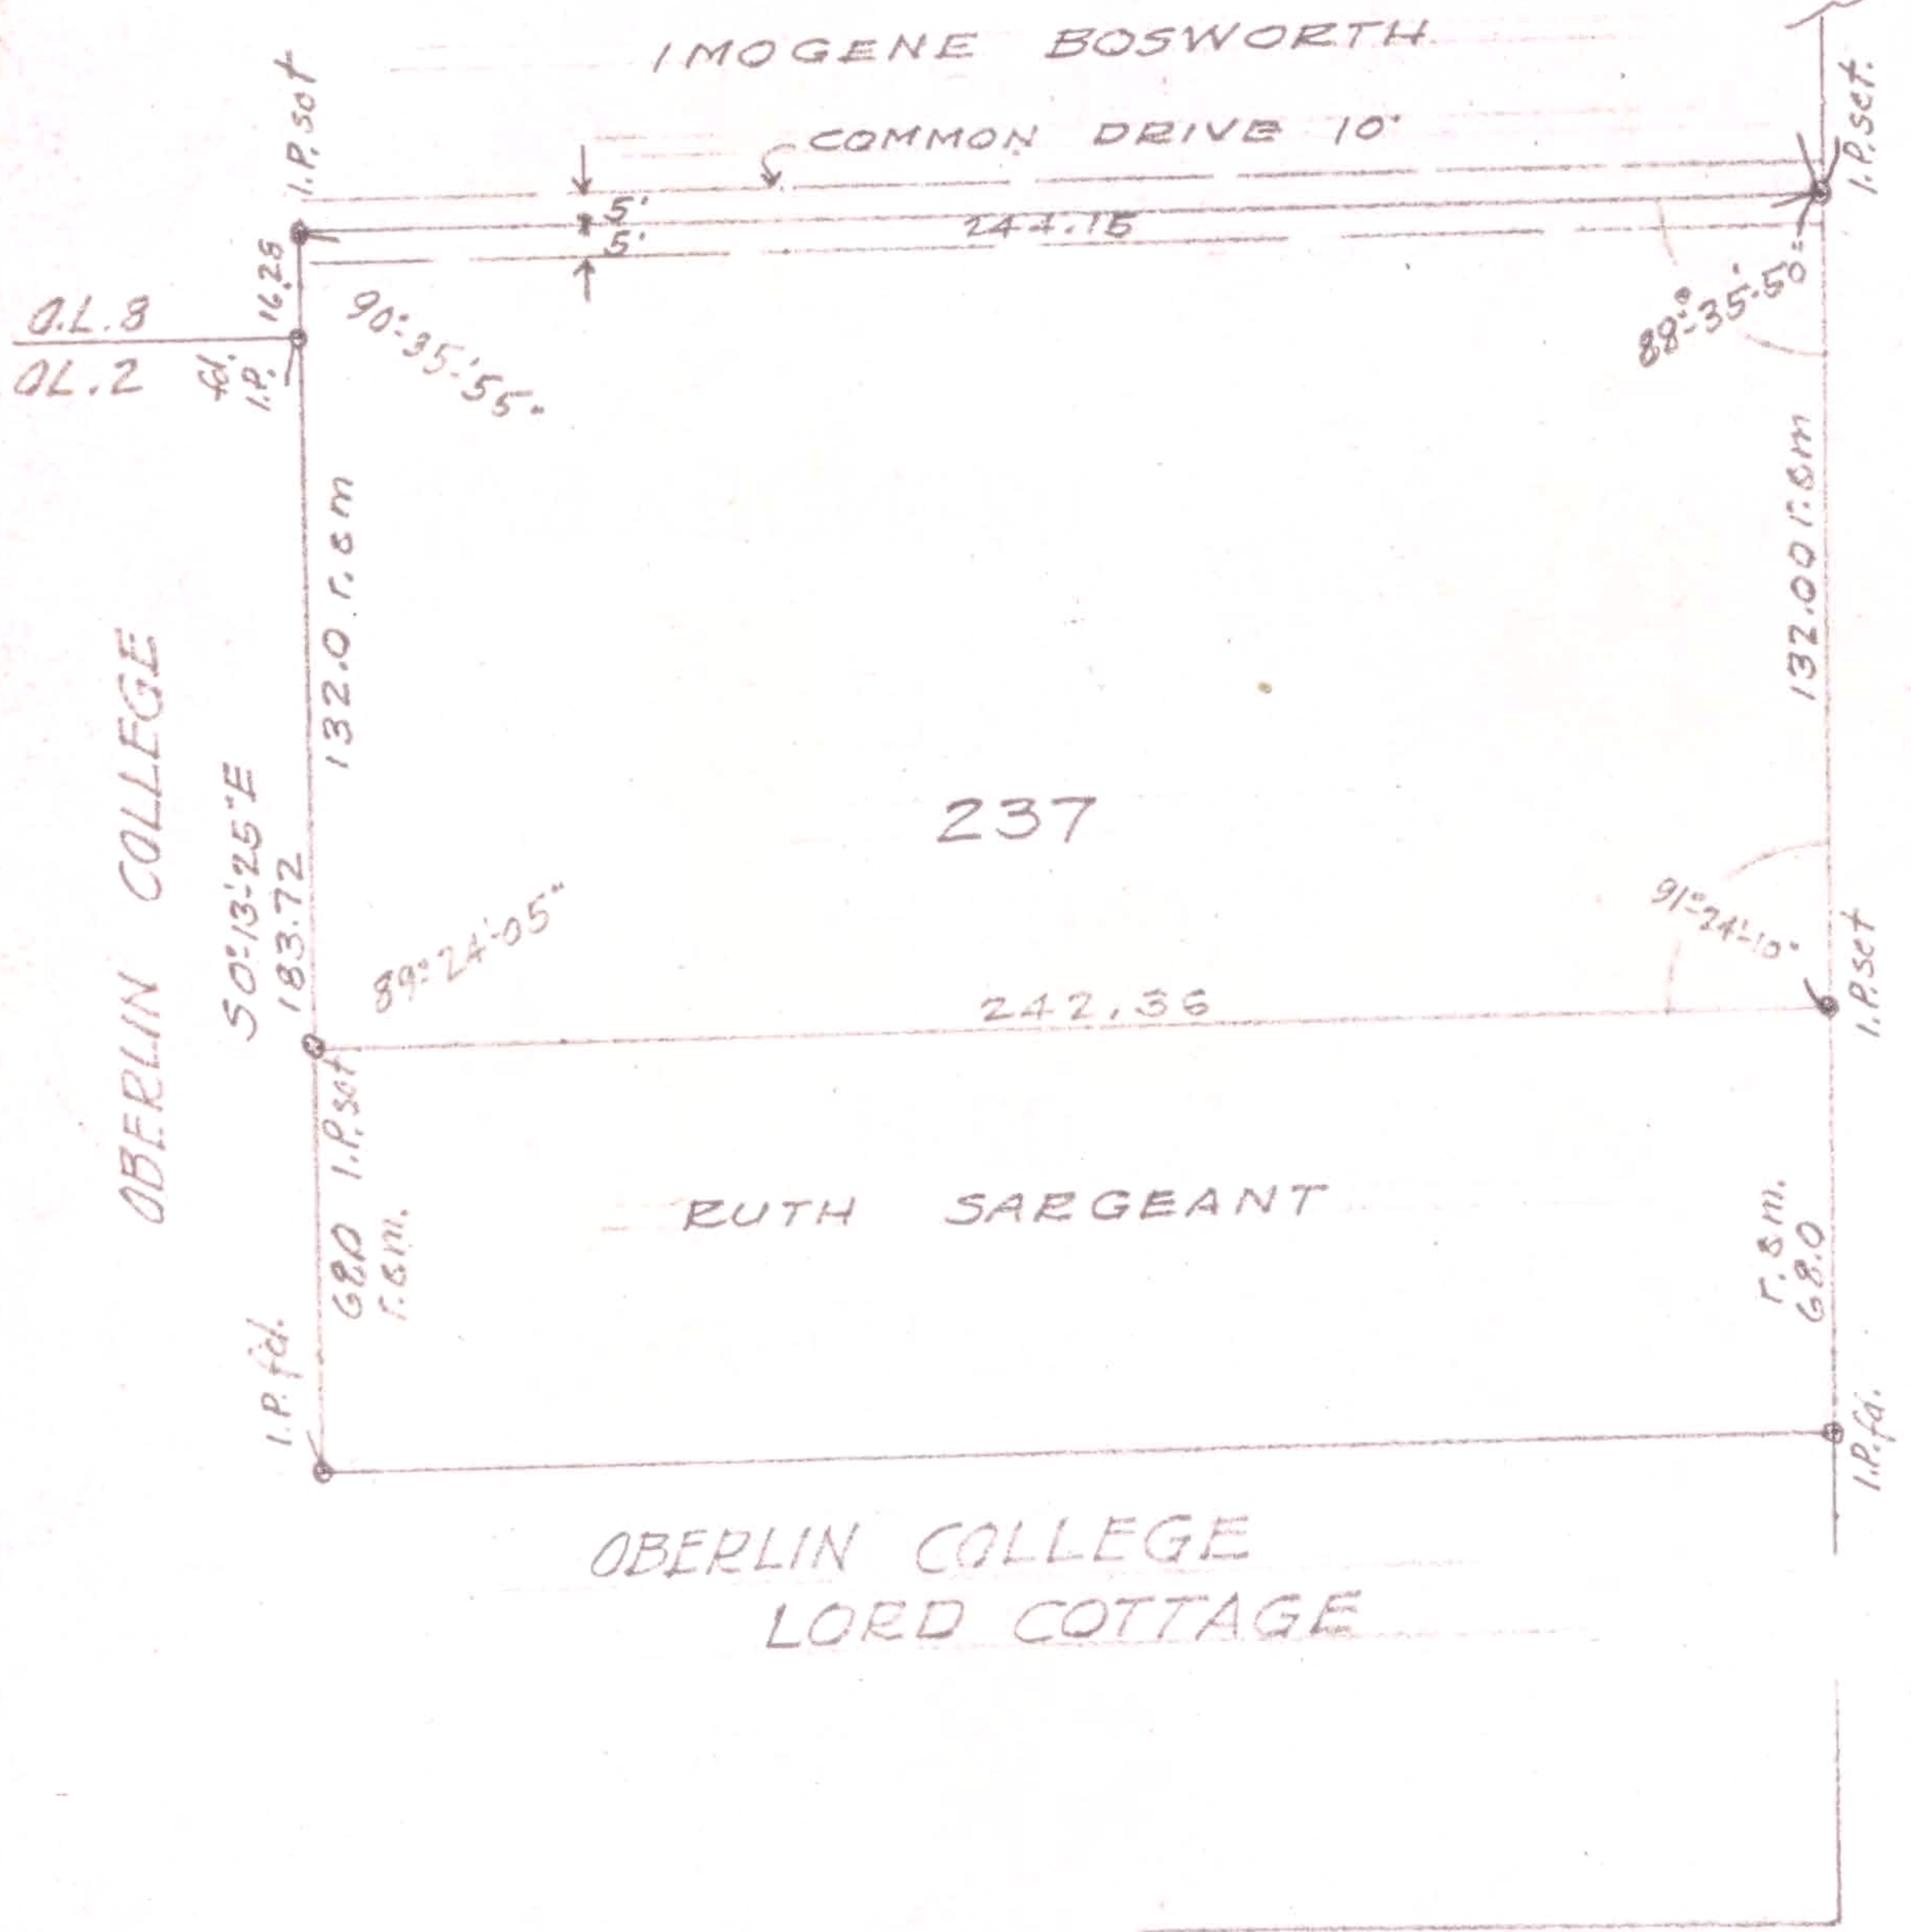

9-00-085-108-102
 9-00-085-B
 SCM# 46592

OBERLIN COLLEGE

SOUTH PROFESSOR ST 60'

SURVEY FOR
 THE BD OF TR OF OBERLIN COLLEGE
 PART OF LOT 237 D.V.P. OBERLIN
 VILLAGE. LORAIN CO. OHIO.
 SCALE 1" = 50' SEPT 15, 1949
 T.W. LAUNDON, REGISTERED SURVEYOR