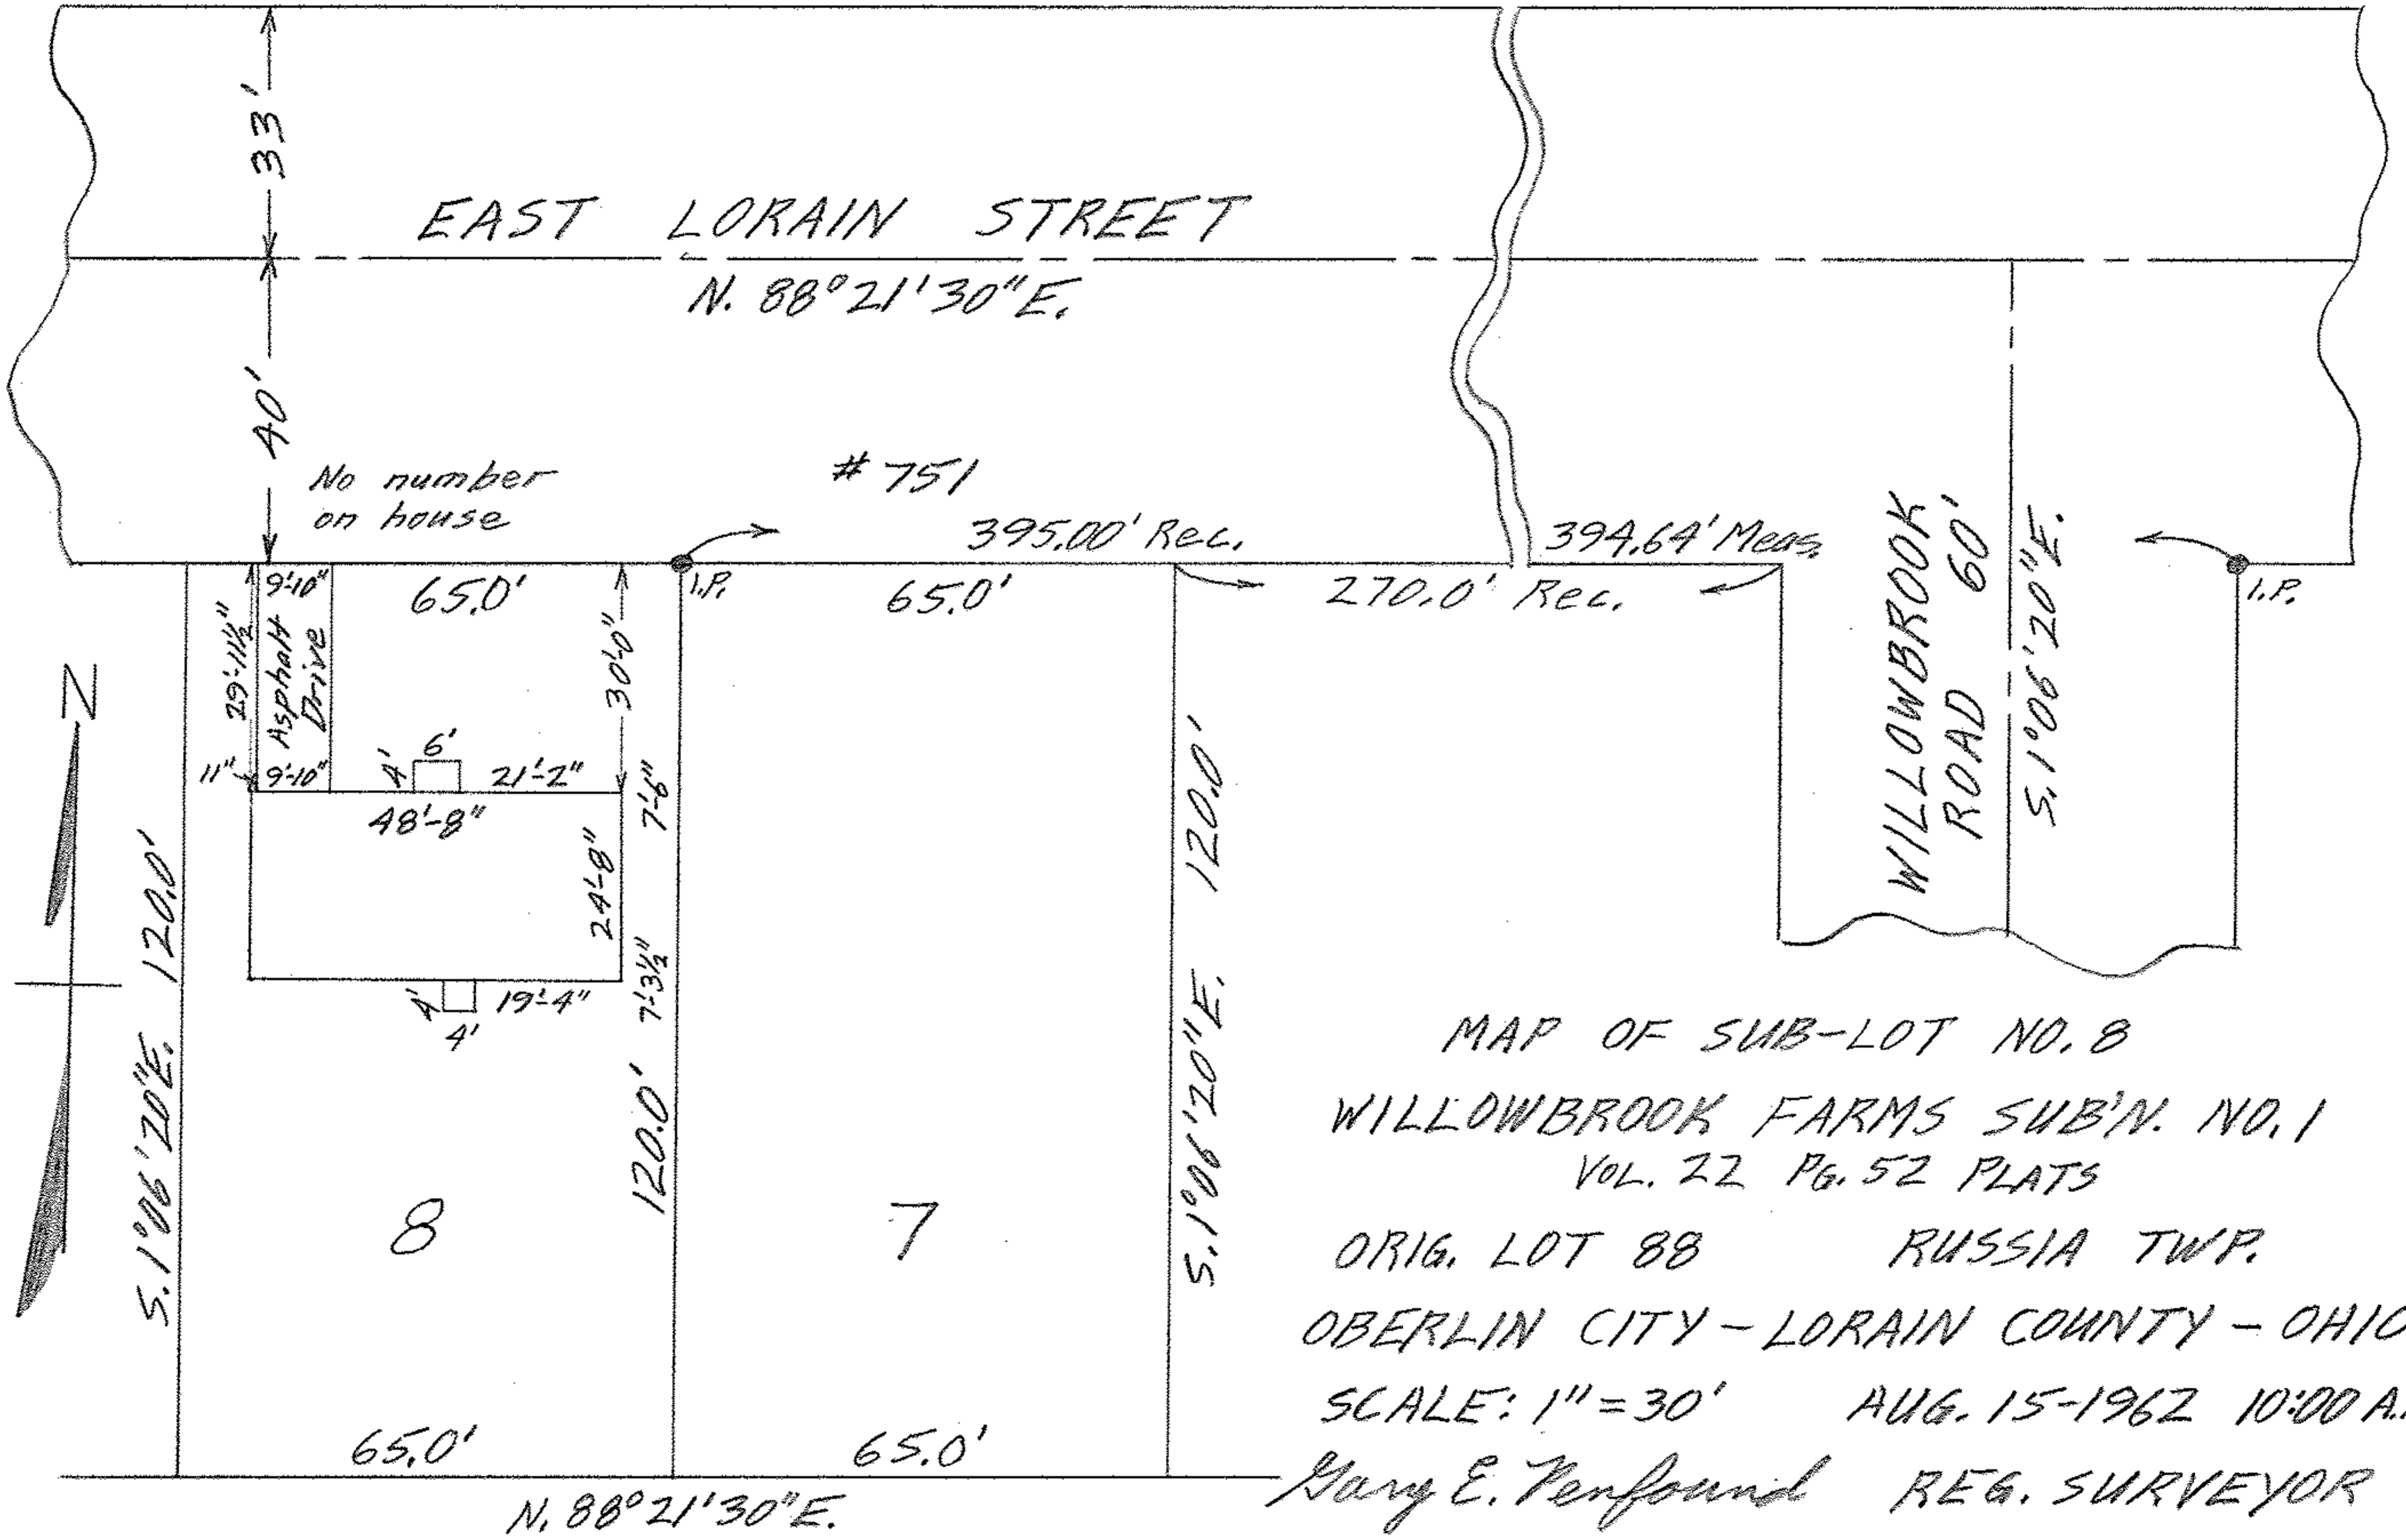

09-00-088-103-021

09-00-088B

SCAN # 46383

MAP OF SUB-LOT NO. 8

WILLOWBROOK FARMS SUB'N. NO. 1

VOL. 22 PG. 52 PLATS

ORIG. LOT 88

RUSSIA TWP.

OBERLIN CITY - LORAIN COUNTY - OHIO

SCALE: 1" = 30'

AUG. 15-1962 10:00 A.M.

Mary E. Penfound REG. SURVEYOR

Charles F. & Anne C. Bayorek