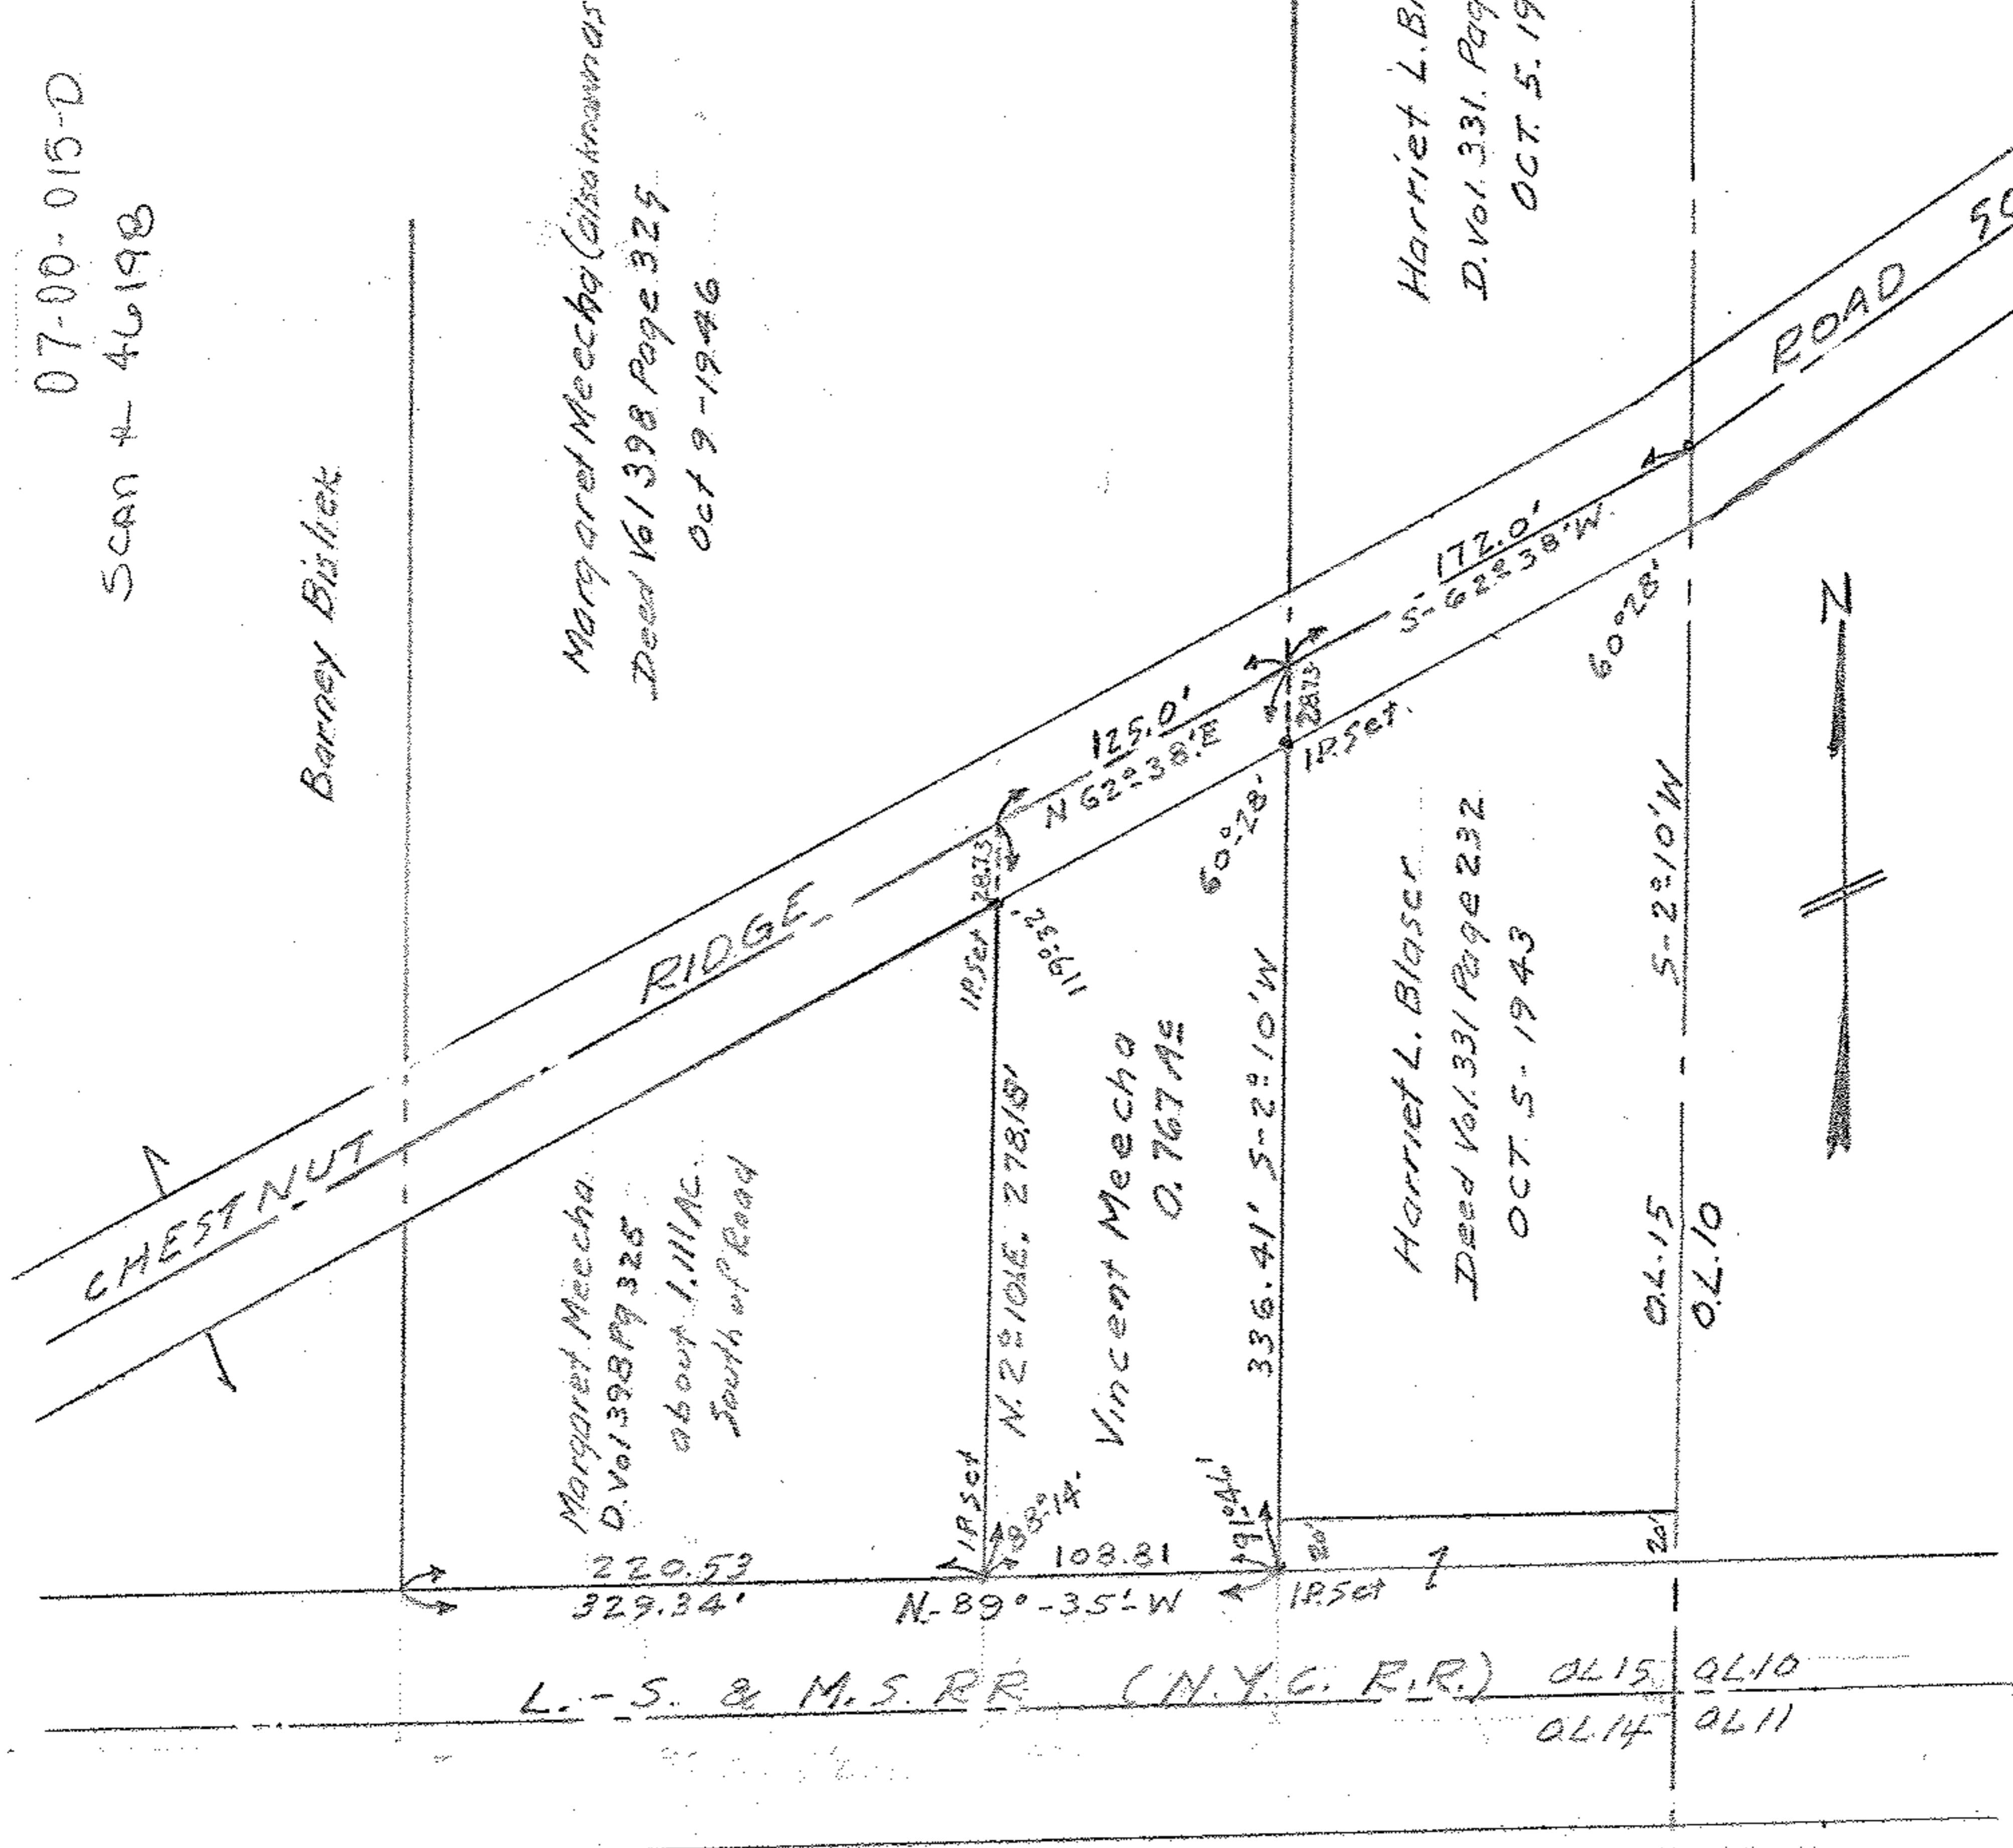

07-00-015-112-001,002,057

07-00-015-D

SCAN # 46198

Barney Bishek

Margaret Meecha (also known as Meha)
Deed Vol 1398 Page 325
Oct 9-1946

Harriet L. Blaser
D. Vol. 331. Page 232
OCT. 5. 1943.

Margaret Meecha
D. Vol 1398 Page 325
about 1.111 AC
South of Road

Vincent Meecha
0.767 AC

Harriet L. Blaser
Deed Vol. 331 Page 232
OCT. 5. 1943

Survey For Vincent Meecha

RIDGEVILLE TOWNSHIP O.L. 15

LORAIN COUNTY OHIO

Scale 1 inch = 100 Feet July 26-1947

C. E. Penfound Registered Surveyor.

Note: Iron pins Found or Set Marked thus. ●