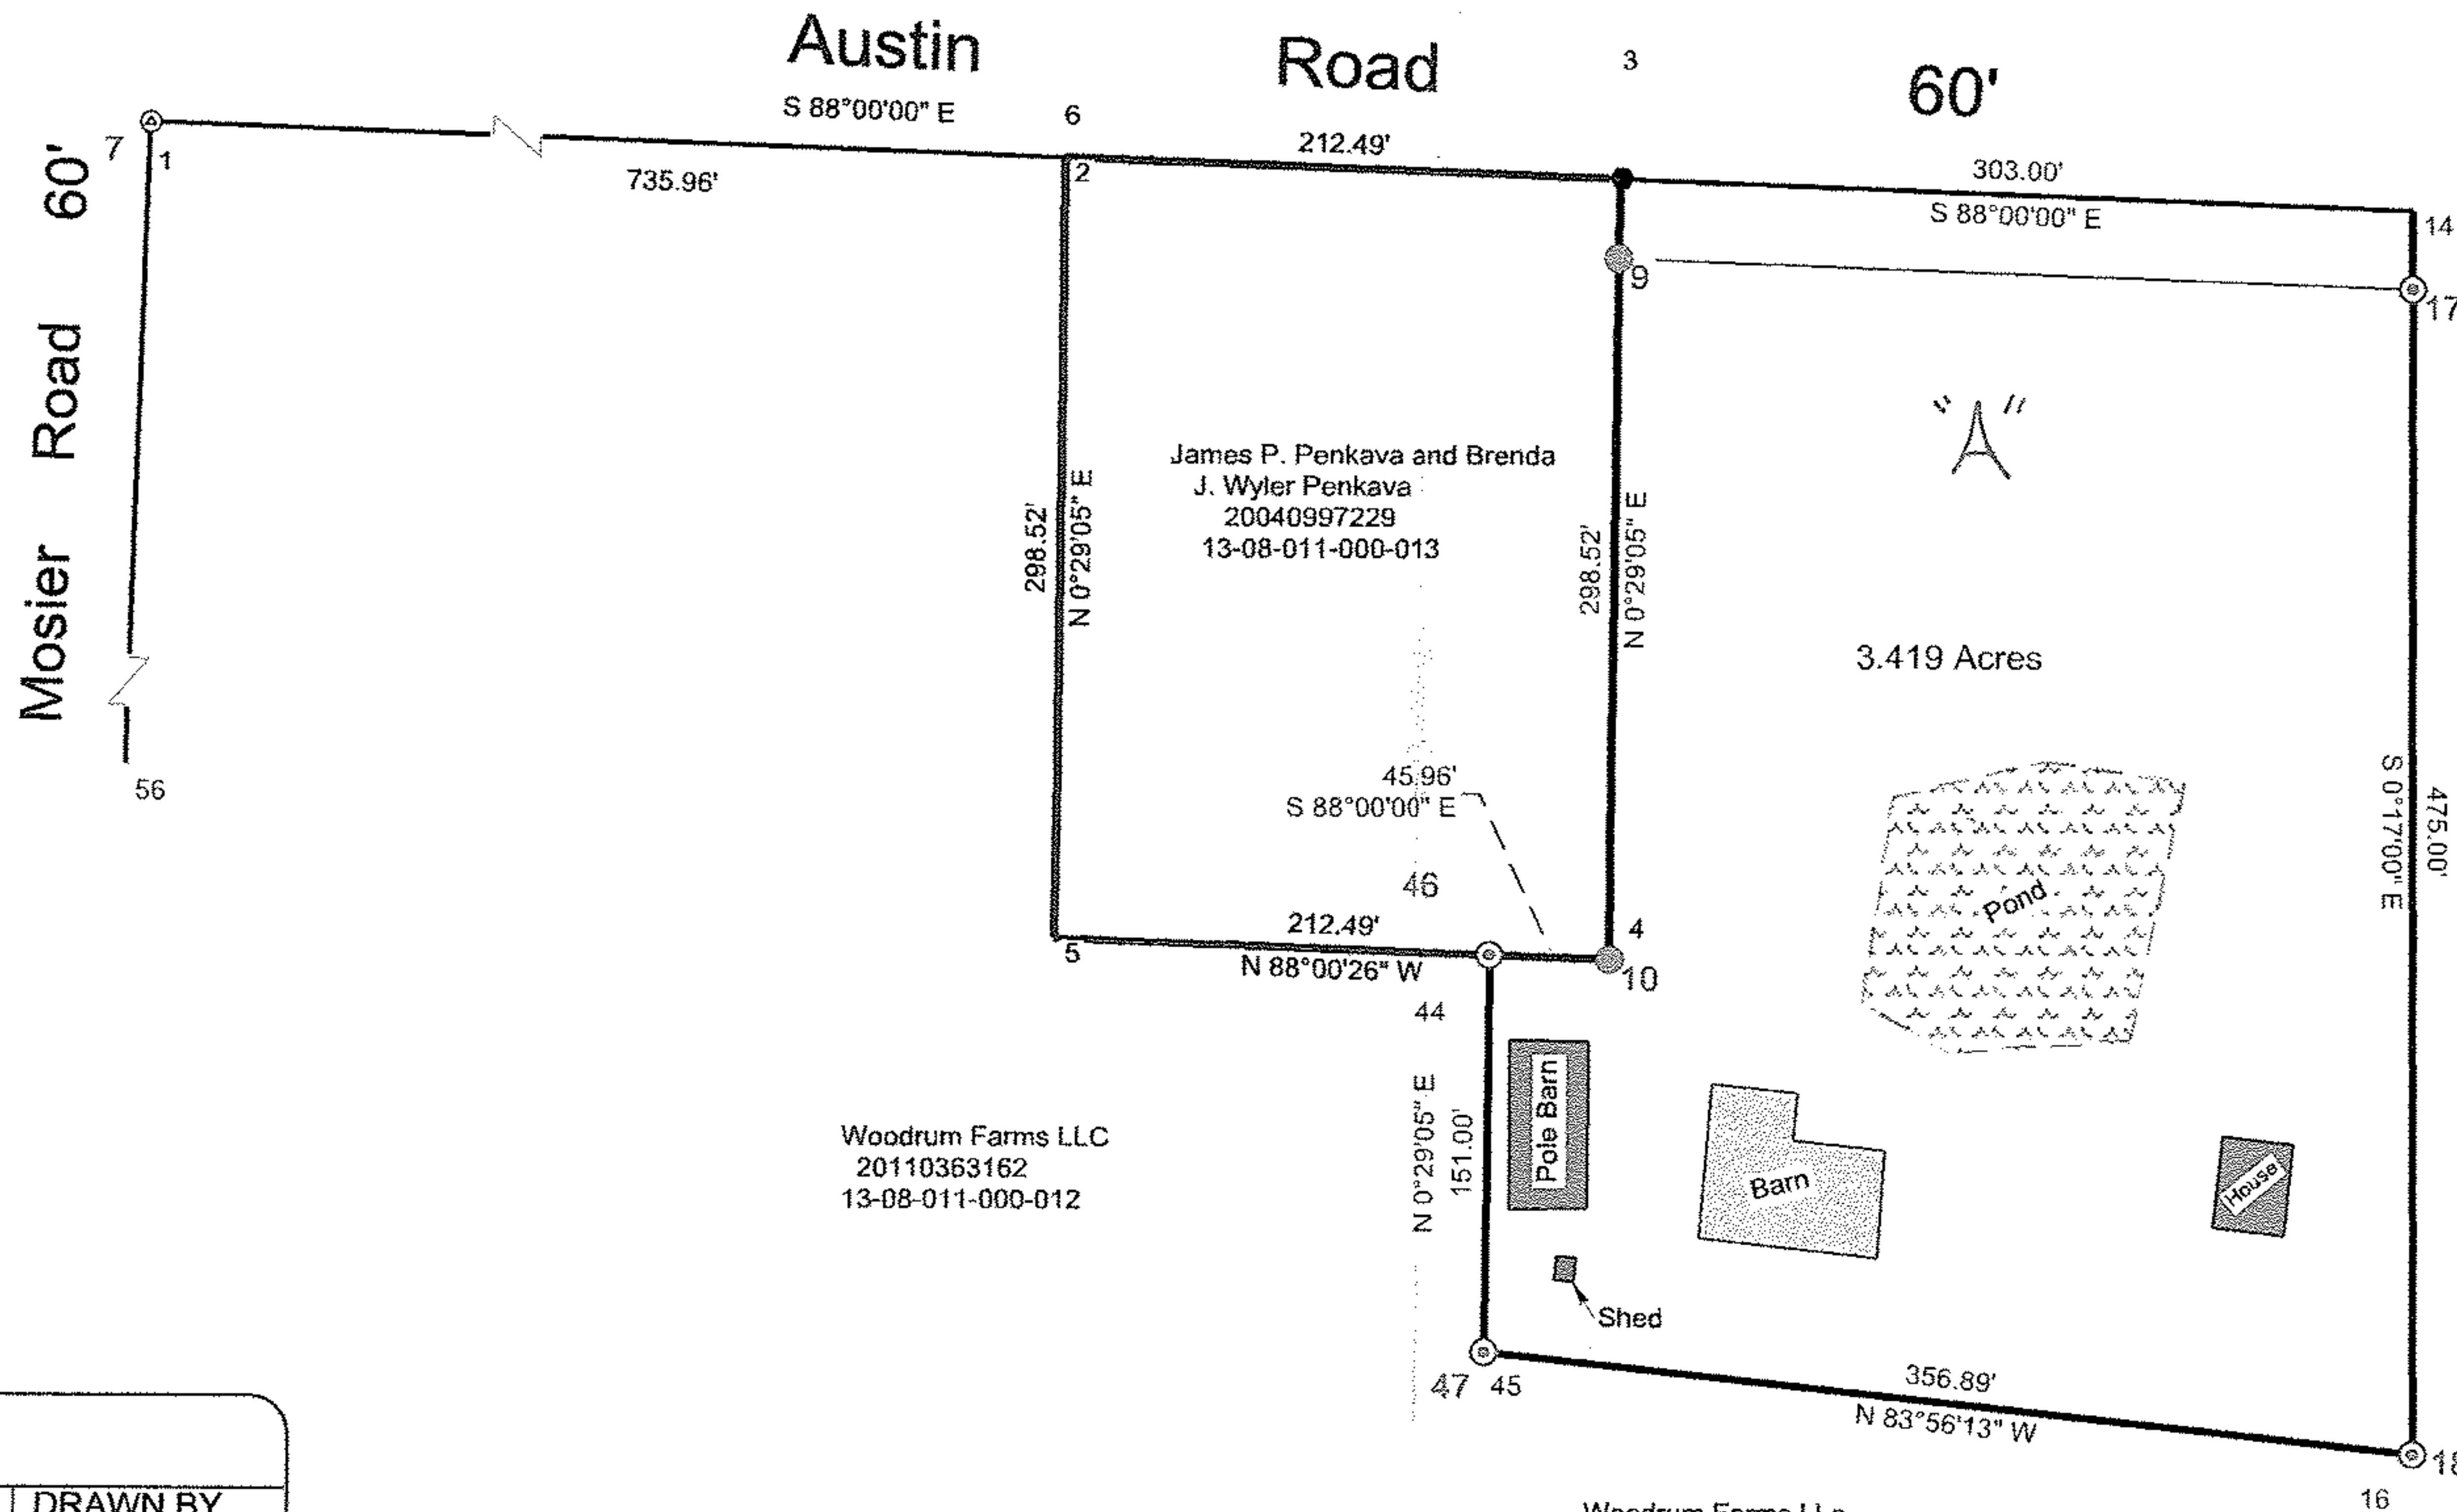

Note: Bearings shown are to an assumed Meridian and are used to describe angles only.

Being known part of Tract 8, Lot 11 of Camden Township, County of Lorain and the State of Ohio

Woodrum Farms LLC
20110363162
13-08-011-000-012

02922
APPROVED
LORAIN CO.
MAP DEPT
DATE 5-13-11
PAGE 13-H
BY JHAFfield
#11-02922

13-08-011-000-014
015

FILE NAME WOODRUM FARMS.TRV		
SCALE 100 Ft/In	DATE April 23, 2011	DRAWN BY P.A. McG.
JOB 1169	REVISION 1/1	SHEET 1/1

This map drawn with TRAVERSE PC. Software

LEGEND	
⊕	Iron Pin found in Monument Box
⊙	Rebar Set
●	IRON PIN FOUND
●	Railroad Spike Found

Note: Only copies signed with Red ink shall be considered Valid.

Patrick A. McGannon
Patrick A. McGannon P.S. 7154.

Boundary Survey
Patrick A. McGannon
Registered Professional Surveyor

1731 Gettysburg Drive, Lorain, Ohio 44053 (440) 282-2712
www.mcgannonsurveying.com

13-08-011-000-014
SCAN 4/11/12
015