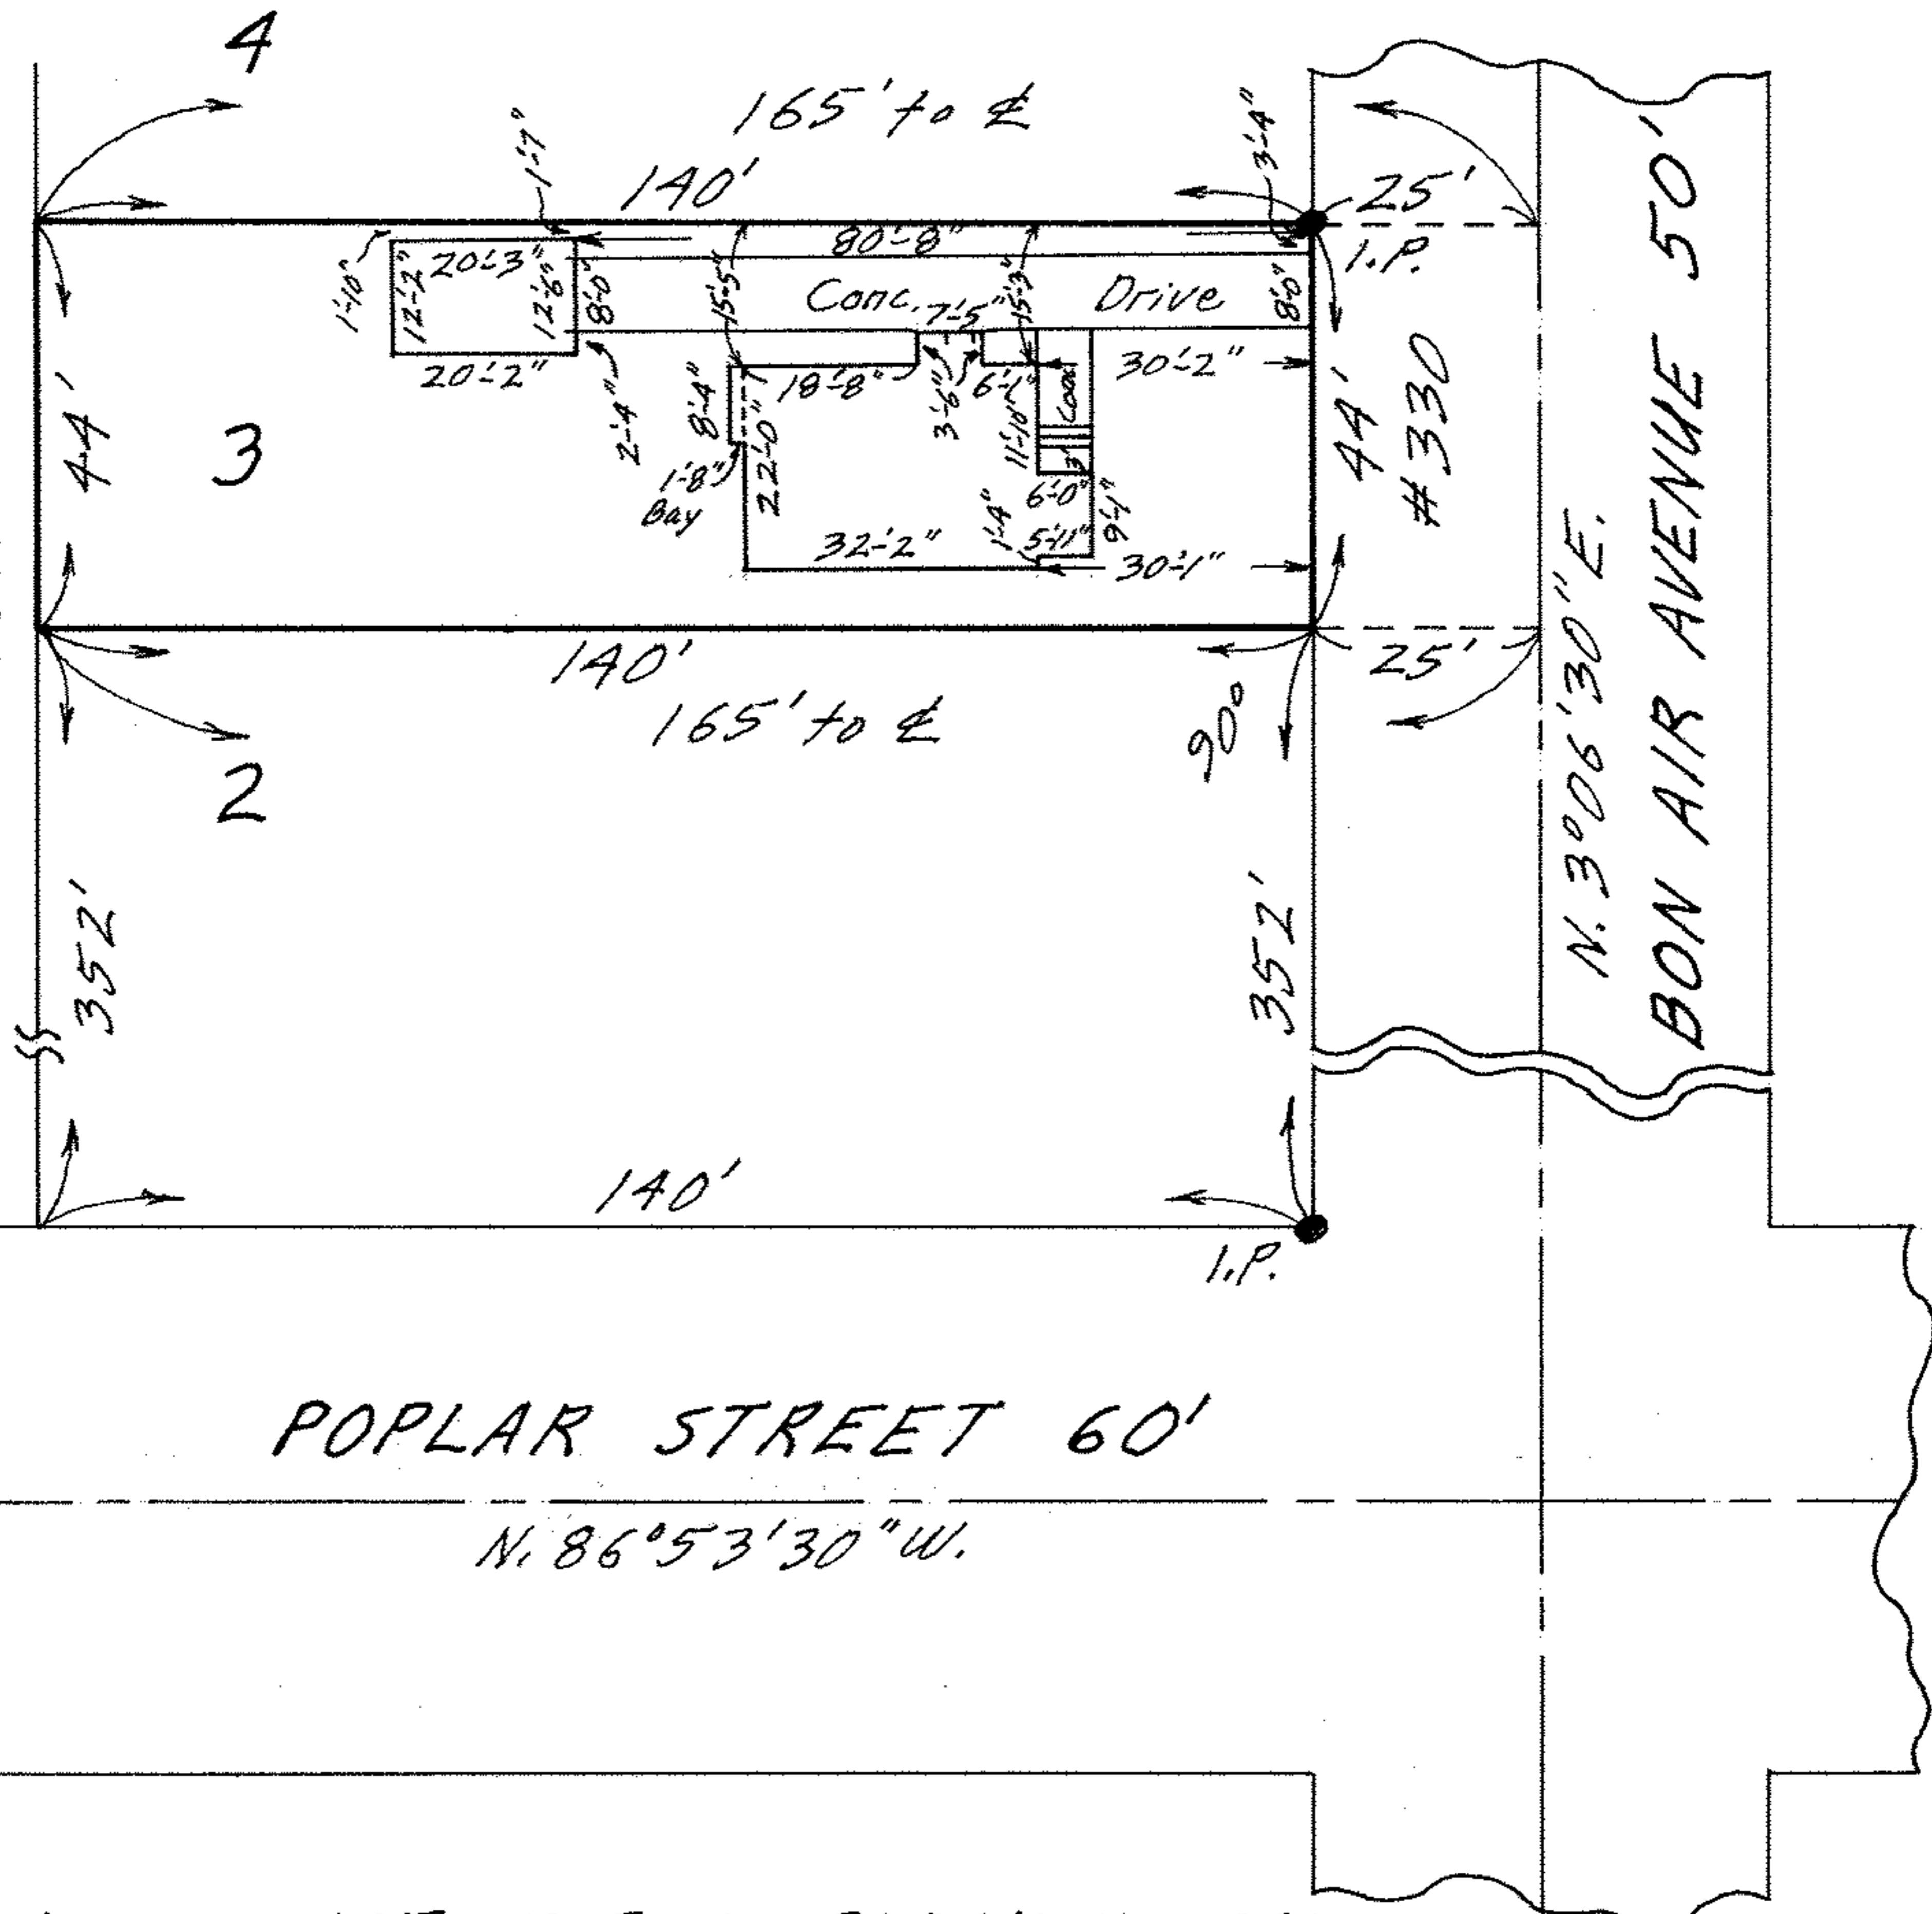

06-25-022-105-044

N

6-89

Scan # 45917

MAP OF SUB-LOT NO. 3 OF BLOCK NO. 27
 CITY FARMS ALL'T. VOL. 9 PG. 3 PLATS
 ORIG. LOT 22-EAST OF BLACK RIVER - ELYRIA TWP.
 ELYRIA CITY LORAIN COUNTY OHIO
 SCALE: 1"=30' NOV. 18-1970 12:30 P.M.

NOTE: There are no encroachments on this property.
 Gary E. Penfound REG. SURVEYOR NO. 4457

CITY TITLE Co. Order No. E-1356-7
 Murial to Watson