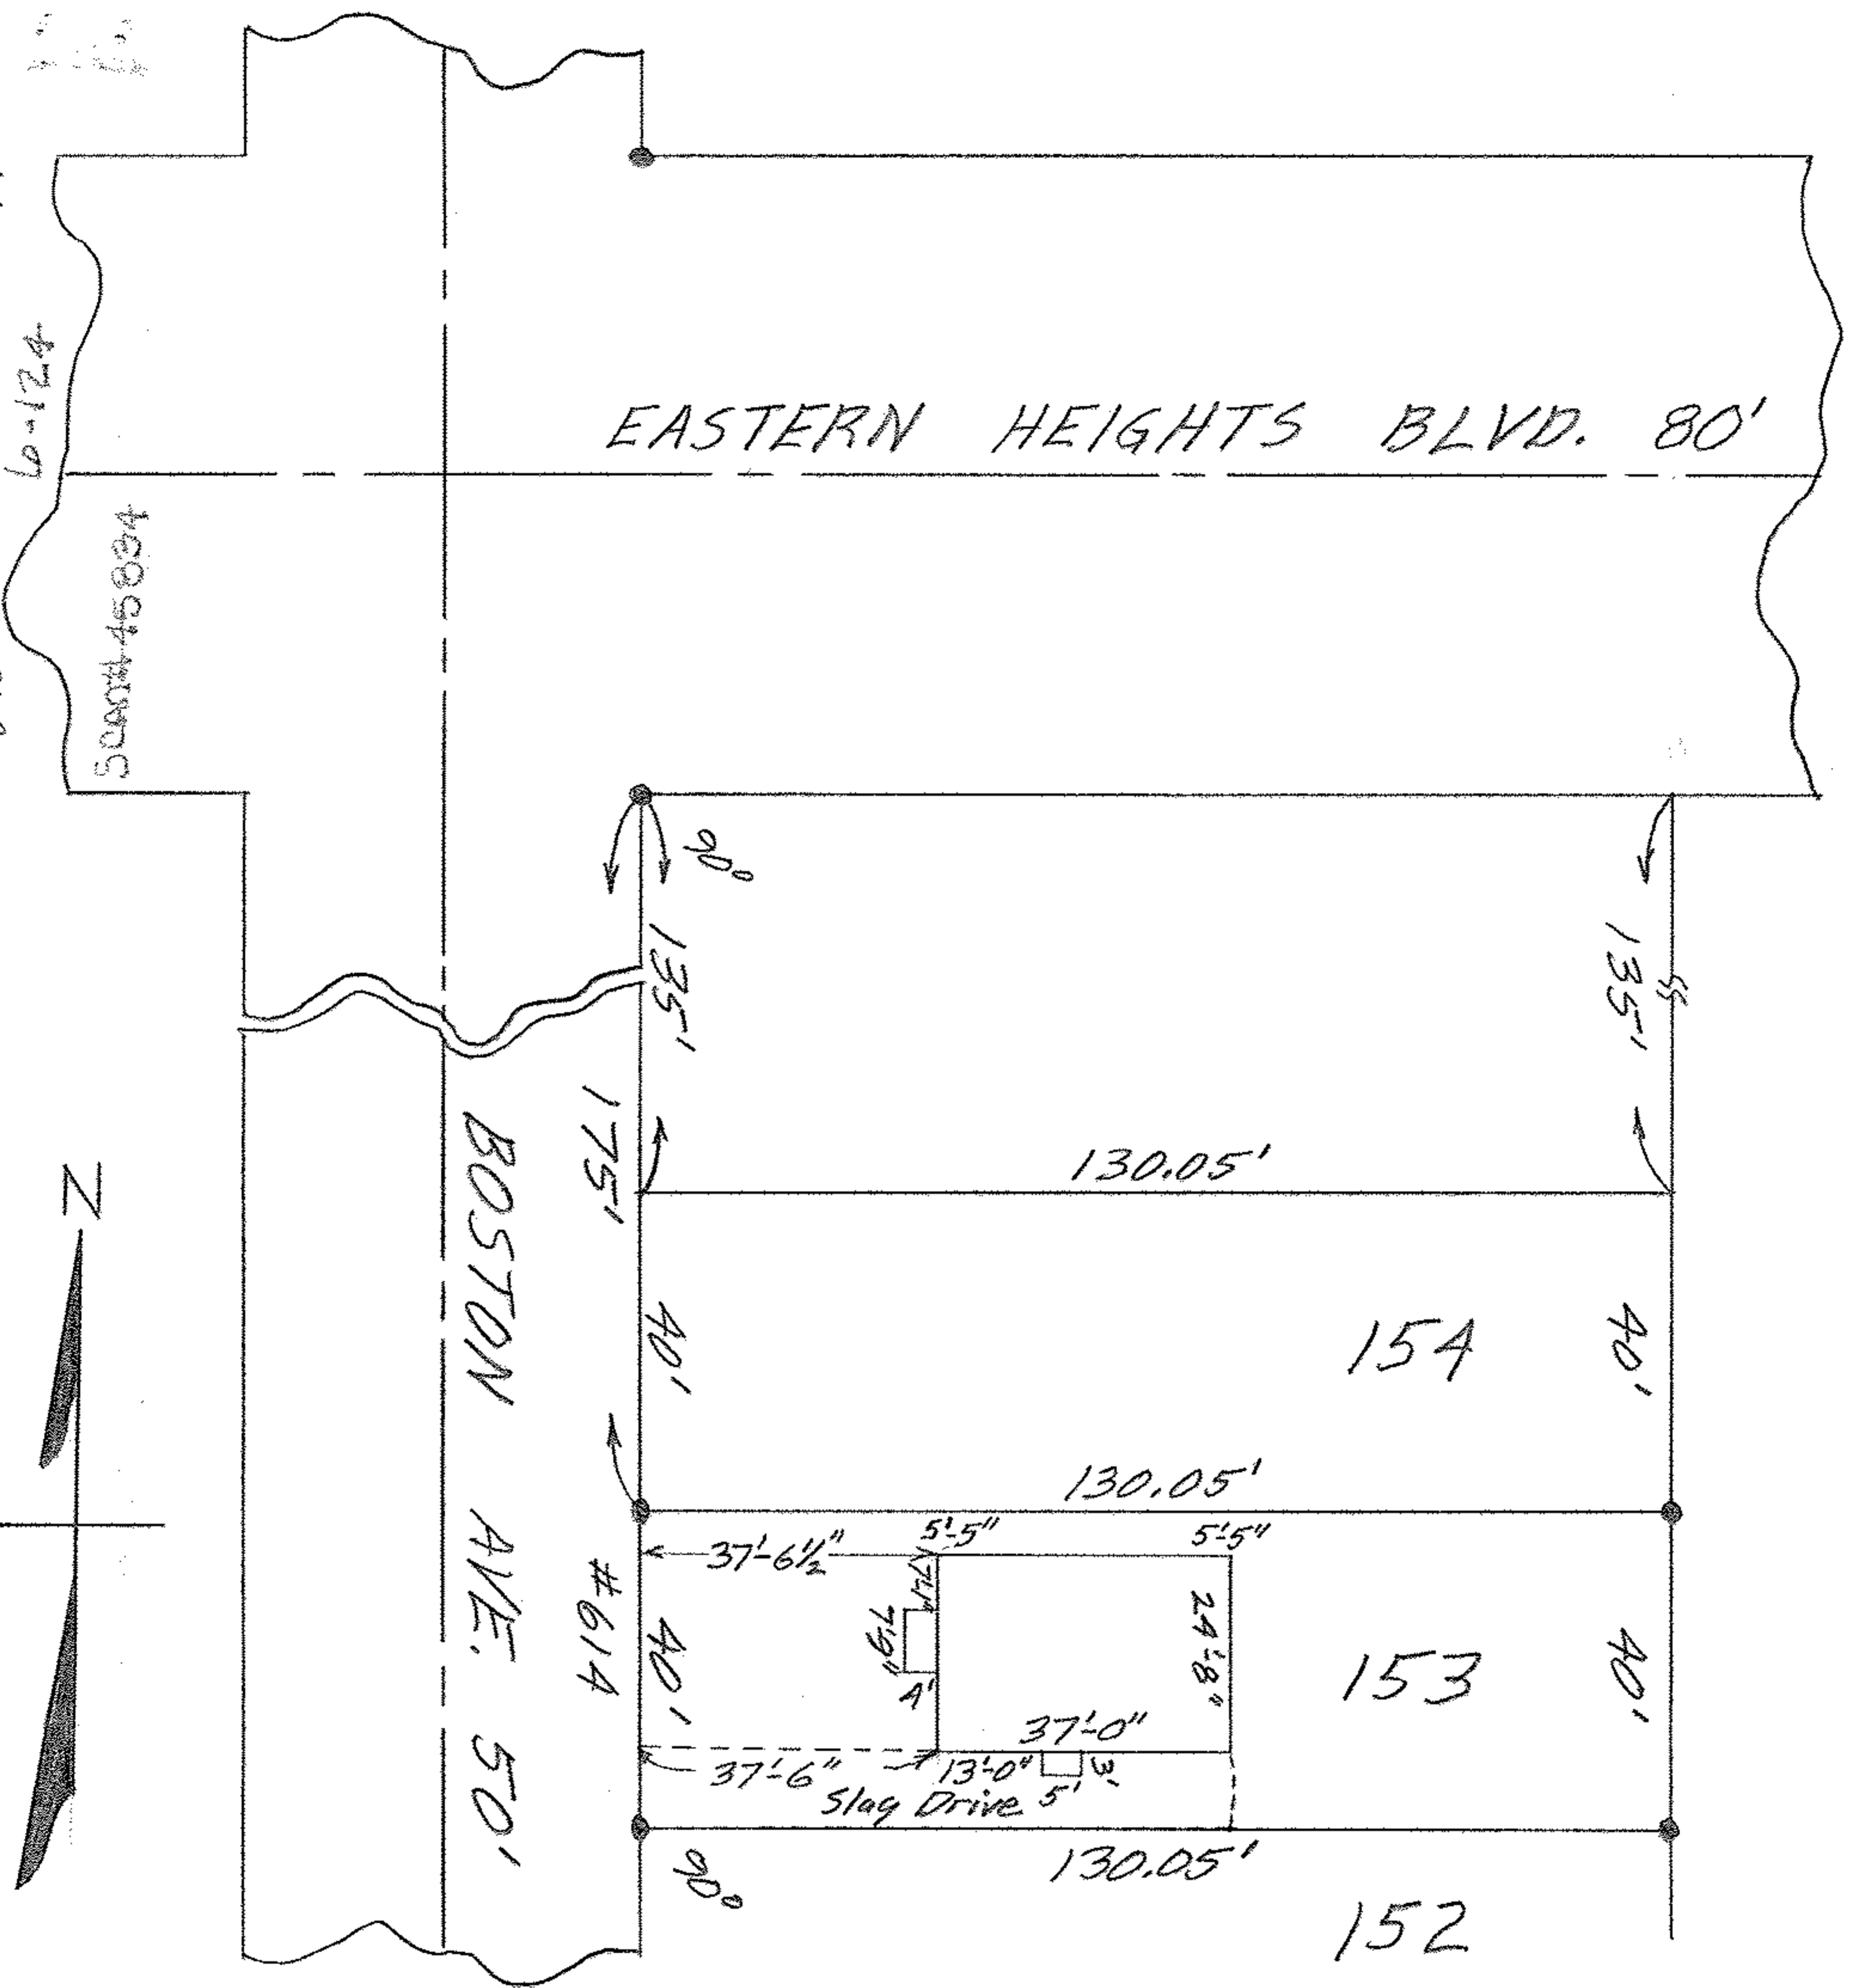

06-25-006-119-011  
6-124

MAP OF SUB-LOT NO. 153

OVERLAND GARDENS ALL'T. Vol. 9 Pg. 32

ELYRIA TWP. ELYRIA CITY

LORAIN COUNTY OHIO

SCALE: 1"=30' SEPT. 11-1963 6:00 P.M.

Mary E. Penfound REG. SURVEYOR