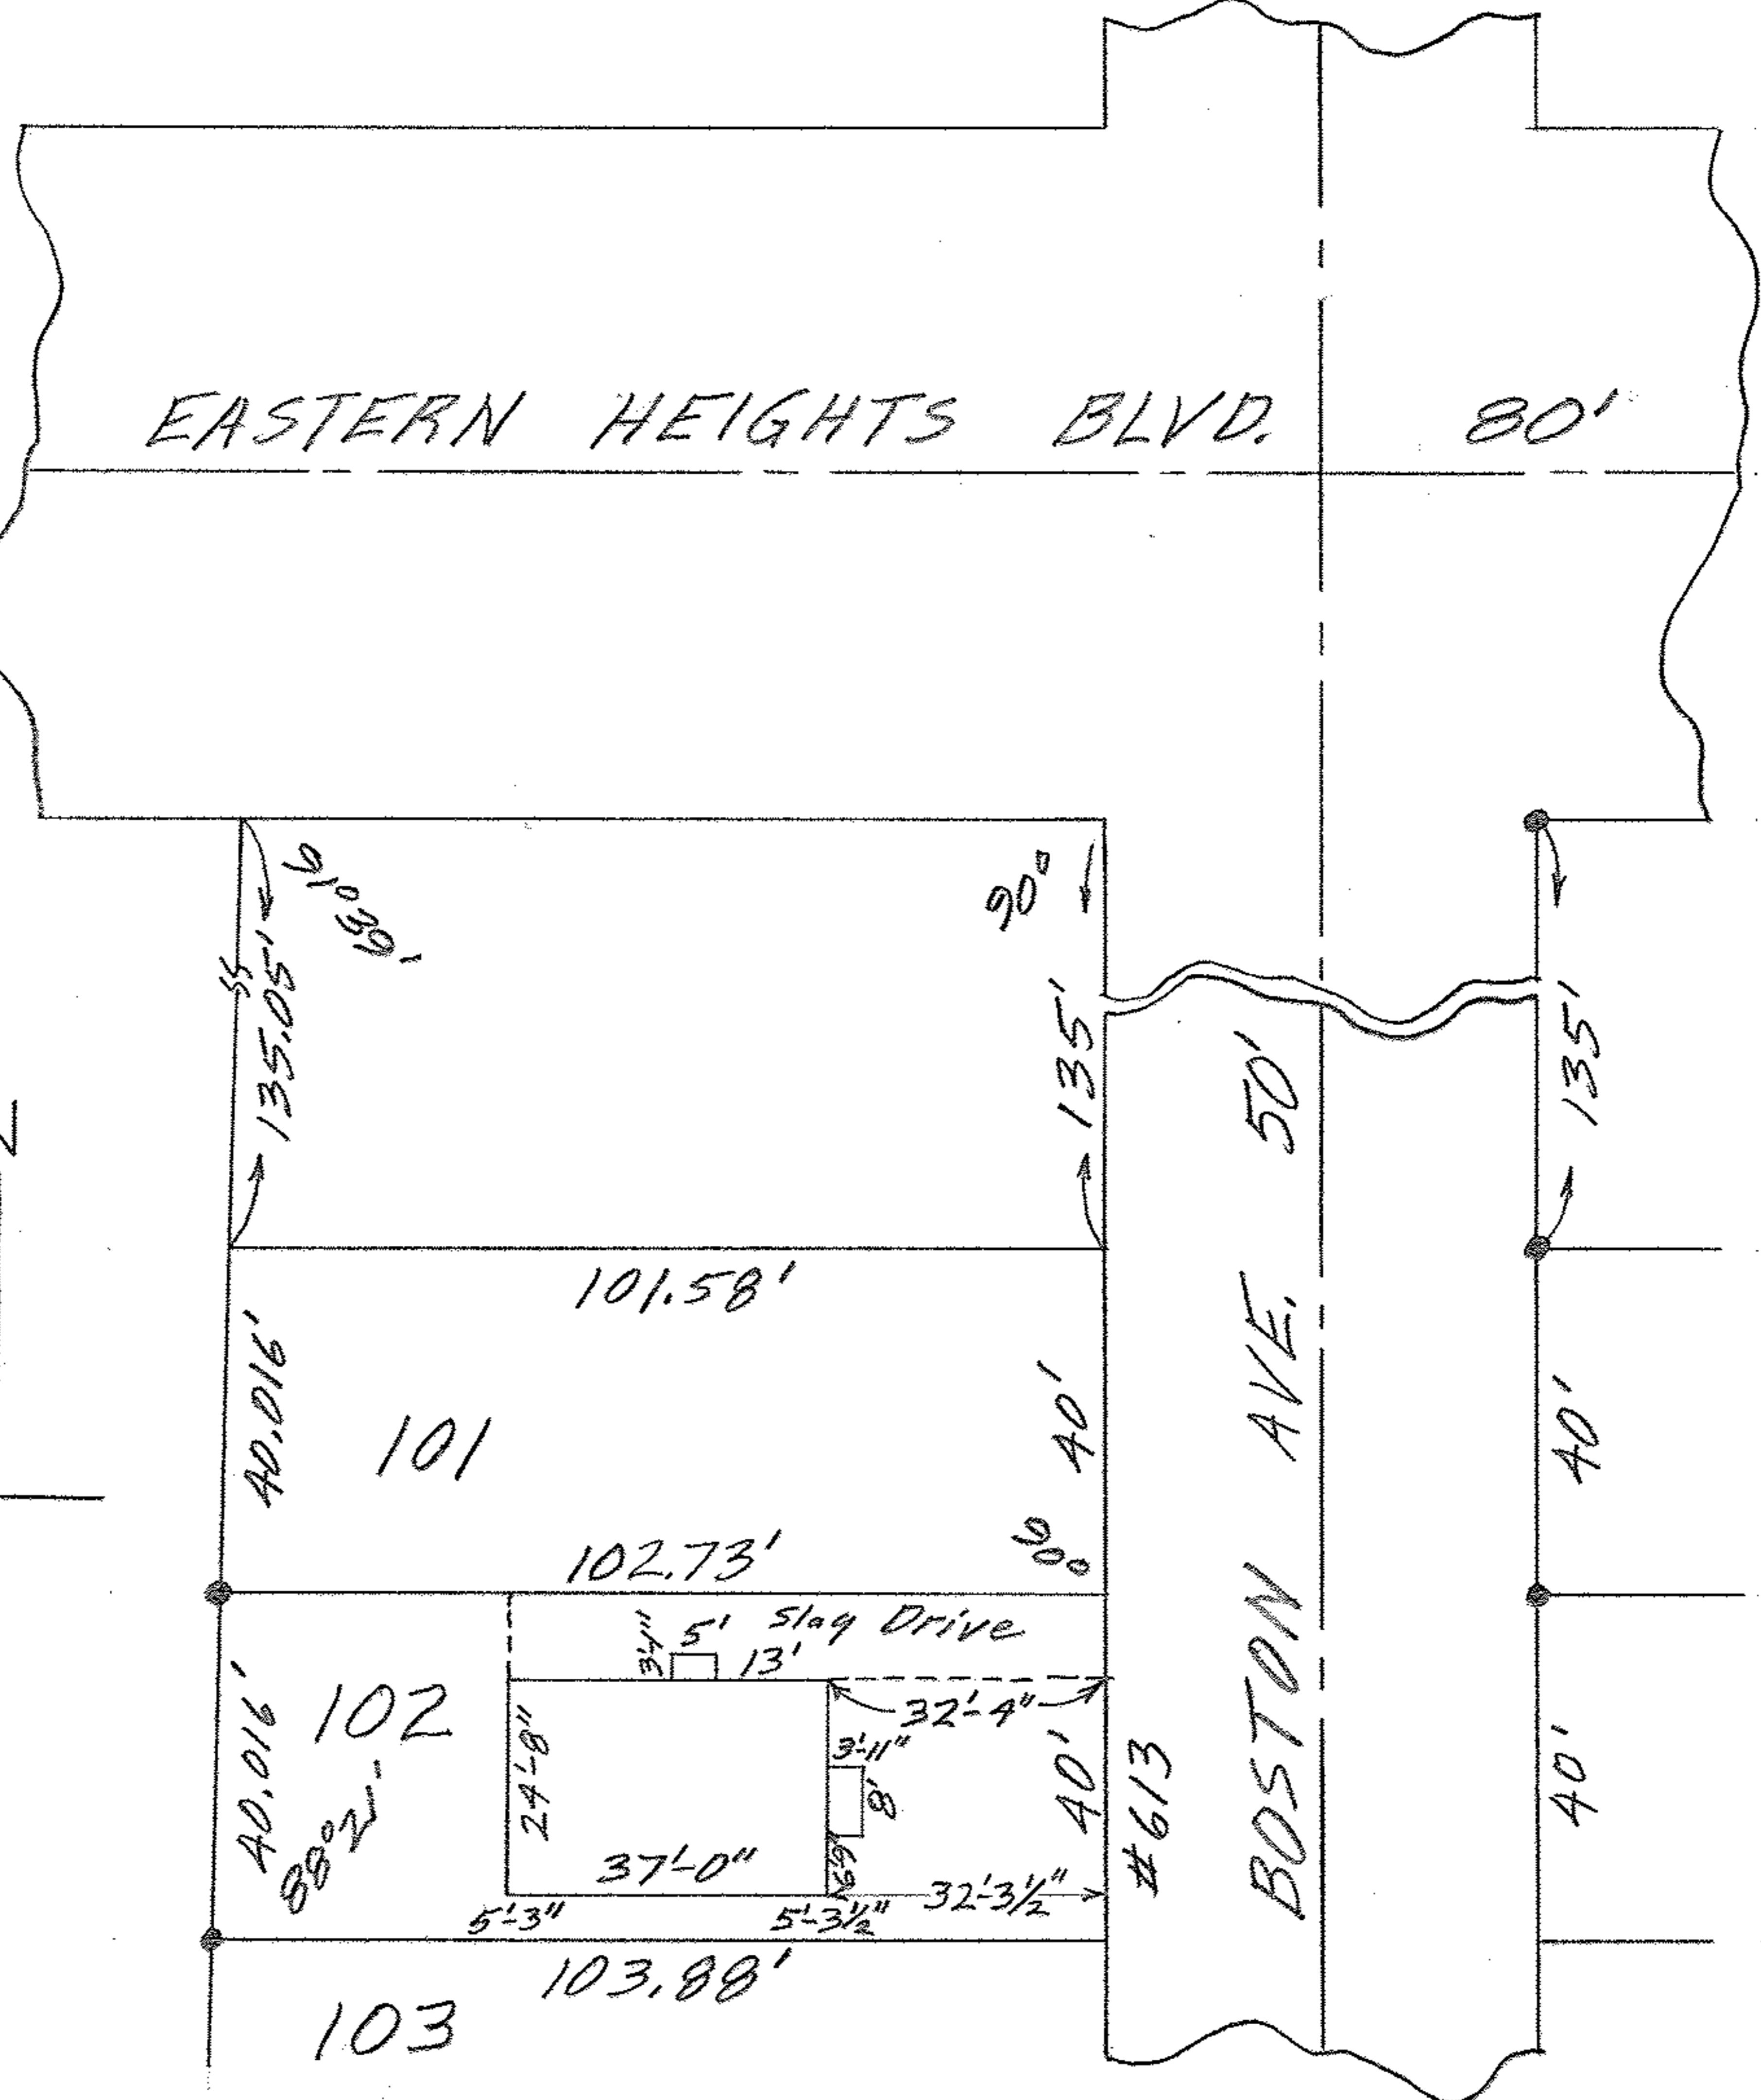

06-25-006-118-015
6-124
SCAN #458832

MAP OF SUB-LOT NO. 102
OVERLAND GARDENS ALL'T. Vol. 9 Pg. 32
ELYRIA TWP. - ELYRIA CITY
LORAIN COUNTY - OHIO
SCALE: 1" = 30' SEPT. 13-1963 5:00 P.M.
Gary E. Perford REG. SURVEYOR