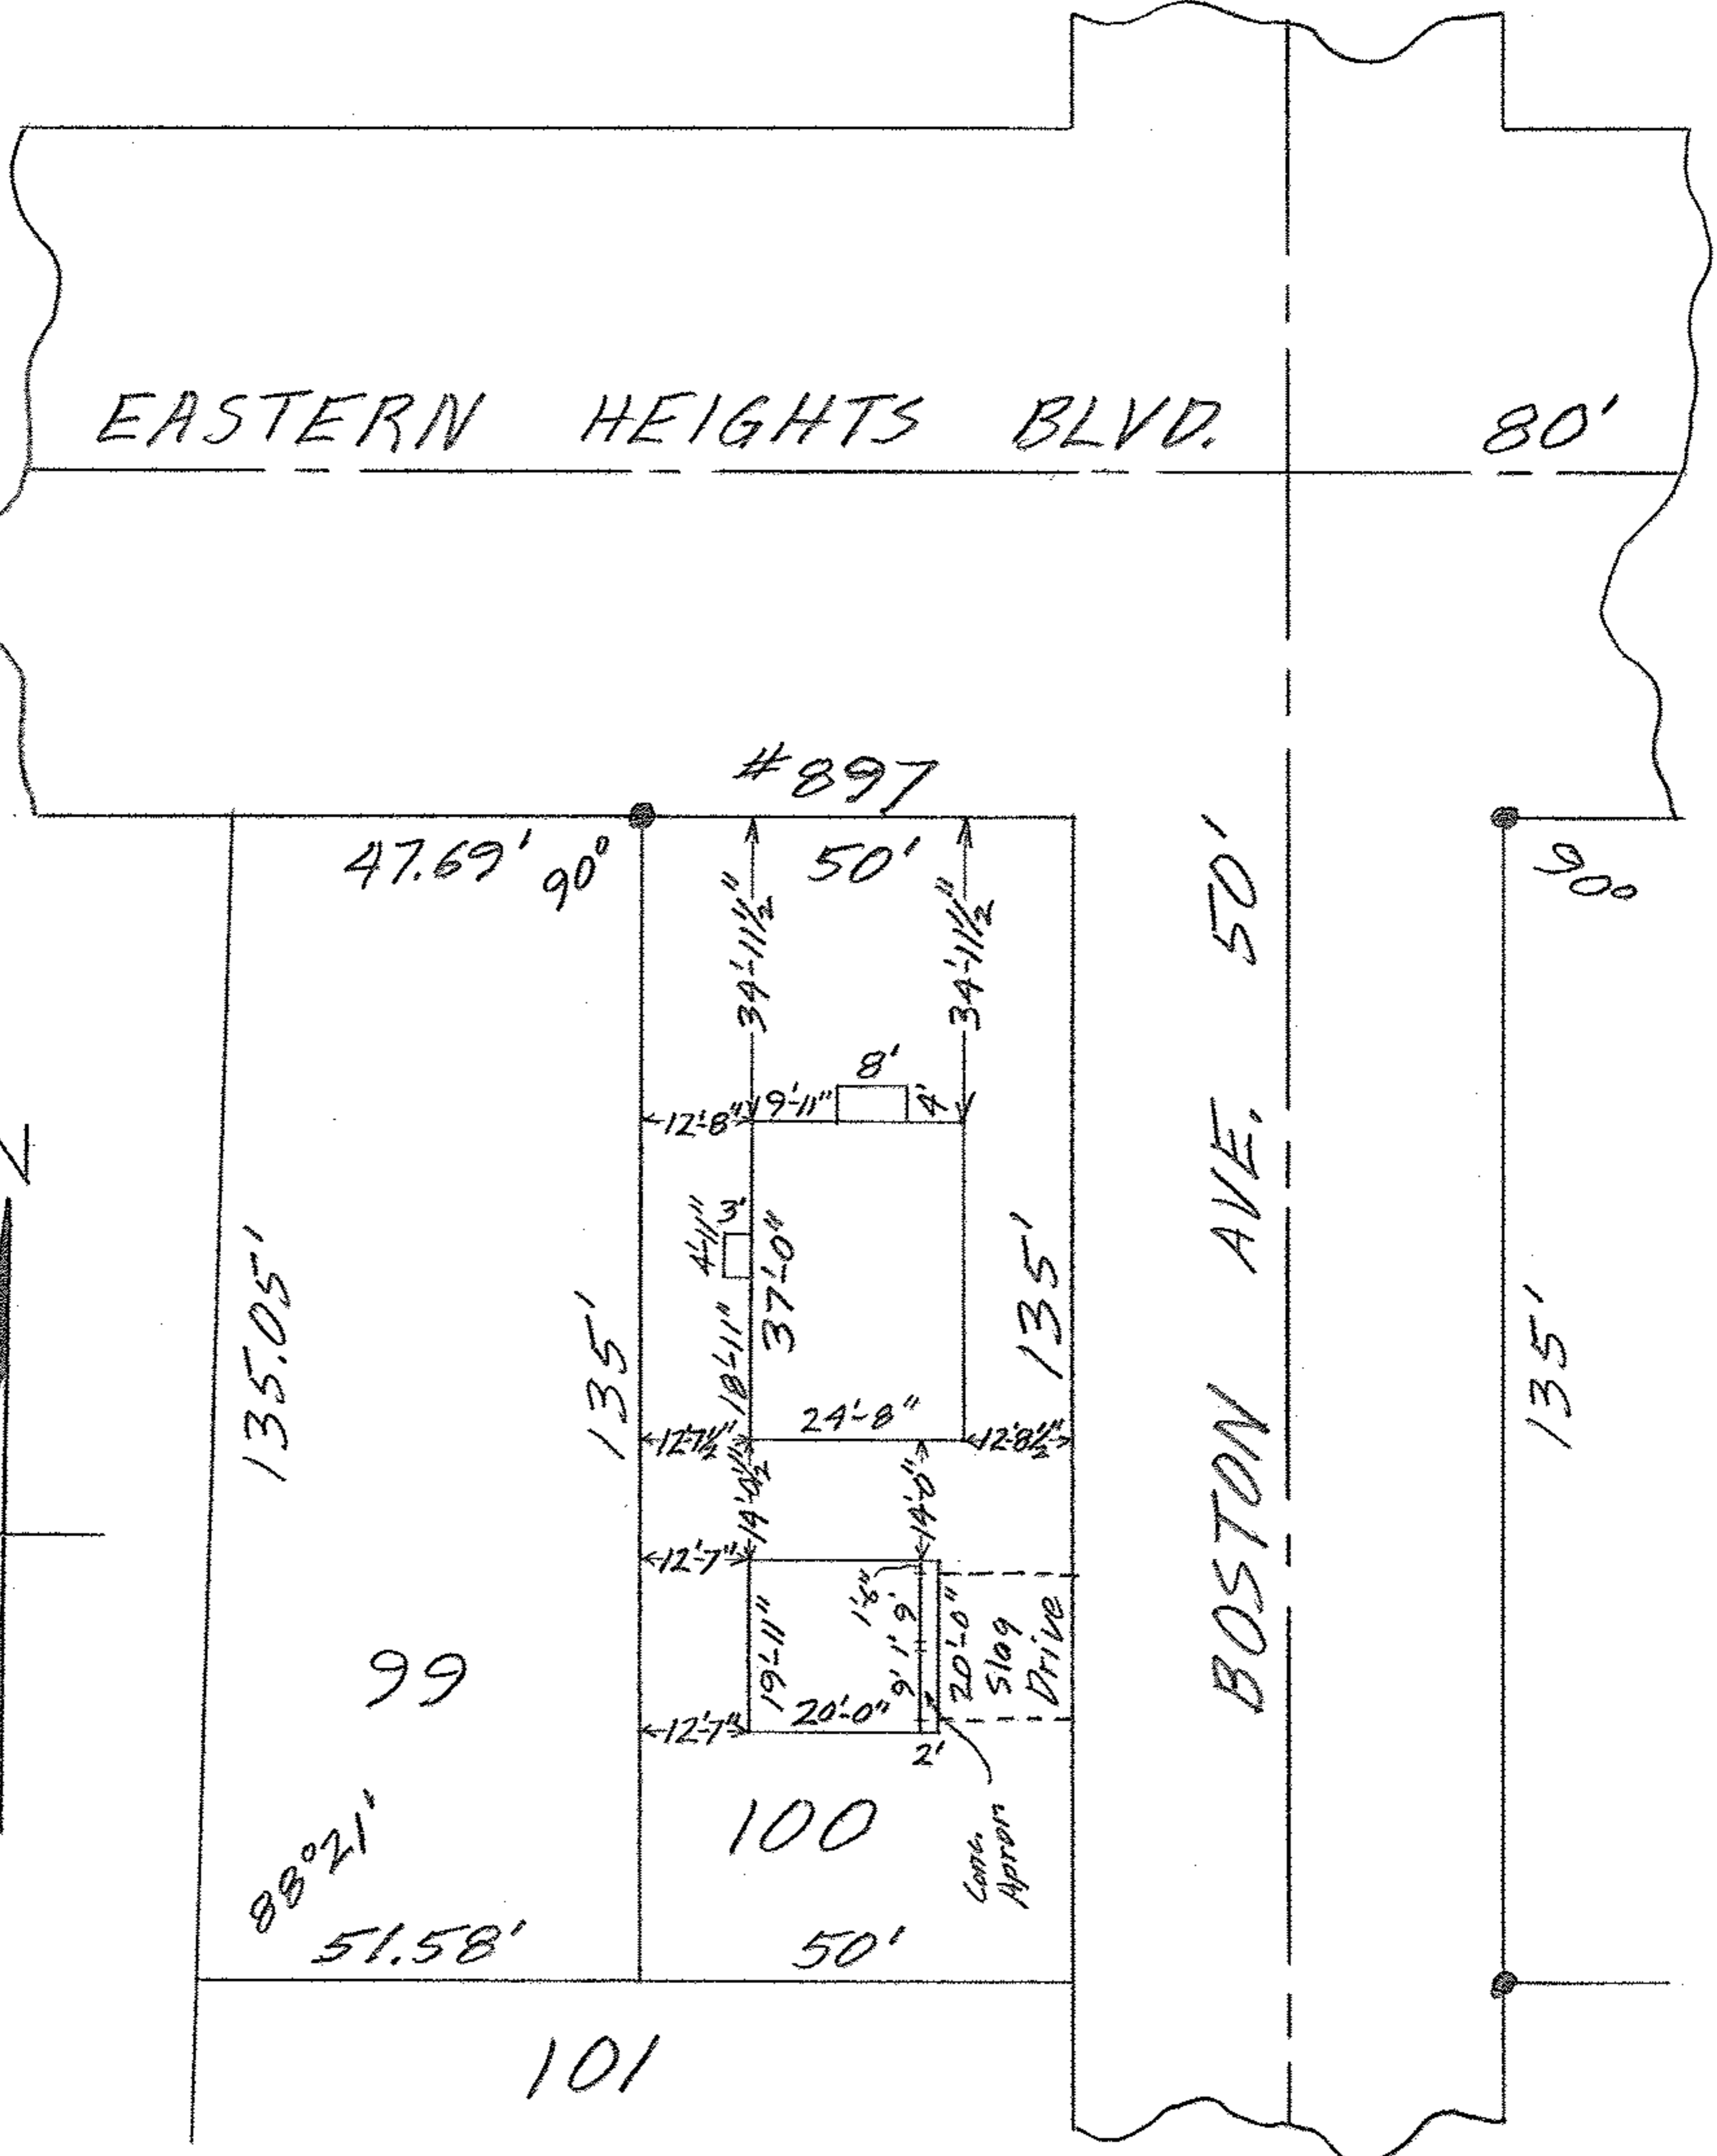

06-25-006-118-013
6-124
Scan # 45831

MAP OF SUB-LOT NO. 100

OVERLAND GARDENS ALL'T. Vol. 9 Pg. 32

ELYRIA TWP. - ELYRIA CITY

LORAIN COUNTY - OHIO

SCALE: 1" = 30' SEPT. 14 - 1963 5:15 P.M.

Gary E. Penfound REG. SURVEYOR