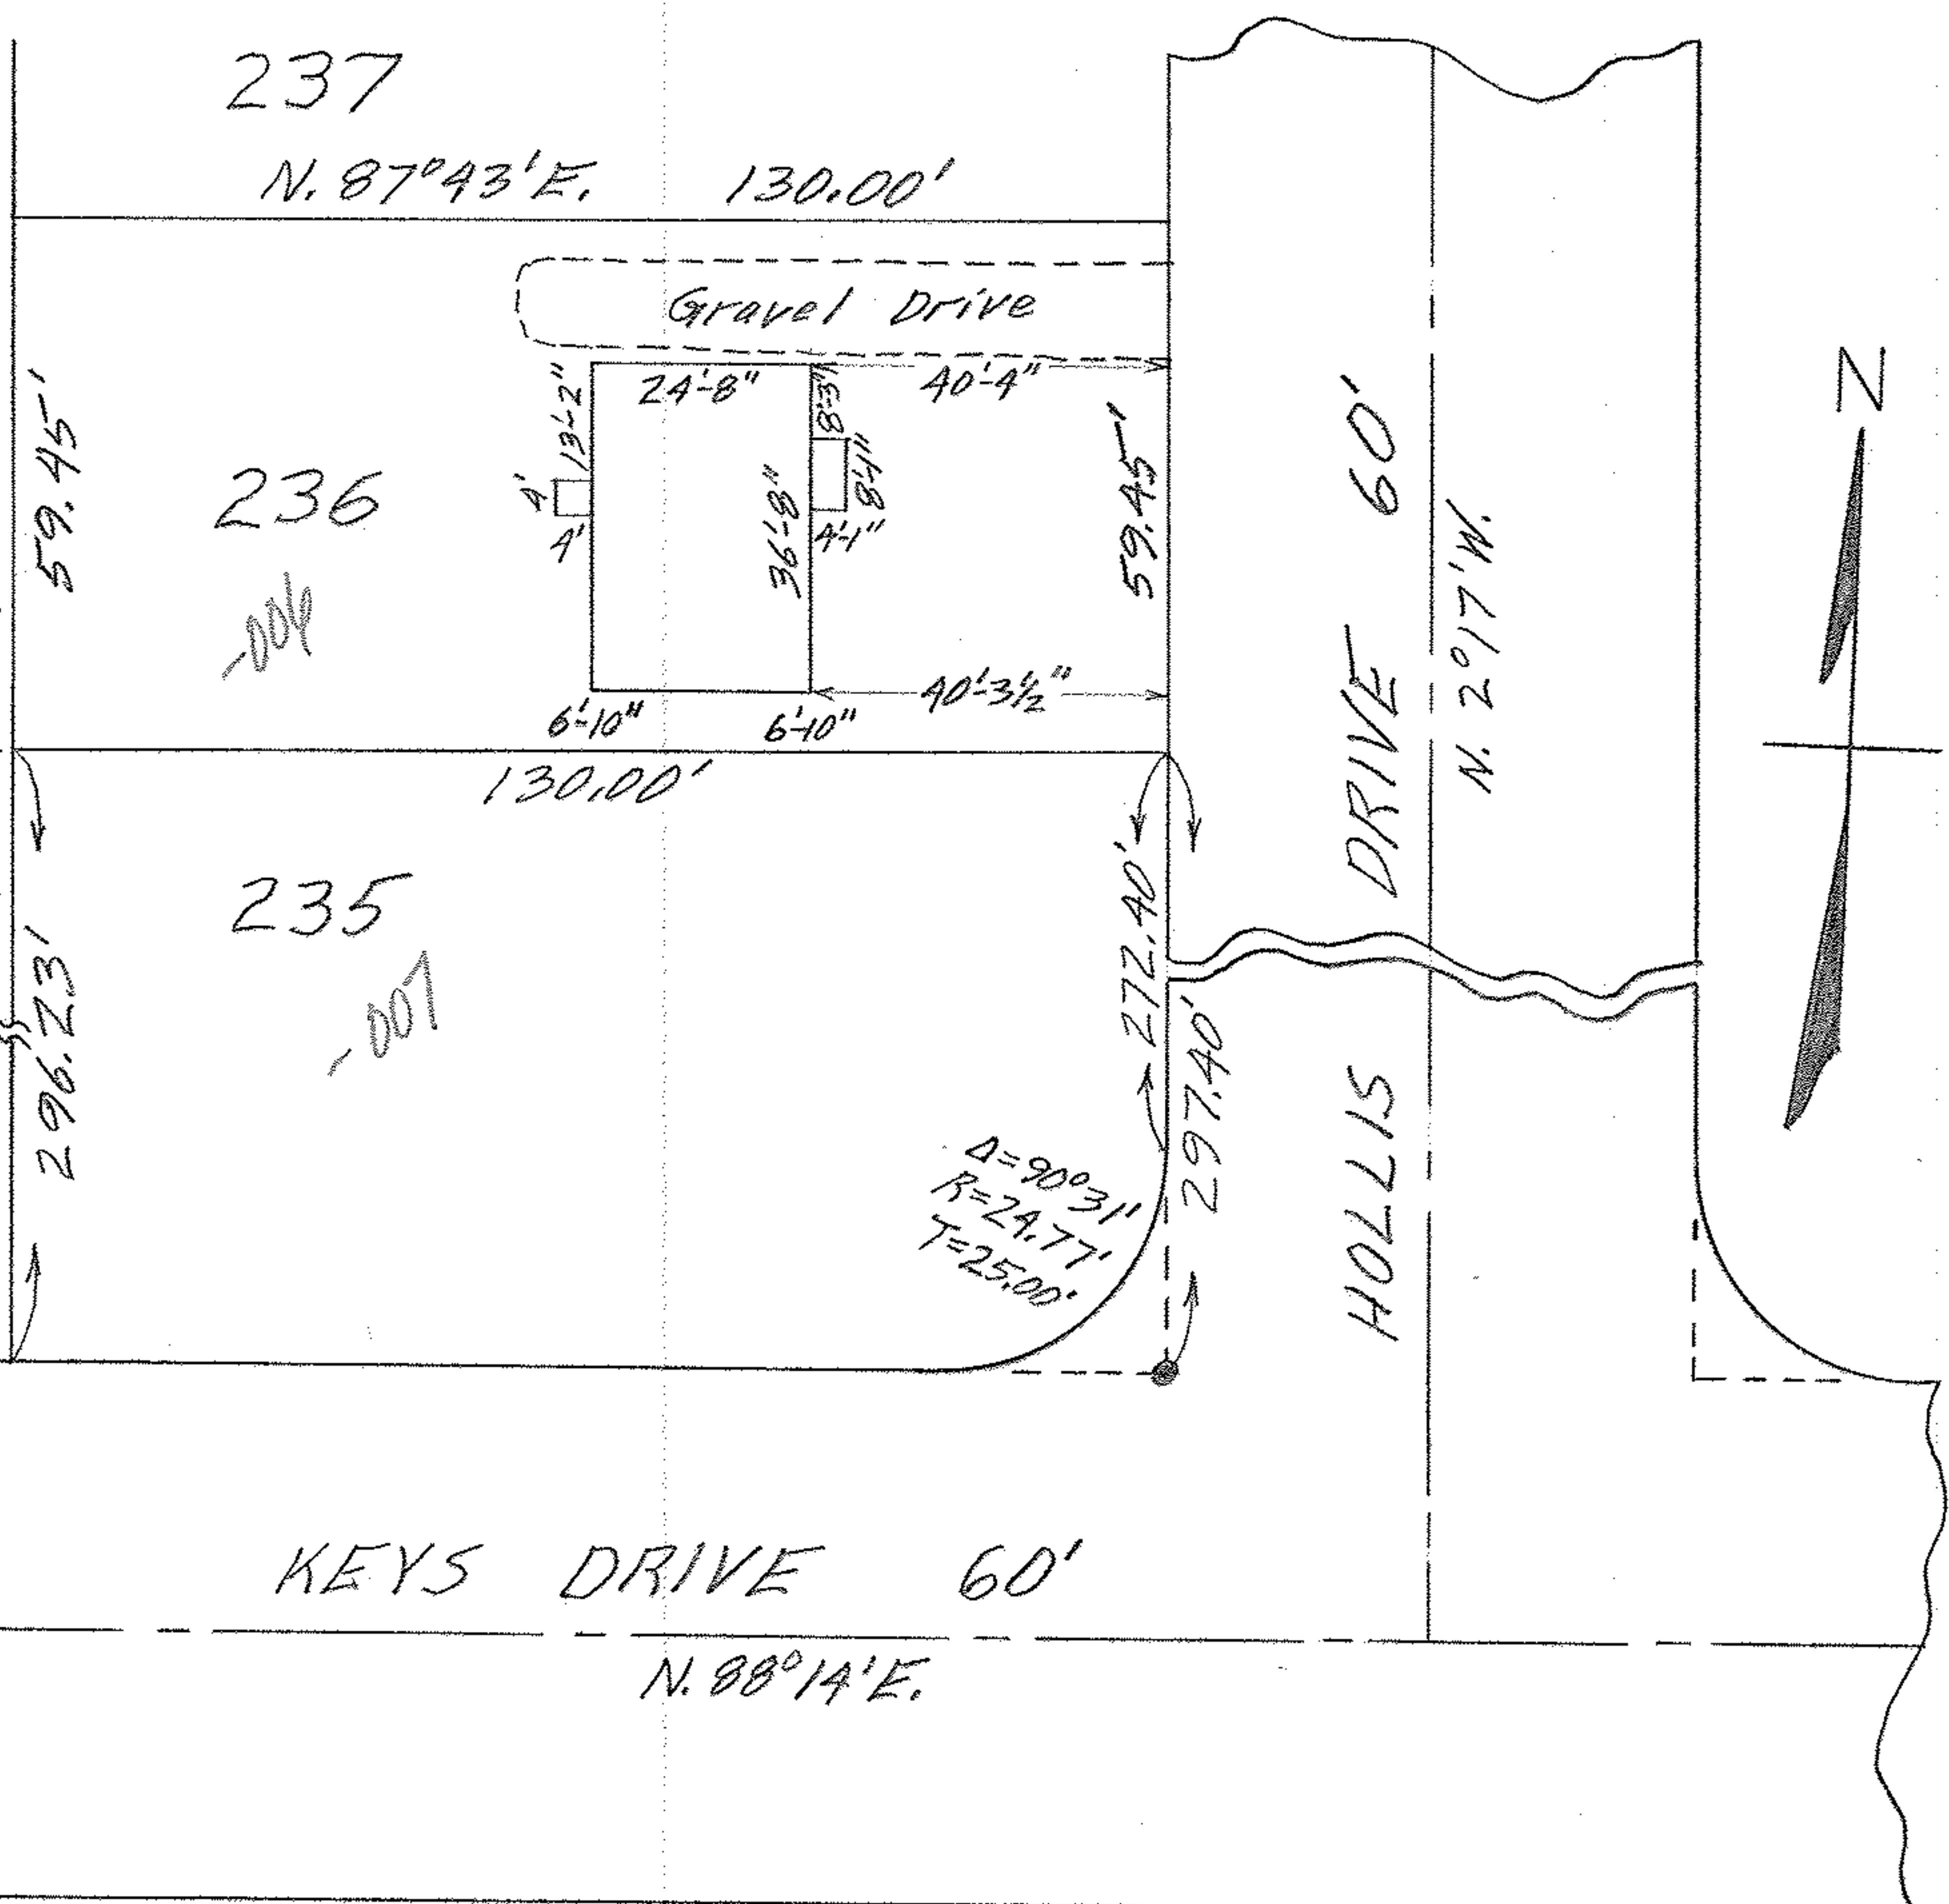

Db. 24.029.104.006,007
 6-64 SCAN # 45737

Map of Sub-Lot No. 236

MAP OF SUB-LOT NO. 236

CASCADE COLONY SUB'D. NO. 4 VOL. 22 PG. 21
 ORIG. LOT 29 WEST OF RIVER ELYRIA TWP.
 ELYRIA CITY LORAIN COUNTY OHIO

SCALE: 1"=30' APRIL 20-1963 4:15 P.M.