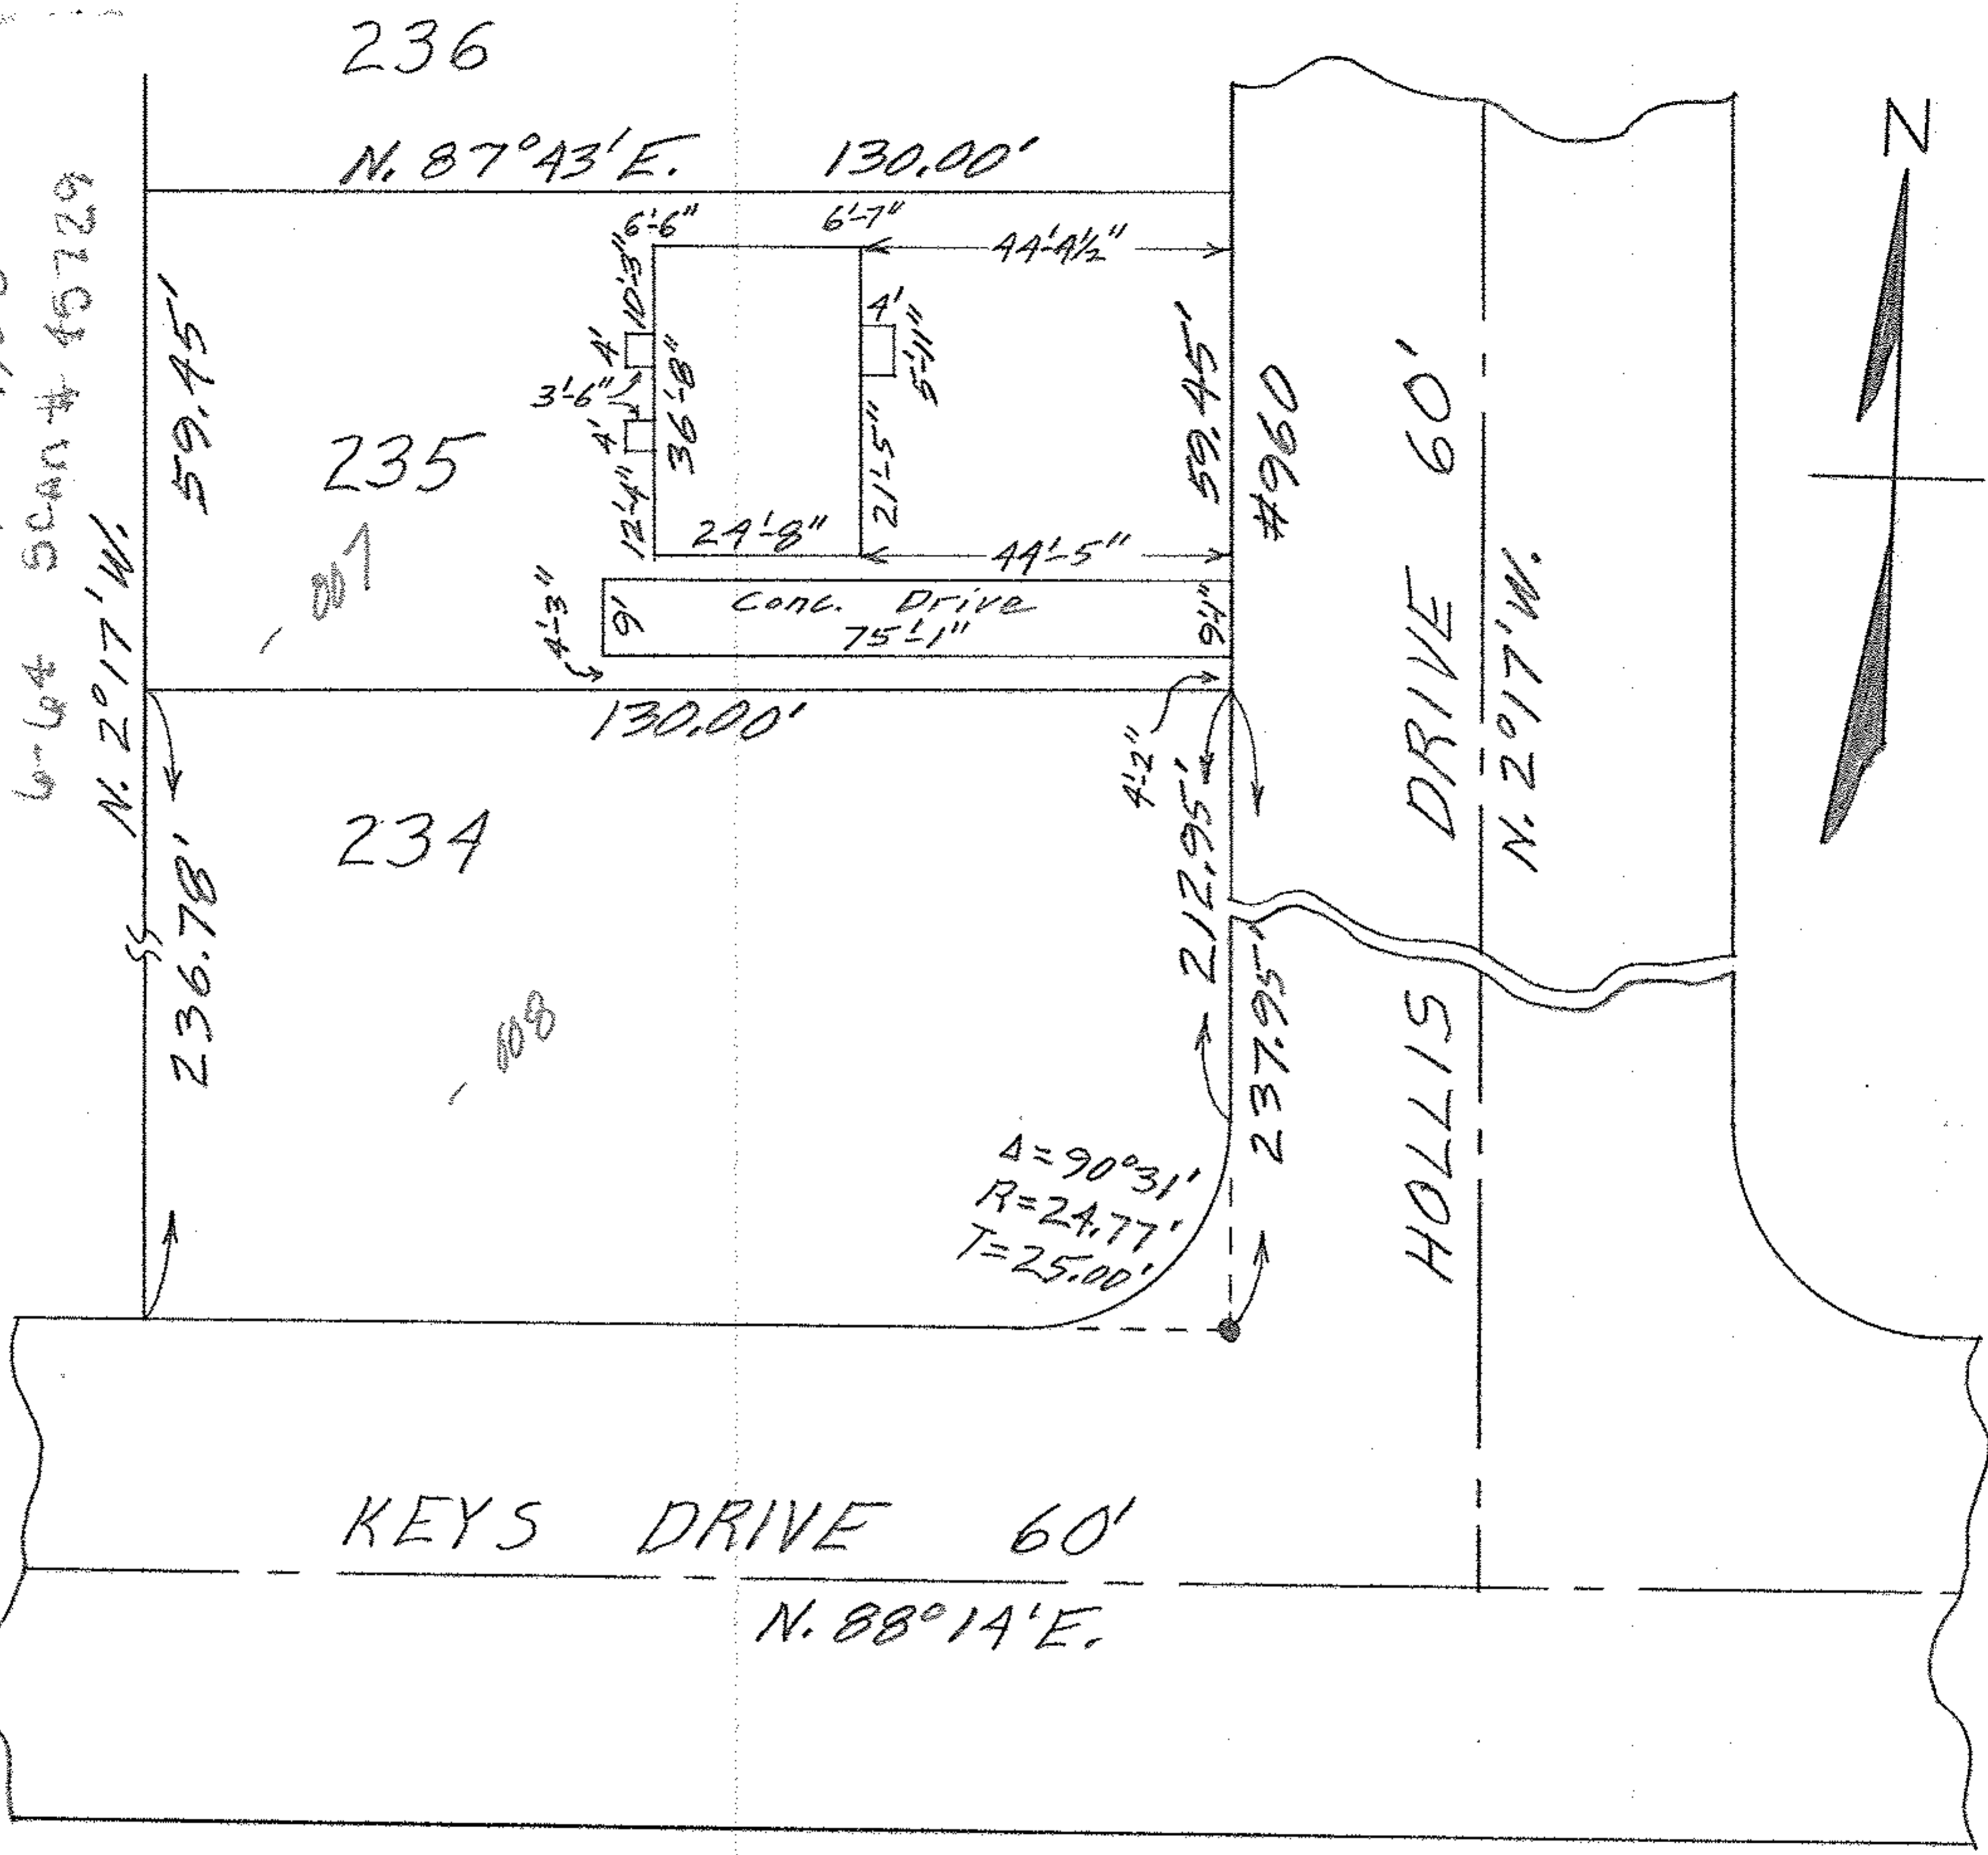

06-24-029. 104.007, 008  
 6-21-03 SCAN # 45729

06-24-029. 104.007, 008  
 6-21-03 SCAN # 45729

MAP OF SUB-LOT NO. 235  
 CASCADE COLONY SUB'D. NO. 4 VOL. 22 PG. 21  
 ORIG. LOT 29 WEST OF RIVER ELYRIA TWP.  
 ELYRIA CITY LORAIN COUNTY OHIO  
 SCALE: 1"=30' MAY 2-1964 2:00 P.M.  
 Gary E. Penfound REG. SURVEYOR