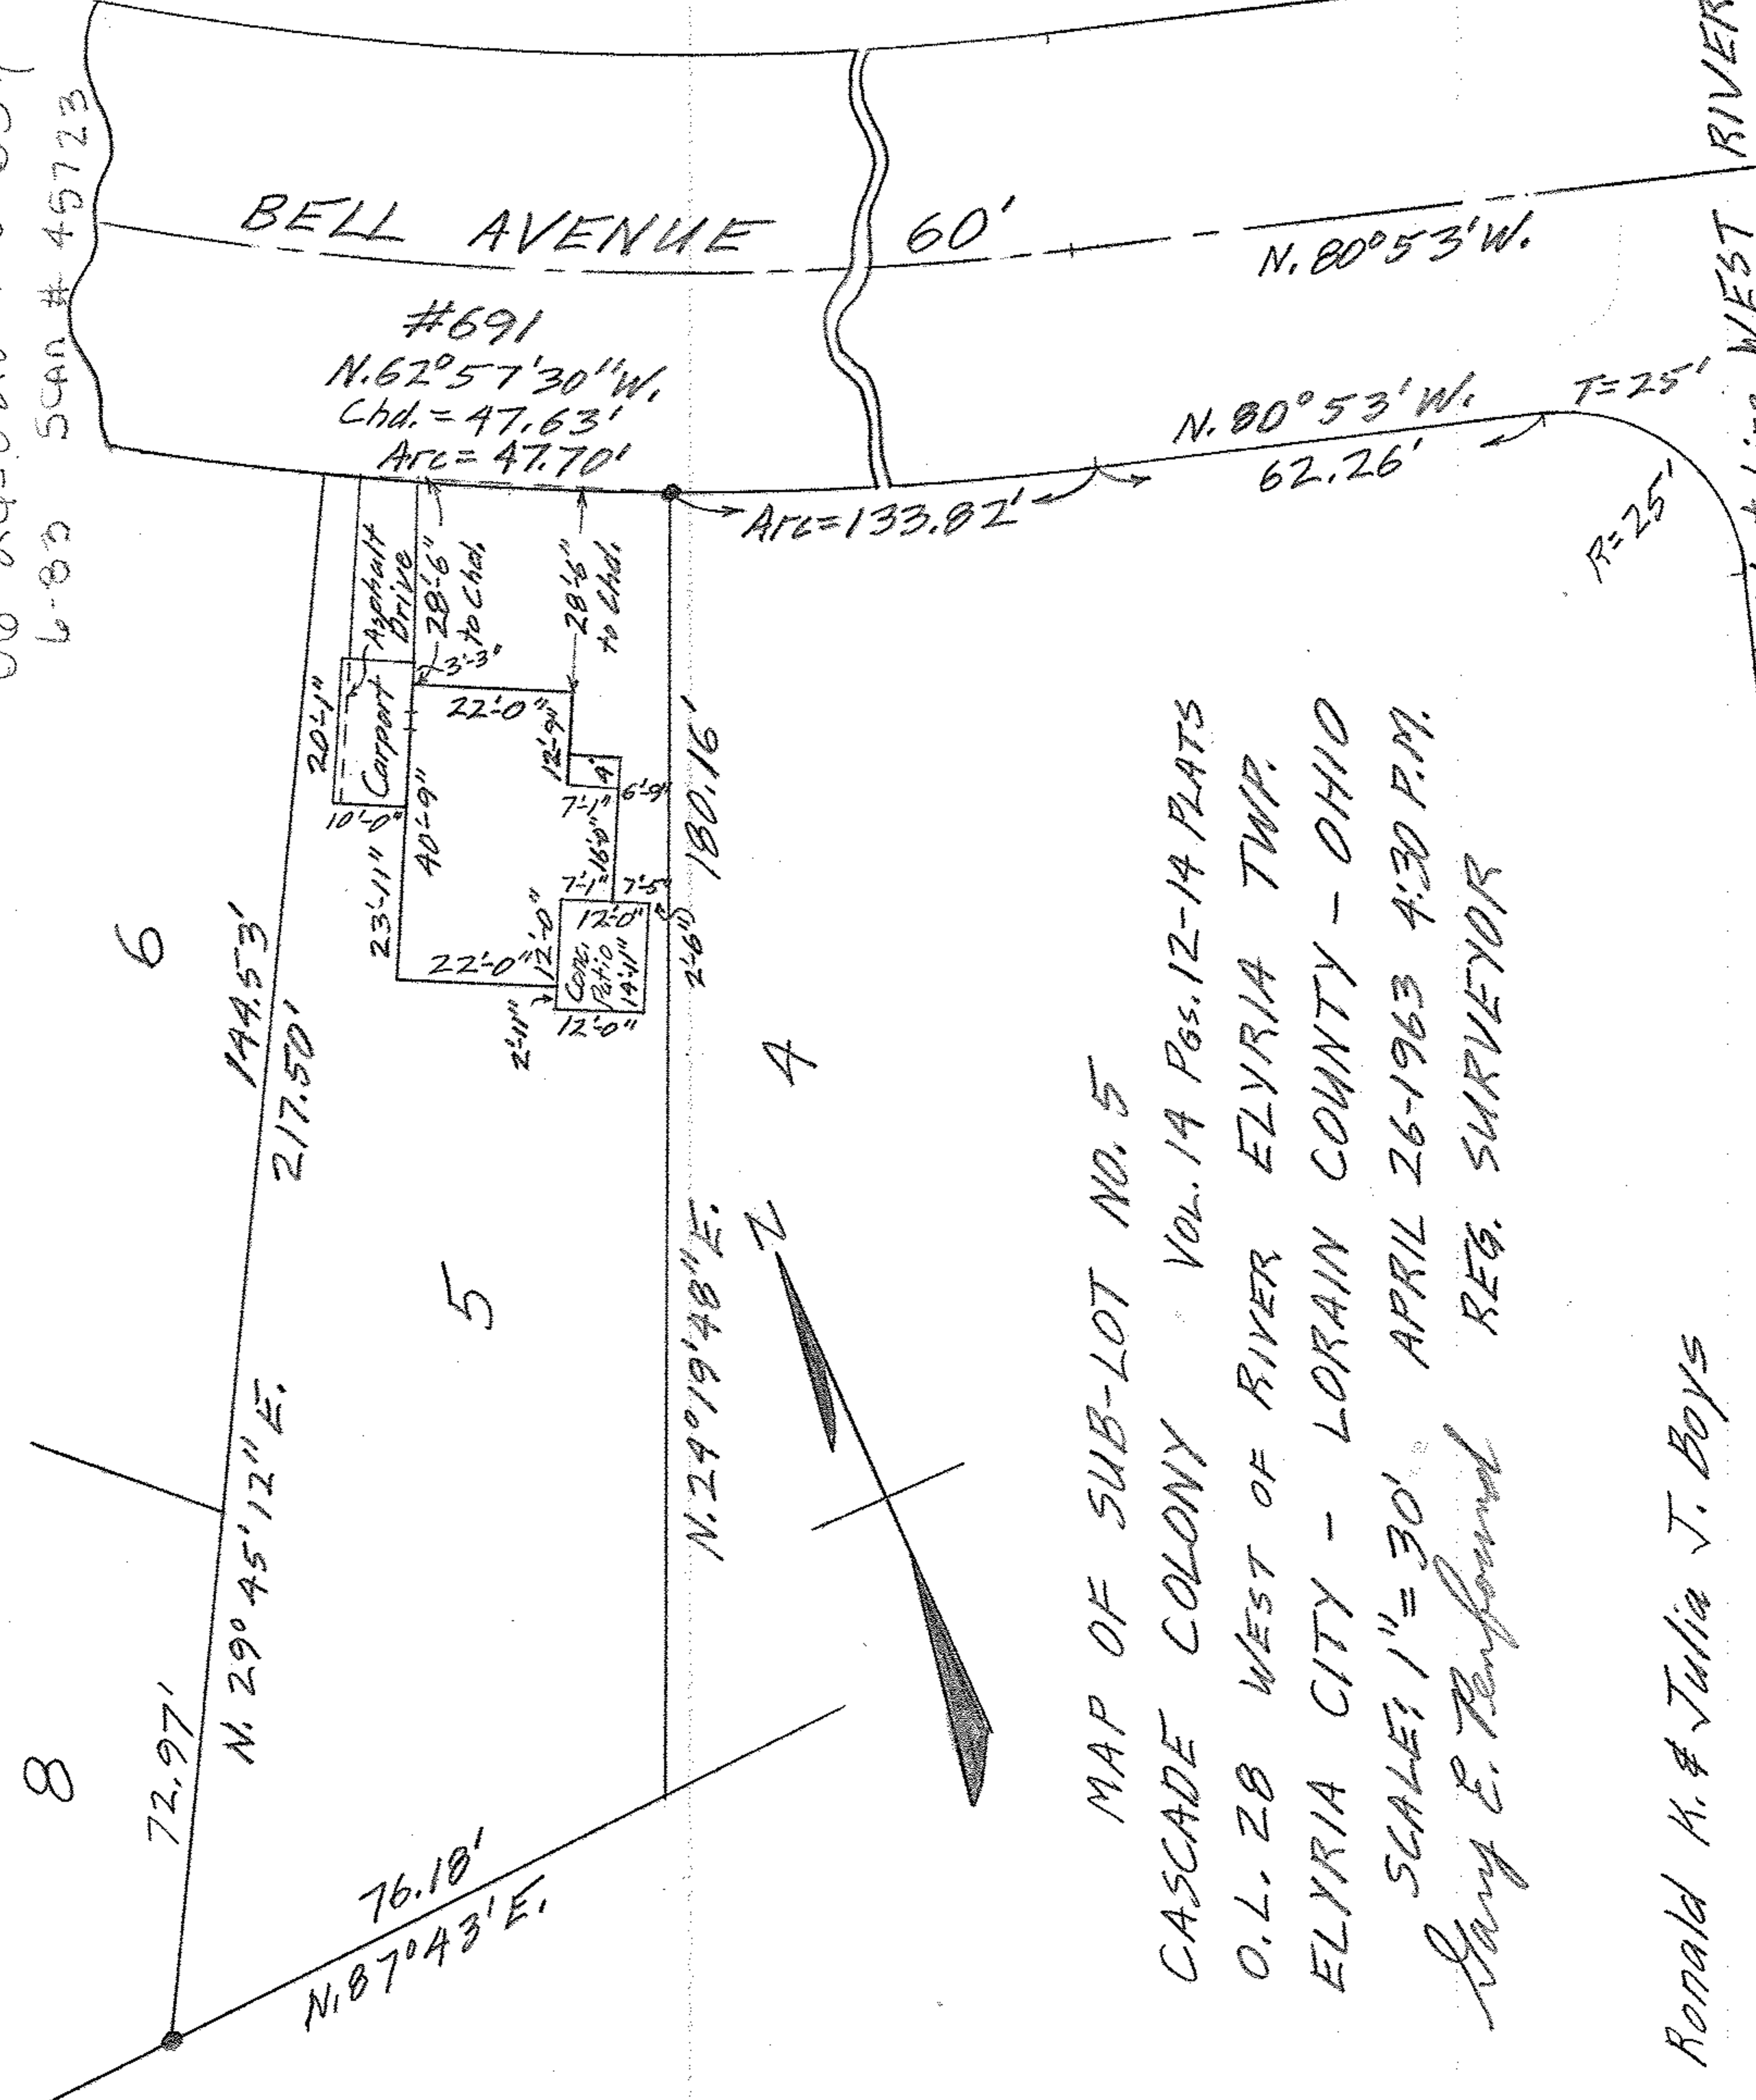

06-24-028-108-039
6-83 SCAN # 45723

MAP OF SUB-LOT NO. 5
 CASCADE COLONY VOL. 14 PGS. 12-14 PLATS
 O.L. 28 WEST OF RIVER ELYRIA TWP.
 ELYRIA CITY - LORAIN COUNTY - OHIO
 SCALE: 1" = 30' APRIL 26-1963 4:30 P.M.
 Gary E. Penfound REG. SURVEYOR