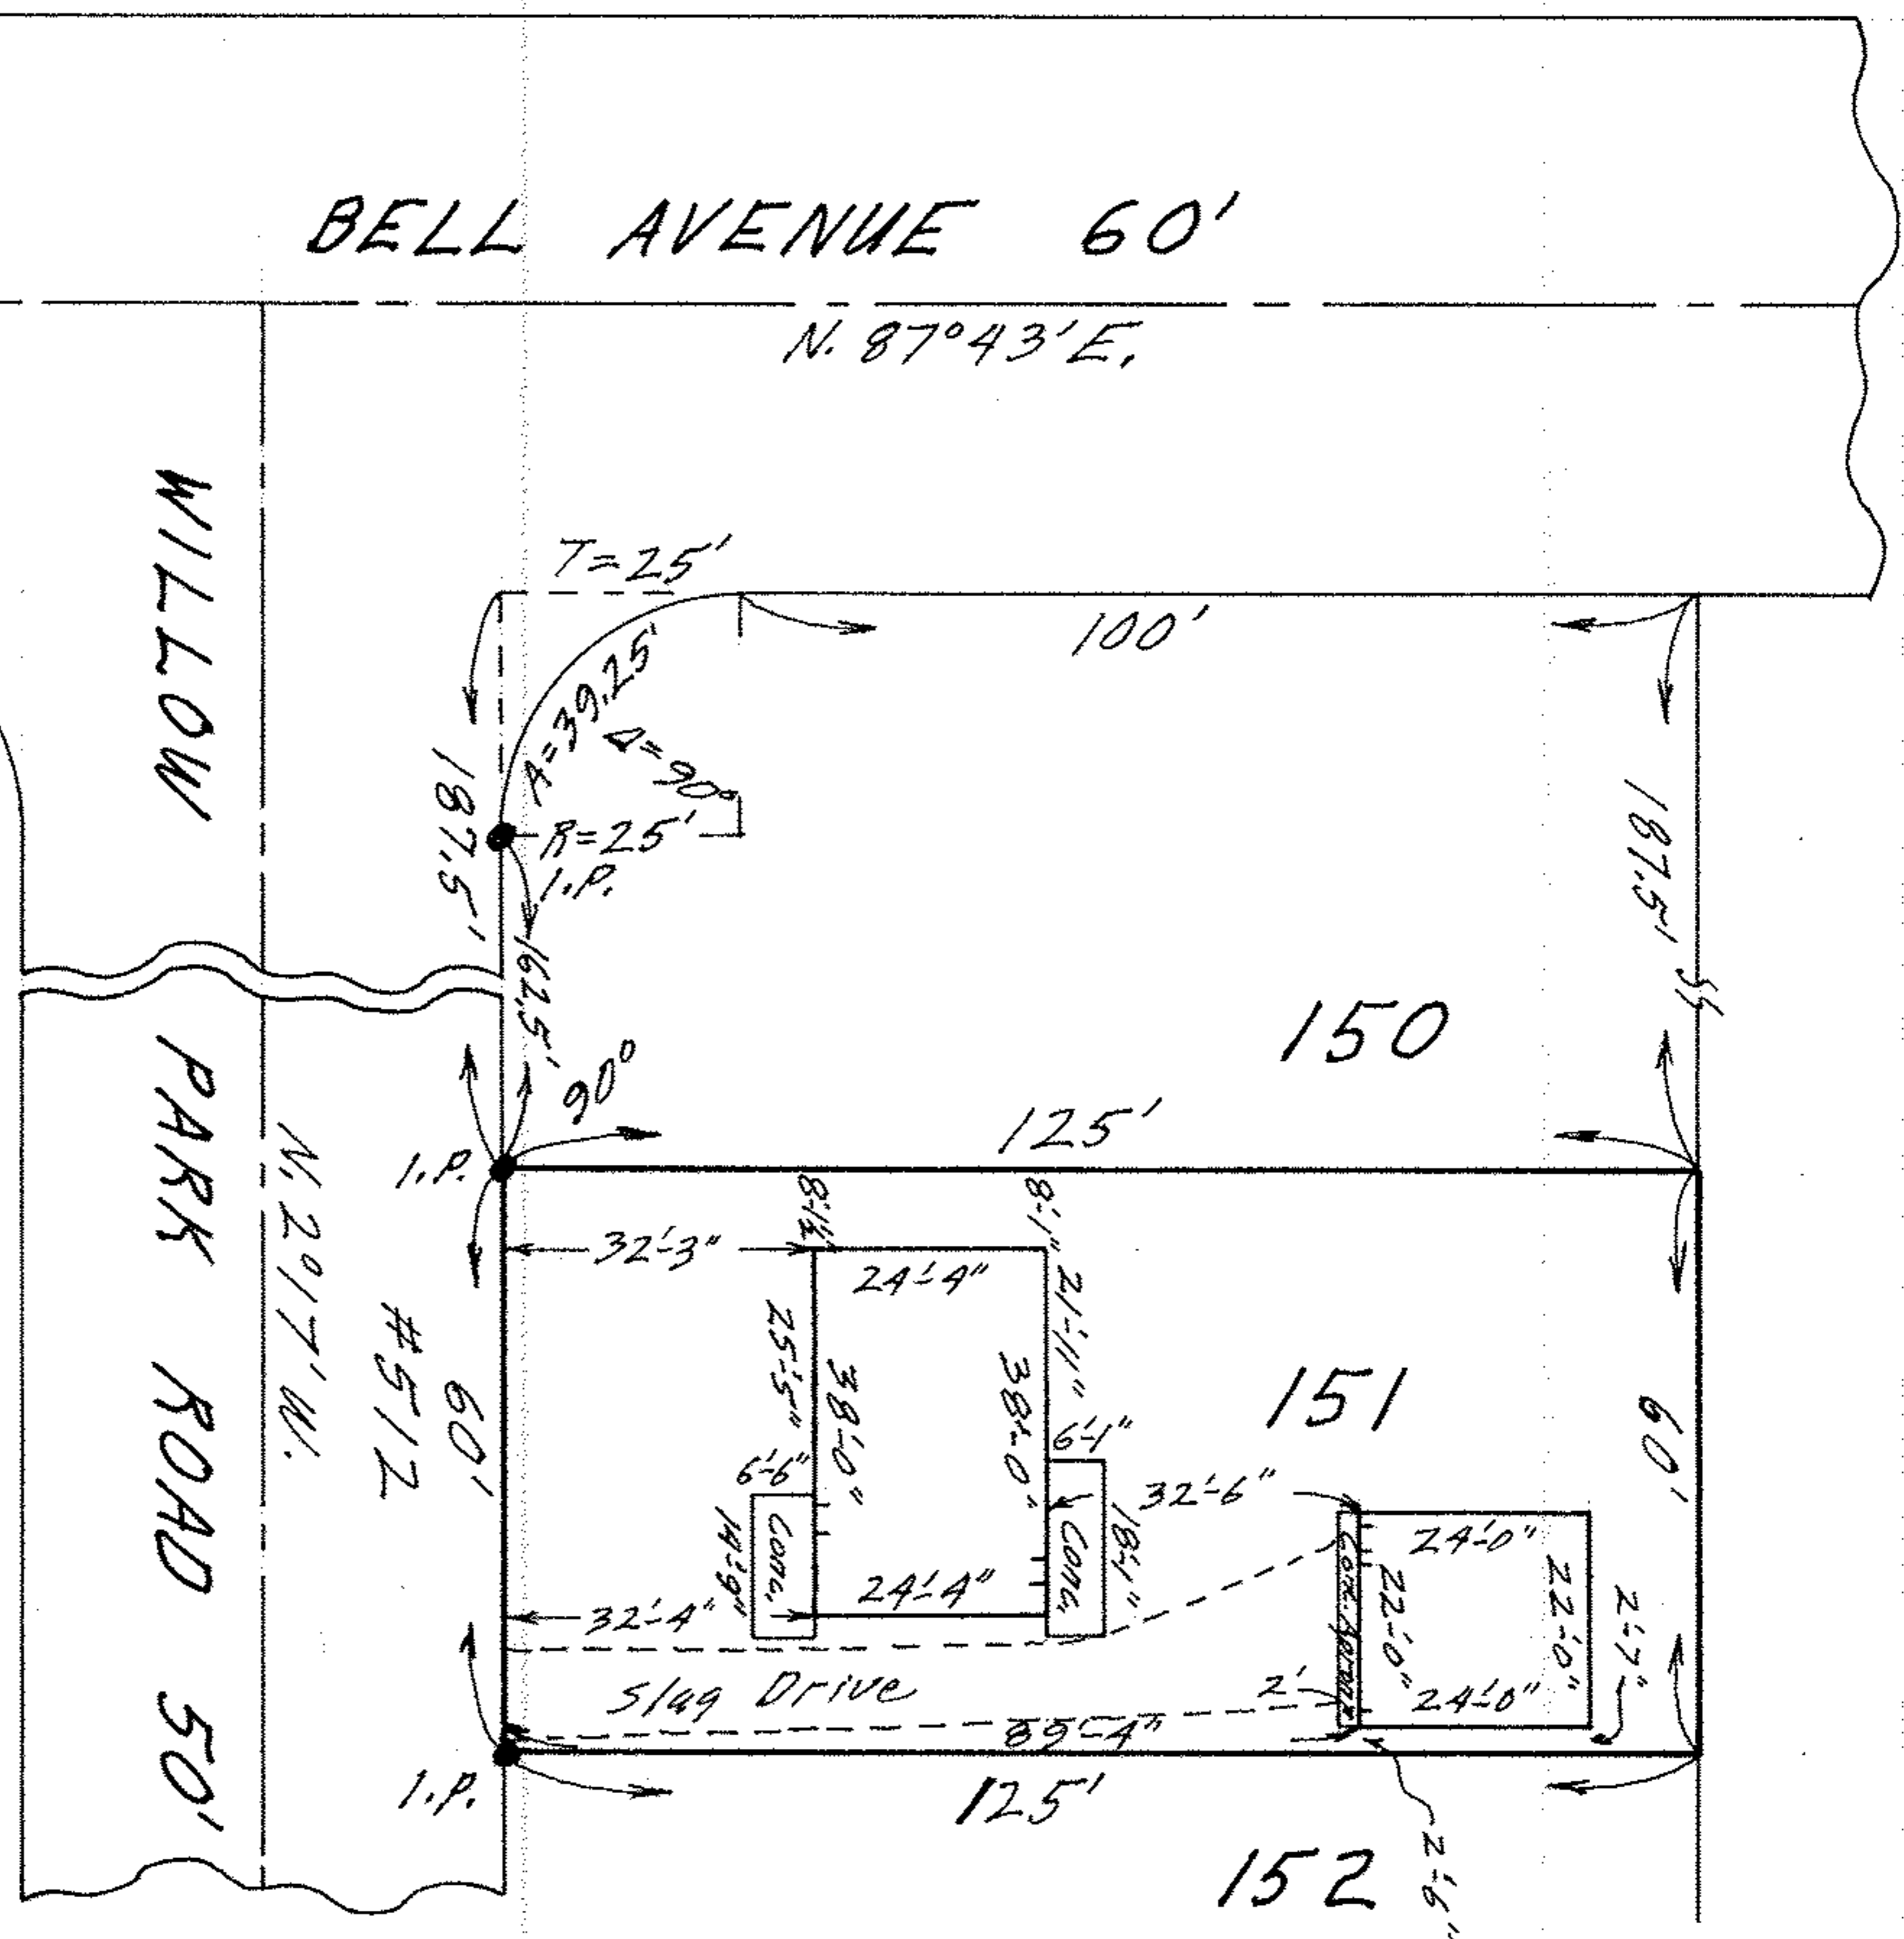

06-24-028-106-004

SCAN # 45722

28-9

MAP OF SUB-LOT NO. 151

CASCADE COLONY SUB'N. RESUBDIVIDED VOL. 18 P. 15  
ORIG. LOT 28 - WEST OF BLACK RIVER - ELYRIA TWP.  
ELYRIA CITY LORAIN COUNTY OHIO

SCALE: 1" = 30' SEPT. 24-1970 7:00 P.M.

NOTE: There are no encroachments on this property.  
Gary E. Penfound REG. SURVEYOR NO. 4457

CITY TITLE Co. Order No. E-1316-7  
Drage to Wahl