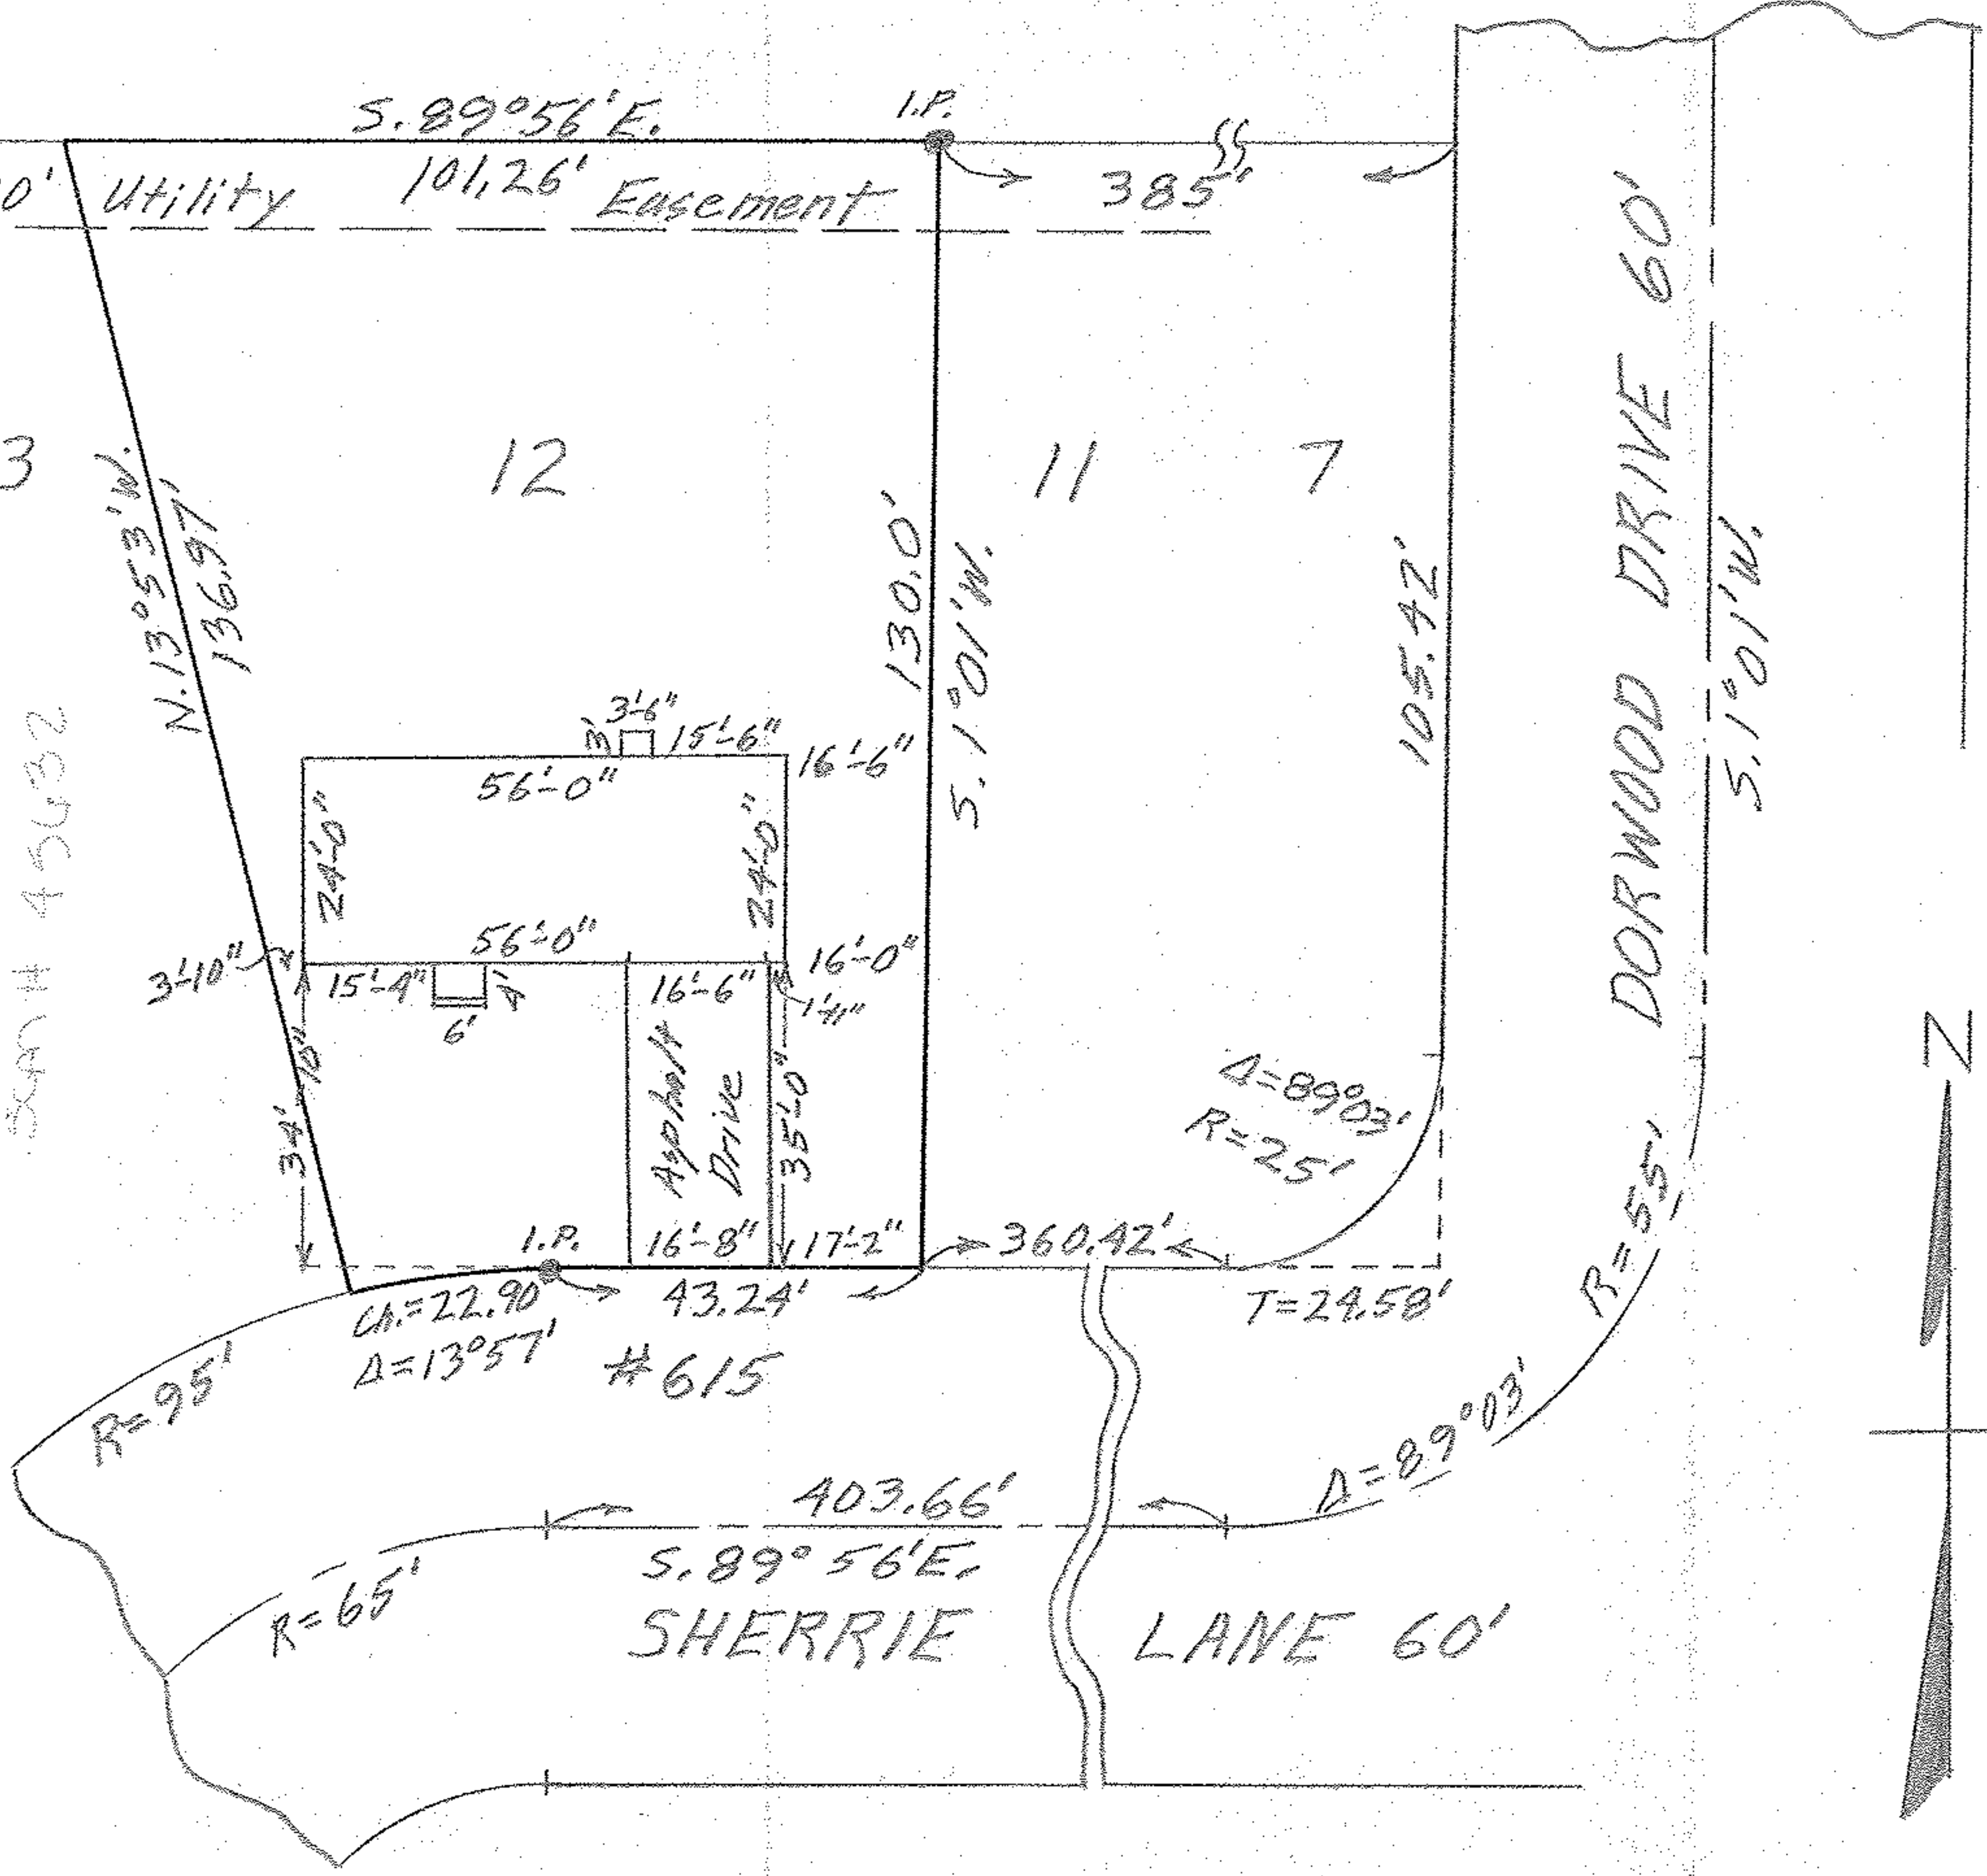

05-00-000-B 05-00-000-107-015
13
SCAN# 45432

MAP OF SUB-LOT NO. 12
DORWOOD HILL ALL'T. Vol. 20 Pg. 24
ORIG. LOT NO. 80 AMHERST TWP.
LORAIN COUNTY OHIO
SCALE: 1"=30' MAY 25-1965 4:00 P.M.
Gary E. Penfound REG. SURVEYOR