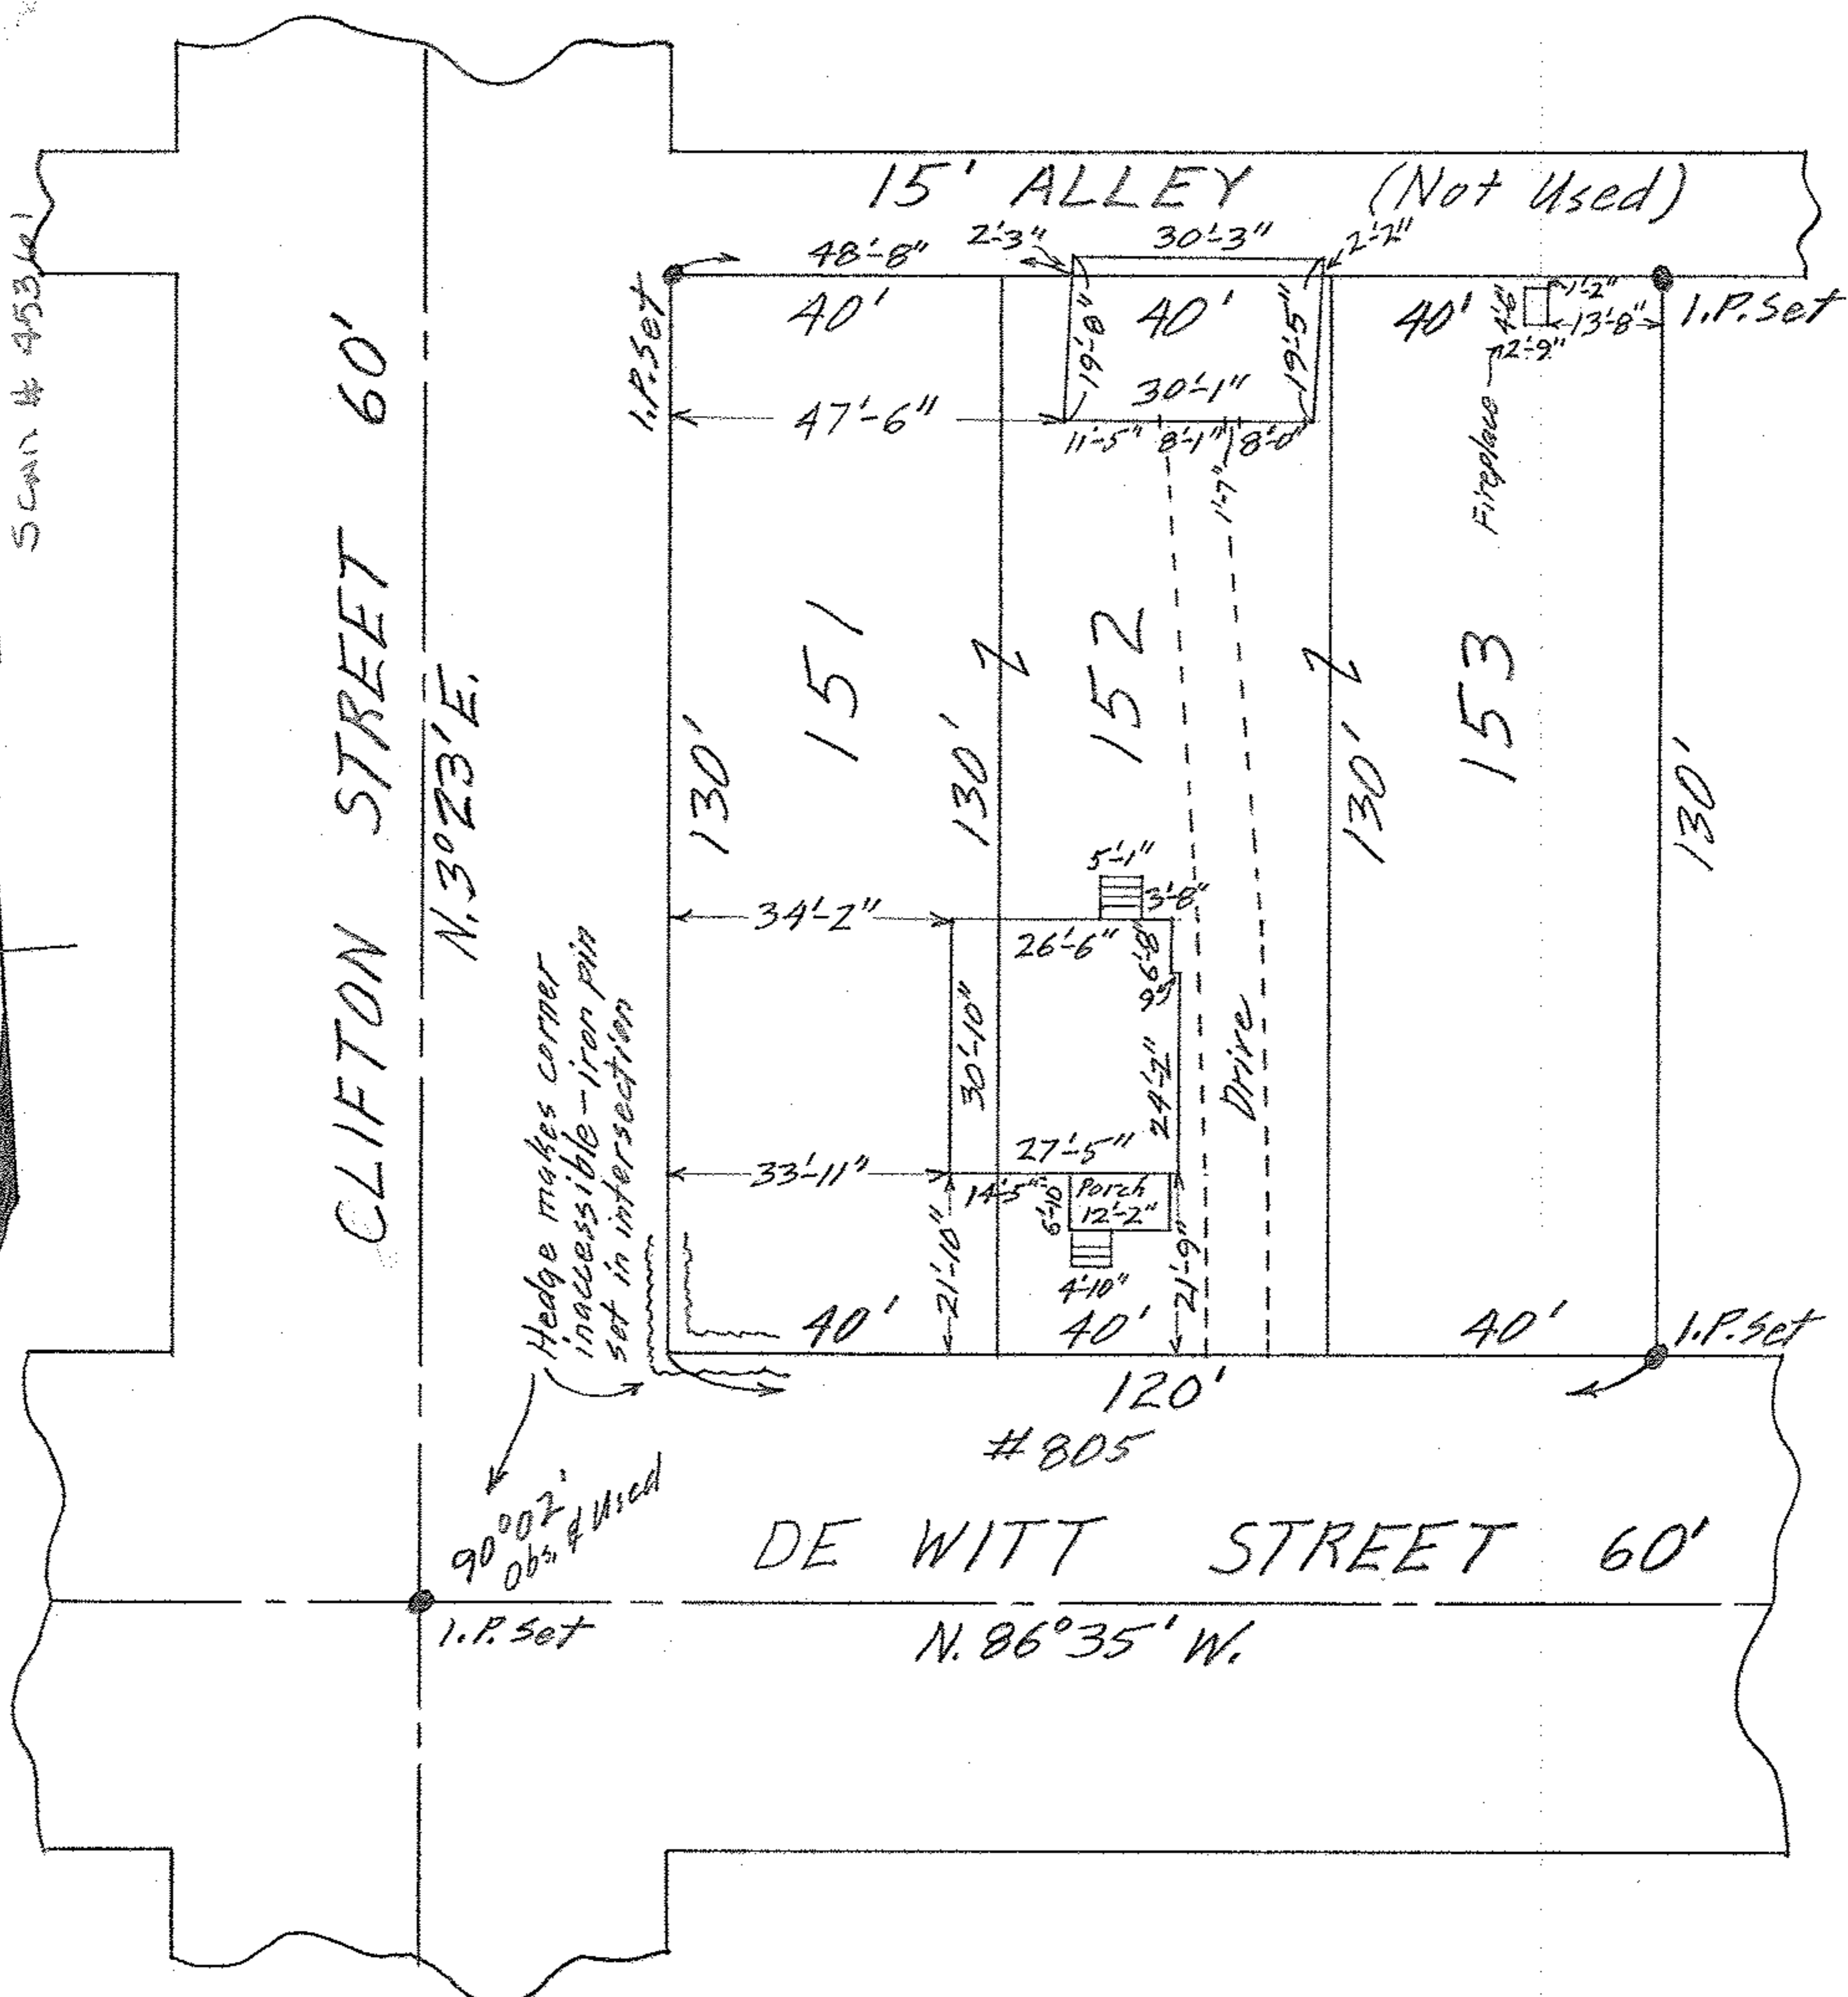

03-00-103-124-015-9017
03-00 103-B
SCAN # 45361

SURVEY MAP OF SUB-LOTS 151-152 & 153
 GAYLORD'S SUB'N. Vol. 5 Pg. 18 PLATS
 ORIG. LOT NO. 103 SHEFFIELD TWP.
 LORAIN COUNTY - OHIO
 SCALE: 1" = 30' JUNE 5-1963 3:30 P.M.
 Mary E. Penfound REG. SURVEYOR