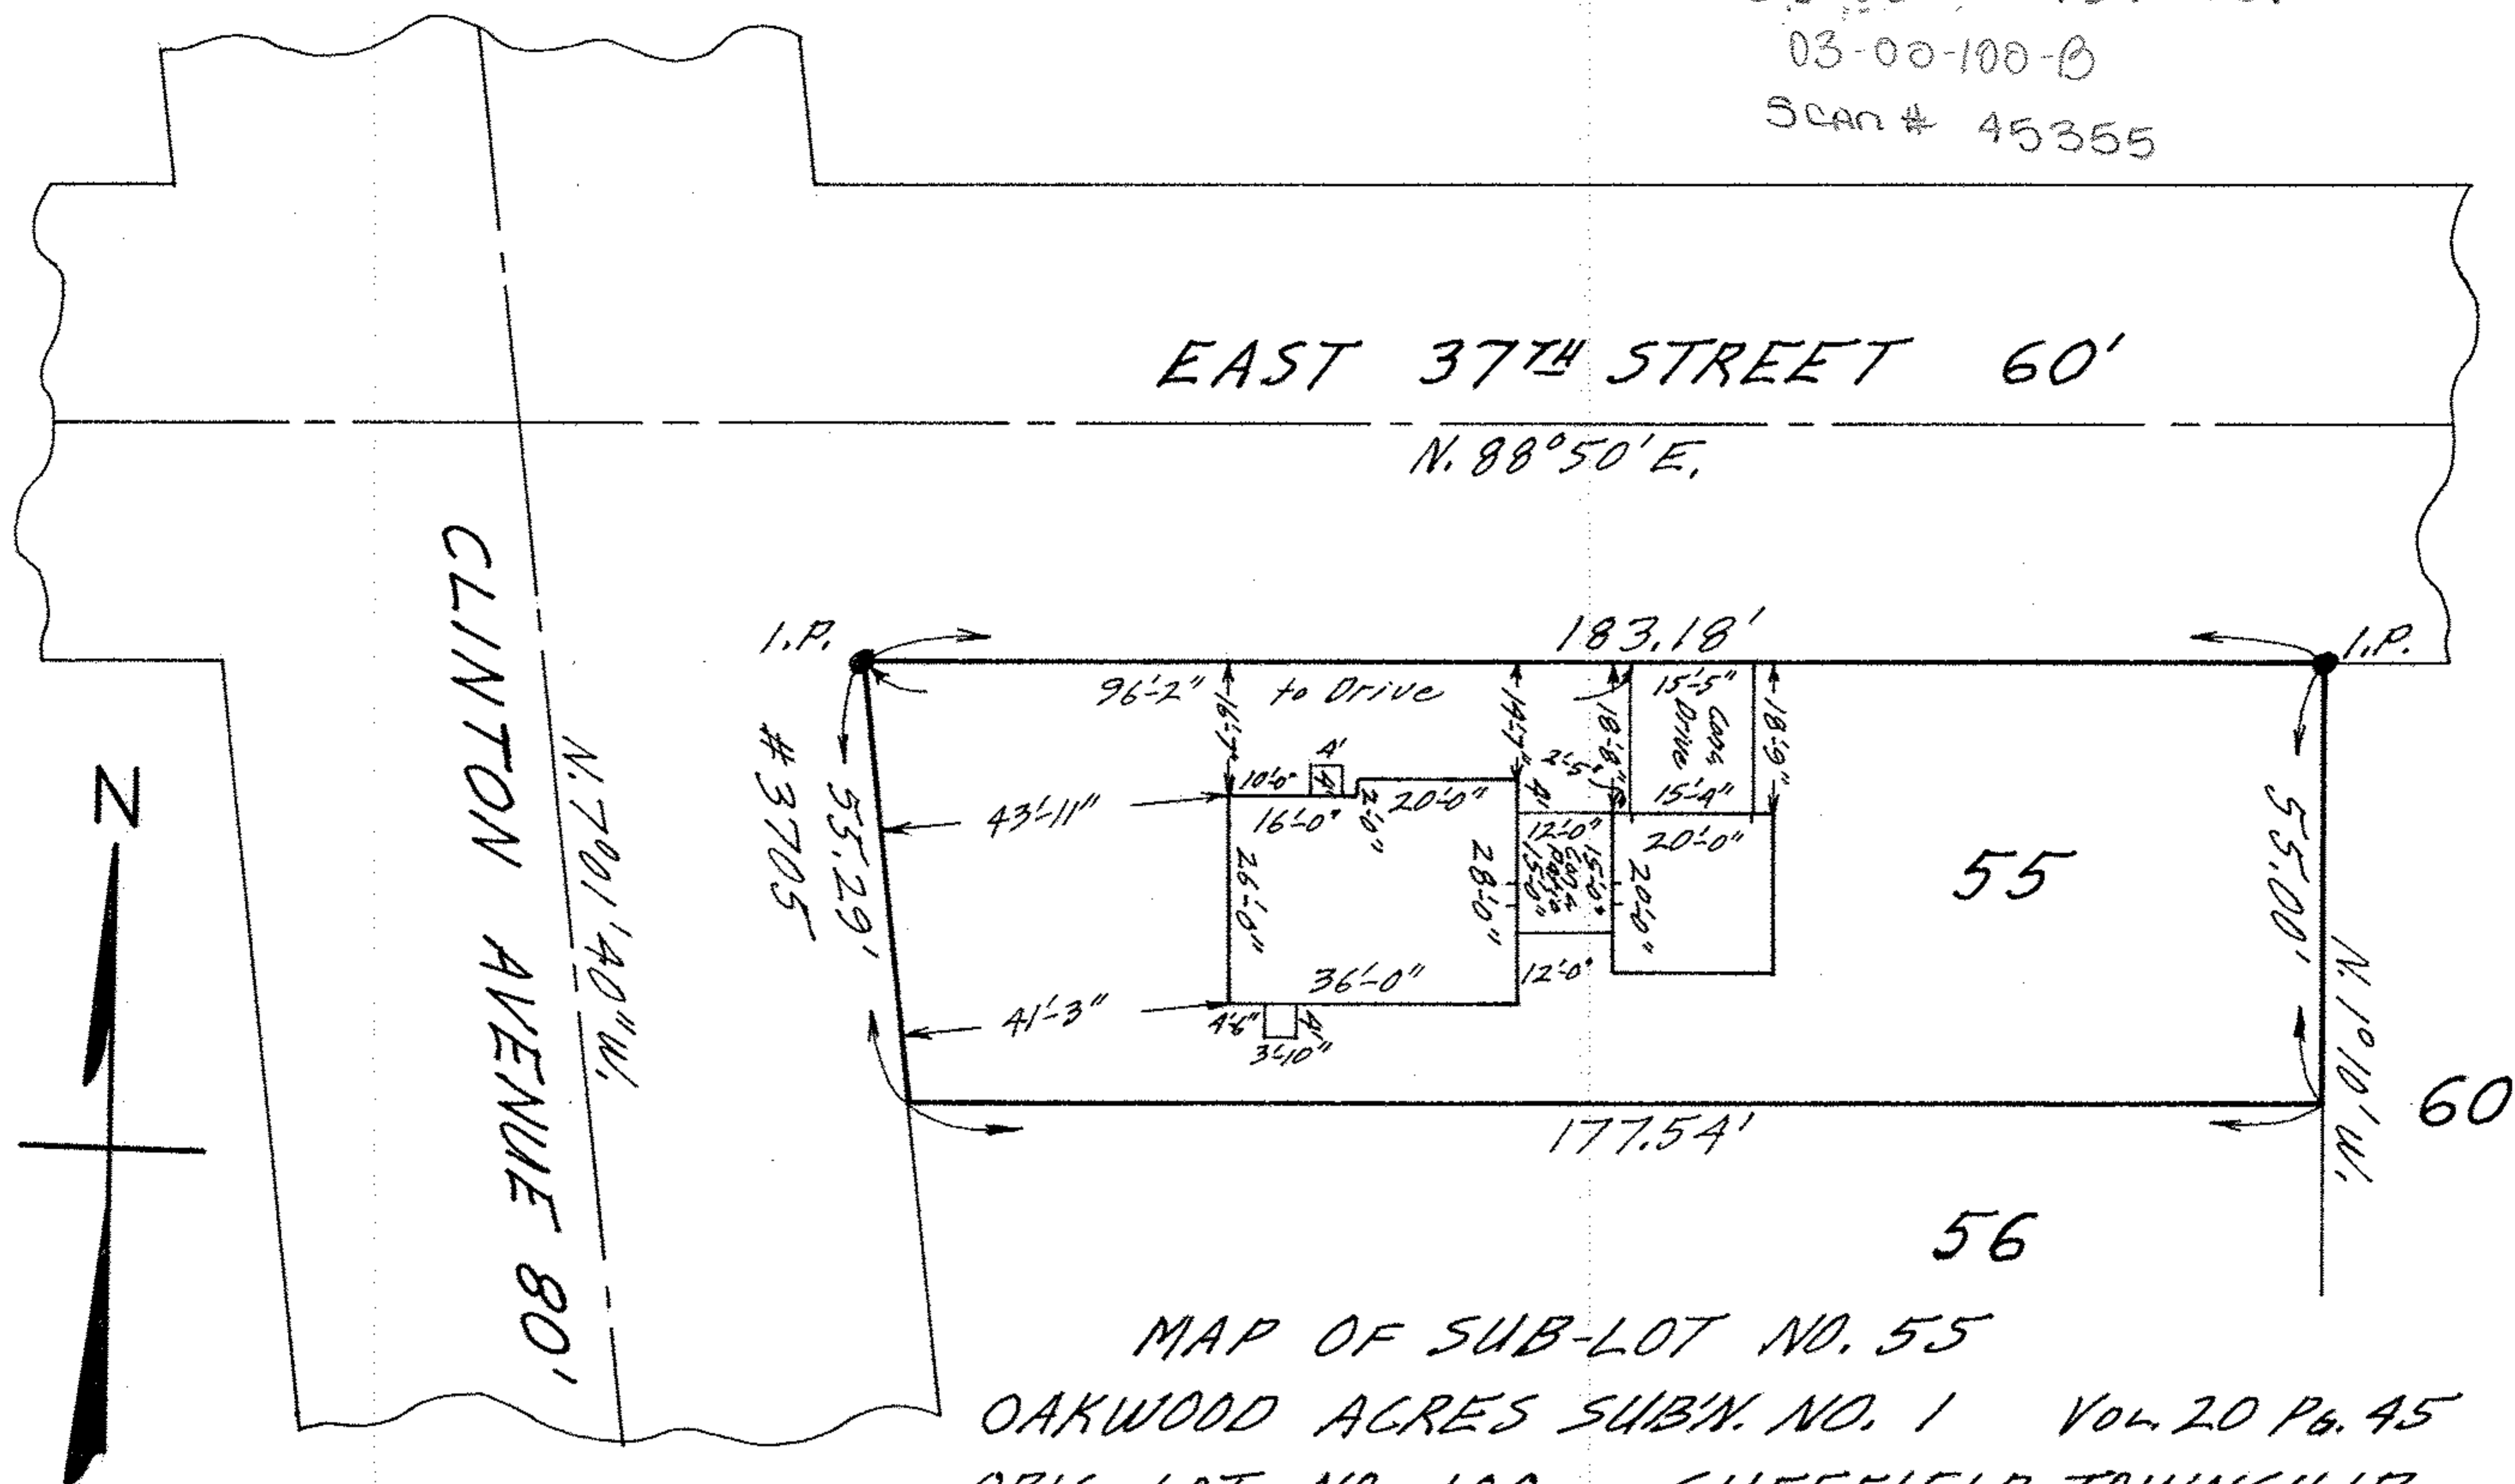

D3-00-100-107-001  
 03-00-100-B  
 SCAN # 45355

MAP OF SUB-LOT NO. 55  
 OAKWOOD ACRES SUB'D. NO. 1 Vol. 20 Pg. 45  
 ORIG. LOT NO. 100 SHEFFIELD TOWNSHIP  
 LORAIN CITY - LORAIN COUNTY - OHIO  
 SCALE: 1" = 30' SEPT. 15-1970 4:00 P.M.  
 NOTE: There are no encroachments on this property.  
 Gary E. Penfound REG. SURVEYOR NO. 4457  
 CITY TITLE Co. Order No. E-1304-5 Pope to Cruz  
 03-00-100