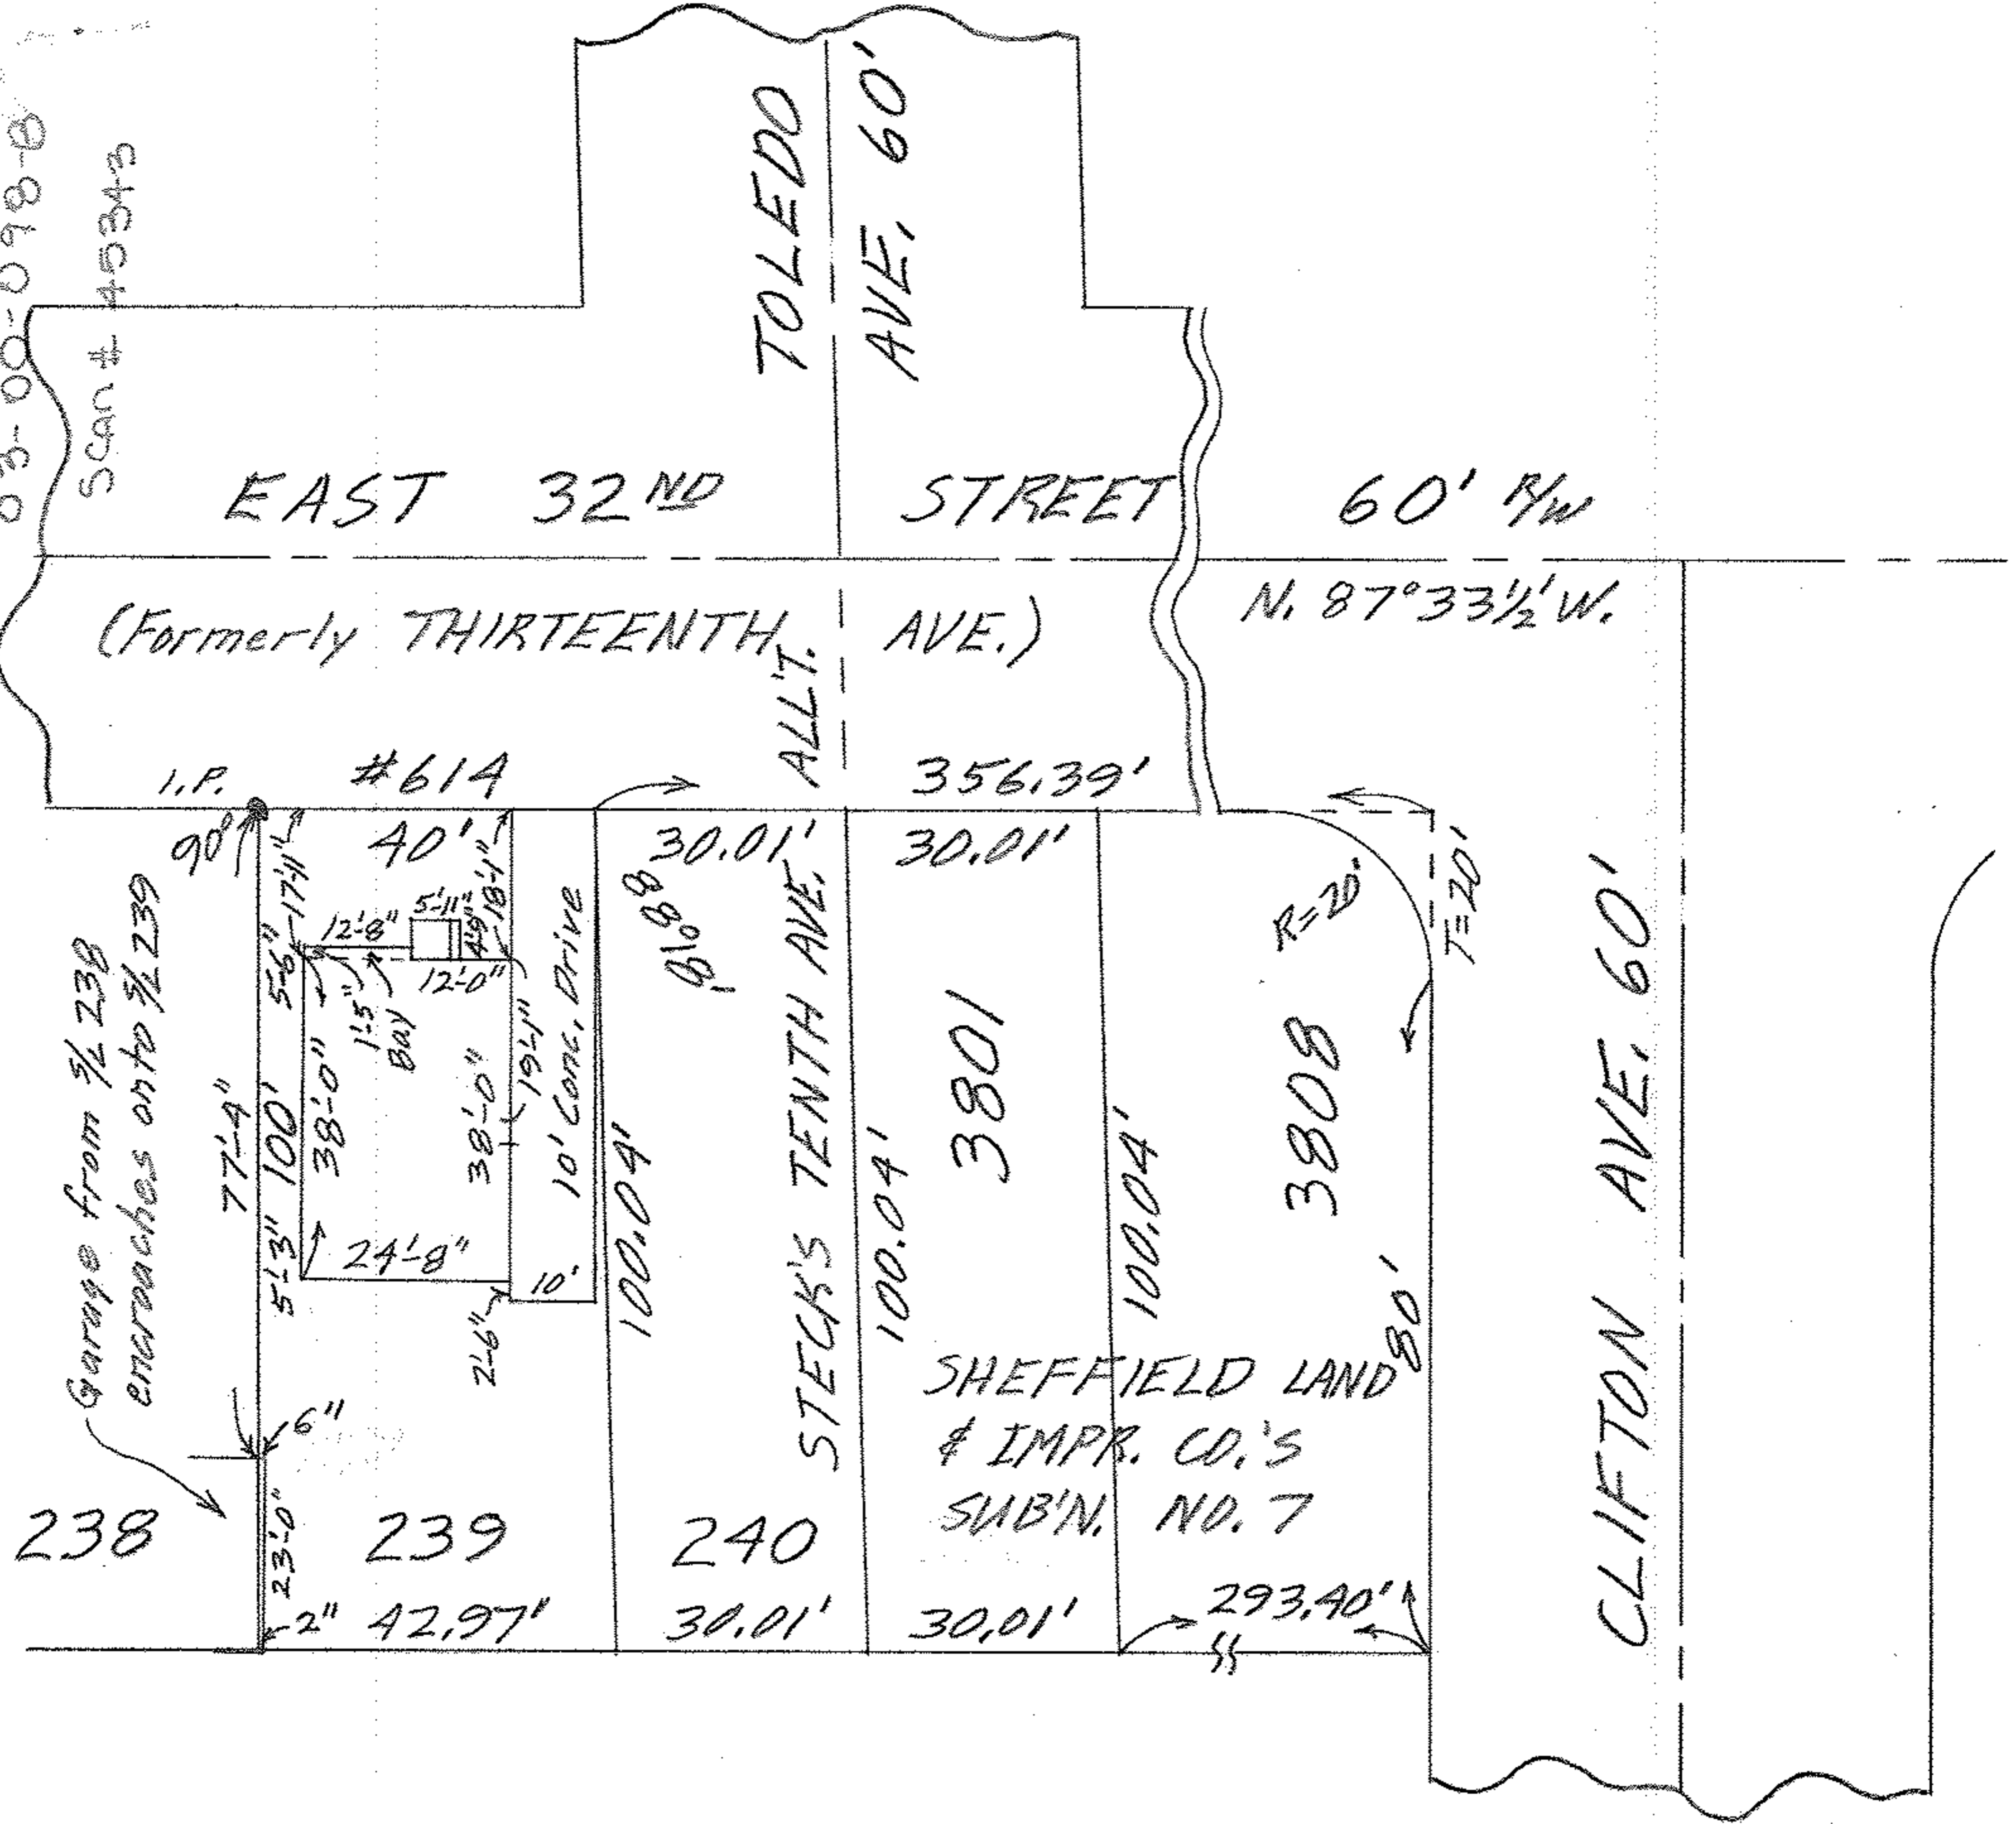

03-00-098-124-016
03-00-098-B
Scan # 45343

MAP OF SUB-LOT NO. 239

STECK'S TENTH AVE. ALL'T. Vol. 6 Pg. 17

ORIG. LOT 98 SHEFFIELD TWP.

LORAIN CITY - LORAIN COUNTY - OHIO

SCALE: 1" = 30' OCT. 31-1964 5:00 P.M.