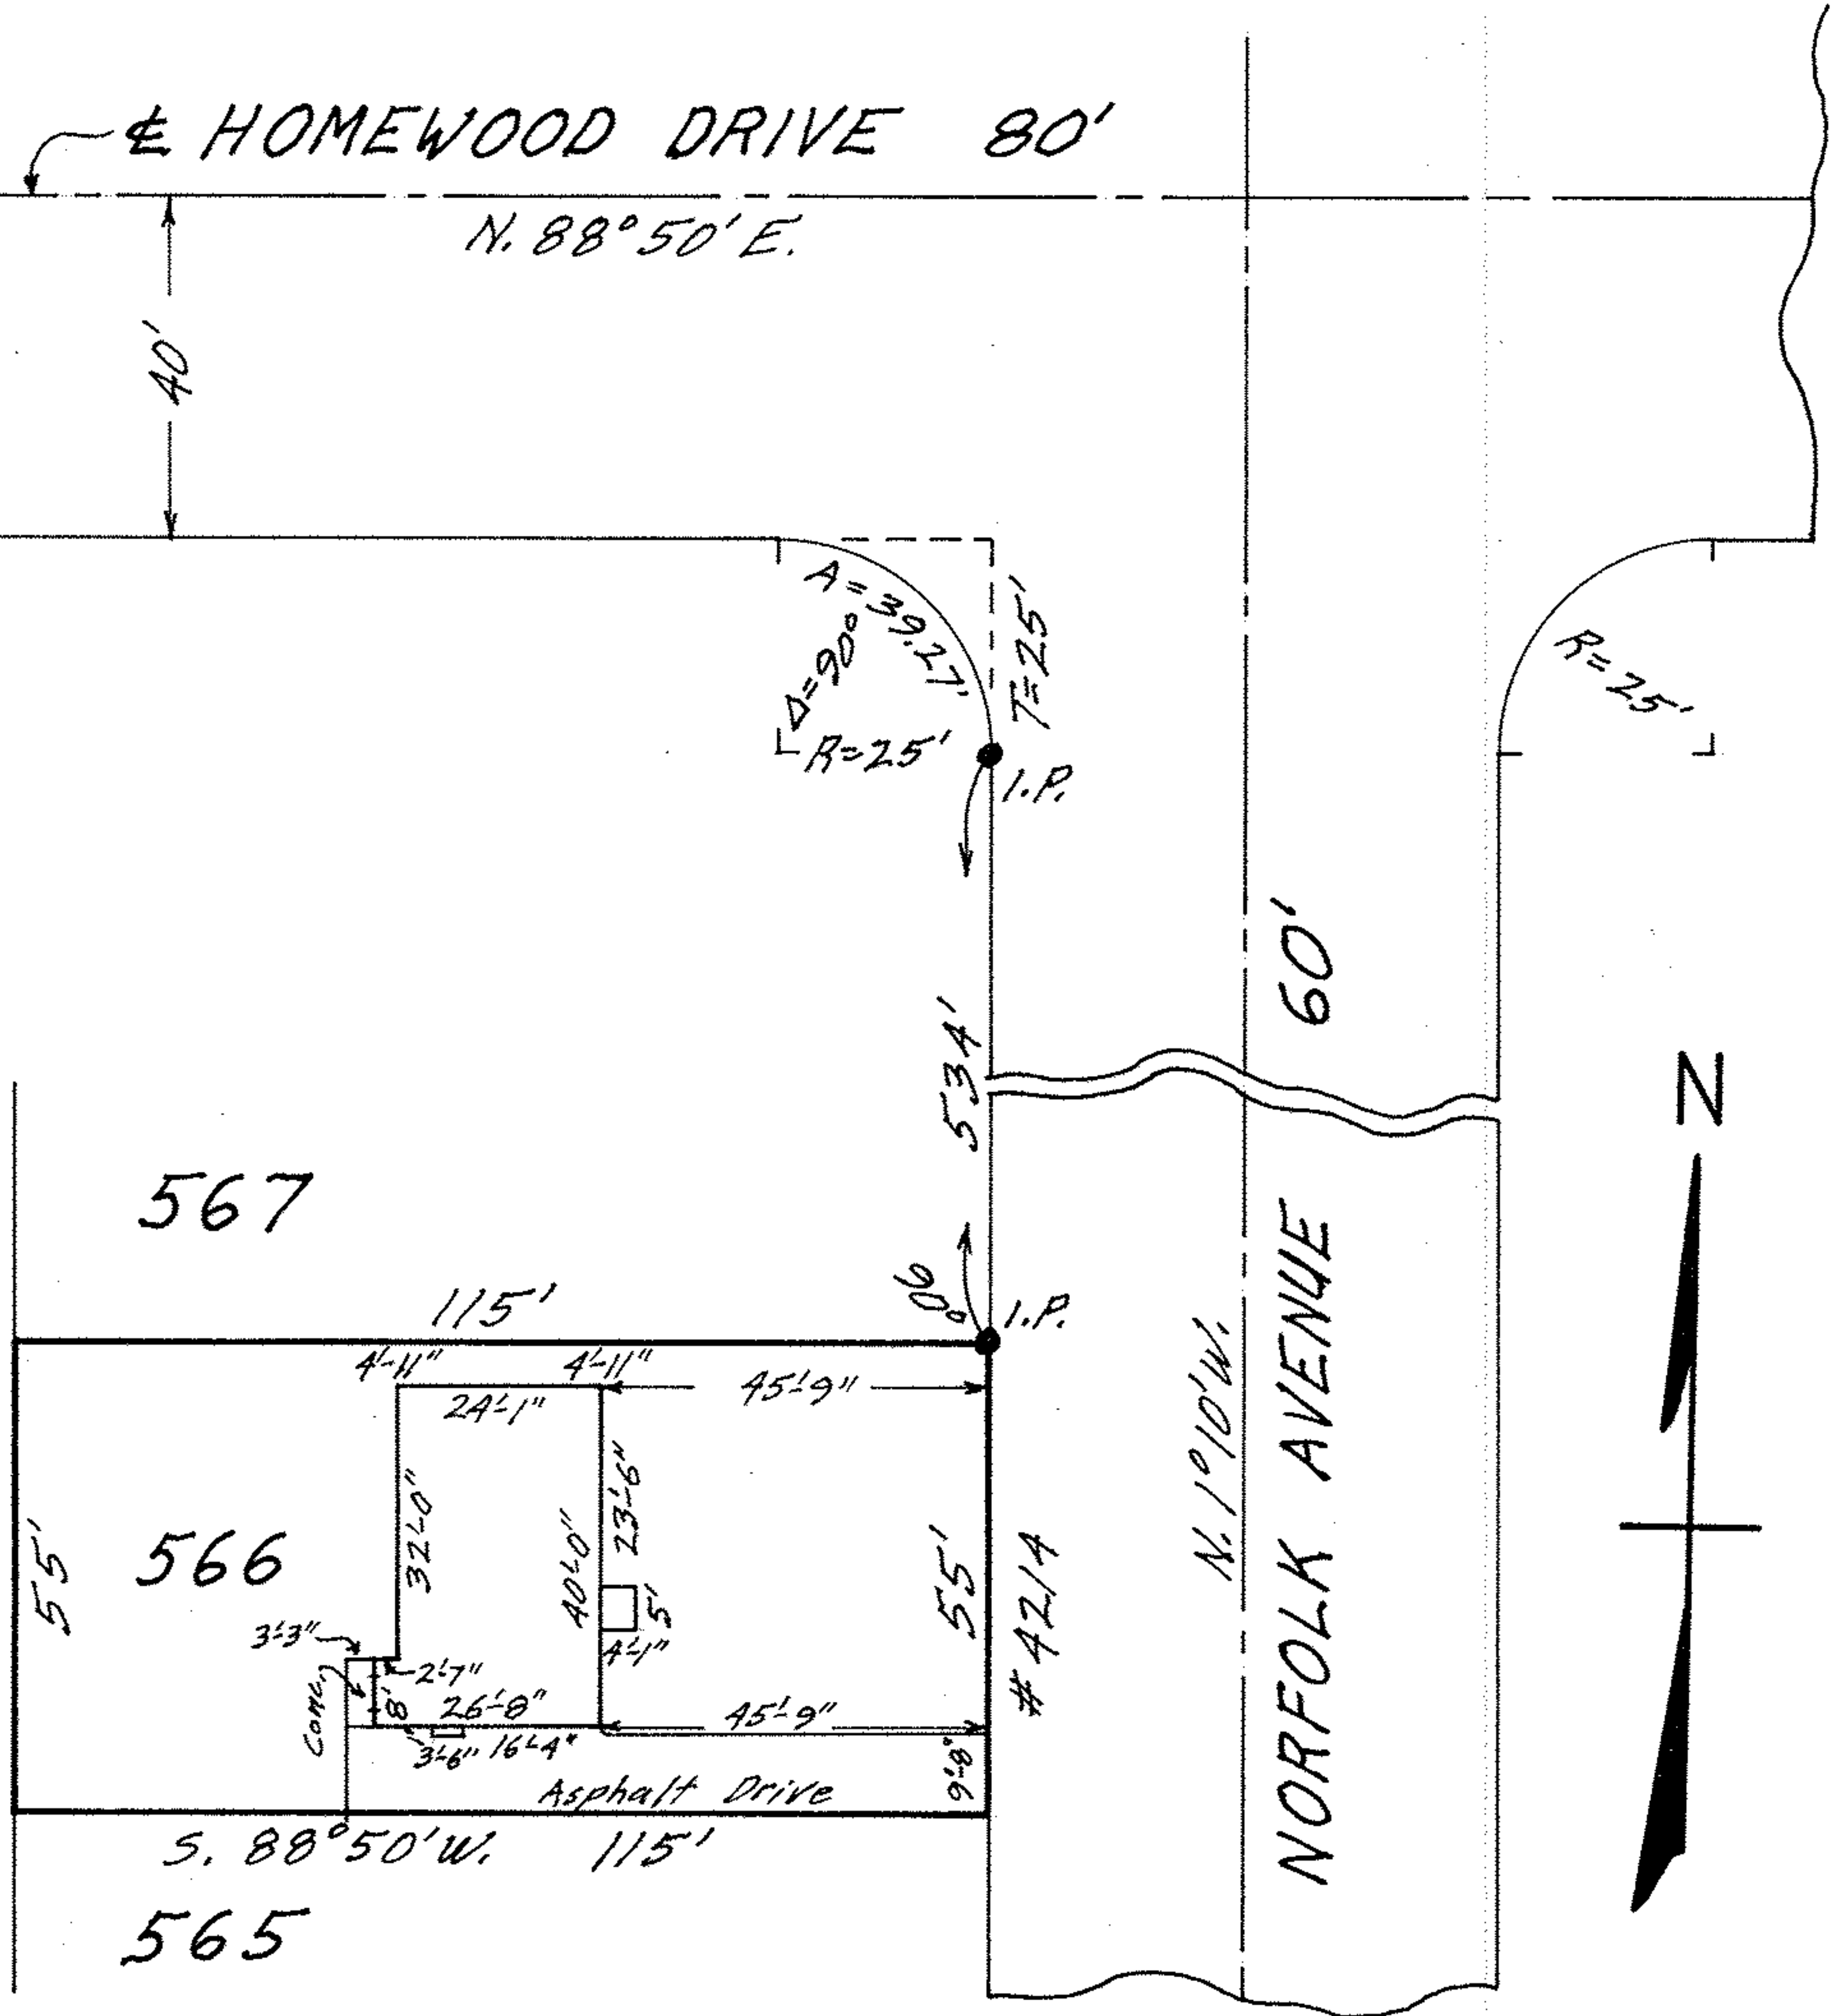

03-00-079-120-024
 03-00-079-0
 SCAN #45322

MAP OF SUB-LOT NO. 566
 HOMEWOOD SECOND ADD'N. VOL. 15 Pg. 78
 ORIG. LOT 79 SHEFFIELD TWP. - LORAIN CITY
 LORAIN COUNTY OHIO
 SCALE: 1" = 30' OCT. 20-1966 4:45 P.M.
 Gary E. Penfound REG. SURVEYOR