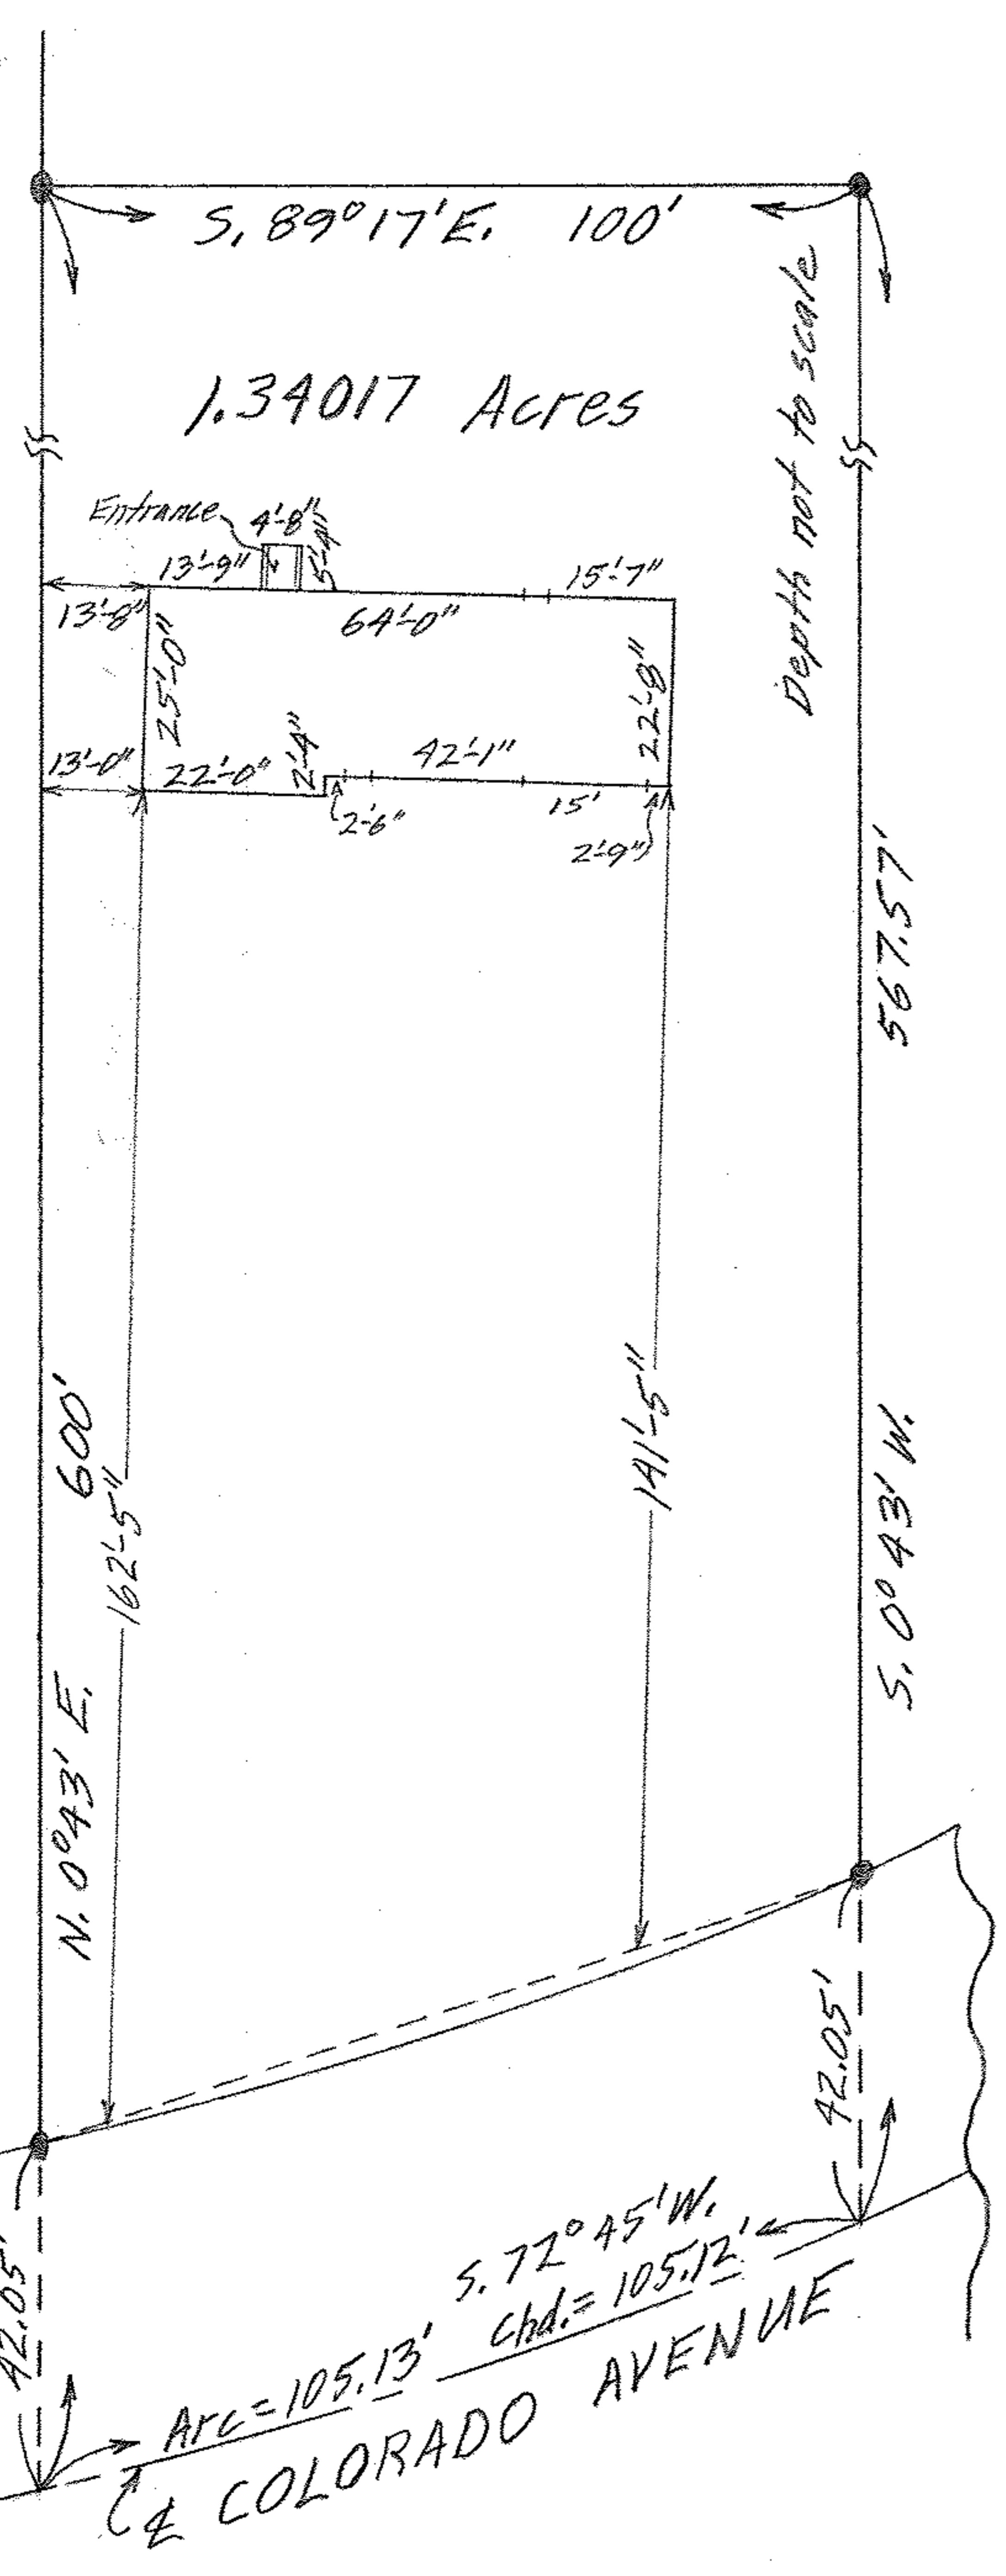

03-00-007-A
 03-00-007.02.032,033
 Charles & Stella Riske
 Scan # 45232

03-00-007-00-002

MAP OF PART OF ORIGINAL LOT NO. 7

SHEFFIELD TWP. SHEFFIELD VILLAGE

LORAIN COUNTY OHIO

SCALE: 1" = 30' APRIL 19-1962 10:00 A.M.