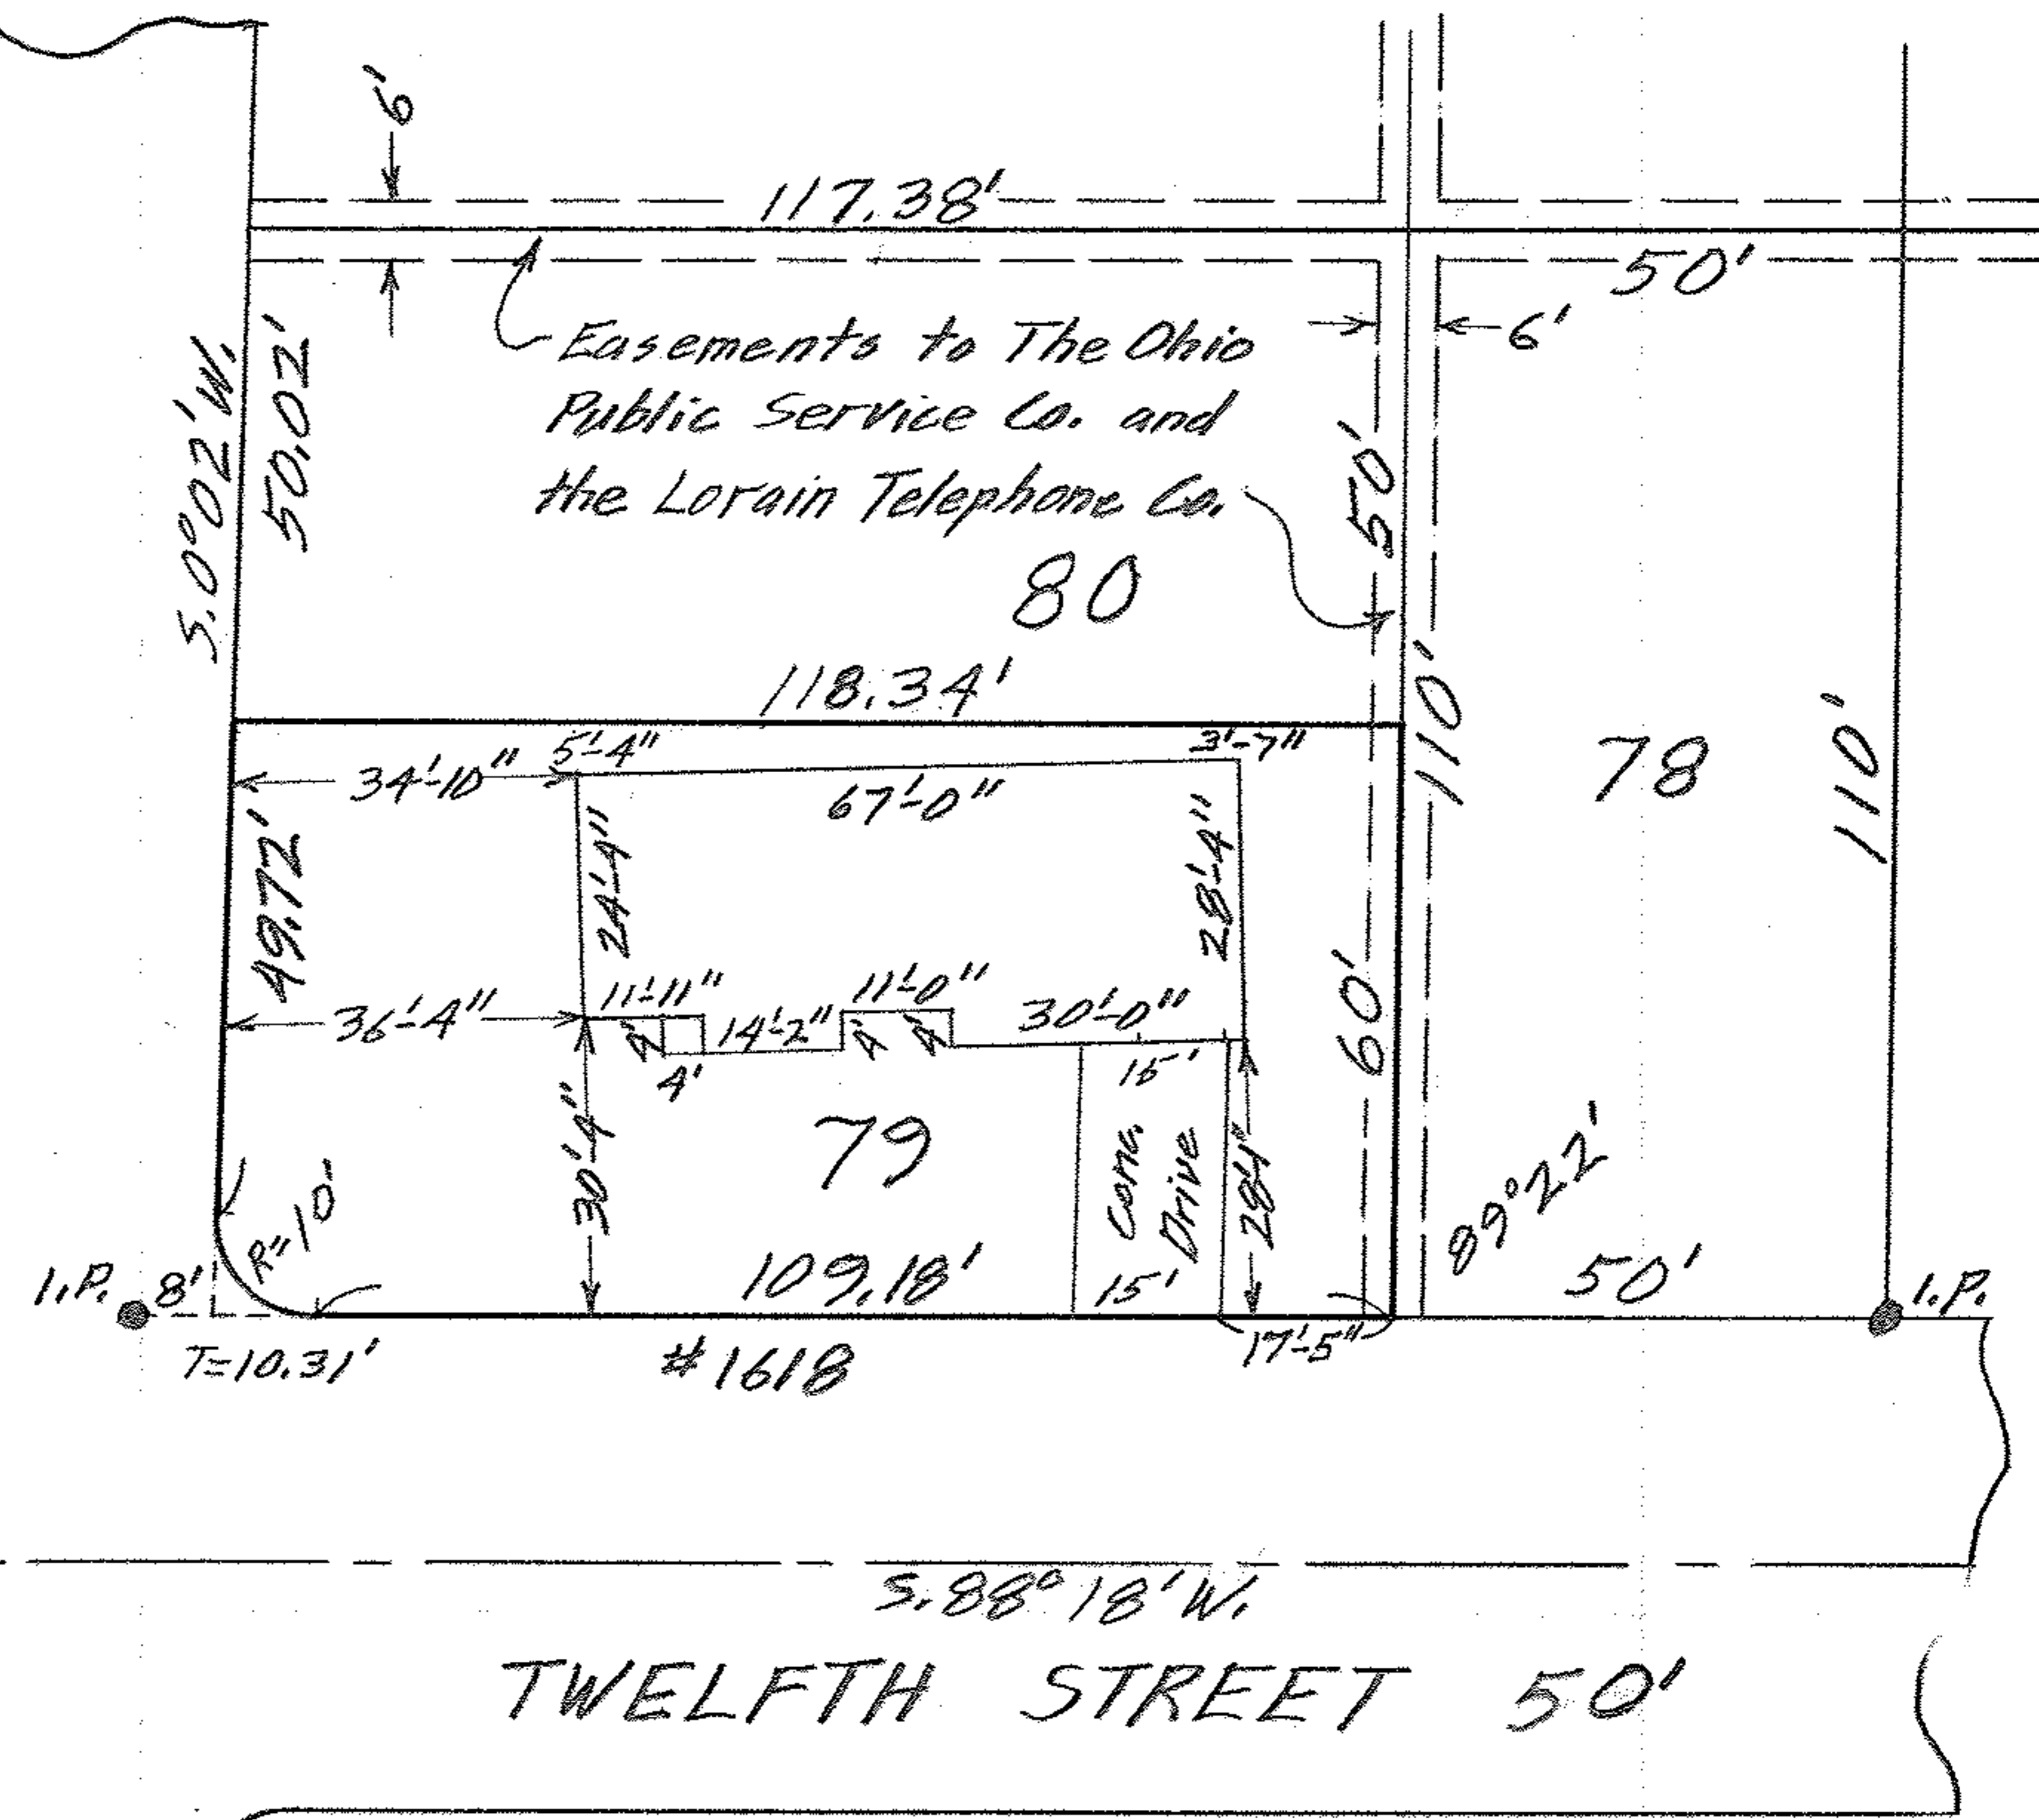

02-02-027-119-004
 02-02-027 SC#45214
 PARKVIEW AVENUE 66'

MAP OF SUB-LOT NO. 79
 LAKE VIEW PARK HOMES ALL'T. VOL 19 P 15
 ORIG. LOT 27 - TRACT 2 - BLACK RIVER TWP.
 LORAIN CITY - LORAIN COUNTY - OHIO
 SCALE: 1" = 30' NOV. 24-1965 11:30 A.M.
 Gary E. Penfound REG. SURVEYOR