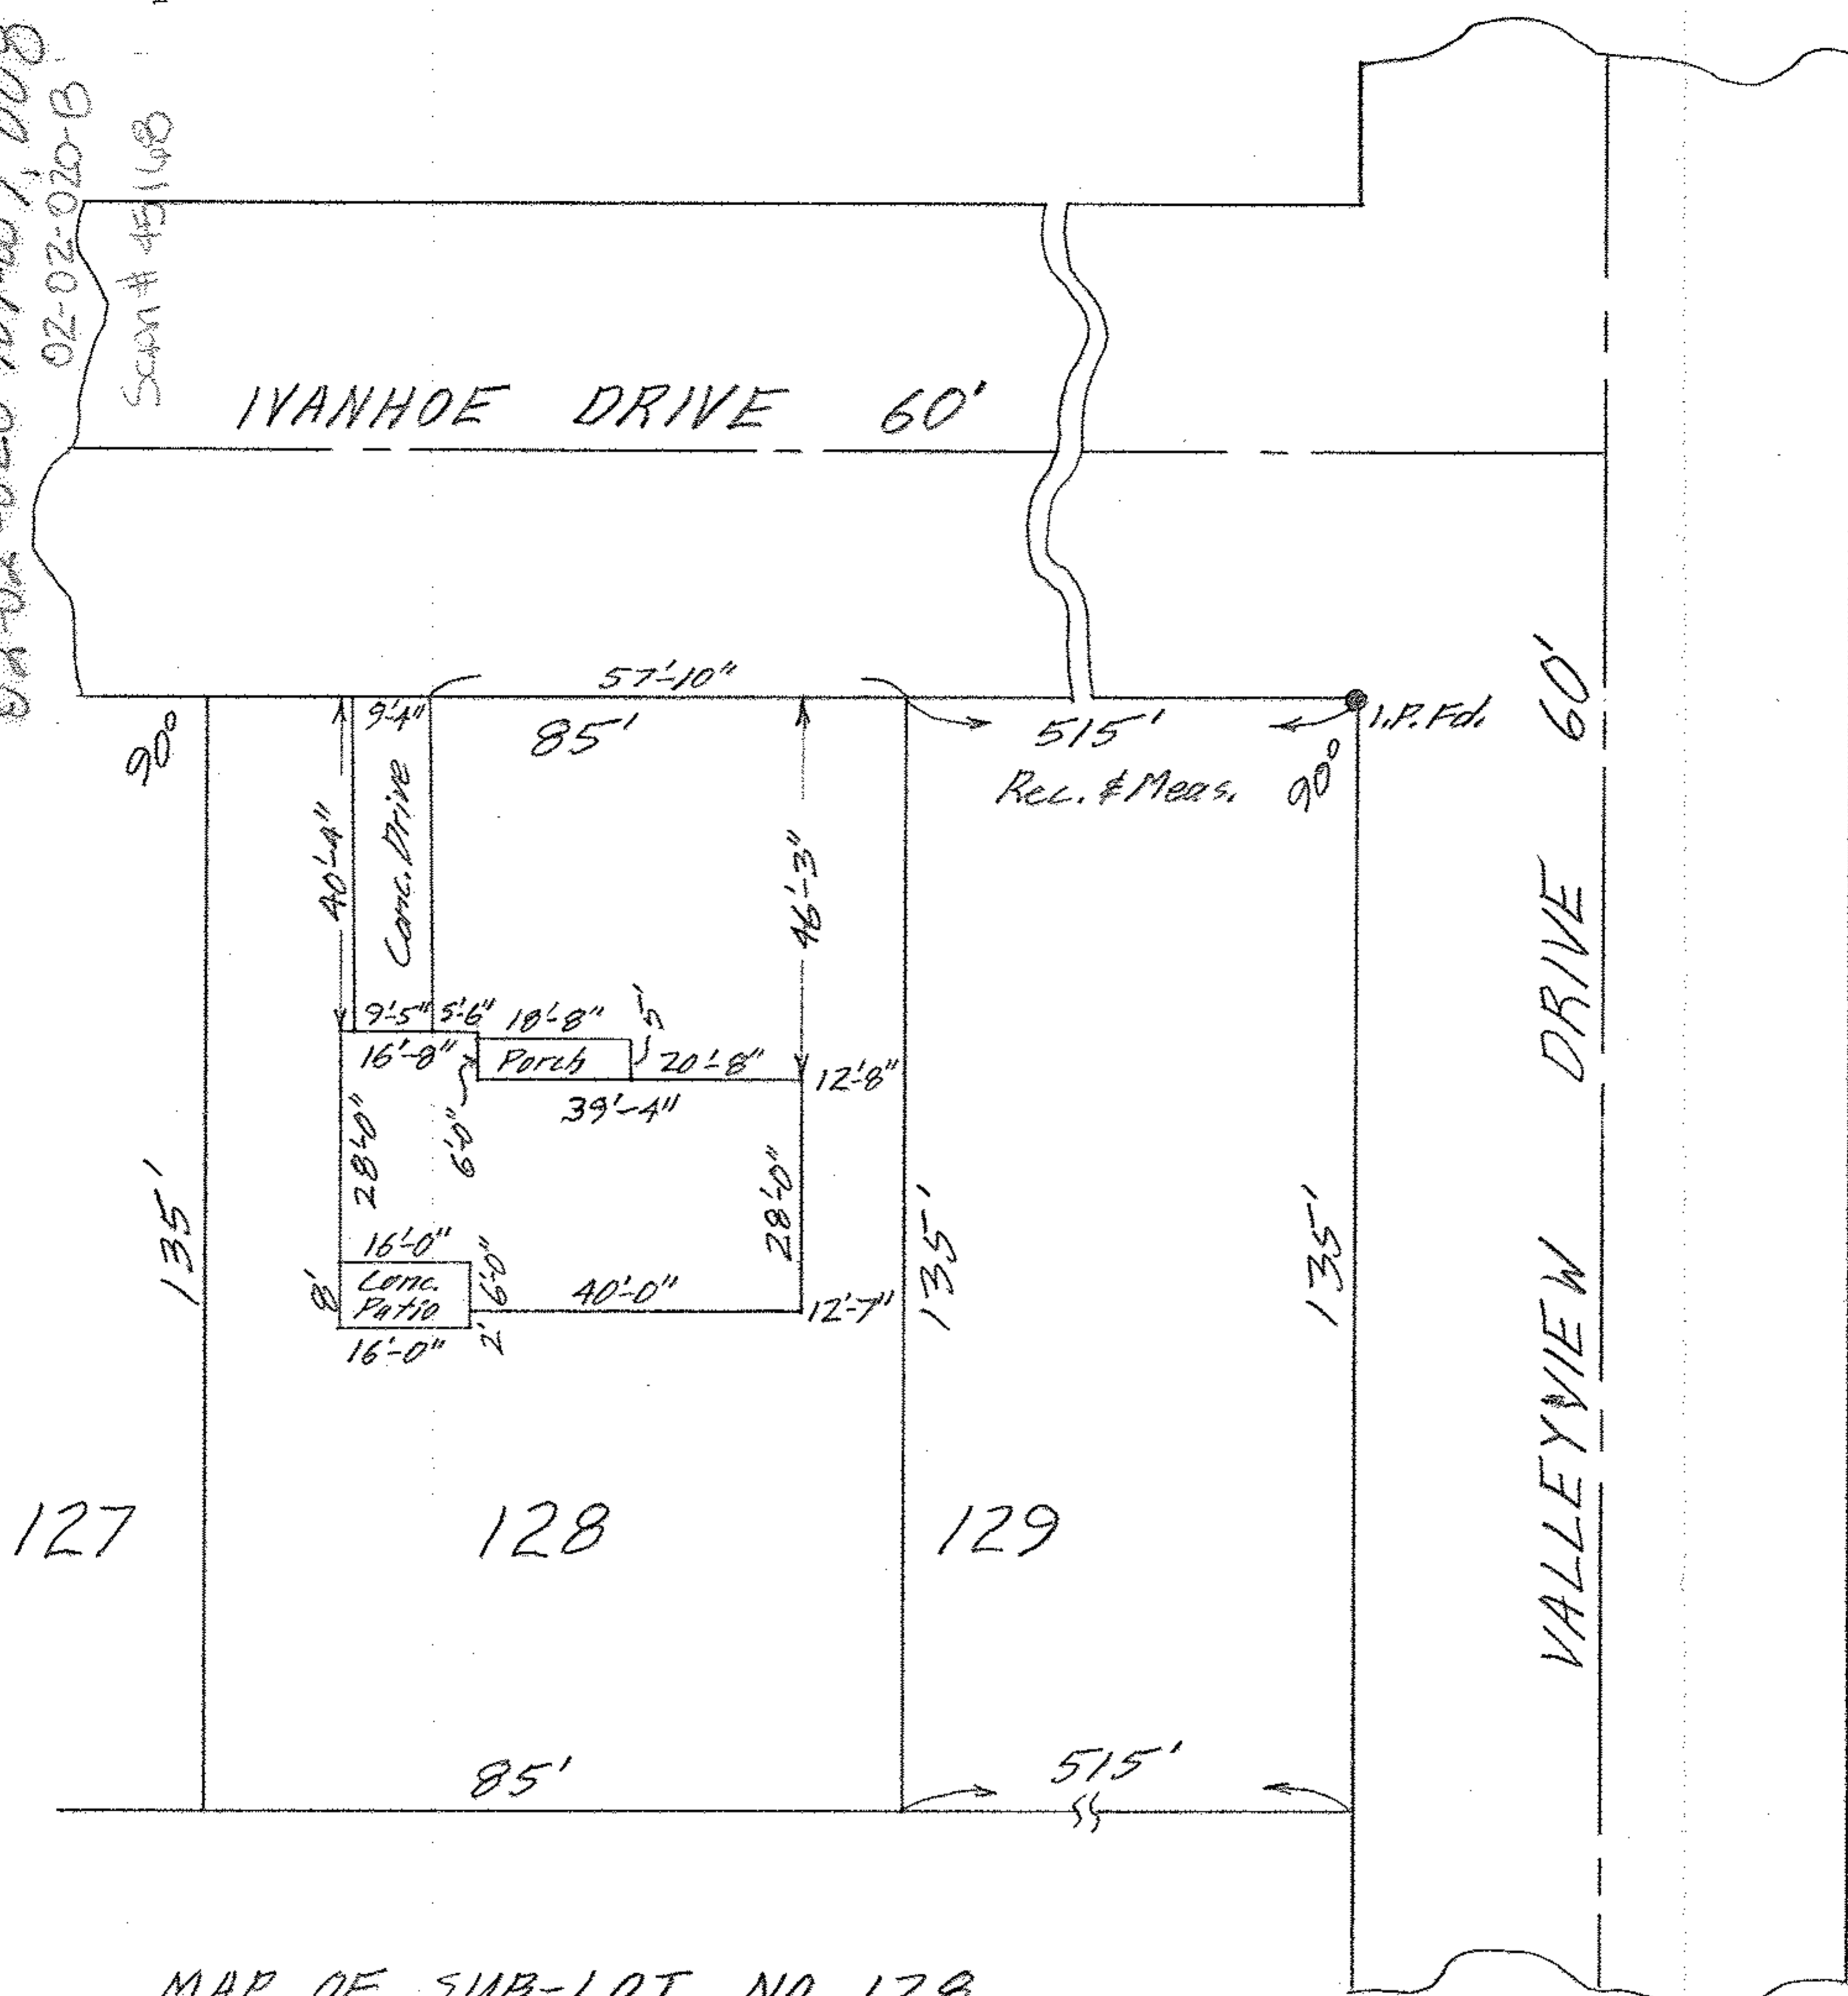

02-02-020-109-007, 008
 02-02-020-020-B
 SCAM # 45168

MAP OF SUB-LOT NO. 128

SHERWOOD ALLOTMENT NO. 2 VOL. 21 Pg. 4 PLATS
 ORIG. LOT 20 - TRACT 2 - BLACK RIVER TWP.
 LORAIN CITY LORAIN COUNTY OHIO

SCALE: 1" = 30' AUG. 9 - 1962 2:00 P.M.