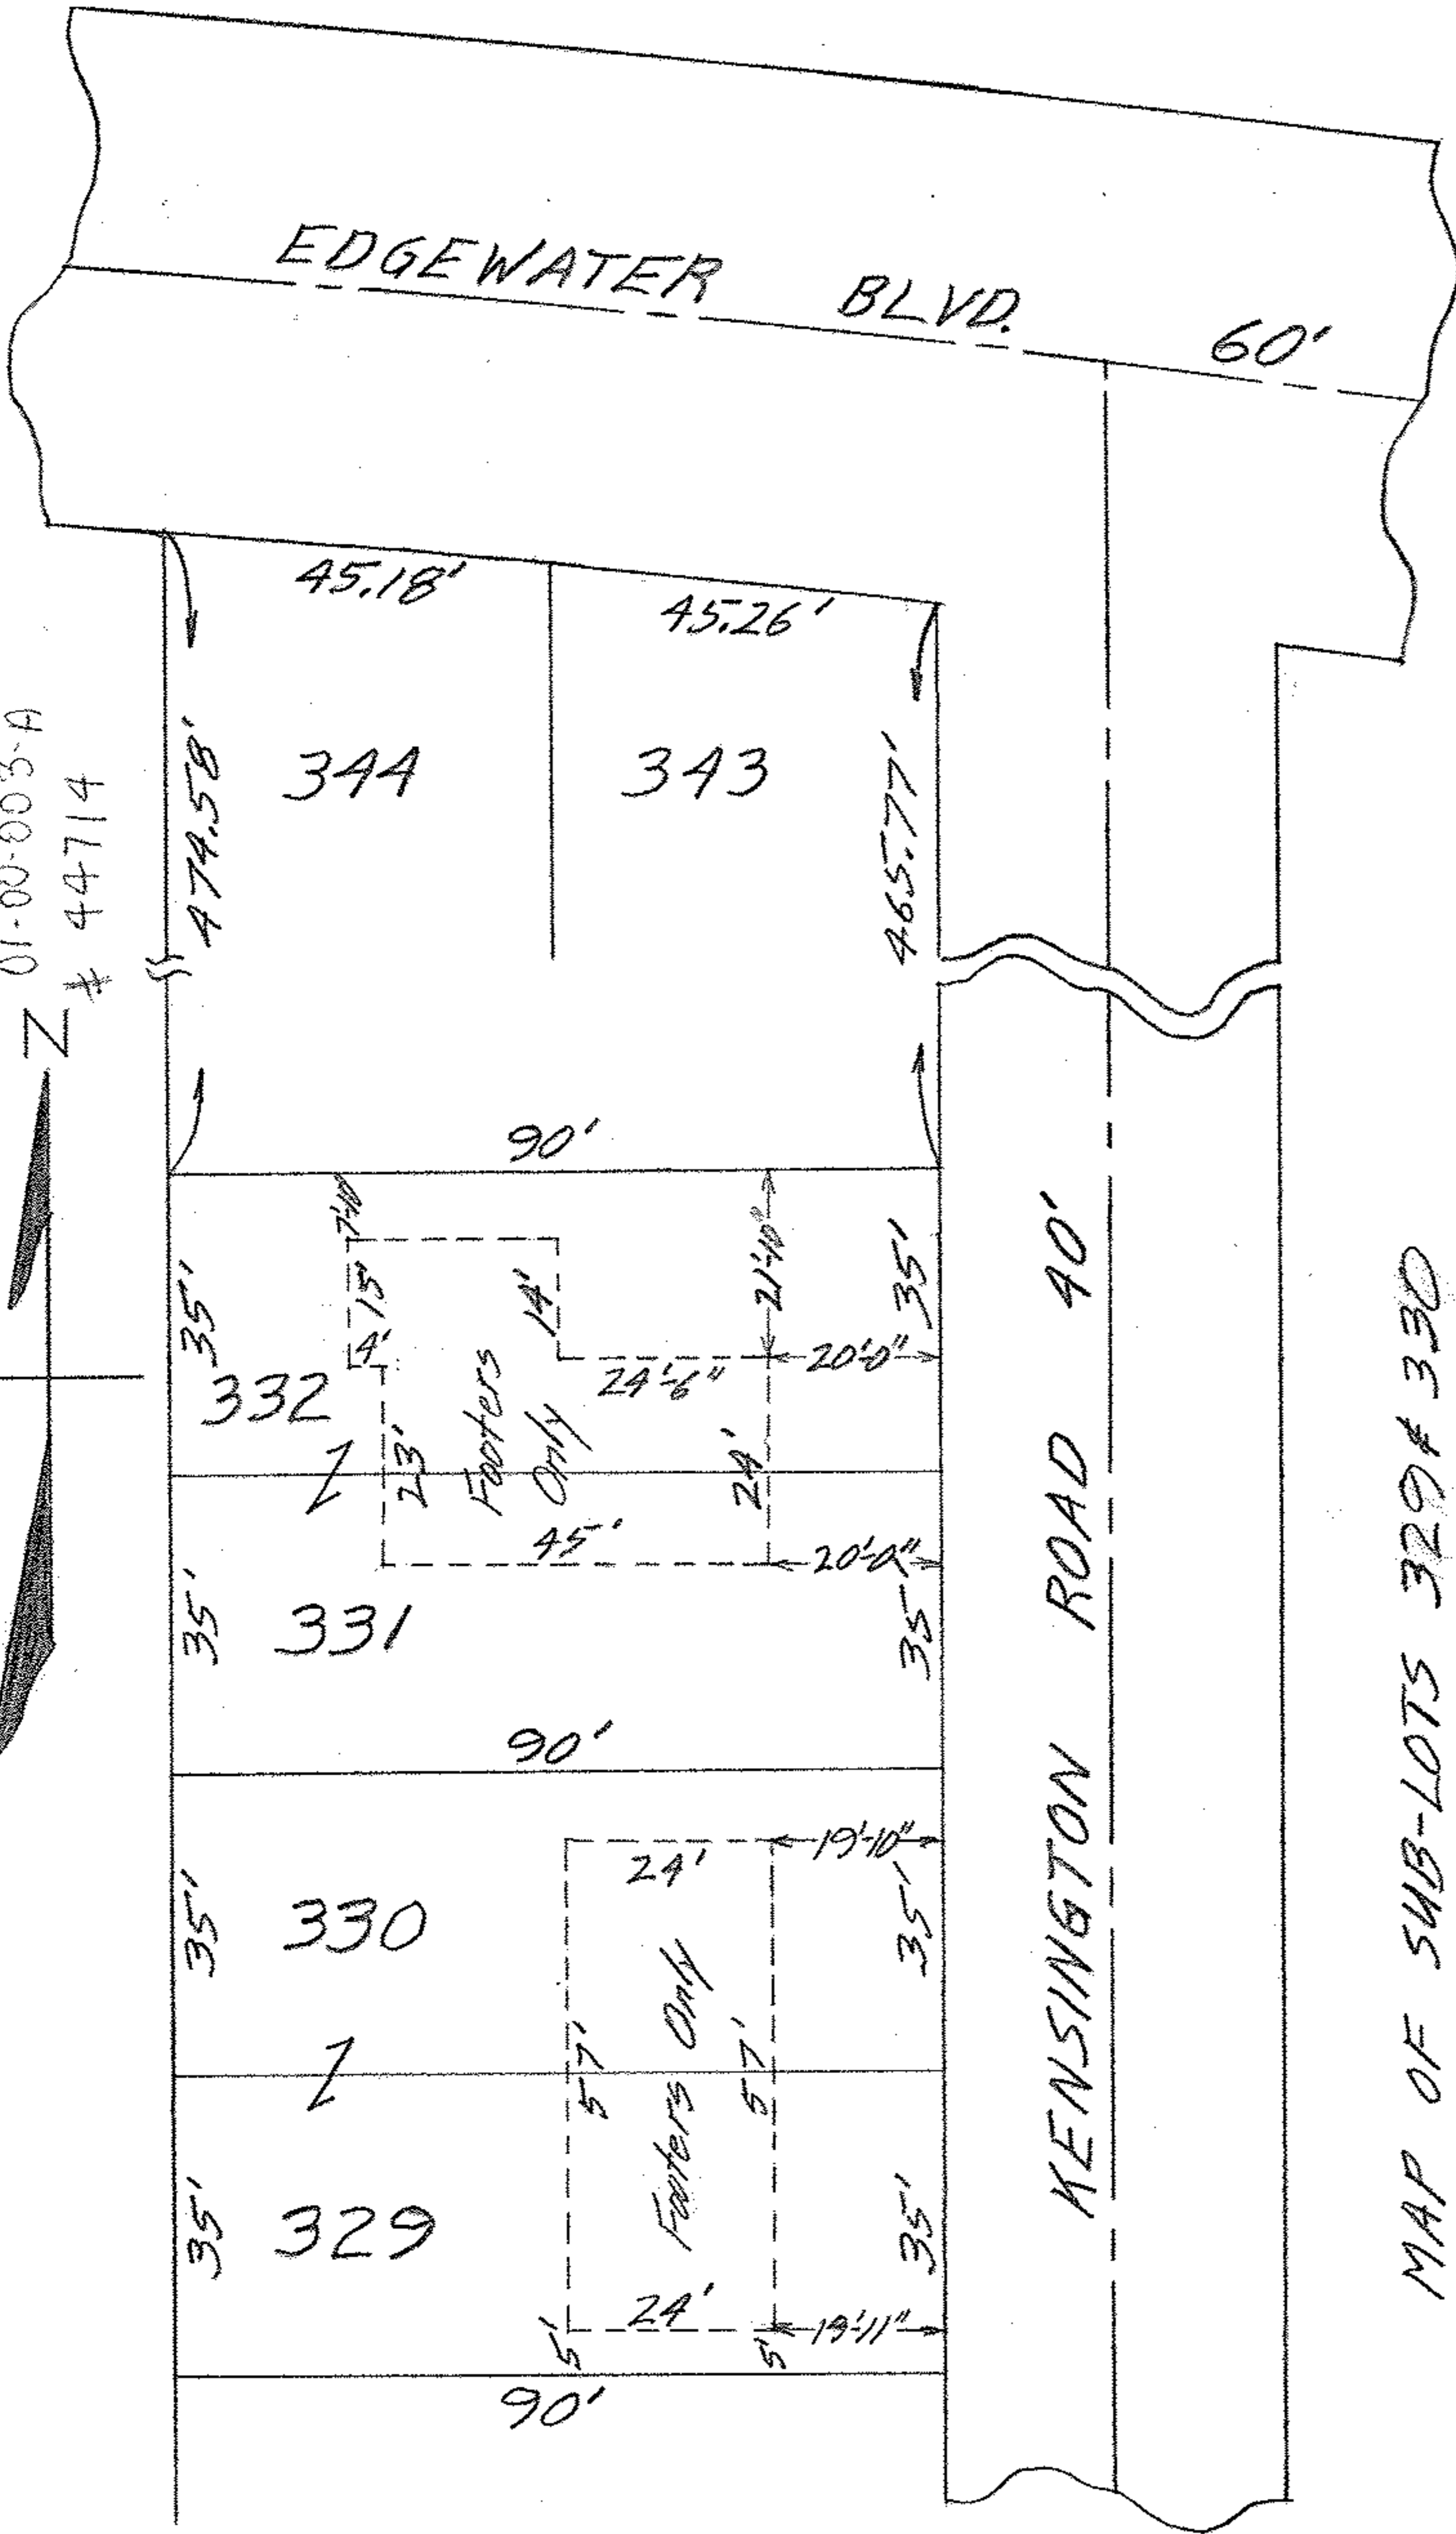

01-00-003-110-038, 037

01-00-003-A

44714

MAP OF SUB-LOTS 329 & 330

VERMILION ON THE LAKE SUB'D. NO. 1

VOL. 10 PGS. 18 & 19 AND VOL. 16 PGS. 32 & 33 PLATS

ORIG. LOTS 2 & 3 BROWNHELM TWP.

VERMILION - ON - THE - LAKE VILLAGE

LOBAIN COUNTY OHIO

SCALE: 1" = 30' FEB. 22-1961 1:30 P.M.

Mary E. Penfound

for C. E. Penfound

REG. SURVEYORS

CH-8286 John A. & Marie Bader