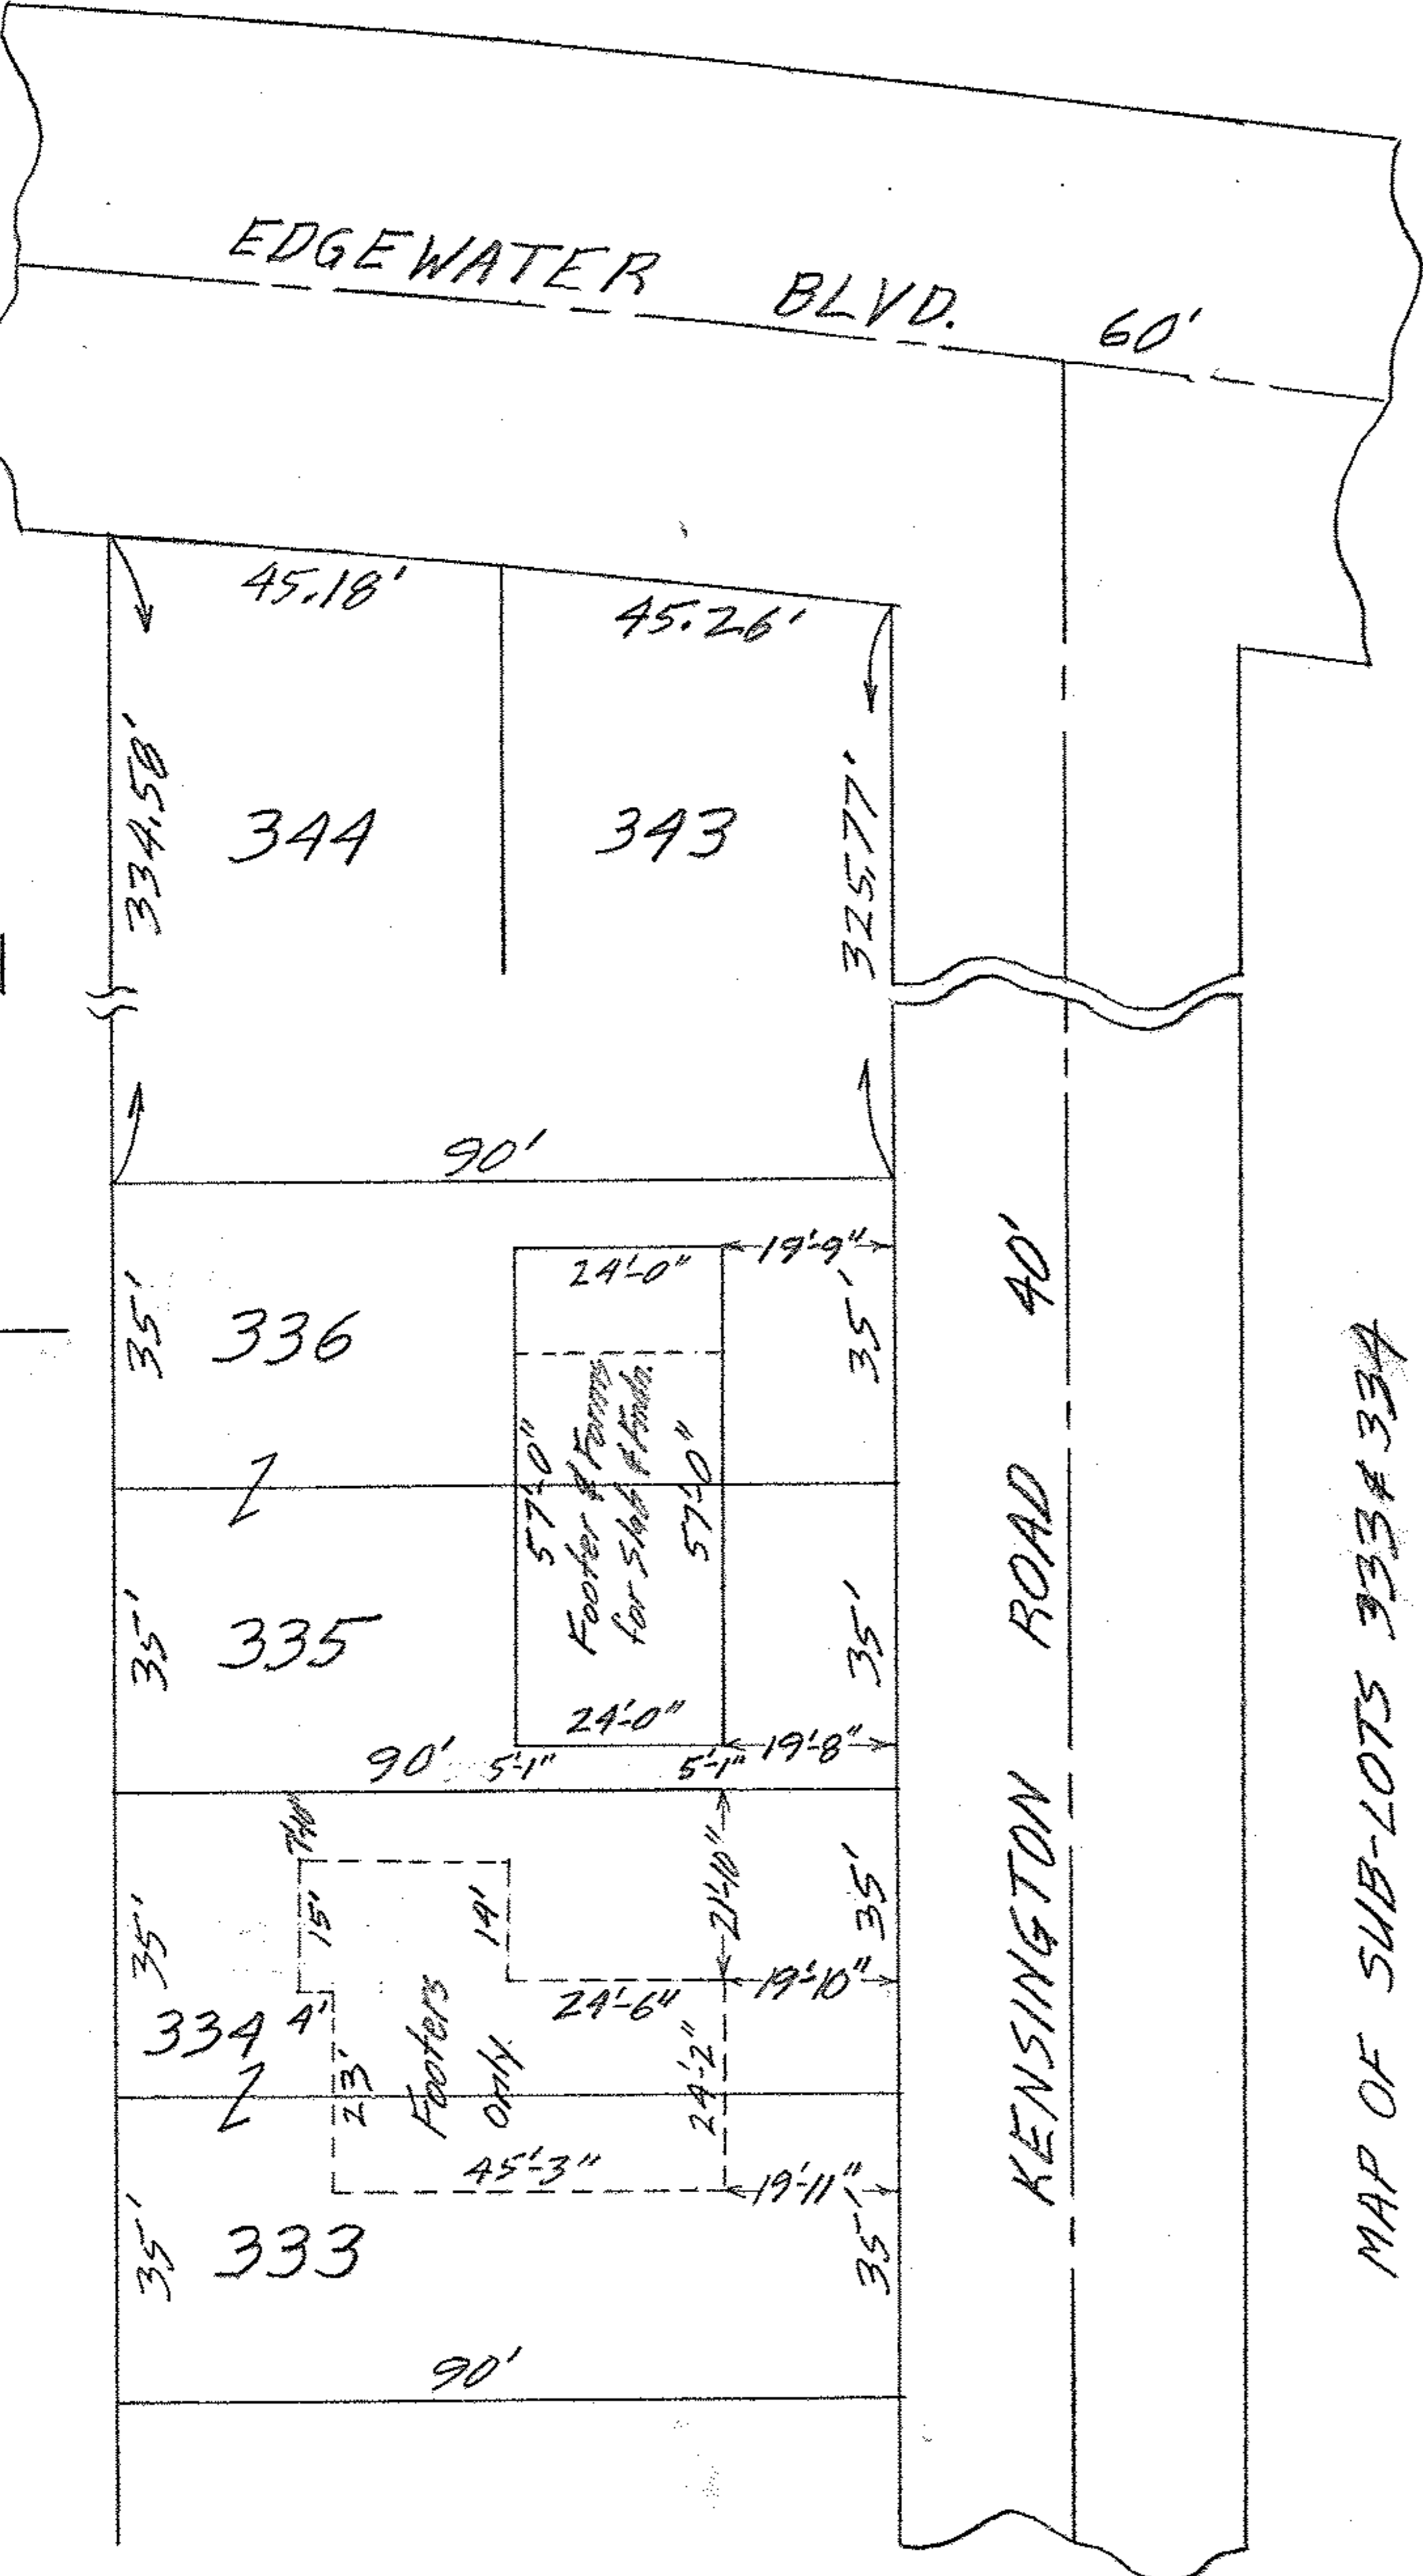

01-00-003-110-035, 036
 # 44712
 # 01-00-003-A

MAP OF SUB-LOTS 333 & 334
 VERMILION - ON-THE-LAKE SUB'D. NO. 1
 VOL. 10 Pgs. 18 & 19 AND VOL. 16 Pgs. 32 & 33 PLATS
 ORIG. LOTS 2 & 3 BROWNHELM TWP.
 VERMILION - ON-THE-LAKE VILLAGE
 LORAIN COUNTY OHIO
 SCALE: 1" = 30' FEB. 22-1961 2:30 P.M.
 Mary E. Penfound REG. SURVEYORS
 for C. E. Penfound