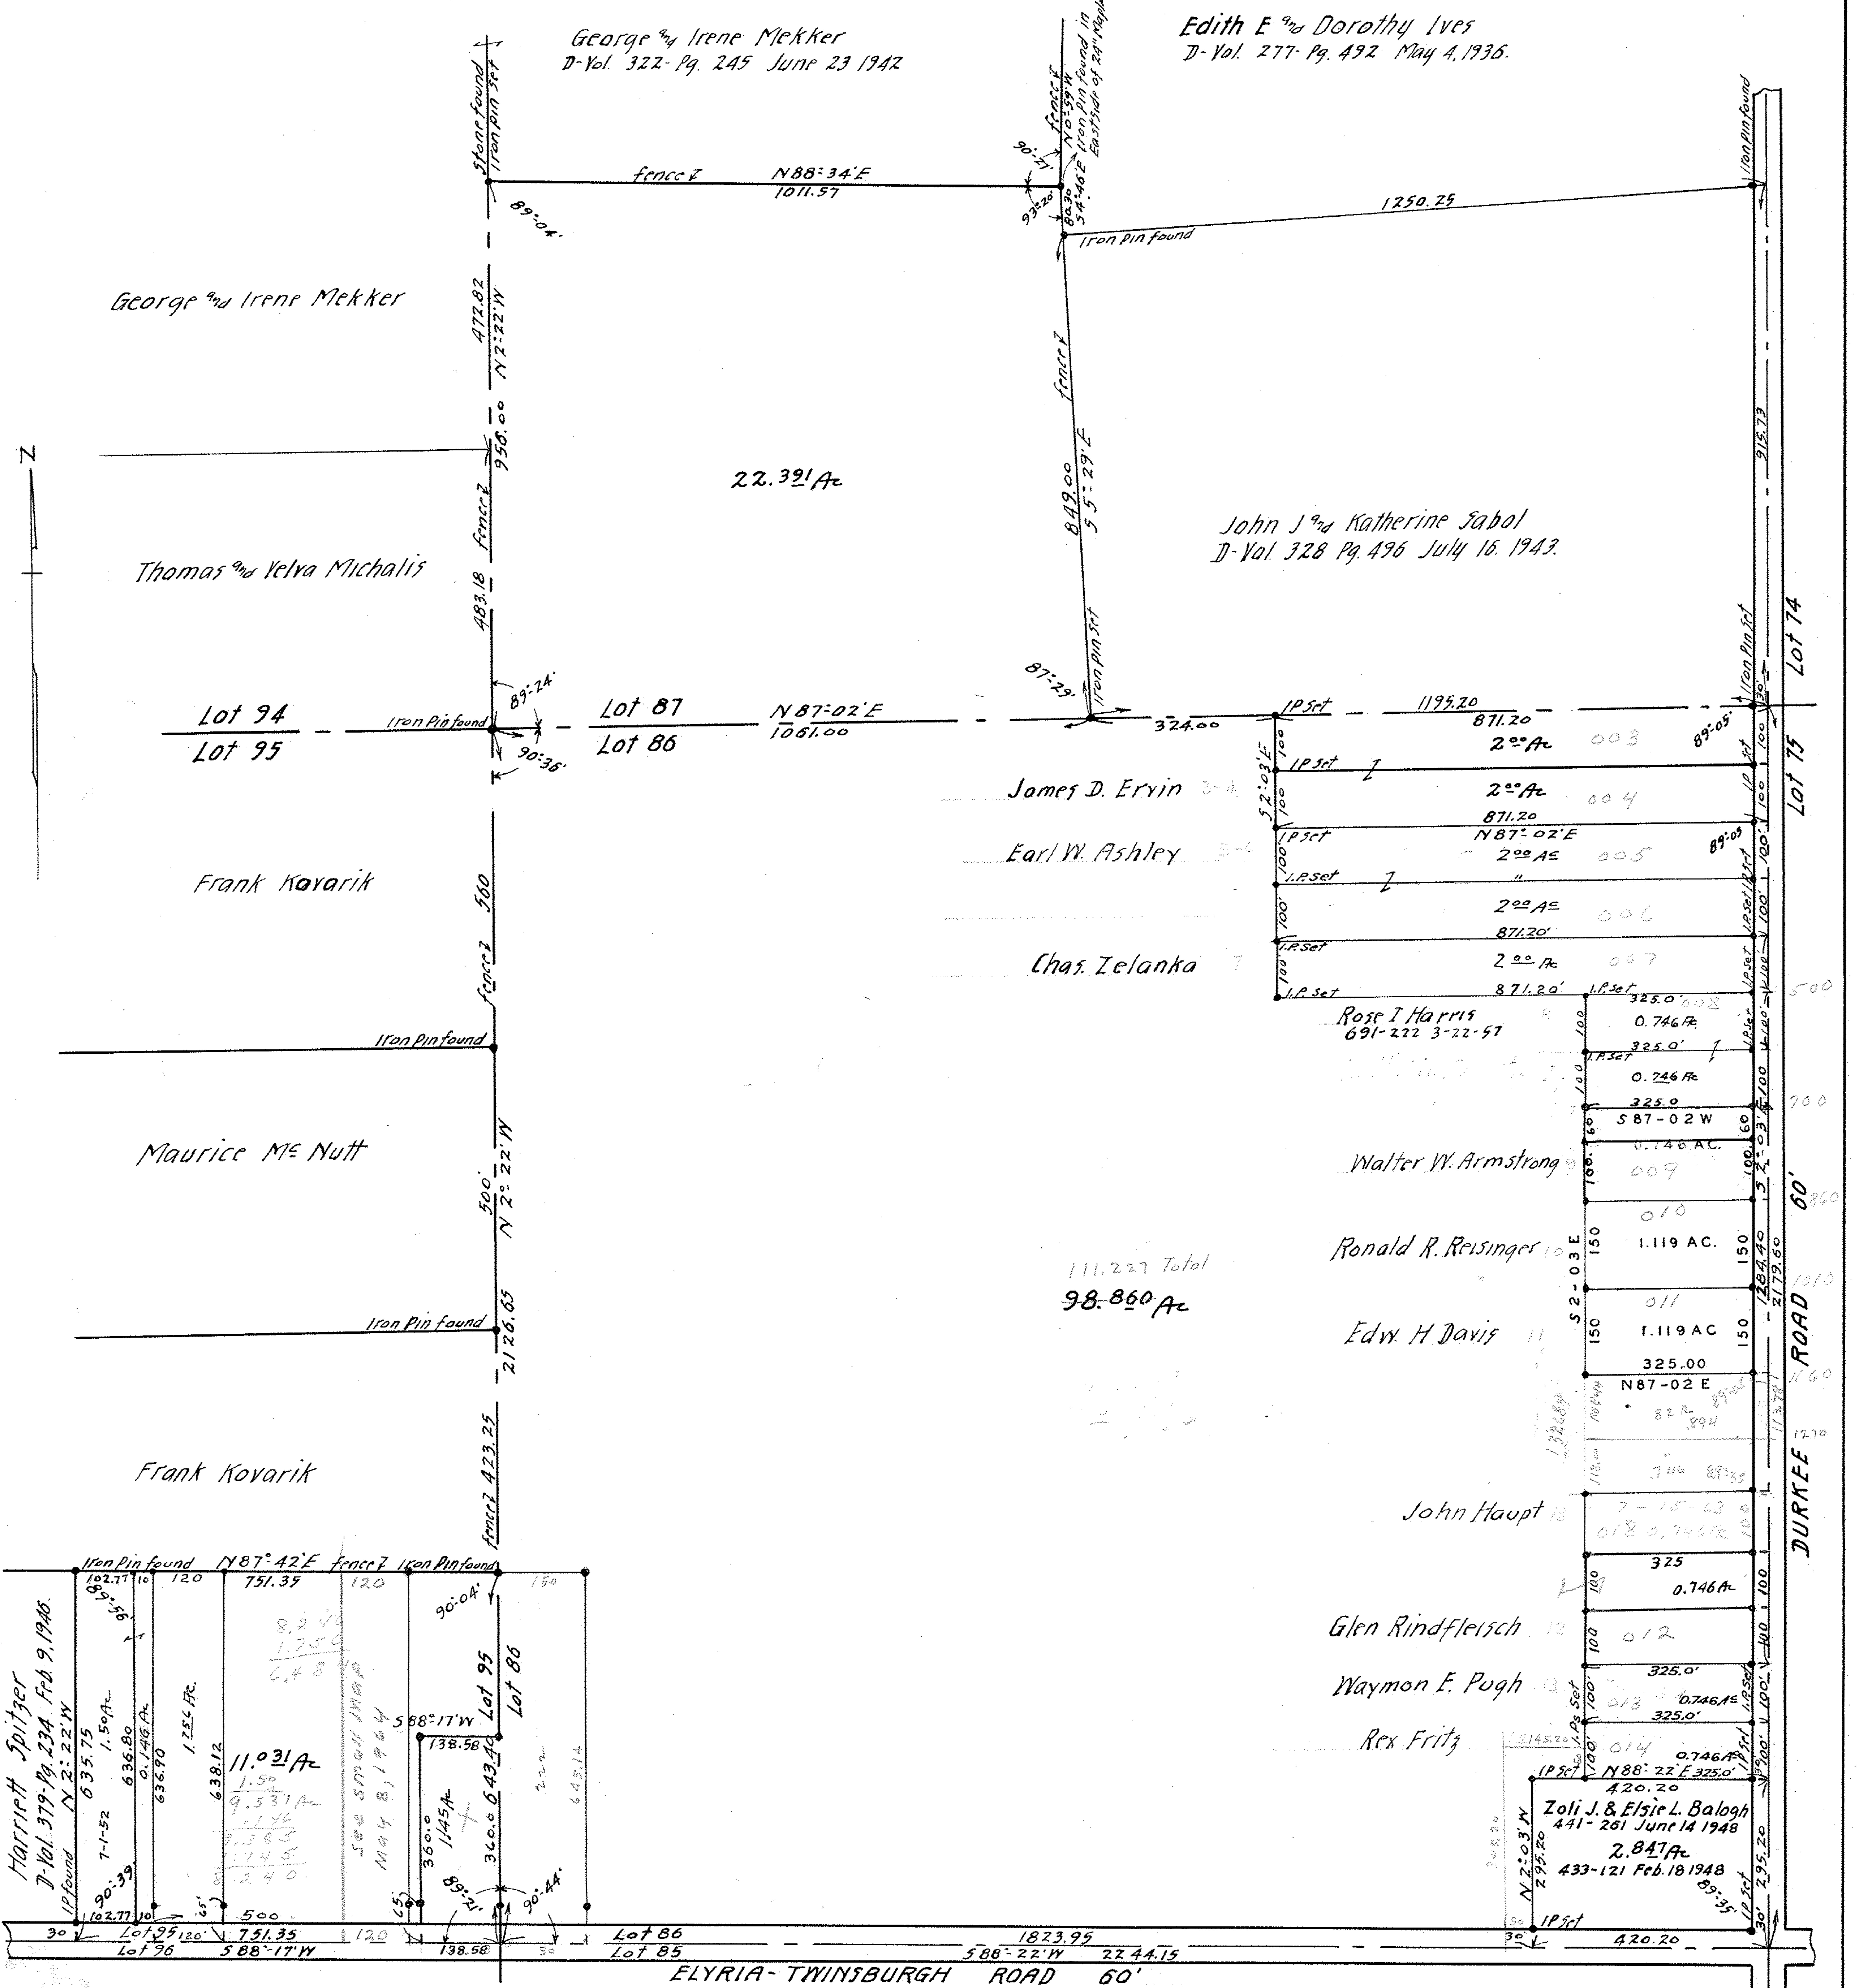

Survey for
STEPHEN M. & ANNA BALOGH
 D-Vol. 381-Pg. 11 - Jan. 30, 1946.
 Lot 86-87 Eaton Township
 Lorain County, Ohio.
 Scale - 1" = 200' April 30, 1948.
 J.W. Warden, Registered Surveyor.
 Revised Oct. 7, 1948.