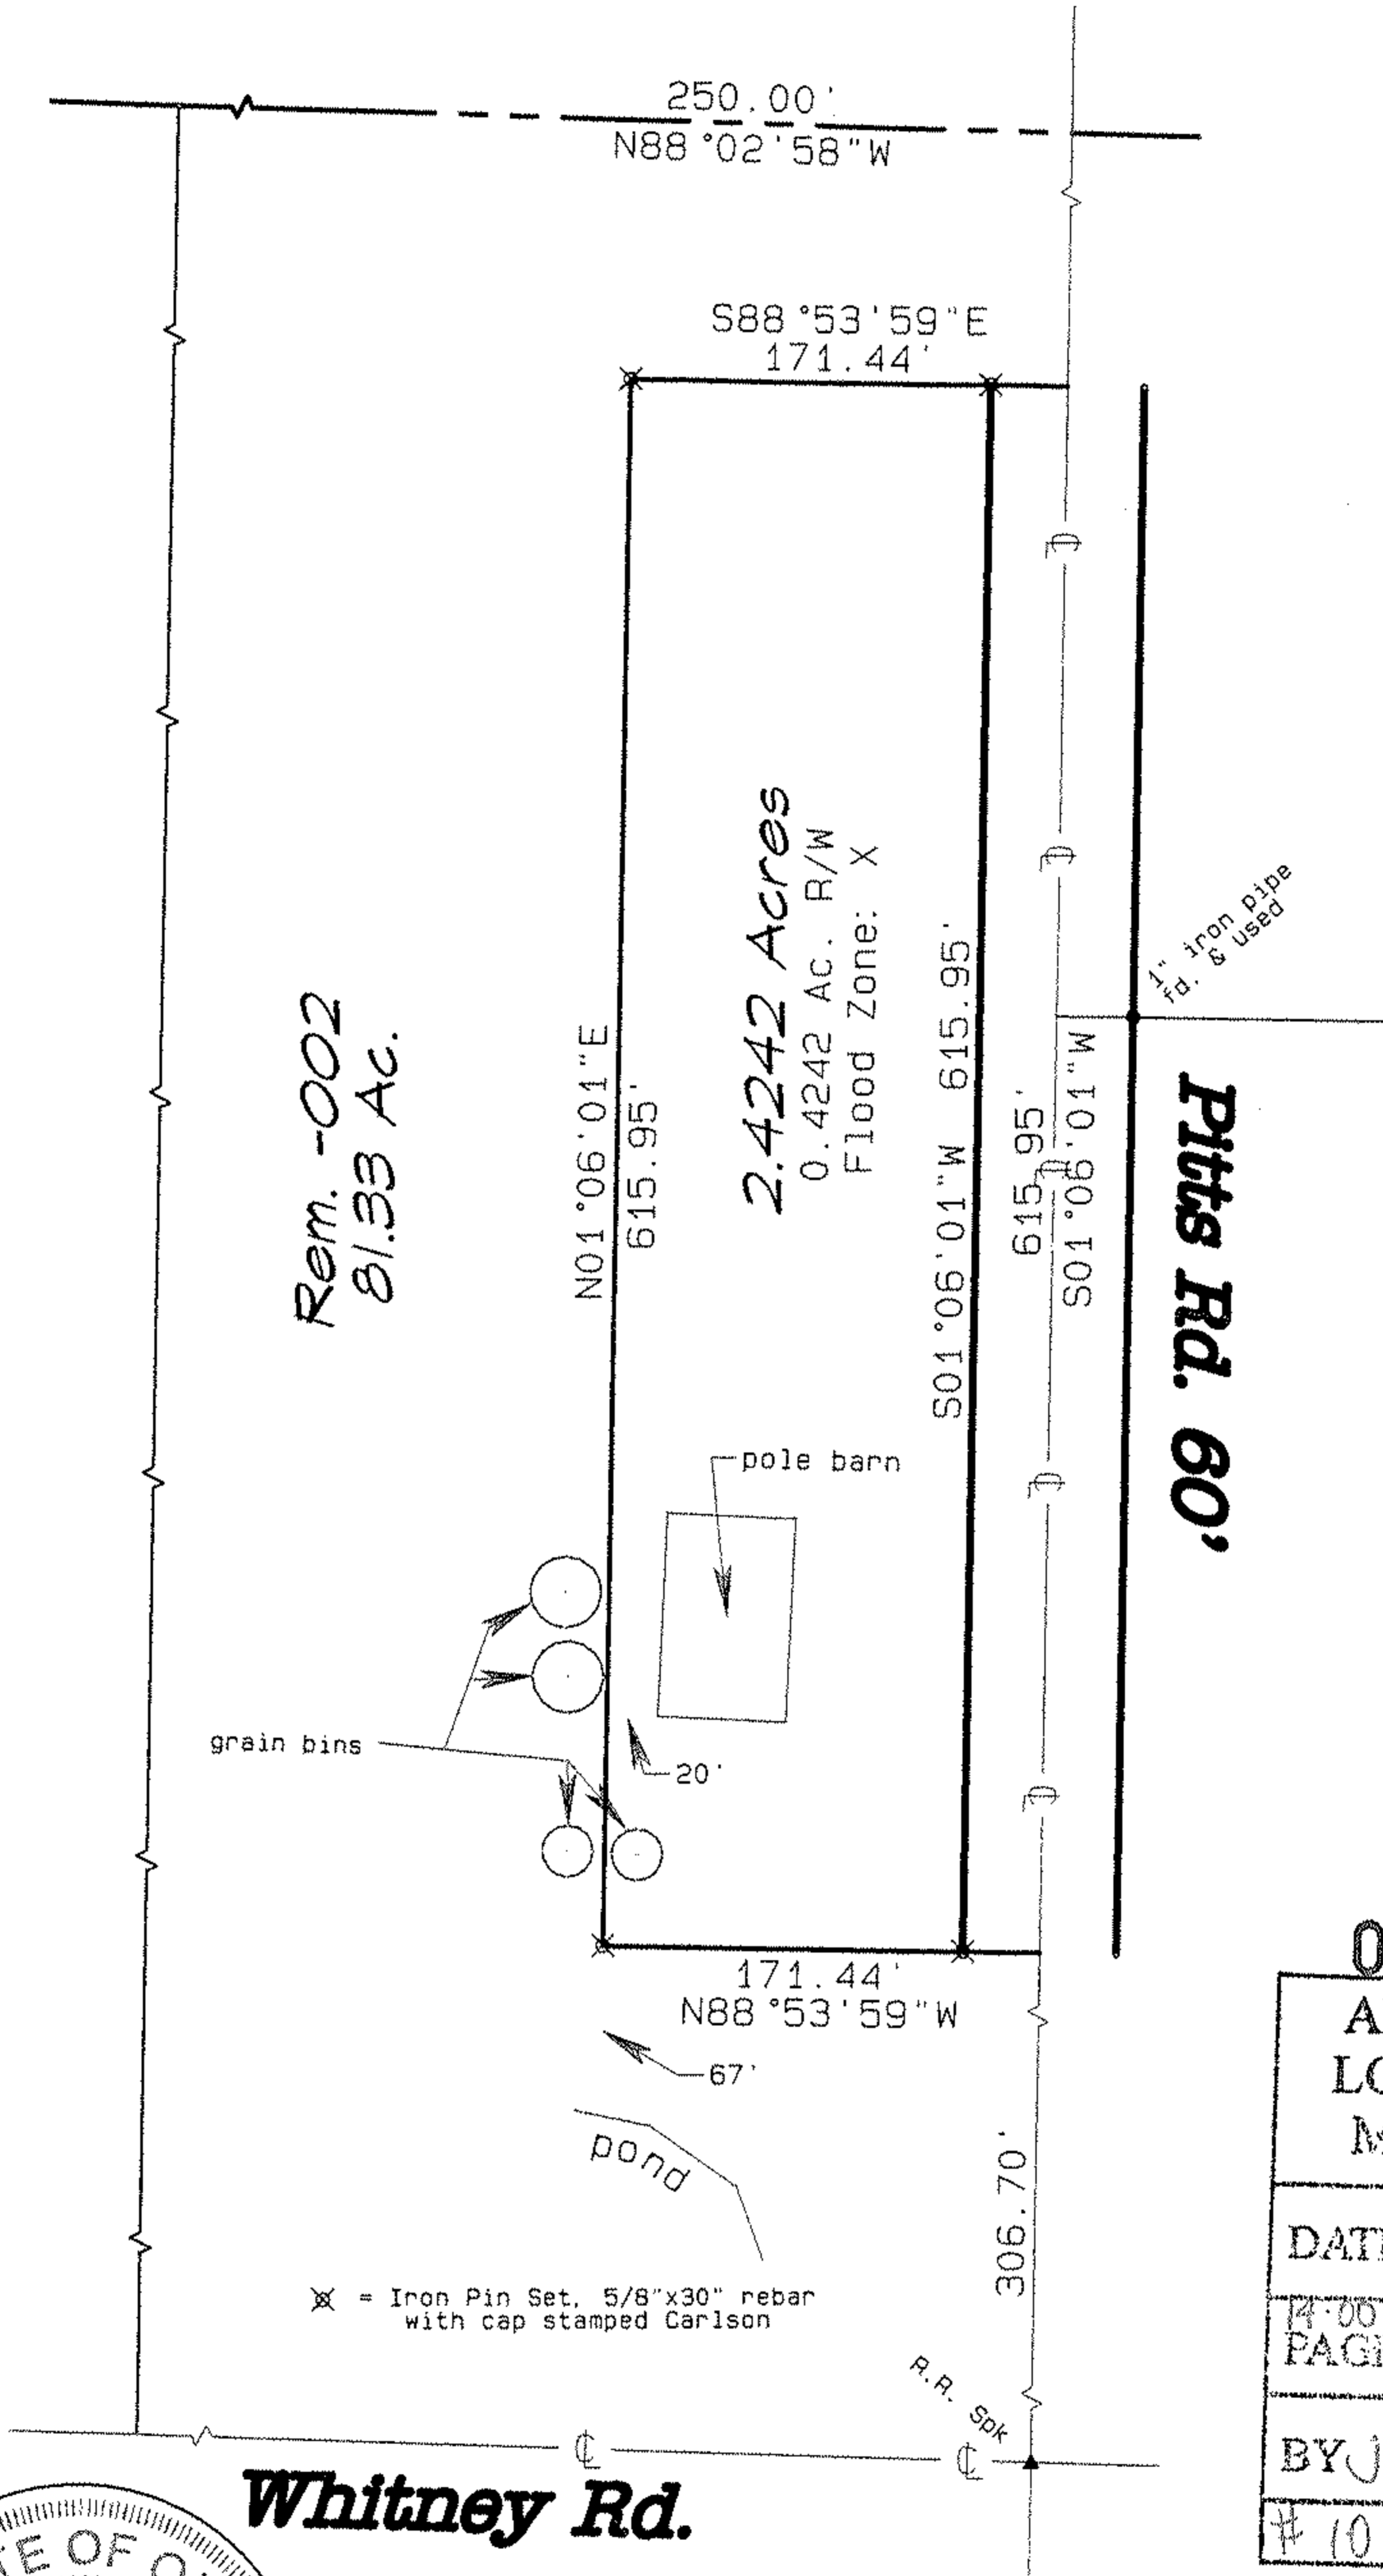

Plat of Survey
Brill View Farms

Pittsfield Twp.
 Lorain Co.

O.L. 108
 Ohio

Rem. -002
 81.33 Ac.

2.4242 Acres
 0.4242 Ac. R/W
 Flood Zone: X

Pitts Rd. 60'

02803
APPROVED LORAIN CO. MAP DEPT
DATE 2-18-10
14-00-108-000-002 PAGE 14-00-108-AB
BY JHATfield
10-02803

Carlson Surveys
 January 9, 2009
 Job: 1402-09R

Whitney Rd.