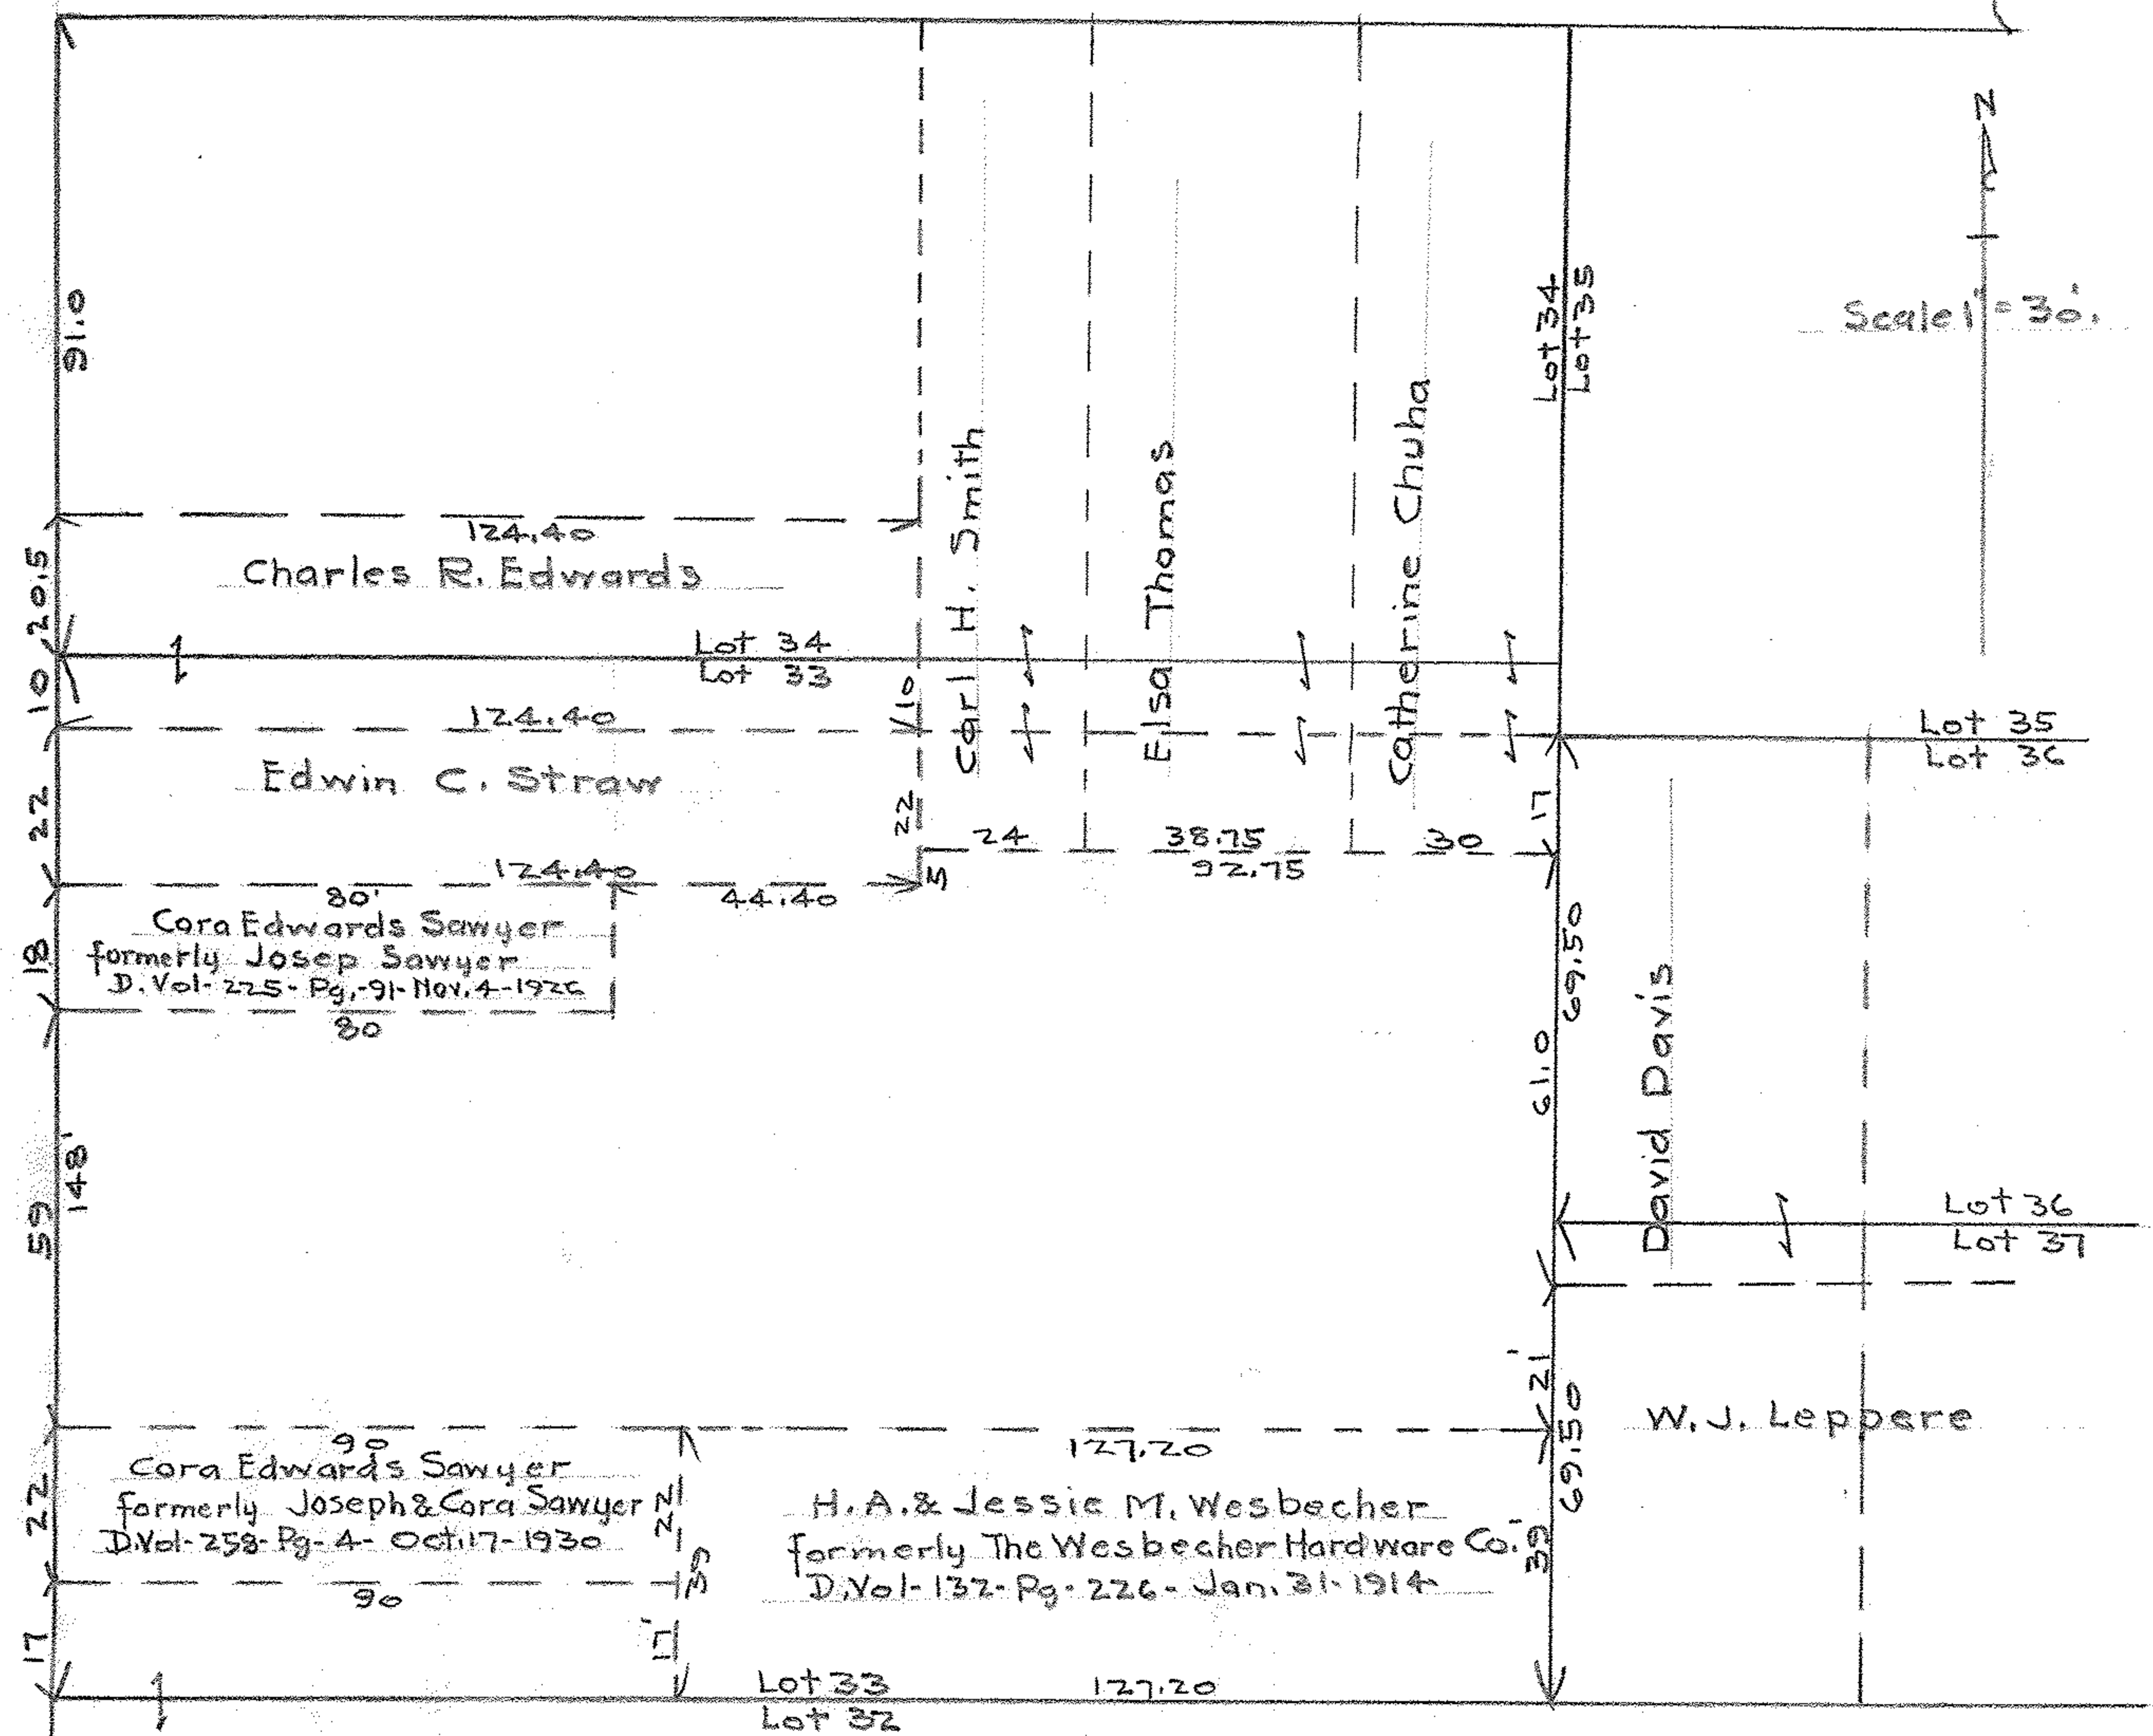

60334

SOUTH MAIN ST 82.50'

PARK AVE. 60' formerly Elyria St.

600334

Premises of  
 Cora Edwards Sawyer Estate  
 Lot 33-Original Plat of Amherstville,  
 now Village of Amherst-Lorain Co., Ohio.  
 D. Vol. I - Page - 186 -  
 Original Lot 24 - Amherst Twp.

05-00-024-102-010-013  
 05-00-024-A