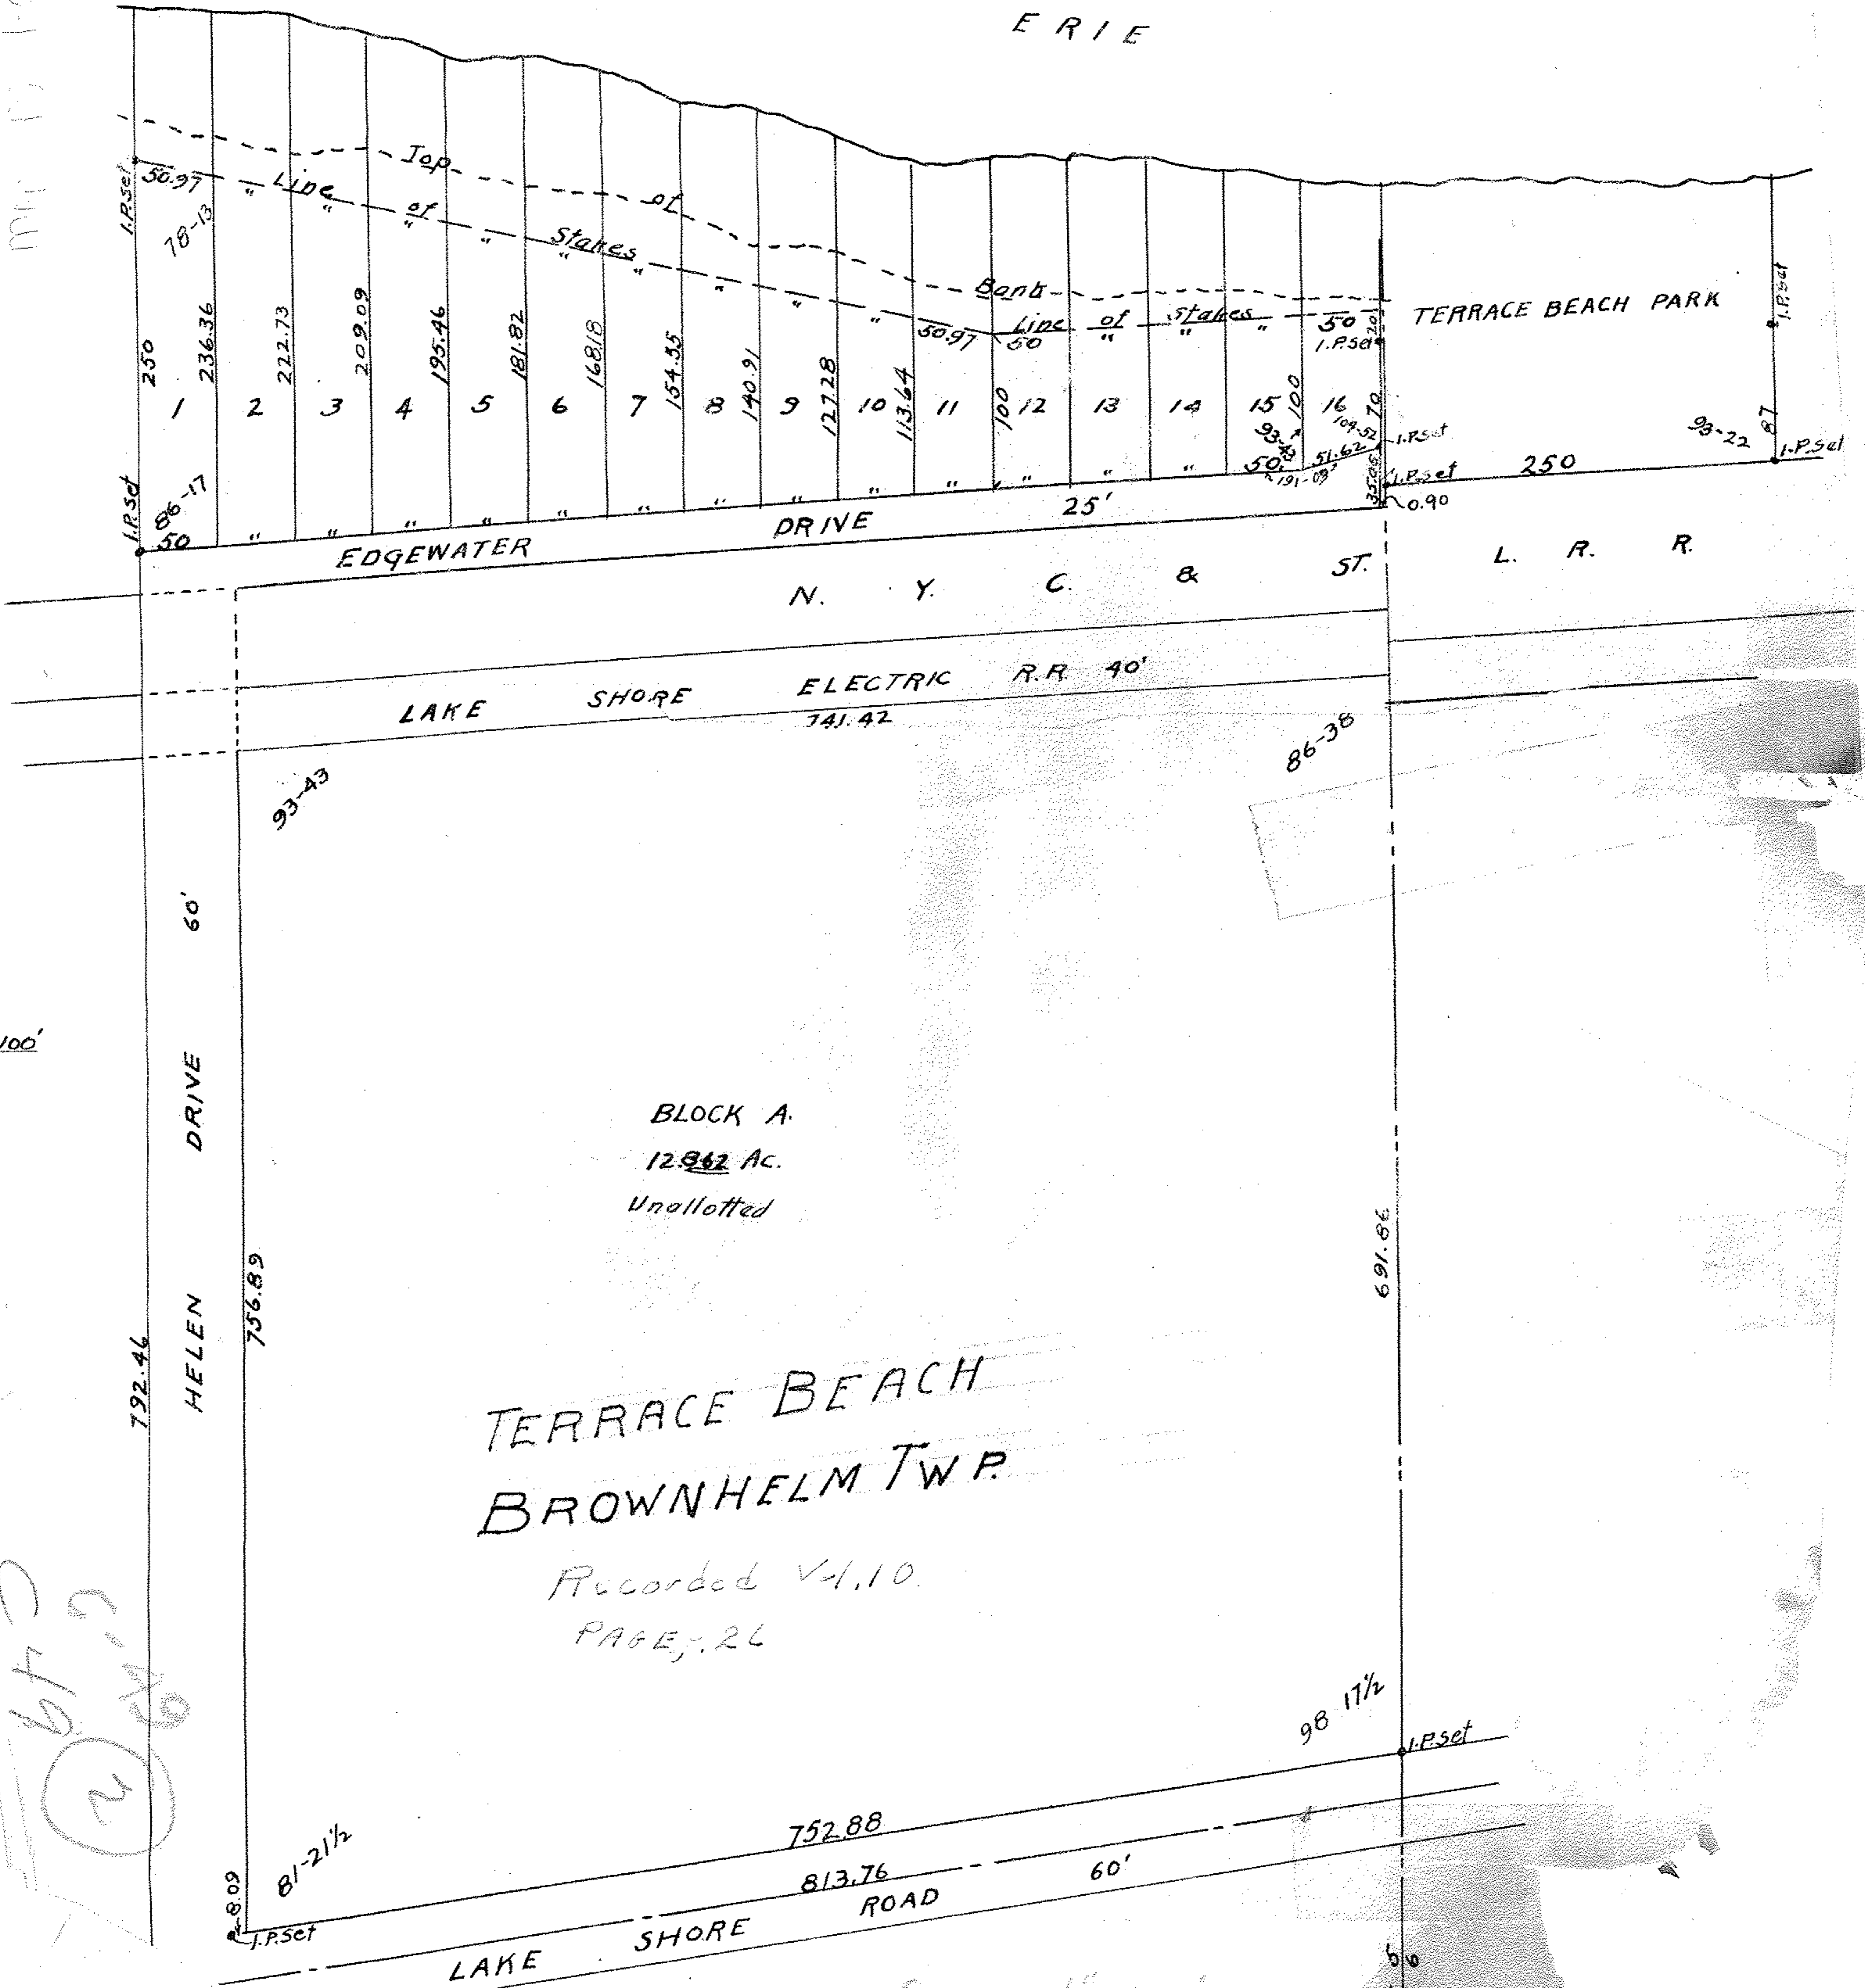

1-00-005-B
01-00-005-103

TERRACE BEACH

PPN 01-00-005-103
Map P 1-00-005-B
43375

LAKE

ERIE

TERRACE BEACH PARK

EDGEWATER DRIVE

DRIVE 25'

N. Y. C. & ST. L. R. R.

LAKE SHORE ELECTRIC R.R. 40'

HELEN DRIVE 60'

TERRACE BEACH
BROWNHELM TWP.

Recorded V-1,10
PAGE 26

Scale 1"=100'

SCALE 1"=100'

Handwritten notes: b7c, 2, 6