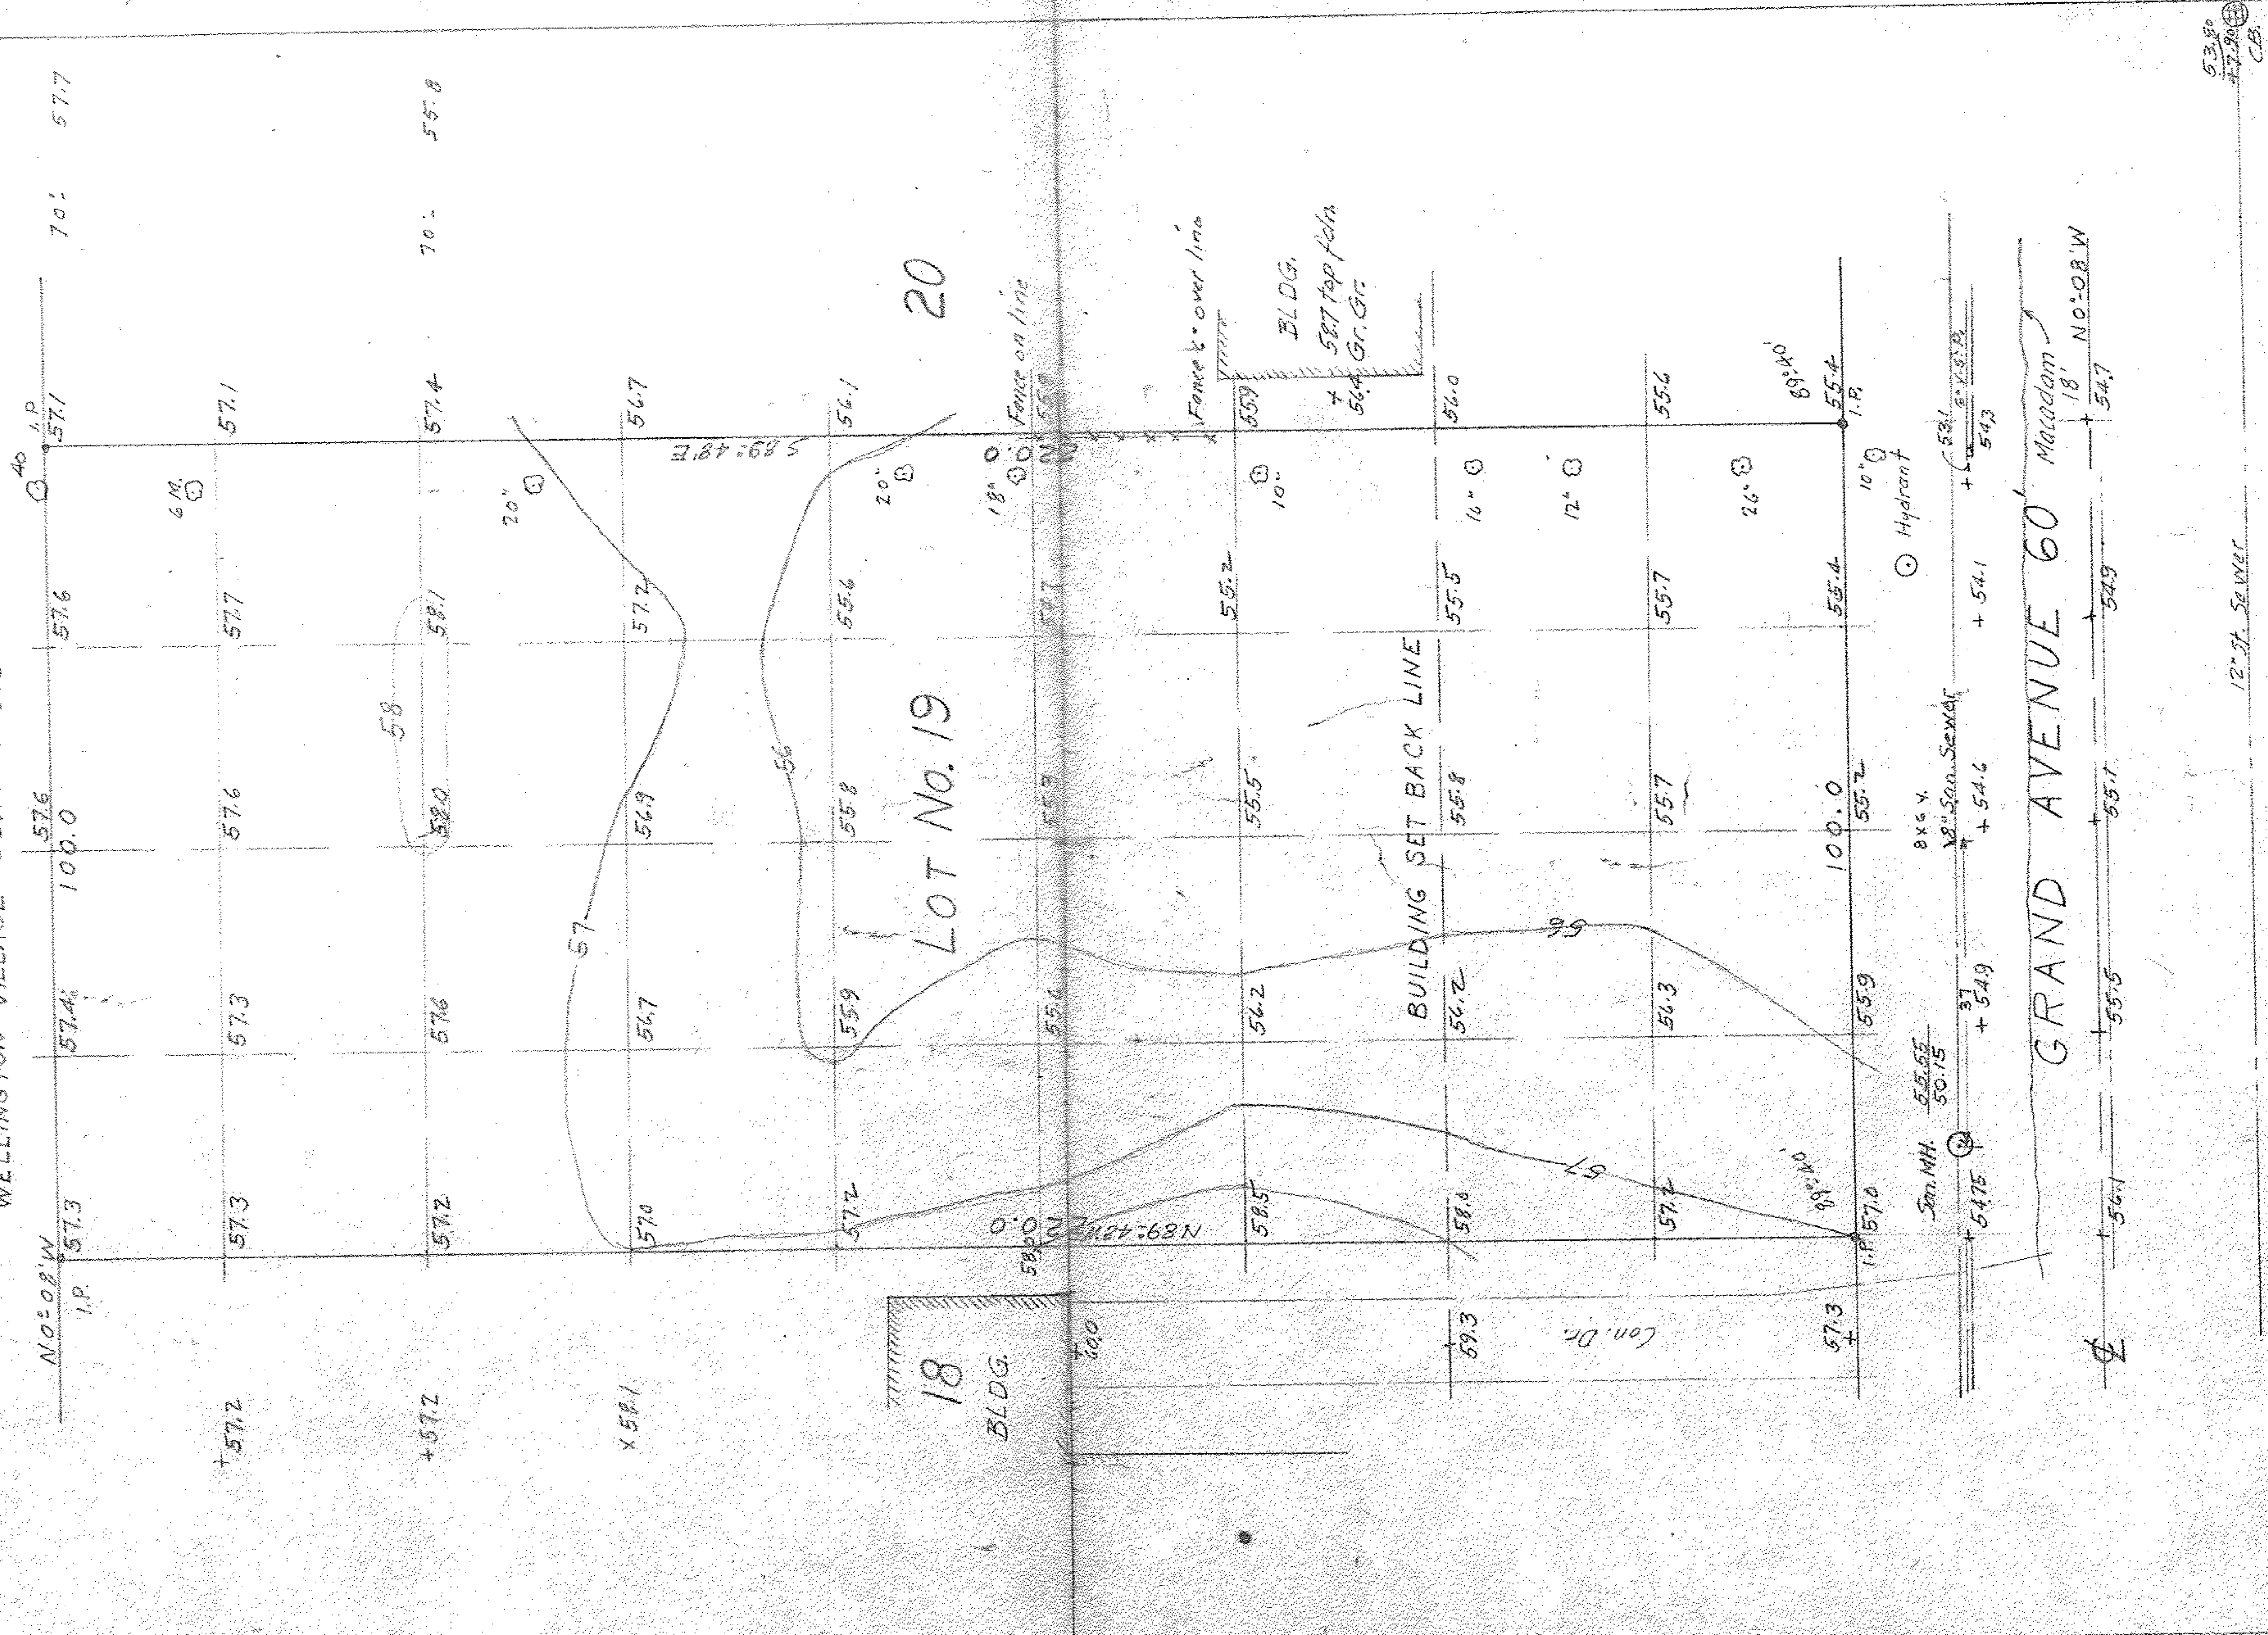

THE BOARD OF EDUCATION OF THE
WELLINGTON VILLAGE SCHOOL DISTRICT

SURVEY FOR HARRY W. WAGNER
LOT 19 EASTERN HEIGHTS SUBN
WELLINGTON VILL. LORAIN CO OHIO.
SCALE 1"=20'
JULY 1, 1953
T.W. LAUNDON REG. SURVEYOR,