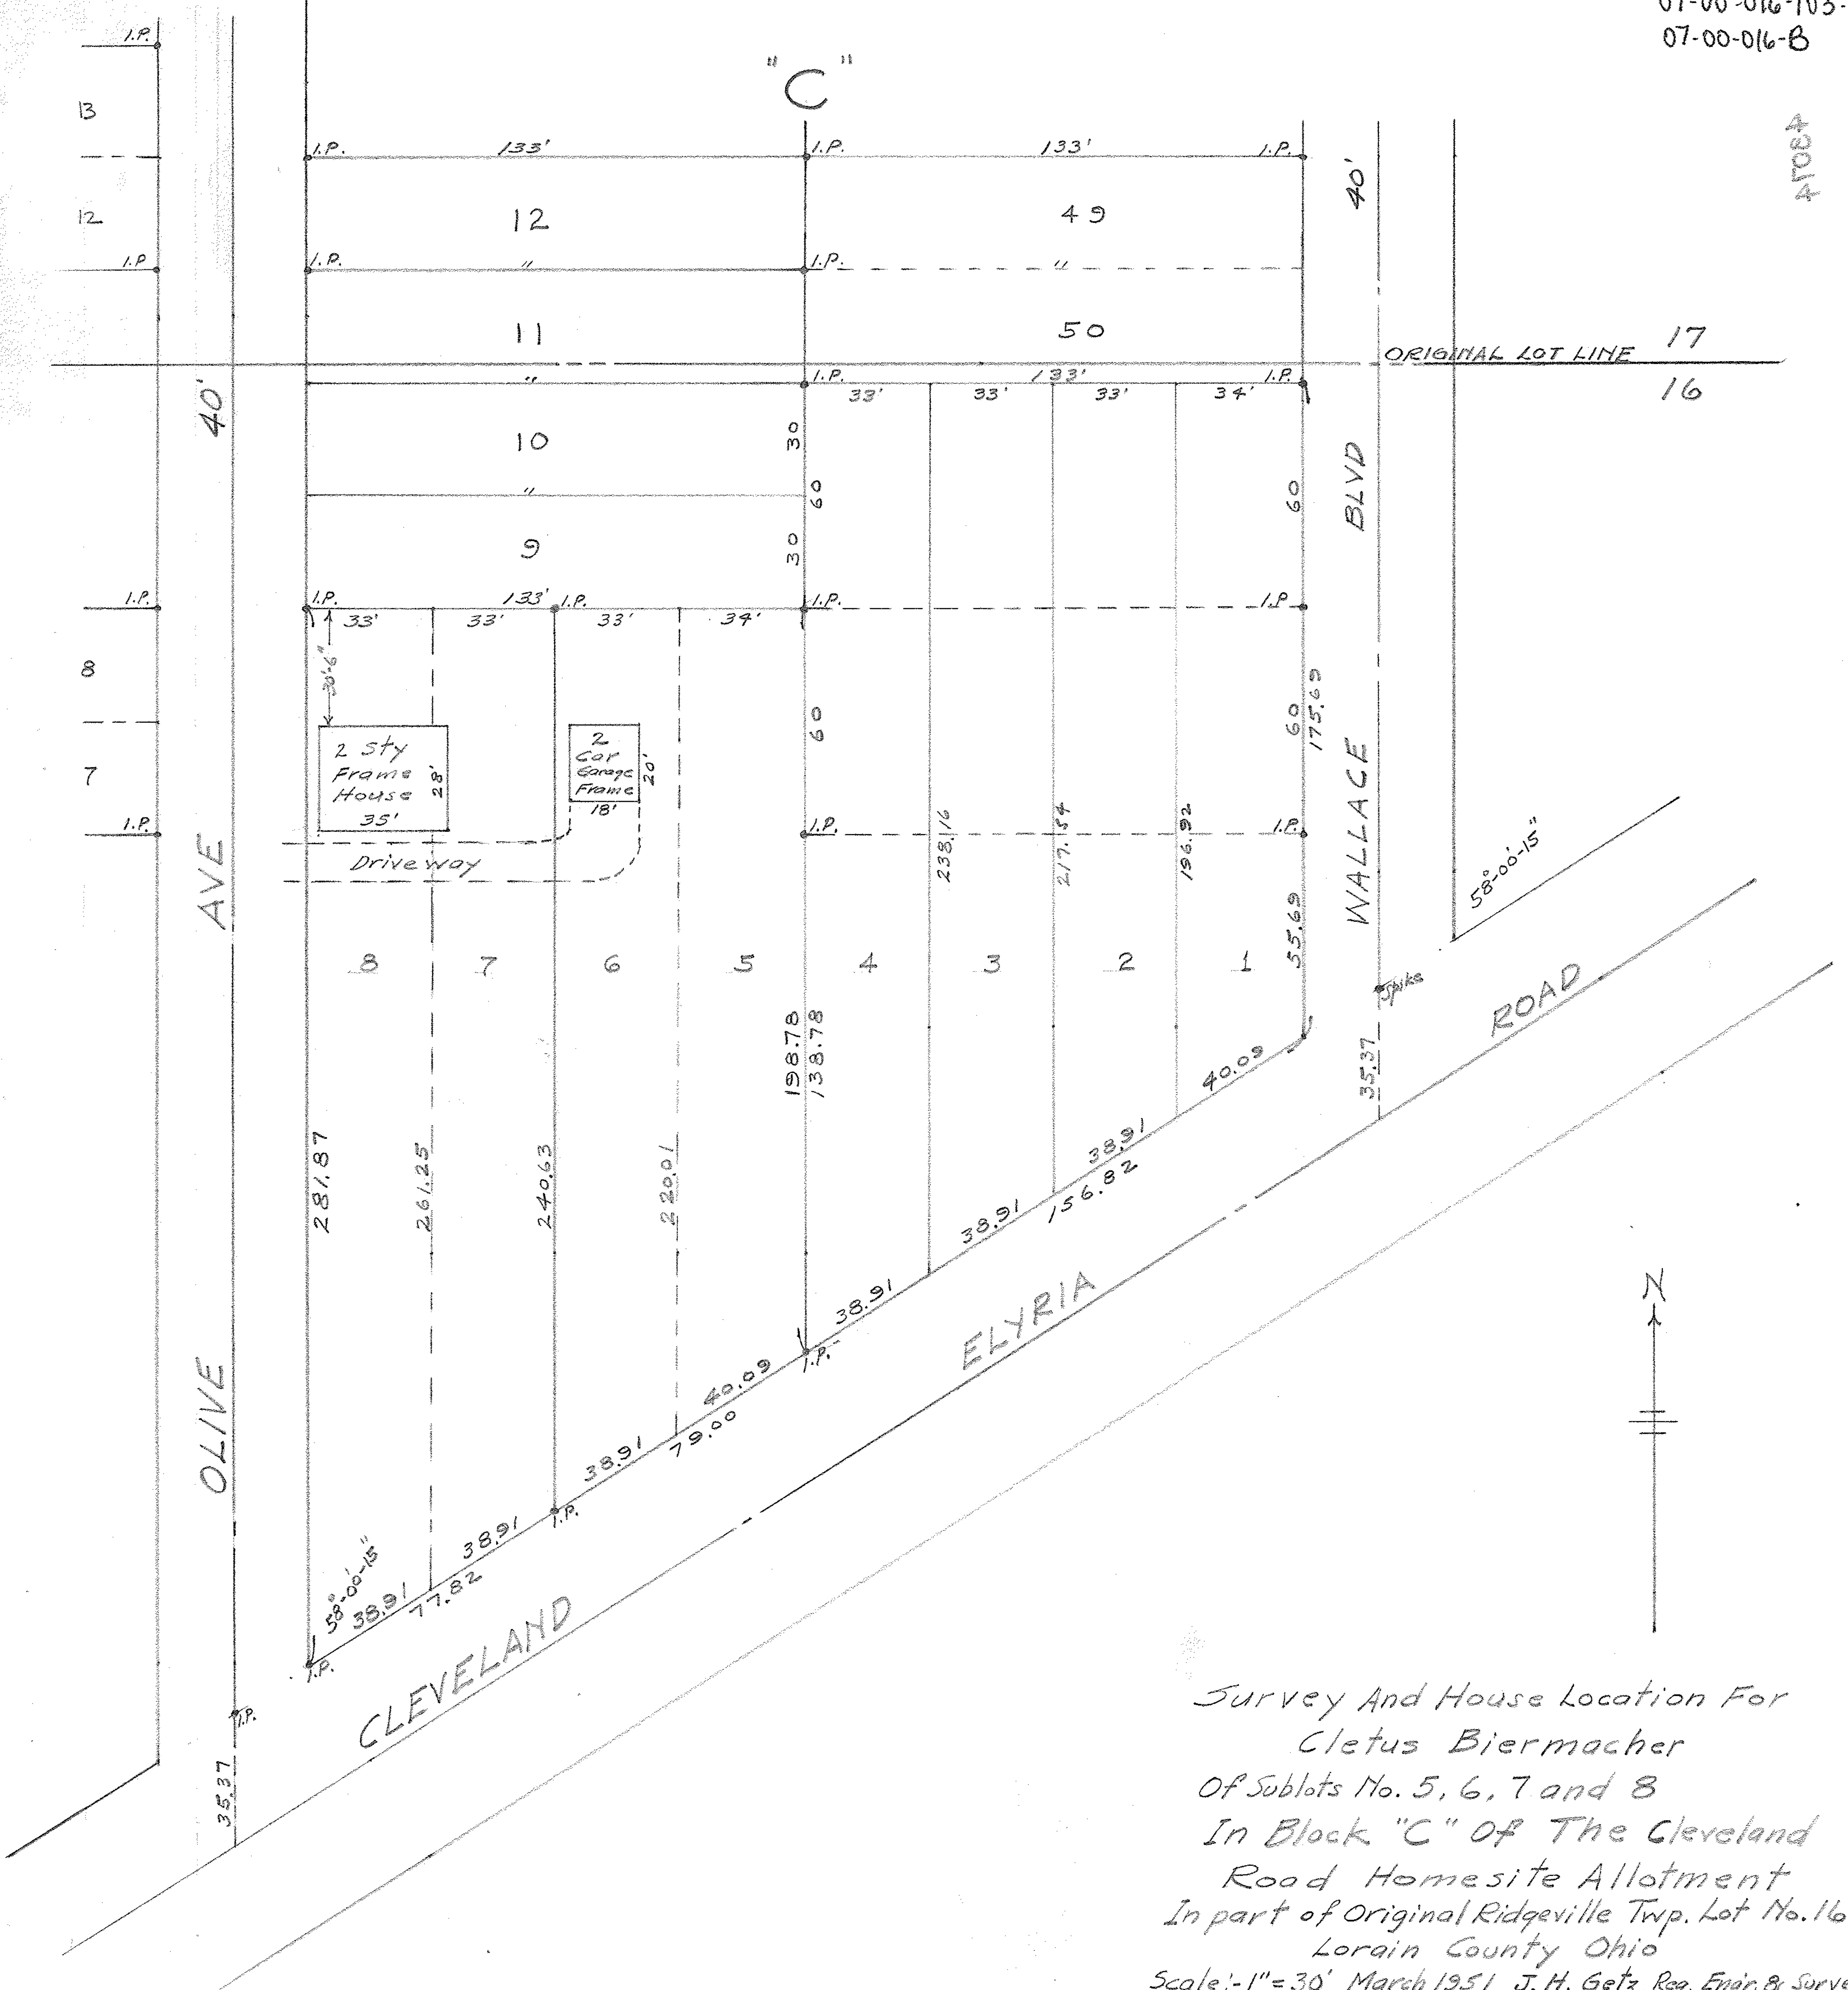

47084

Survey And House Location For
Cletus Biermacher
Of Sublots No. 5, 6, 7 and 8
In Block "C" Of The Cleveland
Road Homesite Allotment
In part of Original Ridgville Twp. Lot No. 16
Lorain County Ohio
Scale: -1"=30' March 1951 J. H. Getz, Reg. Engr. & Surveyor
* I. P. Denotes Iron Pins Found or Set