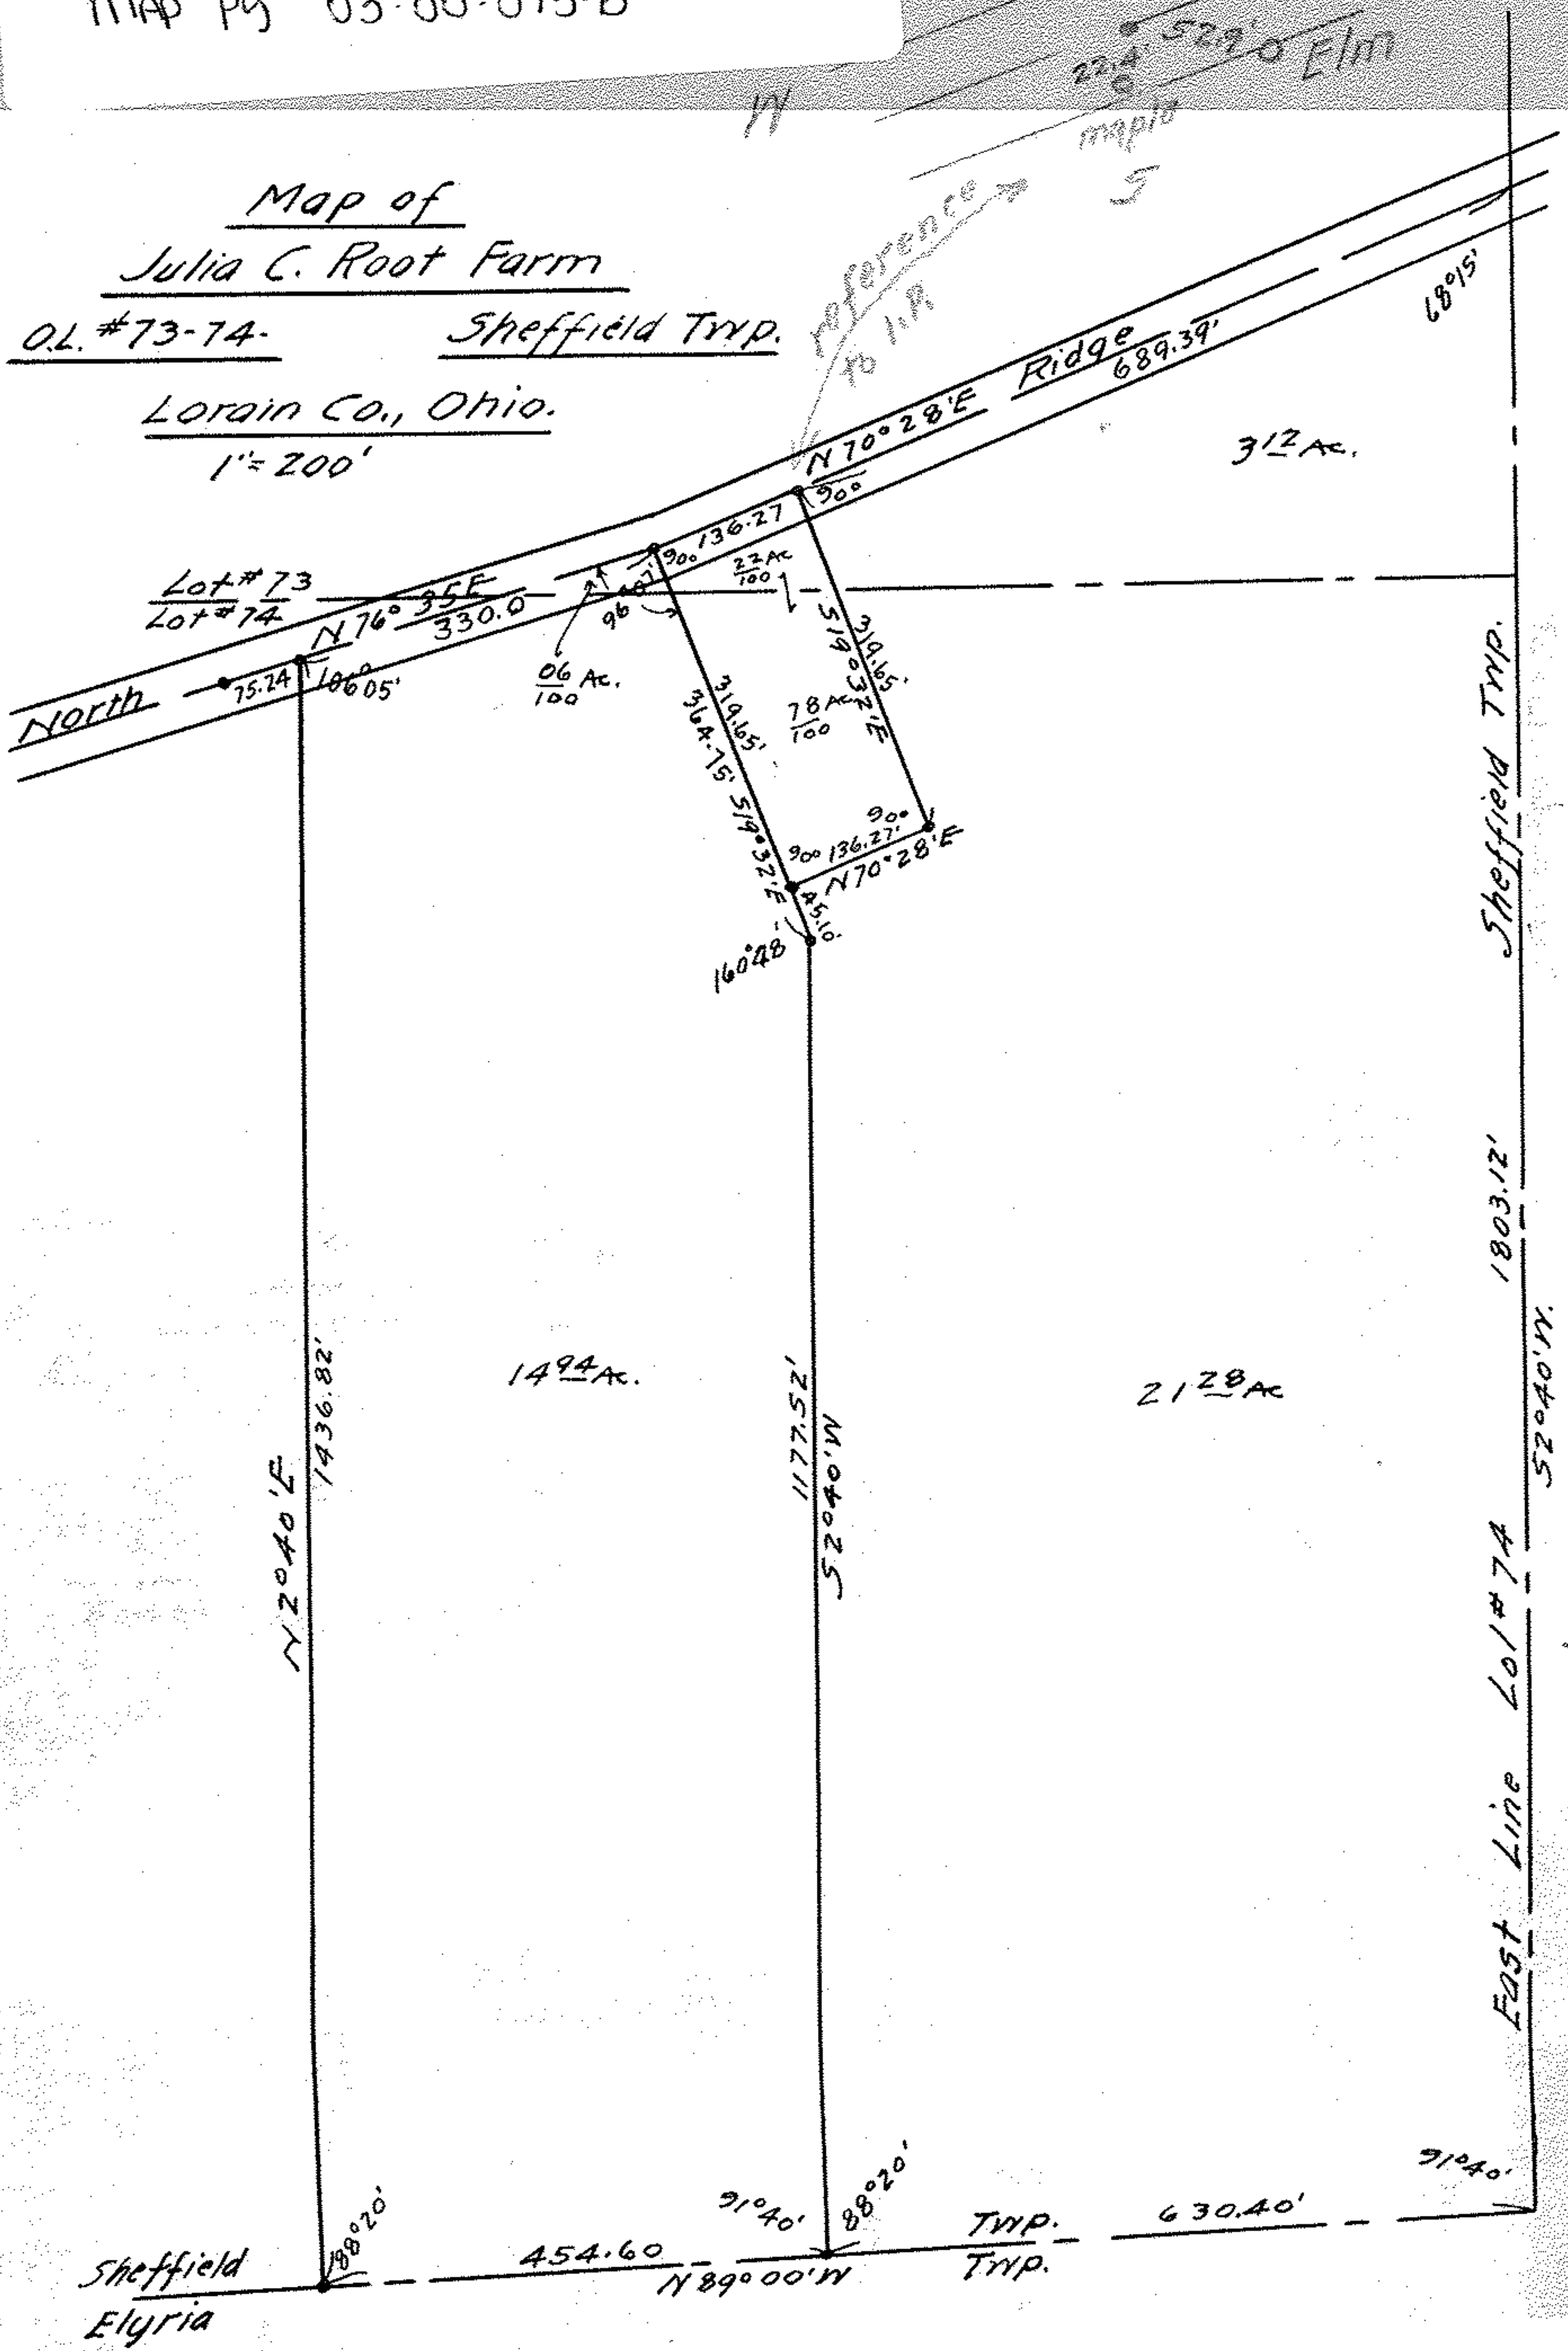

PPN

03-00-073-000-???

03-00-074-000-???

MAP PG 03-00-073-B

d-330

Map of  
Julia C. Root Farm

O.L. #73-74.

Sheffield Twp.

Lorain Co., Ohio.

1" = 200'

Sheffield  
Elyria

EAST LINE Lot #7A

Sheffield TWP.

TWP.  
TWP.

N 89° 00' W

1803.12'

520.40' W

2128 AC

1494 AC

312 AC

Ridge  
689.39'

Reference  
to 1st P.

Lot #73  
Lot #74

N 76° 35' E  
330.0

North

75.24' 106° 05'

06 AC.  
100

160.28'

319.15'

319.15'

1177.52'

520.40' W