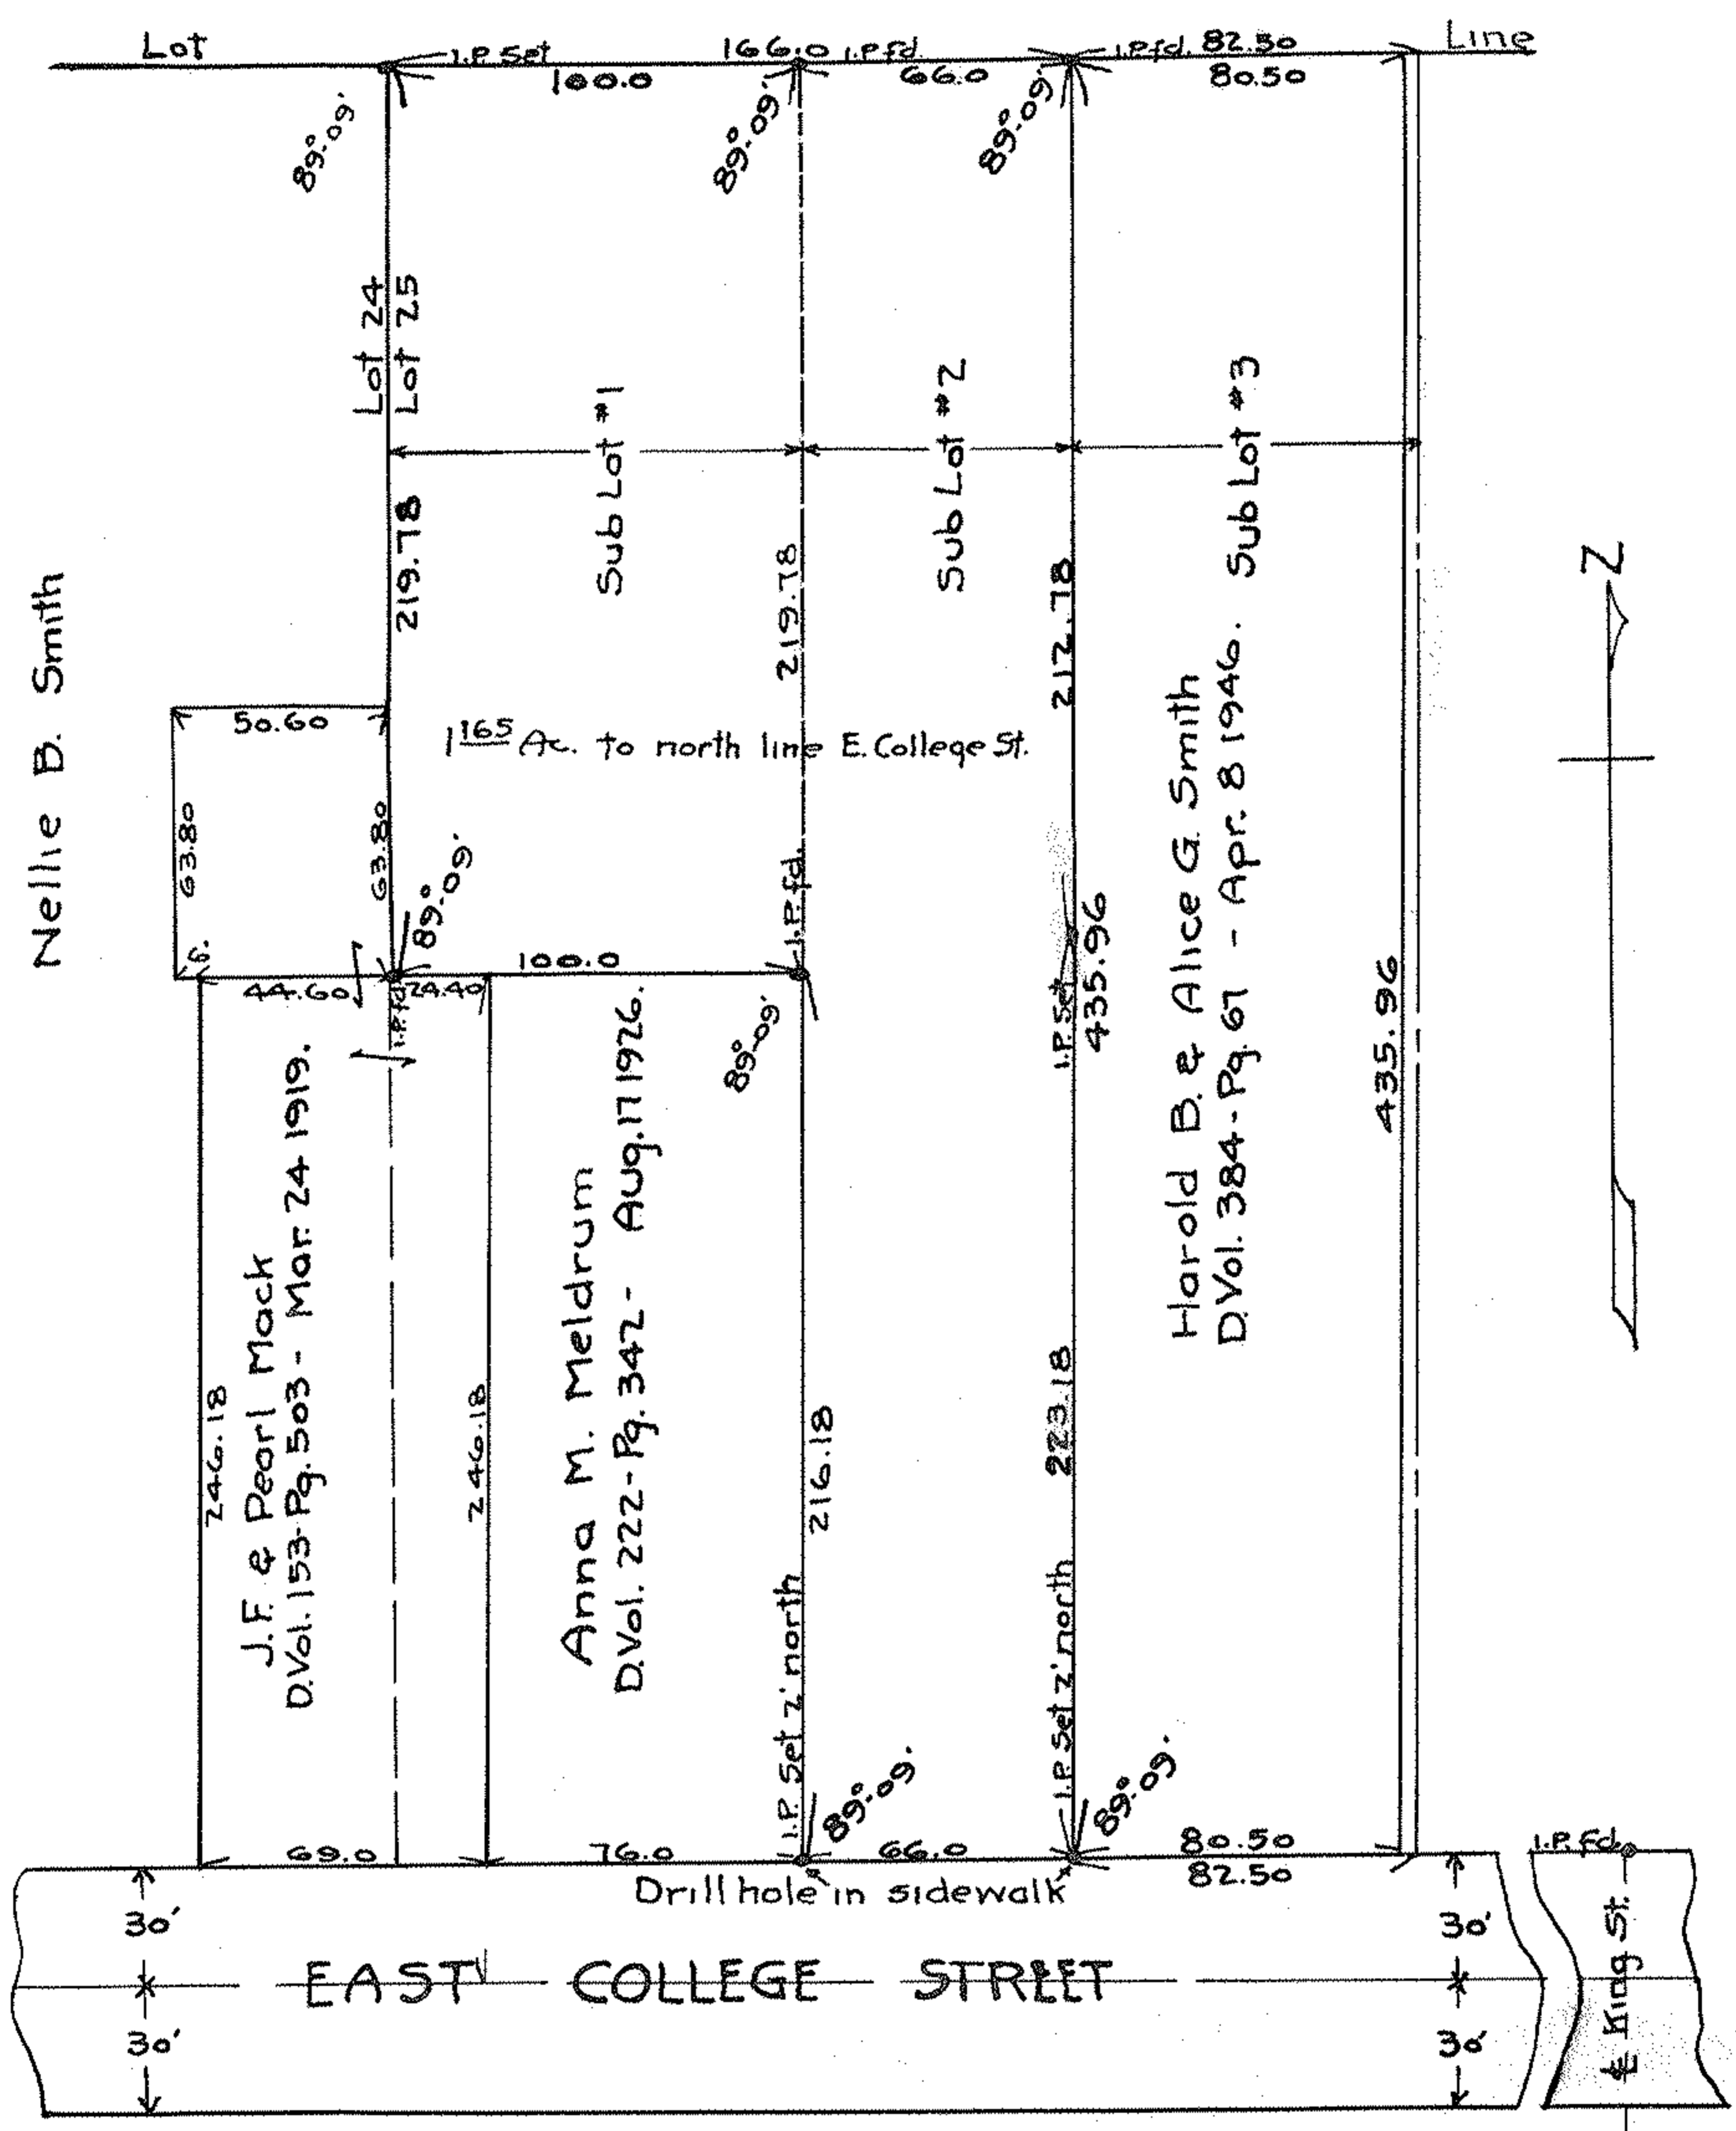

14 0984

Survey for  
 G. L. & Laura Roberta Thourat  
 Lot 25 Original Village Plat - Village of Oberlin  
 O.L. 86 Russia Twp. - Lorain Co. Ohio.  
 Scale 1" = 60'  
 Dec. 10, 1946.  
 J. W. Worden Reg. Surveyor.